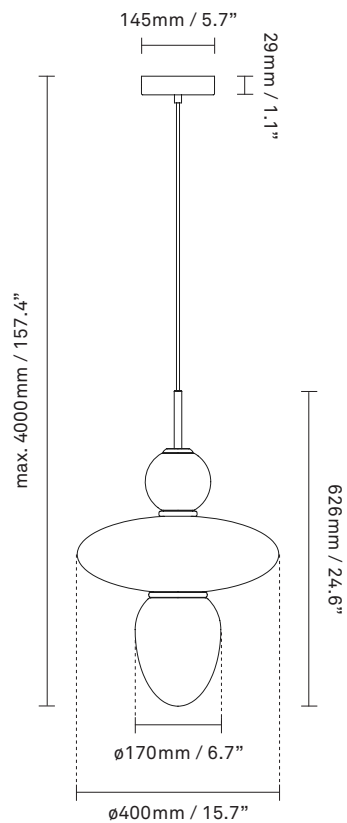

NUURA

RIZZATTO 43
satin silver / opal white

Design: Paolo Rizzato, 2022

Rizzato 43, gives a soft and even light, making it ideal above a dining table or sofa. It is also suitable for the bedroom or the hallway. The pendant is height-adjustable. The pendant is trimmed with details in satin silver metal finish, creating a soft accent to the mouth-blown glass.

Explore the rest of the Rizzato collection on our website, [here](#)

Product no.: EU - 2073004 / US - 3073004

Certifications: CE, ETL, IP20, Class I

Type: Pendant - indoor

For information about IP ratings, click [here](#)

Light source: Socket: E27 / E26 (T38)
Max wattage: 40W LED
Voltage (V): 220-240V / 120V

Dimensions: \varnothing 400mm / 15.7in x 626mm / 24.6in
Ceiling plate: \varnothing 145mm / 5.7in x 29mm / 1in
Cable length: 4000mm / 157.4in

See recommended light source for EU [here](#)

Weight: 4260g

Light sources not included

Packaging: Dimensions: L: 480mm / 18.8 x W: 280mm / 18.8in x H: 430mm / 17in
Weight: 1000 g
Total weight incl. product: 5260 g
Number of parcels: 1
Material: Brown cardboard.