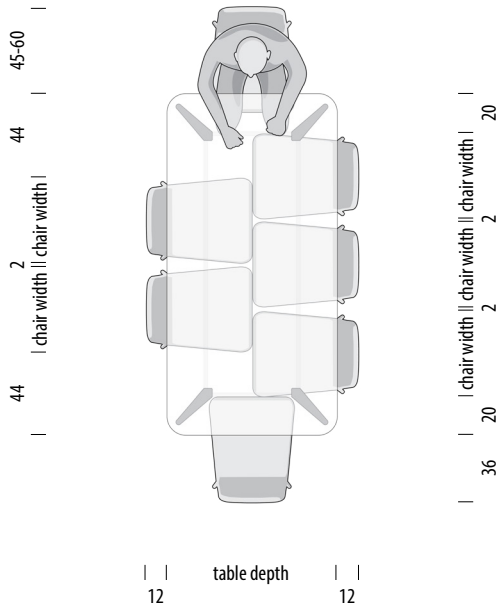

Stafa Table

Seating overview - Ena Chair | W: 45, D: 56, H: 84

0cm 100 140 160 180 200 220 240

Scale: 1:40

Version: 14-9-2023

Stafa Table 180 x 90 Size (cm)
Item no: 036 / 3CF W: 180 D: 90 H: 75

deepest chair fit 6 chairs max. seating places 8 chairs