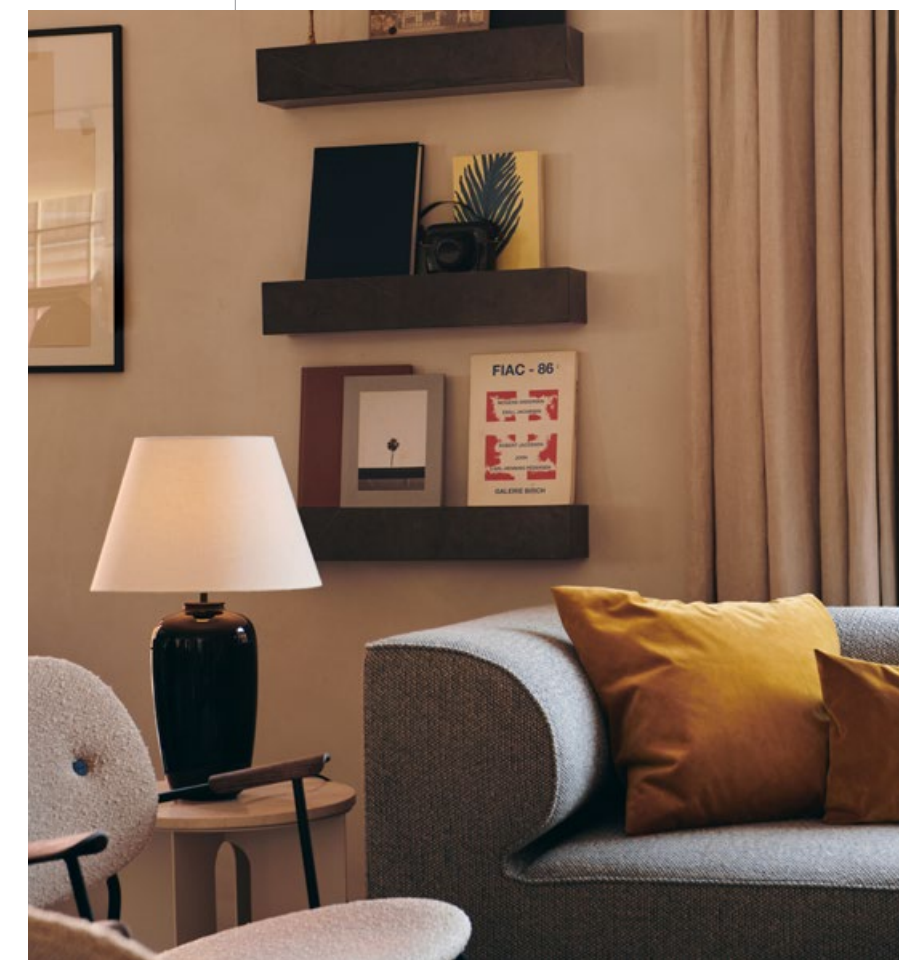

Torso Table Lamp, 57

BY KRØYER-SÆTTER-LASSEN

PRODUCT TYPE
Table lamp

ENVIRONMENT
Indoor

DIMENSIONS
H: 57 cm / 22,4 "
Ø: 35 cm / 13,8 "

PRODUCTION PROCESS
Moulded ceramic base, with a handmade shade with linen, and milled solid brass details.

COLOUR

Lampshade
Off white

Base
Black

MATERIALS
Ceramic, steel, solid brass, linen, PC and ABS.

WEIGHT
Lampshade: 0,3 kg / 0,66 lb
Base: 3,4 kg / 7,5 lb