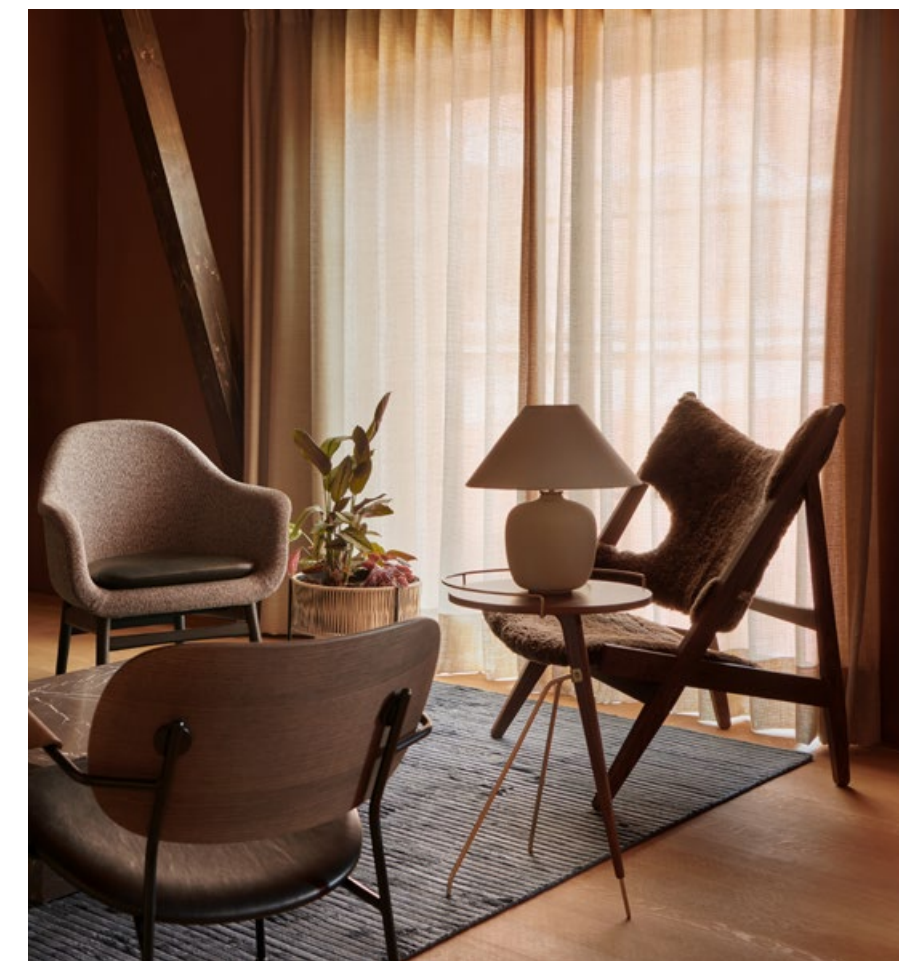

Torso Table Lamp, 37

BY KRØYER-SÆTTER-LASSEN

PRODUCT TYPE
Table lamp

ENVIRONMENT
Indoor

DIMENSIONS
H: 36,5 cm / 14,4 "
Ø: 35 cm / 13,8 "

PRODUCTION PROCESS
Moulded ceramic base, with a handmade shade with linen, and milled solid brass details.

COLOUR

Lampshade
Off white

Base
Sand

MATERIALS
Ceramic, steel, solid brass, linen, PC and ABS.

WEIGHT
Lampshade: 0,2 kg / 0,44 lb
Base: 1,44 kg / 3,17 lb