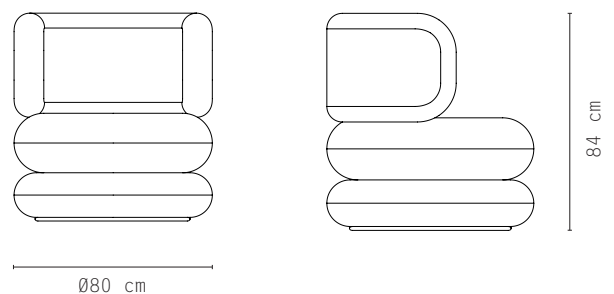

Multiple upholstery options available

COM upholstery

Dimensions

H: 84 cm (31.5")

Ø80 cm (17.7")

Box dimensions

87 x 88 x 89 cm (34.2 x 34.6 x 35")

Colli quantity

1

Weight

Product: 38 kg

Incl. Packaging: 44 kg

Specifications

VERPAN