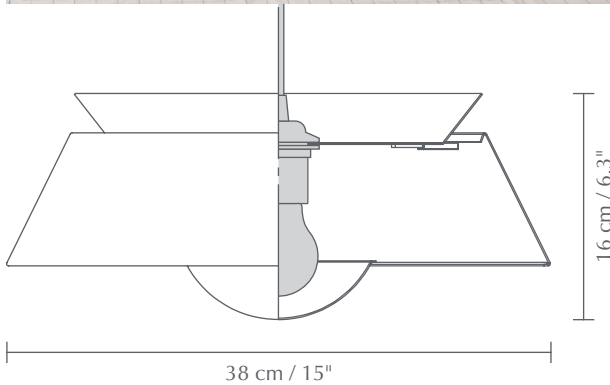

# CUNA

Designed by UIMAGE Design Team

 Pendant lampshade  
Compatible with E26 / E27

 **DIMENSIONS**  
Ø: 38 cm / 15"  
H: 16 cm / 6.3"

 **MATERIAL**  
Steel and Acrylic

 **WEIGHT INCL. PACKAGING**  
2 kg / 1.3 lb

 **LIGHT SOURCE**  
E26 / E27 - max 15W LED (not included)

 **PACKAGING DIMENSIONS (L x W x H)**  
38.8 x 38.8 x 8.8 cm / 15.3 x 15.3 x 3.5"

 **ASSEMBLY TIME**  
5 min - video guide at [umage.com](https://umage.com)