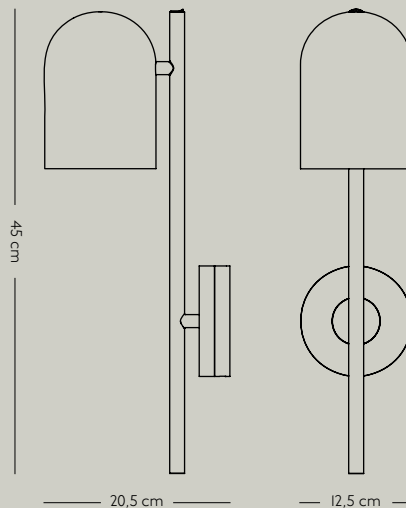

AYTM

LUCEO WALL LAMP

Product sheet

SPECIFICATIONS

<i>PRODUCT TYPE</i>	Wall lamp
<i>PRODUCT NAME</i>	LUCEO
<i>COLOURS</i>	Black & Clear Gold & Clear White & Clear
<i>DIMENSION</i>	L:12 W:20,5 H:45 cm Cord lenght: 300 cm
<i>WEIGHT</i>	1,5 kg
<i>MATERIAL</i>	Lampshade: Iron with brass plating Lampshade: Iron with powder coating Base: Glass Cord: Black textile
<i>QUANTITY PER PARCEL</i>	1
<i>PACKAGING DIMENSIONS</i>	L:50 W:16 H:23 cm
<i>PACKAGING WEIGHT</i>	2,45 kg
<i>SOCKET / WATT / VOLTAGE</i>	For all lamps the recommended light source is E27 max 25W & 220/240 voltage. We recommend LED in order to avoid overheating. The lamp can also be used with light dimmers to adjusts brightness
<i>TESTED WITH</i>	IP20
<i>COMPLIANT WITH</i>	  

VARIATIONS

	(UK)	(CN)	
	WHITE Art. No. 504669002010	WHITE Art. No. 505069002010	WHITE Art. No. 505859002010
	BLACK Art. No. 504669001010	BLACK Art. No. 505069001010	BLACK Art. No. 505859001010
	GOLD Art. No. 504669000010	GOLD Art. No. 505069000010	GOLD Art. No. 505859000010