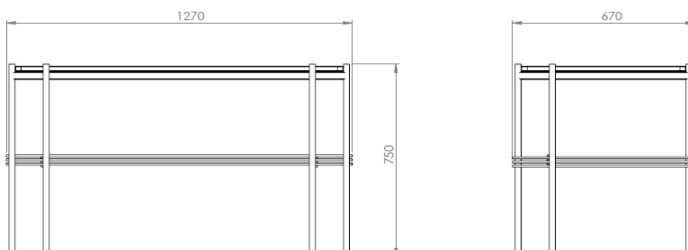

FACTS

MEASUREMENT

Height: 750 mm
Length: 1270 mm
Width: 670 mm
Table top L X W : 1200 X 600 mm
Marble table top thickness: 20 mm
Glass Table top thickness: 12mm
Leg diameter: 22 mm

WEIGHT ITEM

Table top marble/glass: 40 kg/22kg, Frame 12 kg

PACKAGING TYPE

Cardboard box, Chipboard, Foam

PACKAGING MEASUREMENT - L X W X H CM

Table top: L: 130 W: 70 H Glass: 6,5 CM // H Marble: 8CM
Frame: L: 129 W: 69 H: 76 CM

WEIGHT PACKAGING - MATERIAL TYPE

Marble Table top:	Glass Table top:
- Delivery note: 5 g	- Delivery note: 5 g
- Chipboard: 9500 g	- Chipboard: 7000 g
- Foam protector: 500 g	- Foam protector: 30 g
- Strapping: 10 g	- Strapping: 10 g
Total: 10,5 kg	Total: 7,5 kg

Table frame:

- Delivery note: 5 g
- Cardboard: 8500 g
- Foam protector: 30 g
Total: 8,5 kg

WEIGHT TOTAL (MARBLE): WEIGHT TOTAL (GLASS):

72 kg 50 kg

MEASUREMENTS

NUMBER OF PARCELS

2 psc.

CLEANING AND MAINTENANCE