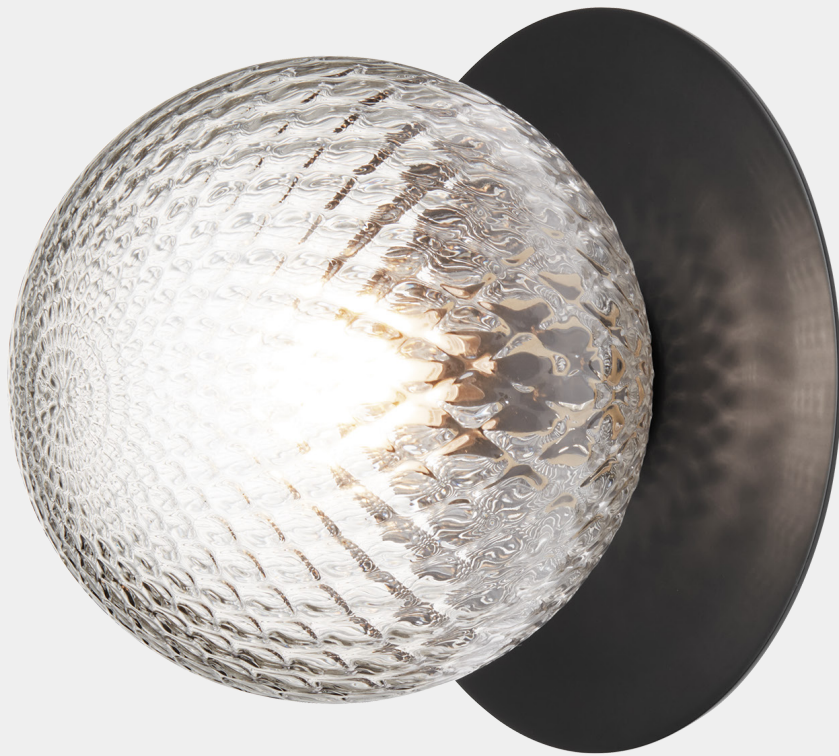

NUURA

LIILA 1 OUTDOOR
black / optic clear

Design: Sofie Refer, 2022

Liila 1 Outdoor is an extension of the Liila collection, relevant for mounting outside by the front door, on the porch or by terrasse doors, on the balcony, in garden settings, on fences, or in the driveway.

Explore the rest of the Liila collection on our website, [here](#)

Product no.: EU - 2046012

Certifications: CE, IP54, Class I

Type: Wall / ceiling light - outdoor

Cleaning: Use a soft dry cloth to clean the product.
Do not use household cleaners.

Colour: Glass: optic clear / Metal: black

Materials: Powder-coated metal, mouth-blown glass

Light source: Socket: G9
Max wattage: 7W LED
Voltage (V): 220-240V / 120V

Dimensions: 165mm / 6,5in x 170mm / 6,7in
Ceiling plate: \varnothing 105mm / 4.1in
Glass: \varnothing 140 / 5,5in