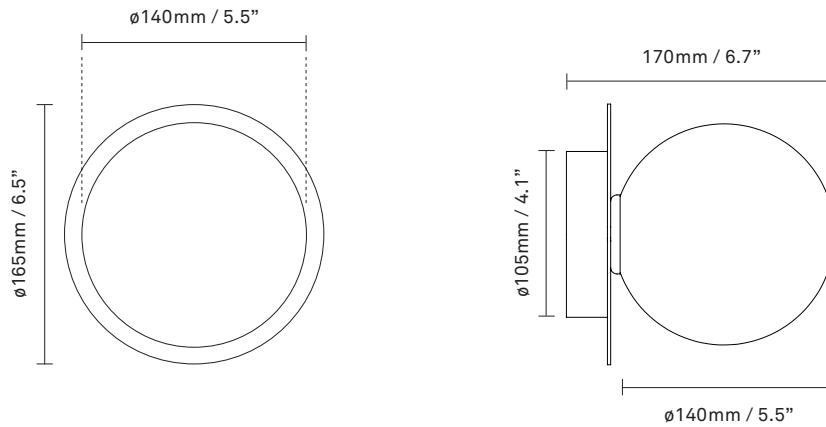

Liila 1 Outdoor is an extension of the Liila collection, relevant for mounting outside by the front door, on the porch or by terrasse doors, on the balcony, in garden settings, on fences, or in the driveway.

Explore the rest of the Liila collection on our website, [here](#)

Product no.: EU - 2046012

Certifications: CE, IP54, Class I

Type: Wall / ceiling light - outdoor

Cleaning: Use a soft dry cloth to clean the product.
Do not use household cleaners.

Colour: Glass: optic clear / Metal: black

Materials: Powder-coated metal, mouth-blown glass

Light source: Socket: G9
Max wattage: 7W LED
Voltage (V): 220-240V / 120V

Dimensions: 165mm / 6,5in x 170mm / 6,7in
Ceiling plate: $\varnothing$ 105mm / 4.1in
Glass: $\varnothing$ 140 / 5,5in

See recommended light source [here](#)

Weight: Armature + glass: 540g

Light sources not included

Packaging: Dimensions: L: 340mm / 13.3in x
W: 190mm / 7.4in x H: 180mm / 7in
Weight: 460g
Total weight incl. product: 1000g
Number of parcels: 1
Material: Brown cardboard

Dimmable if installed with appropriate dimmable LED light source(s) suitable for your dimmer circuit.

Light source can be added to delivery on request or via our webshop at [nuura.com](#).

Works with appropriate lighting control module. Module can be added to delivery on request.

Find our recommendations [here](#)