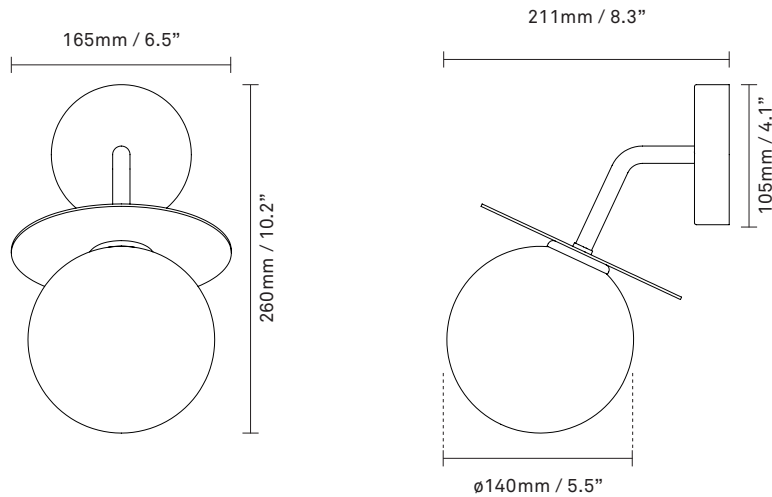

Liila Wall Outdoor is an extension of the Liila collection and designed to be mounted outside on exterior walls.

Explore the rest of the Liila collection on our website, [here](#)

Product no.: EU - 2045004

Certifications: CE, IP54, Class I

Type: Wall light - outdoor

Cleaning: Use a soft dry cloth to clean the product.
Do not use household cleaners.

Colour: Glass: optic clear / Metal: black

Materials: Powder-coated metal, mouth-blown glass

Light source: Socket: G9
Max wattage: 7W LED
Voltage (V): 220-240V / 120V

Dimensions: 165mm / 6.5in x 260mm / 10.2in
Ceiling plate: 105mm / 4.1in
Glass: $\varnothing$ 140 / 5.5in

See recommended light source [here](#)

Weight: Armature + glass: 730g

Light sources not included

Packaging: Dimensions: L: 375mm / 14.7in x
W: 180mm / 7in x H: 190mm / 7.5in
Weight: 450g
Total weight incl. product: 1180g
Number of parcels: 1
Material: Brown cardboard

Dimmable if installed with appropriate dimmable LED light source(s) suitable for your dimmer circuit.

Light source can be added to delivery on request or via our webshop at [nuura.com](#).

Works with appropriate lighting control module. Module can be added to delivery on request.

Find our recommendations [here](#)