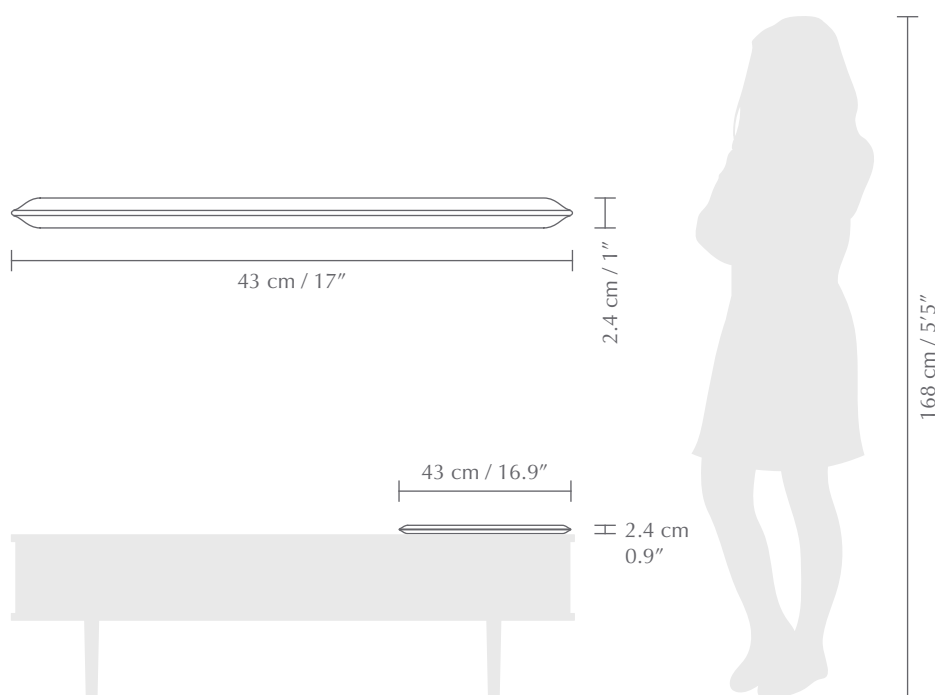

UMAGE

The specifications and dimensions are subject to change without notice. Document date: 19-05-2020 | info@umage.com | www.umage.com
Kongens Nytorv 15, DK-1050 Copenhagen K | +45 31 39 31 31 (tel) & 185 Wythe Ave 2FL, Brooklyn, NY 11249 | +1 646-790-7171 (tel)