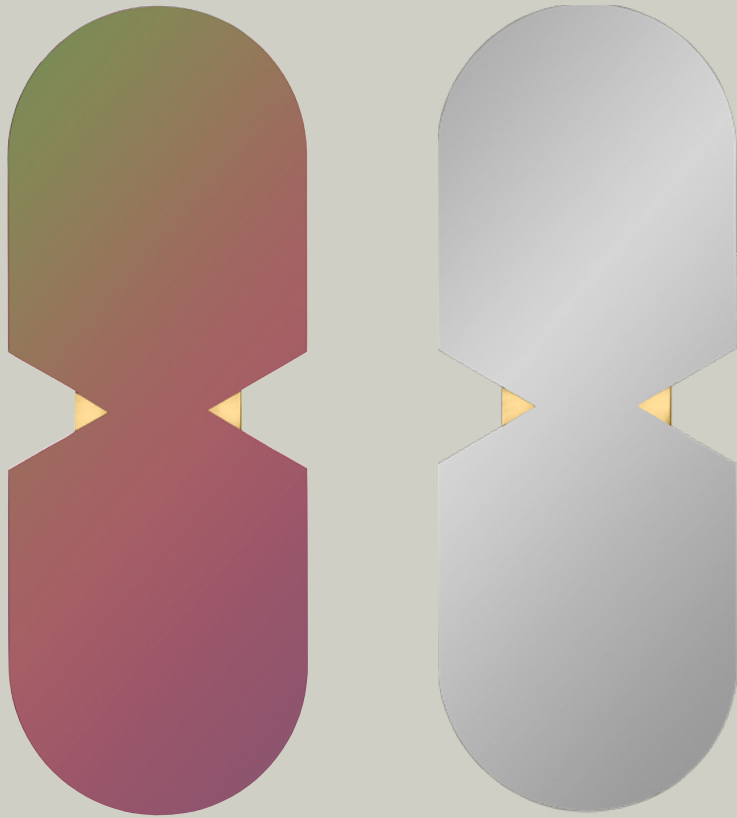

AYTM

VERTO MIRROR (ROUND)

Product sheet

SPECIFICATIONS

<i>PRODUCT TYPE</i>	Mirror
<i>PRODUCT NAME</i>	VERTO
<i>COLOURS</i>	Rainbow Black
<i>DIMENSION</i>	L:120 W:44,5 H:1,4 cm
<i>WEIGHT</i>	7 kg
<i>MATERIAL</i>	Mirror & MDF Deco: Copper w. coating
<i>QUANTITY PER PARCEL</i>	1
<i>PACKAGING DIMENSIONS</i>	L:127 W:7 H:52 cm
<i>PACKAGING WEIGHT</i>	8,5 kg

VARIATIONS

 RAINBOW
Art. No.
507939000081

 BLACK
Art. No.
507939003081

CARE GUIDE — MIRROR

HOW TO CLEAN / POLISH

MIRROR

Make sure the mirror is clean for dust & dirt on all surfaces before you begin the cleaning. If the mirror is extremely stained use vinegar added water on a cotton pad to wipe of the dirt. Spray glass cleaner on the item. Use a dry microfibre cloth to spread the cleaner and wipe the item dry and shiny.

VERTO MIRROR / BY AYTM DESIGN TEAM

The VERTO mirror is a piece of wall art challenging the perception of the viewer as its reflections elegantly transforms when you pass by it. The rainbow-coloured option playfully brightens up the surrounding space, where the smoked-black combination reflects in a deeply sophisticated manner.