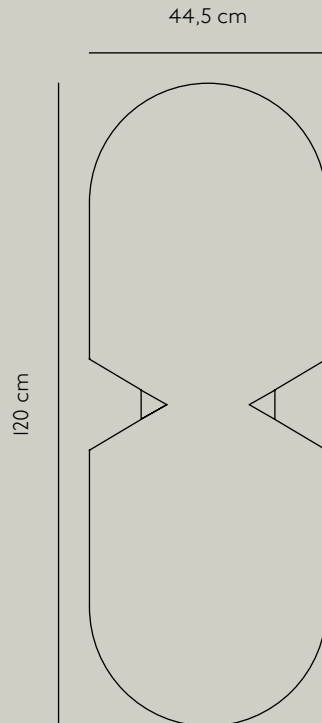

AYTM

VERTO MIRROR (ROUND)

Product sheet

SPECIFICATIONS

<i>PRODUCT TYPE</i>	Mirror
<i>PRODUCT NAME</i>	VERTO
<i>COLOURS</i>	Rainbow Black
<i>DIMENSION</i>	L:120 W:44,5 H:1,4 cm
<i>WEIGHT</i>	7 kg
<i>MATERIAL</i>	Mirror & MDF Deco: Copper w. coating
<i>QUANTITY PER PARCEL</i>	1
<i>PACKAGING DIMENSIONS</i>	L:127 W:7 H:52 cm
<i>PACKAGING WEIGHT</i>	8,5 kg

VERTO MIRROR / BY AYTM DESIGN TEAM

The VERTO mirror is a piece of wall art challenging the perception of the viewer as its reflections elegantly transforms when you pass by it. The rainbow-coloured option playfully brightens up the surrounding space, where the smoked-black combination reflects in a deeply sophisticated manner.