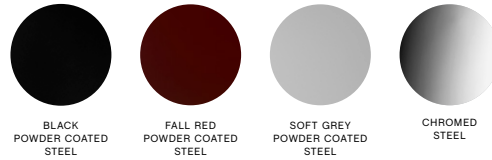

HAY

MATERIAL

SEAT & BACK / Moulded plywood seat and back with inner veneer in beech, top and bottom veneer in oak.

BASE / Ø16 mm steel tube.

COLOUR & FINISH

Please note that the colour codes are indicative.

SEAT & BACK / Available in 9 different seat and back finishes.

- / Black stained oak (RAL 9005)
- / Soft black stained oak (RAL 9004)
- / Hunter stained oak (NCS S 8010 B90G)
- / Fall red stained oak (NCS S 6030 R)
- / Dusty green stained oak (NCS S 6005 G20Y)
- / Soft grey stained oak (NCS S 3500 N)
- / Smoked lacquered oak
- / Clear lacquered oak
- / Matt lacquered oak

BASE / Available in 4 different base finishes.

- / Black powder coated steel (Ral 9005)
- / Fall red powder coated steel (NCS 6030-R)
- / Soft grey powder coated steel (NCS 3500N)
- / Chromed steel

CONSTRUCTION

SEAT & BACK FINISH

BASE FINISH

COMBINATIONS

SEAT & BACK \ BASE	BLACK	FALL RED	SOFT GREY	CHROMED
BLACK	•			•
SOFT BLACK	•			•
HUNTER	•			•
FALL RED	•	•		•
DUSTY GREEN	•			•
SOFT GREY	•		•	•
SMOKED LACQUERED	•			•
CLEAR LACQUERED	•	•	•	•
MATT LACQUERED	•	•	•	•