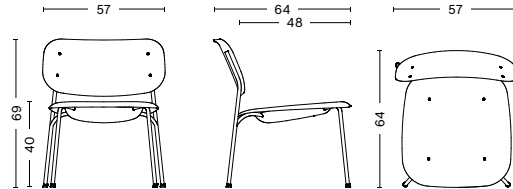

DIMENSIONS

WIDTH / 57 cm / 22.4"
DEPTH / 64 cm / 25.2"
HEIGHT / 69 cm / 27.2"
SEAT HEIGHT / 40 cm / 15.7"
SEAT DEPTH / 48 cm / 18.9"

GLIDERS

PLASTIC TRUMPET GLIDER / Standard on all. Suitable for most floorings which are not too sensitive.