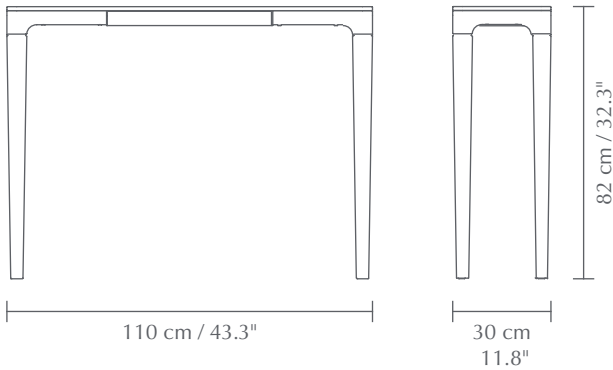

Colour variations

oak

dark oak

black oak

The stylish and discrete console table has a fabric-lined drawer, where you can keep everything, you need when running out the door – like your keys or wallet. The console table is perfect in the hallway as well as for the living room or dining room, where you can keep napkins, cutlery or important papers in the drawer and place a sculptural vase with flowers on the tabletop.

"Every strong centrepiece needs a helping hand. The extra space to set aside your salad bowls and dishes in the dining area, your keys and gloves in the hallway or makeup in the bathroom." – Søren Ravn Christensen, Co-owner & Chief Creative Developer

Both furniture pieces of the Heart'n'Soul collection have a slim harmonious silhouette giving them an airy appearance in your home. The dining and console tables are available in oak, dark oak and black oak.

Find more info on our website umage.com