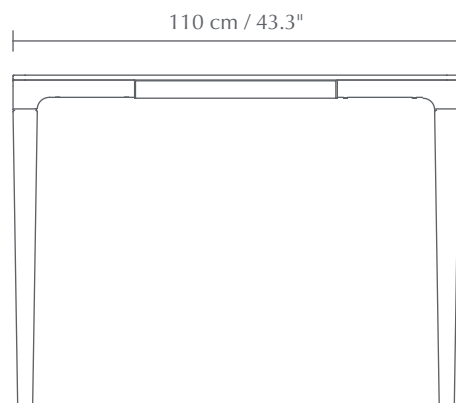

HEART'N'SOUL | CONSOLE TABLE

Designed by Søren Ravn Christensen

The specifications and dimensions are subject to change without notice. Document date: 26-01-2023 | info@umage.com | umage.com
Havnegade 29, DK-1058 Copenhagen K | +45 31 39 31 31 (tel) & 185 Wythe Ave 2FL, Brooklyn, NY 11249 | +1 646-790-7171 (tel)