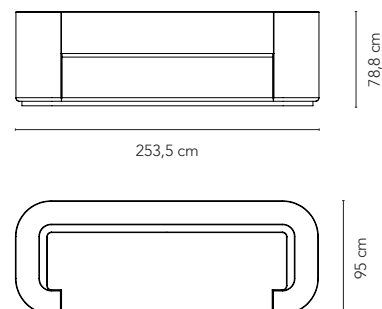

Specifications