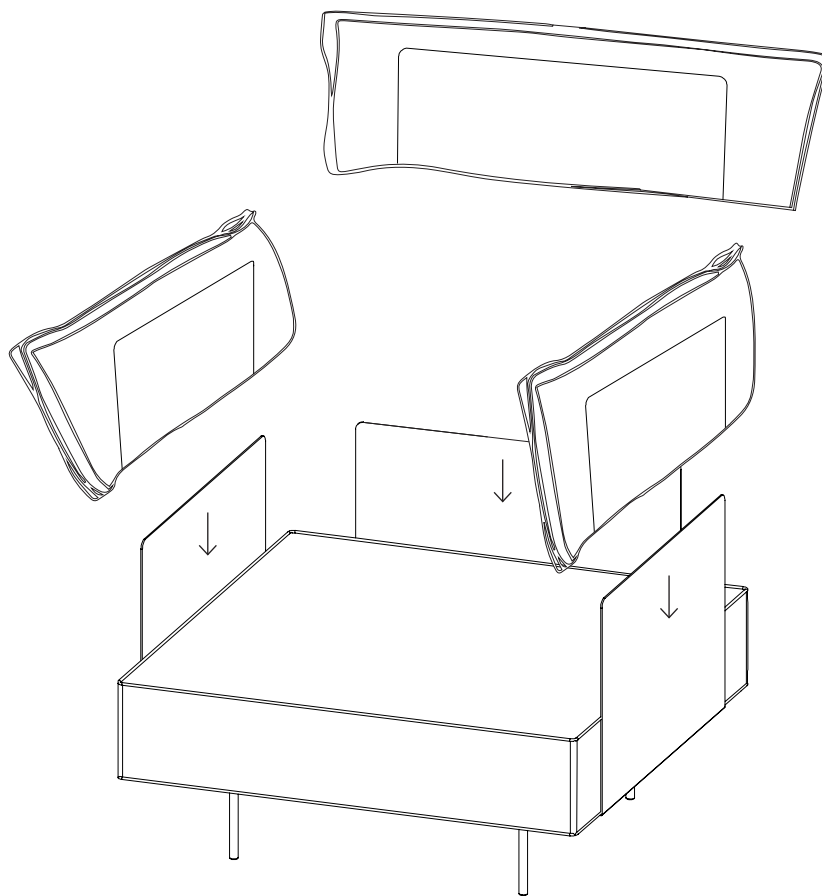

HANDVÄRK

F U R N I T U R E

One-Seat Lounge Chair Assembly Instructions

HANDVÄRK

F U R N I T U R E

One-Seat Lounge Chair

Leg x 4

(A) x 12

x 2

x 3

(B) x 15

Recommendation

2 People

Hand Drill

HANDVÄRK

F U R N I T U R E

One-Seat Lounge Chair

1

HANDVÄRK

F U R N I T U R E

One-Seat Lounge Chair

2

HANDVÄRK

F U R N I T U R E

One-Seat Lounge Chair

3

+

HANDVÄRK

F U R N I T U R E

One-Seat Lounge Chair

4

HANDVÄRK