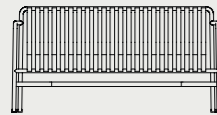

Palissade
Lounge Sofa
W139 x D88 x H70 cm
SH38 cm