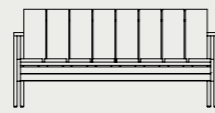

Crate
Lounge Sofa
W134,5 x D77 x H64,5 cm
SH32 cm