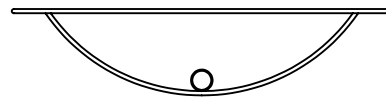

POV Circle Vase

Vase

Home Accessories—Product Sheet
menu.us

by Note Design Studio

POV Circle Vase

Product Type

Vase

Production Process

The Brass and Silver version base is made by Brass wire and silver soldering. The black is made by powder coated steel wire.

Dimension (cm / in)

H: 12 cm / 4,7"

Ø: 44 cm / 17,3"

Weight item (kg)

0,34 kg

Materials

POV Circular Vase is a light, smart and playful design. Beautiful on its own and stunning as graphical patterns on the wall. In the movies the Point Of View is right where the camera is aiming. The eye of the viewer. And depending on that point of view, things will change - settings, stories and the way we interpret things. And if you move around the different objects and shapes in the POV series, you'll notice that also your view alters the object. From some angles they will seem like flat graphical drawings and as you move around them suddenly the graphic lines float in mid air. Shadows and shapes change, making the POV series fun to interact with.