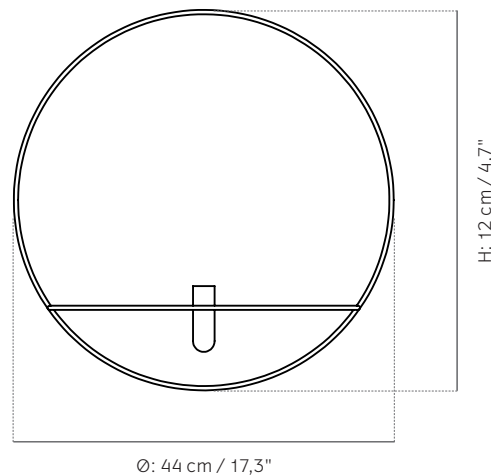

The Brass and Silver version base is made by Brass wire and silver soldering. The black is made by powder coated steel wire.

Dimension (cm / in)

H: 12 cm / 4,7"

Ø: 44 cm / 17,3"

Weight item (kg)

0,34 kg

Materials

POV Circular Vase is a light, smart and playful design. Beautiful on its own and stunning as graphical patterns on the wall. In the movies the Point Of View is right where the camera is aiming. The eye of the viewer. And depending on that point of view, things will change - settings, stories and the way we interpret things. And if you move around the different objects and shapes in the POV series, you'll notice that also your view alters the object. From some angles they will seem like flat graphical drawings and as you move around them suddenly the graphic lines float in mid air. Shadows and shapes change, making the POV series fun to interact with.