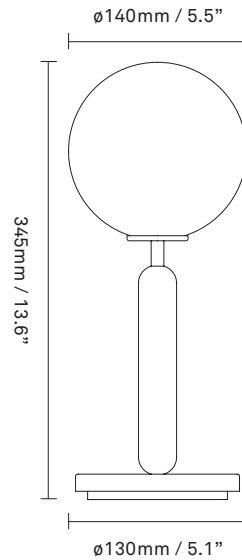

Miira Table is simple and timeless in design, and works well in both domestic and public spaces.

Explore the rest of the **Miira collection** on our website, [here](#)

Product no.: EU - 2038002 / US - 3038002

Certifications: CE, IP20, Class II

Type: Table light - indoor

For information about IP ratings, click [here](#)

Colour: Glass: opal white / Metal: rock grey

Cleaning: Use a soft dry cloth to clean the product.
Do not use household cleaners.

Materials: Powder coated metal, mouth-blown glass

Light source: Socket: G9
Max wattage: 7W LED
Voltage (V): 220-240V / 120V

Dimensions: $\varnothing$ 140mm / 5.5in x 345mm / 13.6in
Glass: $\varnothing$ 140 / 5.5in
Cable length: max. 2500mm / 98.4in

Weight: Armature + glass: 1930g

See recommended light source [here](#)

Packaging: Dimensions: L: 419mm / 16.5in x W: 155mm / 6.1in x H: 166mm / 6.5in
Weight: 440g
Total weight incl. product: 2370g
Number of parcels: 1
Material: Brown cardboard

Light sources not included

Dimmable if installed with appropriate dimmable LED light source(s) suitable for your dimmer circuit.

Light source can be added to delivery on request or via our webshop at nuura.com.

Works with appropriate lighting control module. Module can be added to delivery on request.

Find our recommendations [here](#)