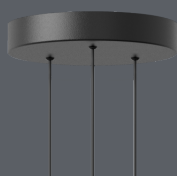

Rosette Mini collection  
recommendations

  
U.M.A.G.E.

Rosette Mini  
4002

Rosette Mini cluster 3  
4003

Rosette Mini cluster 5  
4014

---

Materials: Metal canopy. Cord length: 3 m  
Recommended bulb: G4 12V DC, max 2W LED

### COMP. LAMPSHADES

Eos Nano

Forget Me Not large

Forget Me Not medium

Forget Me Not mini

Brighter Days