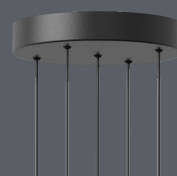

Rosette Mini collection  
recommendations

  
U.M.A.G.E.

Rosette Mini  
4002

Rosette Mini cluster 3  
4003

Rosette Mini cluster 5  
4014

---

Materials: Metal canopy. Cord length: 3 m  
Recommended bulb: G4 12V DC, max 2W LED

### COMP. LAMPSHADES

Eos Nano

Forget Me Not large

Forget Me Not medium

Forget Me Not mini

Brighter Days