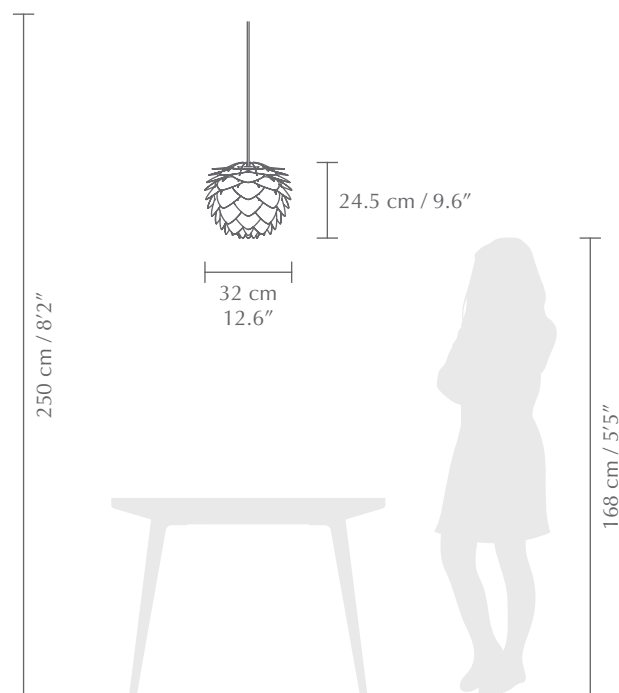

Pendant, floor and table lampshade  
Comes with E26 / E27

Flip 180°

Durable

**DIMENSIONS**  
Ø: 32 cm / 12.6"  
H: 24.5 cm / 9.6"

**MATERIAL**  
Polypropylene, Polycarbonate and Watercolour paper

**WEIGHT INCL. PACKAGING**  
400 g / 0.8 lb

**LIGHT SOURCE**  
E26 / E27 - max 15W LED (not included)

**PACKAGING DIMENSIONS (L x W x H)**  
21.9 x 30.6 x 2.6 cm / 8.6 x 12 x 1"

**ASSEMBLY TIME**  
15 min - video guide at [umage.com](http://umage.com)