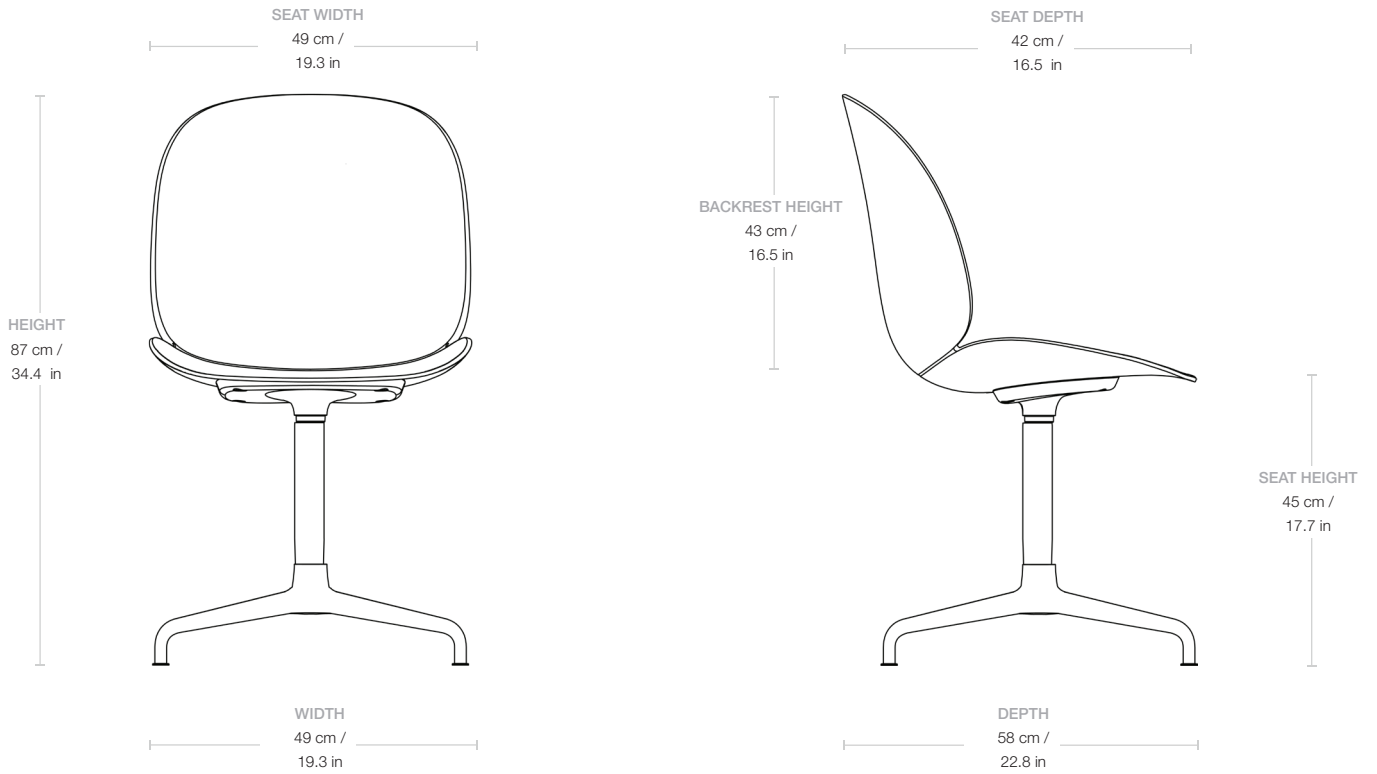

## Beetle Meeting Chair, Un- Upholstered - 4 Star Swivel base

Designed by GamFratesi - 2013

---

---

**ITEM NUMBER**

10296

**DESCRIPTION**

With the introduction of the un-upholstered Beetle Chair, the collection has bloomed into a chair series with unlimited possibilities. The Beetle Chair is no longer only an upholstered chair but also available with a polypropylene plastic shell, giving it a lighter expression with notable durability at a lower price point. The chair's subtle matte texture offers a soft tactility where its outstanding sitting comfort is obtained. Thanks to the wide spectrum of colour and base options, the un-upholstered Beetle is an ideal solution for both formal and informal spaces alike. Mix and match between the seven harmonious colours to create a personal expression.

### Materials & Finishes

**BASE FINISH**

Black Matt, Polished Aluminium, Pure White

**SHELL COLOR**

Black, Dark Green, Dark Pink, New Beige, Grey Blue, Sweet Pink, Pure White, Pastel Green, Amber Brown, Pebble Brown, Alabaster White

**MATERIALS**

PP, HDPE, Steel, Aluminium

---

**Dimensions**

<b>WIDTH</b>	60 cm / 23.6 in
<b>DEPTH</b>	58 cm / 22.8 in
<b>HEIGHT</b>	87 cm / 34.3 in
<b>SEAT WIDTH</b>	49 cm / 19.3 in
<b>SEAT DEPTH</b>	42 cm / 16.5 in
<b>SEAT HEIGHT</b>	45 cm / 17.7 in
<b>BACKREST HEIGHT</b>	43 cm / 17 in

## Weight

<b>TOTAL WEIGHT</b>	7.6 kg / 16.8 lbs
<b>LEGS WEIGHT</b>	4 kg / 8.8 lbs
<b>SHELL WEIGHT</b>	3.6 kg / 8 lbs

---