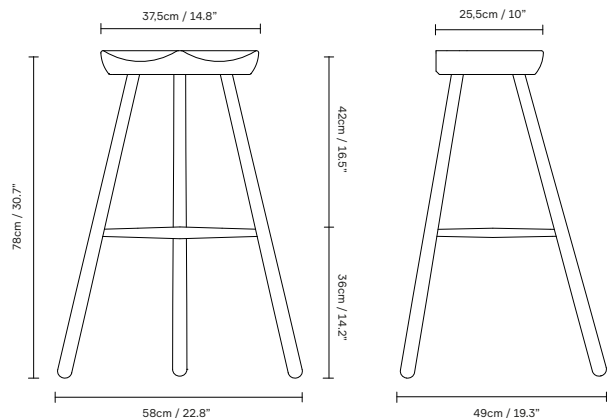

## Skoemaker Chair 78

---

Product Fact Sheet

## Dimensions:

W: 58 cm / 22.8", H: 78 cm / 30.7", D: 49 cm / 19.3", Seat H: 75cm / 29.5"

**Country of origin:** Made in Denmark

**Net weight:** 4,8 kg

**Designed by/year of design:** Werner

**Pre-assembled:** Yes

**Contract use:** Yes

**Certifications:** PEFC

**Scope of application:** Kitchen counter stool, Bar stool