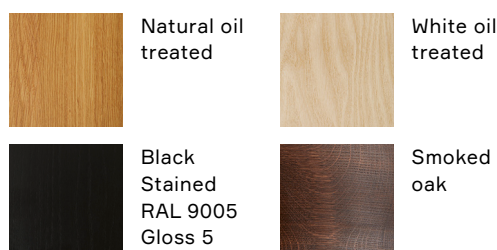

Finish:

Made-to-order:

Non-standard configurations (special colors etc.) are available upon request at a minimum order quantity

Product type: e.g. Stool

Environment: Indoor

Material: Solid European beech
Solid European oak

Country of origin: Made in Denmark

Net weight: 4,8 kg

Designed by/year of design: Werner

Pre-assembled: Yes

Contract use: Yes

Certifications: PEFC

Scope of application: Kitchen counter stool, Bar stool

Warranty: Form & Refine provides a five-year product warranty

Care guide: [Link to download](#)

Additional resources: [Link to image bank, 2D/3D files](#)