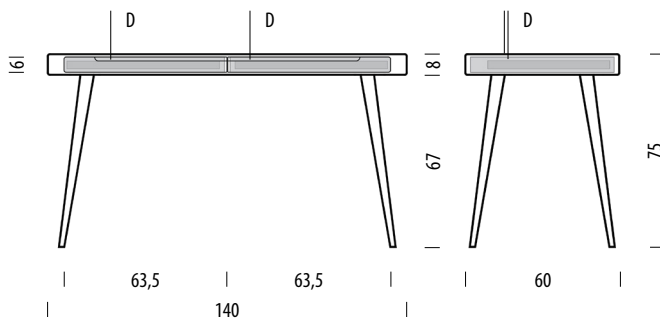

Ena Desk

Body / base Solid oak, Fronts MDF

Version: 1-1-2023

Basic info

Design Salih Teskeredžić

Product size W: 140, D: 60, H: 75

Package - Table W: 147, D: 65,5, H: 11

Package - Legs W: 77, D: 11, H: 11

Volume 0,12 m³

Net weight 35 kg

Gross weight 38,3 kg

Item no. 07F

Assembly 15 min / 2 persons

Internal storage	Width	Depth	Height
D - Drawer	59	47	3