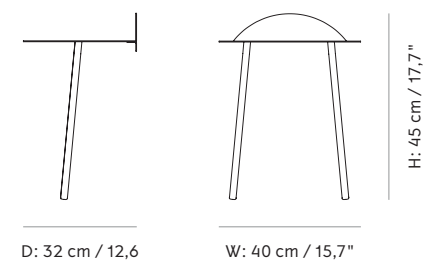

DIMENSIONS

Low
H: 45 cm / 17,7"
W: 40 cm / 15,7"
D: 32 cm / 12,6"

Tall
H: 71 cm / 28"
W: 55 cm / 21,7"
D: 44 cm / 17,3"

PRODUCTION PROCESS
Powder coated bent steel plate with tubular steel base.

COLOUR
Low
White (RAL 9016)

Tall
White (RAL 9016)

GLOSS
Gloss 10-20

MATERIALS
Powder coated steel

WEIGHT
Low: 3,1 kg / 6,8 lb
Tall: 5,8 kg / 12,8 lb

TEST
N / A

CERTIFICATIONS
N / A

PACKAGING TYPE
Brown box

PACKAGING MEASUREMENTS (H x W x D)

Low
12,5 cm x 43 cm x 33 cm / 4,9" x 16,9" x 13"

Tall
15,5 cm x 64 cm x 45,5 cm / 6,1" x 25,2" x 17,9"

COLLI
2

MATERIALS & MAINTENANCE
Please visit [menuspace.com](https://www.menuspace.com) for materials and care and maintenance instructions.

YEH WALL TABLE LOW

YEH WALL TABLE TALL