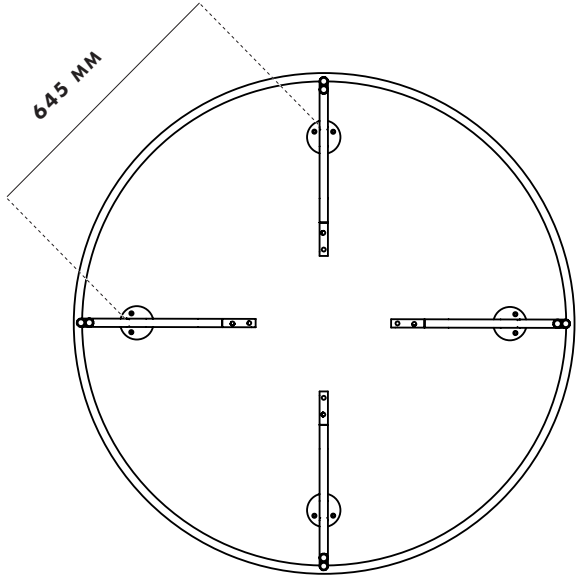

TREE

120 DINING TABLE
DIMENSIONS

WOUND

1200 MM

740 MM