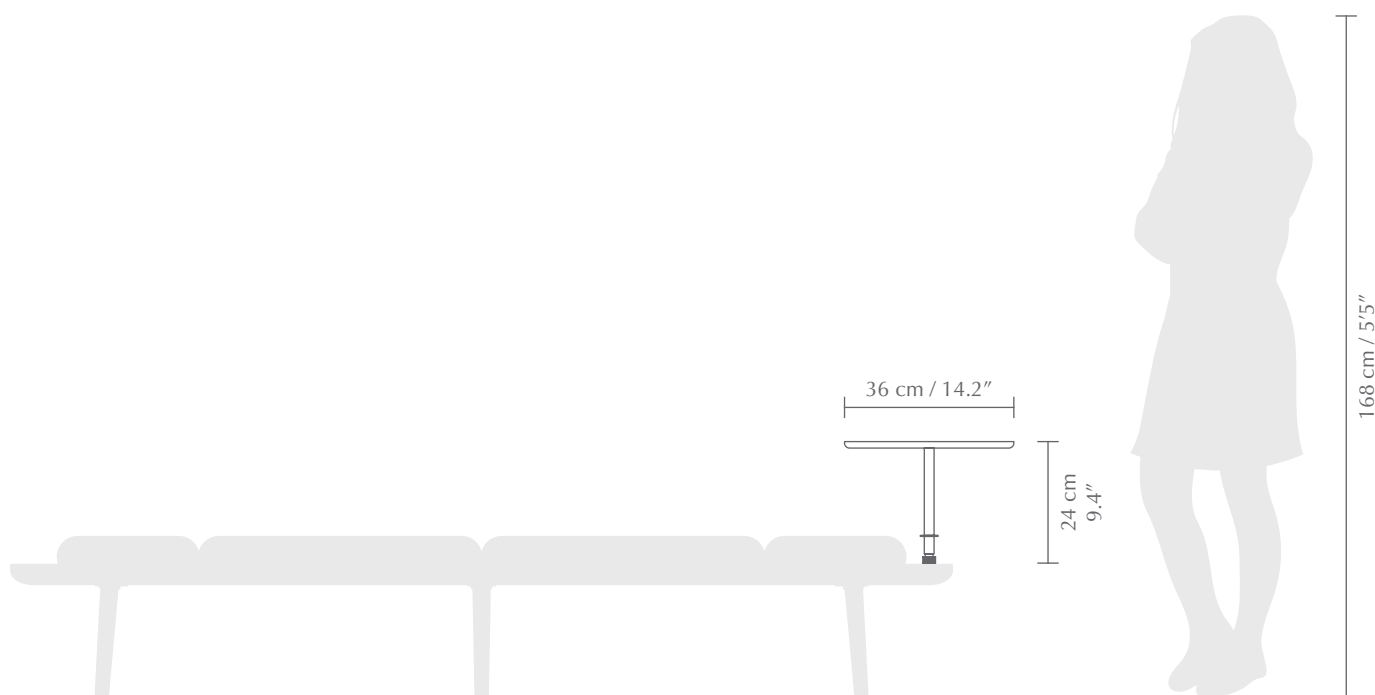

UMAGE

The specifications and dimensions are subject to change without notice. Document date: 19-05-2020 | info@umage.com | www.umage.com
Kongens Nytorv 15, DK-1050 Copenhagen K | +45 31 39 31 31 (tel) & 185 Wythe Ave 2FL, Brooklyn, NY 11249 | +1 646-790-7171 (tel)