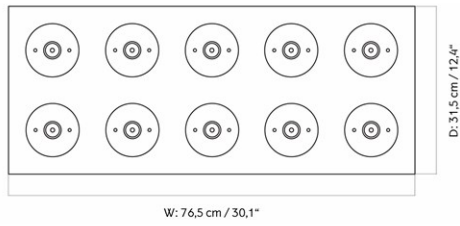

CHARGING BOARD
Designed by *Audo*

MASTER SKU
COLLI

4865539PIM
1

CARE INSTRUCTIONS

Discover our product care guide for comprehensive care instructions.

[Download](#)

DESCRIPTION

Find more information in the dedicated product fact sheet for this product.

STOCK OPTION

SKU	VARIANT	INCL. VAT USD	EXCL. VAT USD
4865539U	10 Outlets	1.095,00	1.095,00