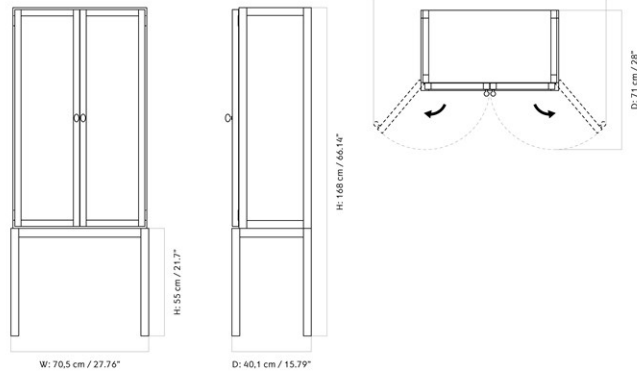

CURIOSITY CABINET

Designed by *Mentze Ottenstein*

MASTER SKU 6511000PIM
COLLI 1
DIMENSIONS W: 70.5 cm D: 40.1 cm

CARE INSTRUCTIONS

Discover our product care guide for comprehensive care instructions.

[Download](#)

Find more information in the dedicated product fact sheet for this product.

DESCRIPTION

STOCK OPTION

SKU	VARIANT	INCL. VAT USD	EXCL. VAT USD
6512039	Tall - NEW	3.130,00	3.130,00
6511039	Low - NEW	3.040,00	3.040,00