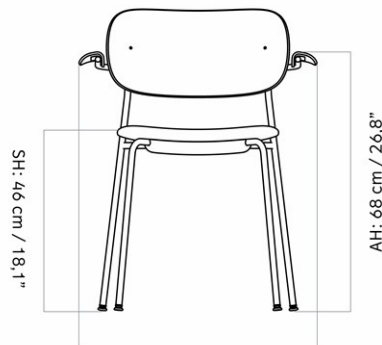

CO DINING CHAIR W/ARMREST, BLACK BASE, OAK SEAT / BACK

Designed by *Norm Architects*

W: 62 cm / 24,4"

SD: 40 cm / 15,7"