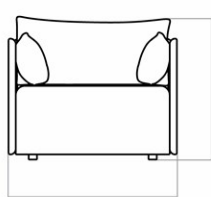

OFFSET SOFA, 1 SEATER

Designed by *Norm Architects*

W: 94 cm / 37"

H: 75 cm / 29,5"

SH: 38 cm / 14,9"