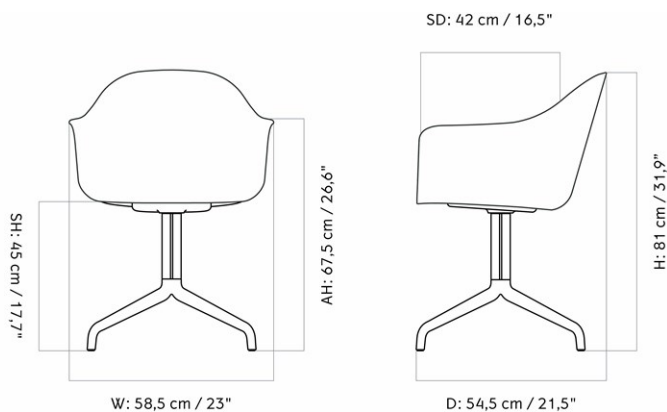

HARBOUR DINING CHAIR, STAR BASE W/SWIVEL, PLASTIC SHELL

Designed by *Norm Architects*

MASTER SKU	9370000PIM		
COLLI	1		
DIMENSIONS	H: 81 cm	W: 58.5 cm	
	D: 54.5 cm		
	SH: 45 cm	SD: 42 cm	
	AH: 67.5 cm		

CARE INSTRUCTIONS

Discover our product care guide for comprehensive care instructions.

[Download](#)

Find more information in the dedicated product fact sheet for this product.

DESCRIPTION

SPEC OPTIONS

MASTER SKU	VARIANT	INCL. VAT USD	EXCL. VAT USD
9370000PIM	Dependent On Selected Variant	975,00	975,00

QUICK SHIP

SKU	VARIANT	INCL. VAT USD	EXCL. VAT USD
9370000-0204ZZZZ	Polished aluminium - Olive, 7002	975,00	975,00
9370000-0203ZZZZ	Polished aluminium - Light Grey, 9002	975,00	975,00
9370000-0202ZZZZ	Polished aluminium - Khaki, 1011	975,00	975,00
9370000-0201ZZZZ	Polished aluminium - Burned red, 8015	975,00	975,00
9370000-0200ZZZZ	Polished aluminium - Black, 9011	975,00	975,00
9370000-0005ZZZZ	Black - White, 9016	975,00	975,00
9370000-0003ZZZZ	Black - Light Grey, 9002	975,00	975,00
9370000-0205ZZZZ	Polished aluminium - White, 9016	975,00	975,00
9370000-0004ZZZZ	Black - Olive, 7002	975,00	975,00
9370000-0002ZZZZ	Black - Khaki, 1011	975,00	975,00
9370000-0001ZZZZ	Black - Burned red, 8015	975,00	975,00