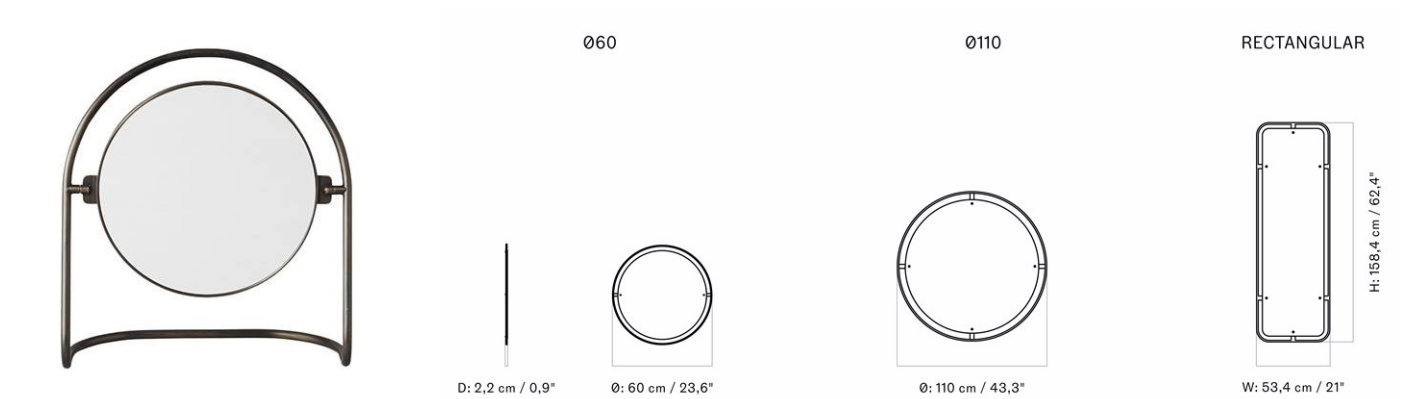

NIMBUS MIRROR

Designed by *Kroeyer-Saetter-Lassen*

MASTER SKU
COLLI

8030000PIM
1

CARE INSTRUCTIONS

Discover our product care guide for
comprehensive care instructions.

[Download](#)

DESCRIPTION

Find more information in the dedicated
product fact sheet for this product.

STOCK OPTION

SKU	VARIANT	INCL. VAT USD	EXCL. VAT USD
8032859	Wall - 158,4 x 53,4 cm - Bronzed brass	1.460,00	1.460,00
8032839	Wall - 158,4 x 53,4 cm - Polished Brass	1.460,00	1.460,00
8031859	Wall - Ø110 cm - Bronzed brass	1.460,00	1.460,00
8031839	Wall - Ø110 cm - Polished Brass	1.460,00	1.460,00
8030859	Wall - Ø60 cm - Bronzed brass	730,00	730,00
8030839	Wall - Ø60 cm - Polished Brass	730,00	730,00