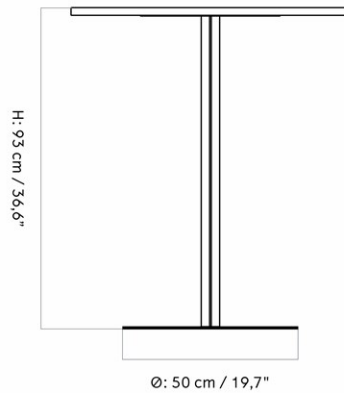

HARBOUR COLUMN COUNTER TABLE, ROUND BASE, Ø80 CM / 31.4"

Designed by *Norm Architects*

MASTER SKU
COLLI
DIMENSIONS

9300001PIM
1
H: 93 cm   W: 80 cm
D: 80 cm
Ø: 80, cm

CARE INSTRUCTIONS

Discover our product care guide for comprehensive care instructions.

[Download](#)

DESCRIPTION

Find more information in the dedicated product fact sheet for this product.

RECOMMENDED COMBINATIONS

SKU	VARIANT	INCL. VAT USD	EXCL. VAT USD
9306659	Estremoz Marble Off White Top	1.495,00	1.495,00
9306539	Black Painted Oak Veneer Top	1.110,00	1.110,00
9306149	Linoleum Charcoal Top	1.110,00	1.110,00
9306139	Kunis Breccia Stone Top	1.755,00	1.755,00