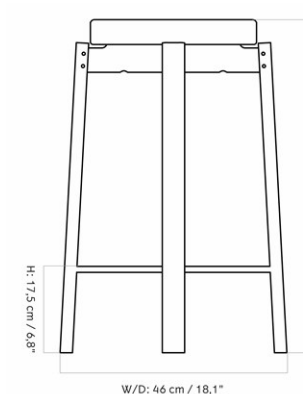

PASSAGE COUNTER STOOL, WALNUT BASE, UPHOLSTERED SEAT, BRASS RING

Designed by *Kroeyer-Saetter-Lassen*

MASTER SKU	1513100PIM		
COLLI	1		
DIMENSIONS	H: 66 cm	W: 46 cm	
	D: 46 cm		
	SH: 66 cm	SD: 33.5 cm	

CARE INSTRUCTIONS

Discover our product care guide for comprehensive care instructions.

[Download](#)

Find more information in the dedicated product fact sheet for this product.

DESCRIPTION

STOCK OPTION

SKU	VARIANT	INCL. VAT USD	EXCL. VAT USD
1513100-020100ZZ	Audo Bouclé - Gold, 06 - NEW	1.200,00	1.200,00

SPEC OPTIONS

MASTER SKU	VARIANT	INCL. VAT USD	EXCL. VAT USD
1513100PIM	Price Category - PCCOM - NEW	1.390,00	1.390,00
1513100PIM	Price Category - PC0L - NEW <i>Sierra, Camo</i>	1.200,00	1.200,00
1513100PIM	Price Category - PC4L - NEW	1.840,00	1.840,00
1513100PIM	Price Category - PC3L - NEW <i>Sheepskin Curly, Skandilock</i>	1.575,00	1.575,00
1513100PIM	Price Category - PC2L - NEW <i>Dunes, Sørensen / Nuance, Sørensen</i>	1.475,00	1.475,00
1513100PIM	Price Category - PC1L - NEW <i>Dakar, Nevotex / Envy, Sørensen / Ultra, Sørensen</i>	1.340,00	1.340,00
1513100PIM	Price Category - PC4T - NEW <i>Grand Mohair, Danish Art Weaving</i>	1.575,00	1.575,00
1513100PIM	Price Category - PC3T - NEW <i>Safire, Sahco, Kvadrat / Vidar 4, Kvadrat / Zero, Sahco, Kvadrat</i>	1.505,00	1.505,00