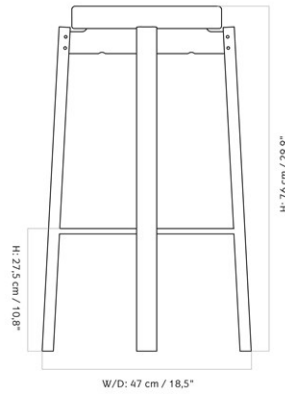

PASSAGE BAR STOOL, WALNUT BASE, UPHOLSTERED SEAT, STEEL RING

Designed by *Kroeyer-Saetter-Lassen*

MASTER SKU	1513400PIM	
COLLI	1	
DIMENSIONS	H: 76 cm	W: 47 cm
	D: 47 cm	
	SH: 76 cm	SD: 33.5 cm

CARE INSTRUCTIONS

Discover our product care guide for comprehensive care instructions.

[Download](#)

Find more information in the dedicated product fact sheet for this product.

DESCRIPTION

RECOMMENDED COMBINATIONS

SKU	VARIANT	INCL. VAT USD	EXCL. VAT USD
1513403-020P00ZZ	Vidar - Burgundy, 0693 - Stainless Steel Ring - NEW	1.475,00	1.475,00
1513403-020G00ZZ	Vidar - Pink, 0526 - Stainless Steel Ring - NEW	1.475,00	1.475,00

SPEC OPTIONS

MASTER SKU	VARIANT	INCL. VAT USD	EXCL. VAT USD
1513400PIM	Price Category - PCCOM - NEW	1.355,00	1.355,00
1513400PIM	Price Category - PC0L - NEW <i>Sierra, Camo</i>	1.165,00	1.165,00
1513400PIM	Price Category - PC4L - NEW	1.805,00	1.805,00
1513400PIM	Price Category - PC3L - NEW <i>Sheepskin Curly, Skandilock</i>	1.540,00	1.540,00
1513400PIM	Price Category - PC2L - NEW <i>Dunes, Sørensen / Nuance, Sørensen</i>	1.445,00	1.445,00
1513400PIM	Price Category - PC1L - NEW <i>Dakar, Nevotex / Envy, Sørensen / Ultra, Sørensen</i>	1.305,00	1.305,00
1513400PIM	Price Category - PC4T - NEW <i>Grand Mohair, Danish Art Weaving</i>	1.540,00	1.540,00