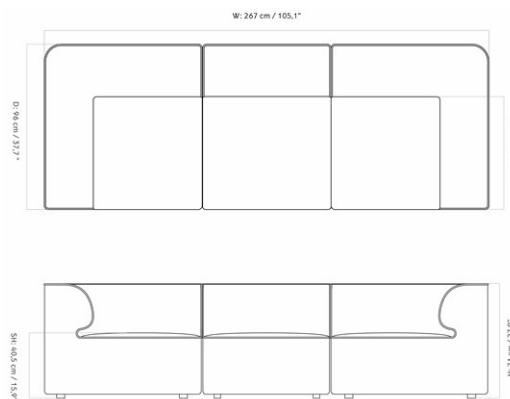

EAVE MODULAR SOFA 96, 3 SEATER, CONFIGURATION 2

Designed by *Norm Architects*

MASTER SKU	9987120PIM
COLLI	1
DIMENSIONS	H: 71 cm W: 267 cm D: 96 cm
	SH: 40.5 cm SD: 66 cm AH: 70 cm

CARE INSTRUCTIONS

Discover our product care guide for comprehensive care instructions.

[Download](#)

DESCRIPTION

Find more information in the dedicated product fact sheet for this product.

RECOMMENDED COMBINATIONS

SKU	VARIANT	INCL. VAT USD	EXCL. VAT USD
9987103-020B00ZZ	Safire - Blue, 0012	10.000,00	10.000,00
9987103-020000ZZ	Safire - Black, 0001	10.000,00	10.000,00
9987102-020P01ZZ	Savanna - White, 0202	9.075,00	9.075,00
9987101-020B00ZZ	Champion - Green, 1-3114-035	7.235,00	7.235,00
9987100-020500ZZ	Audo Bouclé - Dark grey, 16	6.330,00	6.330,00
9987100-020300ZZ	Audo Bouclé - Bordeaux, 08	6.330,00	6.330,00
9987100-020100ZZ	Audo Bouclé - Gold, 06	6.330,00	6.330,00
9987100-020000ZZ	Audo Bouclé - Beige, 02	6.330,00	6.330,00

SPEC OPTIONS

MASTER SKU	VARIANT	INCL. VAT USD	EXCL. VAT USD
9987120PIM	Price Category - PC4T <i>Grand Mohair, Danish Art Weaving</i>	10.885,00	10.885,00
9987120PIM	Price Category - PC3T <i>Safire, Sahco, Kvadrat / Vidar 4, Kvadrat</i>	10.000,00	10.000,00