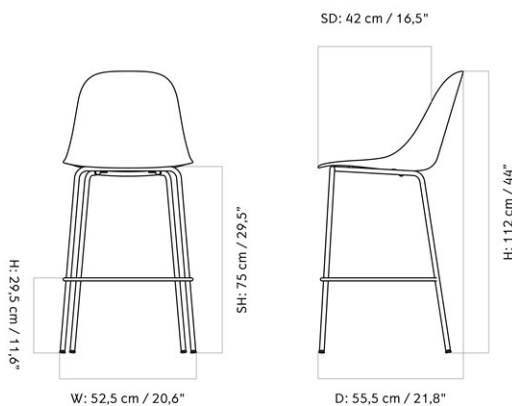

HARBOUR SIDE BAR CHAIR, PLASTIC SHELL

Designed by *Norm Architects*

MASTER SKU	9280100PIM		
COLLI	1		
DIMENSIONS	H: 112 cm	W: 52.5 cm	
	D: 55.5 cm		
	SH: 75 cm	SD: 42 cm	

CARE INSTRUCTIONS

Discover our product care guide for comprehensive care instructions.

[Download](#)

Find more information in the dedicated product fact sheet for this product.

DESCRIPTION

SPEC OPTIONS

MASTER SKU	VARIANT	INCL. VAT USD	EXCL. VAT USD
9280100PIM	Dependent On Selected Variant	555,00	555,00

QUICK SHIP

SKU	VARIANT	INCL. VAT USD	EXCL. VAT USD
9280100-0005ZZZZ	White, 9016	555,00	555,00
9280100-0003ZZZZ	Light Grey, 9002	555,00	555,00
9280100-0004ZZZZ	Olive, 7002	555,00	555,00
9280100-0002ZZZZ	Khaki, 1011	555,00	555,00
9280100-0001ZZZZ	Burned red, 8015	555,00	555,00
9280100-0000ZZZZ	Black, 9011	555,00	555,00