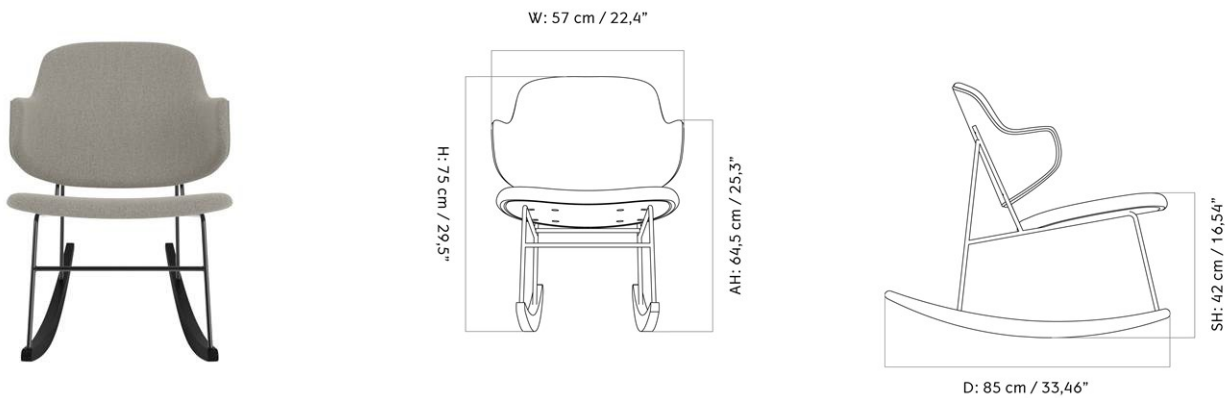

THE PENGUIN ROCKING CHAR, UPHOLSTERED SEAT AND BACK
 Designed by *Ib Kofod-Larsen Design*

MASTER SKU	1231000PIM		
COLLI	1		
DIMENSIONS	H: 73 cm	W: 56.3 cm	
	D: 85 cm		
	SH: 42 cm	SD: 44.5 cm	
	AH: 63.4 cm		