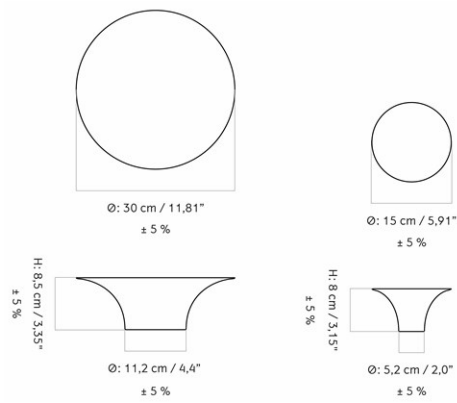

TRIPTYCH BOWL

Designed by *Audo*

MASTER SKU
COLLI

2040000PIM
1-2

CARE INSTRUCTIONS

Discover our product care guide for comprehensive care instructions.

[Download](#)

DESCRIPTION

Find more information in the dedicated product fact sheet for this product.

STOCK OPTION

SKU	VARIANT	COLLI	INCL. VAT USD	EXCL. VAT USD
2047939	Ø30 cm - Mocha	1	135,00	135,00
2045649	Ø15 cm - Crème	2	55,00	55,00