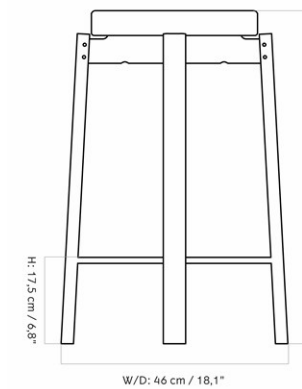

PASSAGE COUNTER STOOL, NATURAL OAK BASE, UPHOLSTERED SEAT, STEEL RING

Designed by *Kroeyer-Saetter-Lassen*

MASTER SKU	1513700PIM		
COLLI	1		
DIMENSIONS	H: 66 cm	W: 46 cm	
	D: 46 cm		
	SH: 66 cm	SD: 33.5 cm	

CARE INSTRUCTIONS

Discover our product care guide for comprehensive care instructions.

[Download](#)

Find more information in the dedicated product fact sheet for this product.

DESCRIPTION

RECOMMENDED COMBINATIONS

SKU	VARIANT	INCL. VAT USD	EXCL. VAT USD
1513703-020U00ZZ	Vidar - Dark Blue, 0786 - Stainless Steel Ring - NEW	1.305,00	1.305,00
1513703-020Q00ZZ	Vidar - Purple, 0723 - Stainless Steel Ring - NEW	1.305,00	1.305,00
1513700-020000ZZ	Audo Bouclé - Beige, 02 - Stainless Steel Ring - NEW	1.010,00	1.010,00

SPEC OPTIONS

MASTER SKU	VARIANT	INCL. VAT USD	EXCL. VAT USD
1513700PIM	Price Category - PCCOM - NEW	1.200,00	1.200,00
1513700PIM	Price Category - PC0L - NEW <i>Sierra, Camo</i>	1.010,00	1.010,00
1513700PIM	Price Category - PC4L - NEW	1.645,00	1.645,00
1513700PIM	Price Category - PC3L - NEW <i>Sheepskin Curly, Skandilock</i>	1.375,00	1.375,00
1513700PIM	Price Category - PC2L - NEW <i>Dunes, Sørensen / Nuance, Sørensen</i>	1.285,00	1.285,00
1513700PIM	Price Category - PC1L - NEW <i>Dakar, Nevotex / Envy, Sørensen / Ultra, Sørensen</i>	1.145,00	1.145,00
1513700PIM	Price Category - PC4T - NEW <i>Grand Mohair, Danish Art Weaving</i>	1.375,00	1.375,00