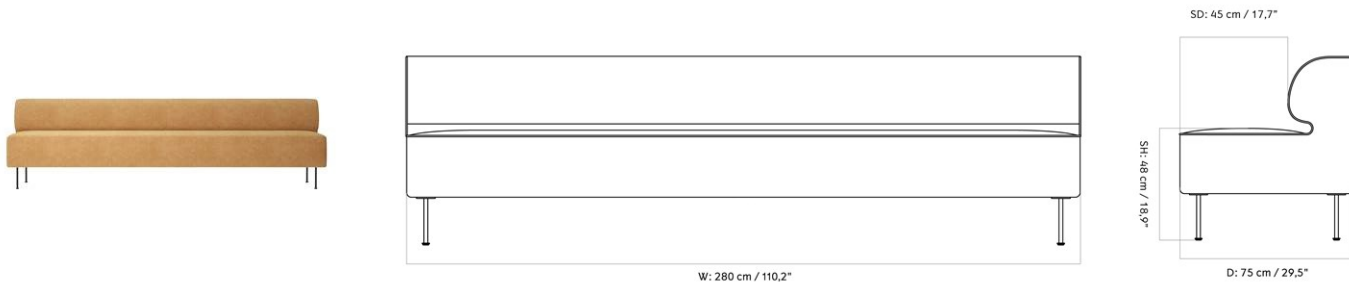

EAVE DINING SOFA 280

Designed by *Norm Architects*

MASTER SKU	9972000PIM	CARE INSTRUCTIONS	Discover our product care guide for comprehensive care instructions.
COLLI	1		
DIMENSIONS	H: 79 cm W: 280 cm	DESCRIPTION	Download
	D: 75 cm SH: 48 cm SD: 45 cm		Find more information in the dedicated product fact sheet for this product.

RECOMMENDED COMBINATIONS

SKU	VARIANT	INCL. VAT USD	EXCL. VAT USD
9972002-048V03ZZ	Fiord - Green, 0961	5.505,00	5.505,00

SPEC OPTIONS

MASTER SKU	VARIANT	INCL. VAT USD	EXCL. VAT USD
9972000PIM	Price Category - PC0T <i>Audo Bouclé, Audo</i>	3.440,00	3.440,00
9972000PIM	Price Category - PC4T <i>Grand Mohair, Danish Art Weaving</i>	6.570,00	6.570,00
9972000PIM	Price Category - PC3T <i>Safire, Sahco, Kvadrat / Vidar 4, Kvadrat</i>	6.170,00	6.170,00
9972000PIM	Price Category - PC2T <i>Canvas 2, Kvadrat / Fiord, Kvadrat / Hallingdal 65, Kvadrat / Reflect, Kvadrat / Savanna, Kvadrat / Steelcut Trio 3, Kvadrat</i>	5.505,00	5.505,00
9972000PIM	Price Category - PC1T <i>Barnum Bouclé, Audo / Champion, JAB / Illusion, Nevotex / Maple , Kvadrat / Remix, Kvadrat / Re-wool, Kvadrat</i>	3.975,00	3.975,00