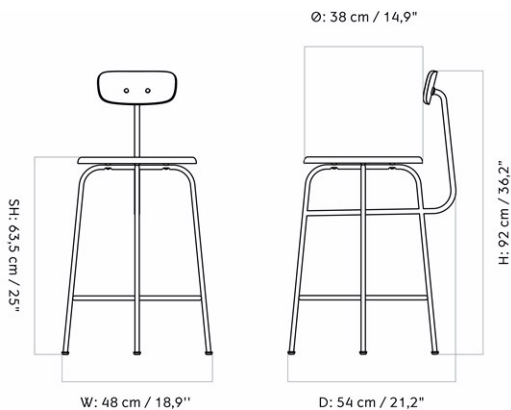

AFTERROOM COUNTER CHAIR, BLACK SEAT, BLACK BACK

Designed by *Afteroom*

COLLI	1		
DIMENSIONS	H: 92 cm	W: 48 cm	
	D: 54 cm		
	SH: 63.5 cm	SD: 38 cm	

CARE INSTRUCTIONS

Discover our product care guide for comprehensive care instructions.

[Download](#)

DESCRIPTION

Find more information in the dedicated product fact sheet for this product.

SKU	INCL. VAT USD	EXCL. VAT USD
9410530	540,00	540,00