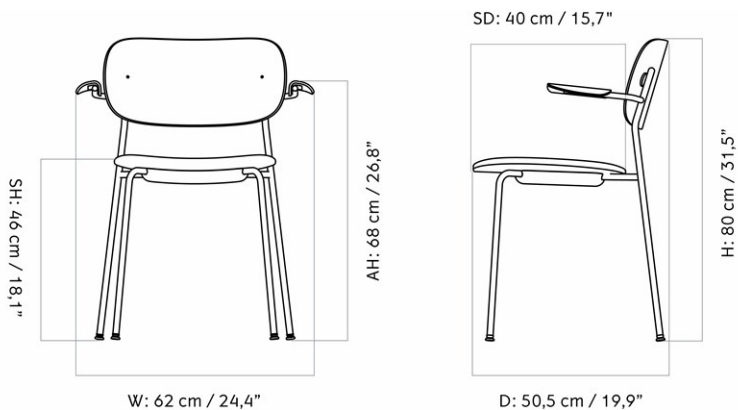

W: 62 cm / 24,4"

D: 50,5 cm / 19,9"

MASTER SKU	1165000PIM
COLLI	1
DIMENSIONS	H: 80 cm W: 62 cm
	D: 50.5 cm
	SH: 48 cm SD: 39.5 cm
	AH: 68 cm

CARE INSTRUCTIONS

Discover our product care guide for comprehensive care instructions.

MASTER SKU	1176000PIM		
COLLI	1		
DIMENSIONS	H: 80 cm	W: 62 cm	
	D: 50.5 cm		
	SH: 48 cm	SD: 39.5 cm	
	AH: 68 cm		

CARE INSTRUCTIONS

Discover our product care guide for comprehensive care instructions.

[Download](#)

MASTER SKU
COLLI
DIMENSIONS

1300040PIM
1
H: 78 cm W: 46 cm
D: 52 cm
SH: 46 cm SD: 42 cm

CARE INSTRUCTIONS

Discover our product care guide for comprehensive care instructions.

[Download](#)

DESCRIPTION

Find more information in the dedicated product fact sheet for this product.