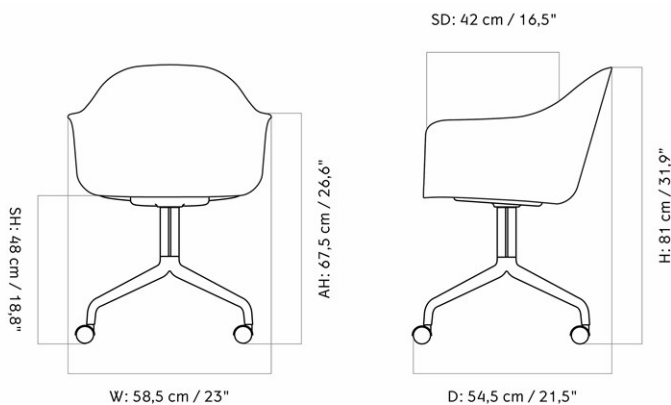

HARBOUR DINING CHAIR, STAR BASE W/CASTERS, UPHOLSTERED SHELL

Designed by *Norm Architects*

MASTER SKU	9391000PIM	
COLLI	1	
DIMENSIONS	H: 81 cm	W: 58.5 cm
	D: 54.5 cm	
	SH: 48 cm	SD: 42 cm
	AH: 67.5 cm	

CARE INSTRUCTIONS

Discover our product care guide for comprehensive care instructions.

[Download](#)

Find more information in the dedicated product fact sheet for this product.

DESCRIPTION

SPEC OPTIONS

MASTER SKU	VARIANT	INCL. VAT USD	EXCL. VAT USD
9391000PIM	Price Category - PC0L - NEW <i>Sierra, Camo</i>	1.890,00	1.890,00
9391000PIM	Price Category - PC0T <i>Audo Bouclé, Audo</i>	1.180,00	1.180,00
9391000PIM	Price Category - PC4T <i>Grand Mohair, Danish Art Weaving</i>	2.270,00	2.270,00
9391000PIM	Price Category - PC4L	3.995,00	3.995,00
9391000PIM	Price Category - PC3L <i>Sheepskin Curly, Skandilock</i>	2.900,00	2.900,00
9391000PIM	Price Category - PC2L <i>Dunes, Sørensen / Nuance, Sørensen</i>	2.410,00	2.410,00
9391000PIM	Price Category - PC1L <i>Dakar, Nevotex / Ultra, Sørensen</i>	2.065,00	2.065,00
9391000PIM	Price Category - PC3T <i>Safire, Sahco, Kvadrat / Vidar 4, Kvadrat / Zero, Sahco, Kvadrat</i>	2.135,00	2.135,00
9391000PIM	Price Category - PC2T <i>Canvas 2, Kvadrat / Fiord, Kvadrat / Hallingdal 65, Kvadrat / Reflect, Kvadrat / Savanna, Kvadrat / Steelcut Trio 3, Kvadrat</i>	1.770,00	1.770,00