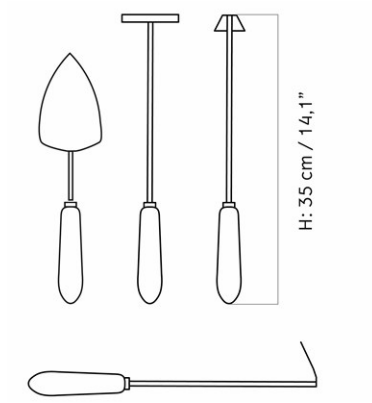

PALLARES X AUDO PLANT TOOLS, SET OF 3

Designed by *Audo*

COLLI 1

CARE INSTRUCTIONS

Discover our product care guide for comprehensive care instructions.

[Download](#)

DESCRIPTION

Find more information in the dedicated product fact sheet for this product.

SKU	INCL. VAT USD	EXCL. VAT USD
4860099	315,00	315,00