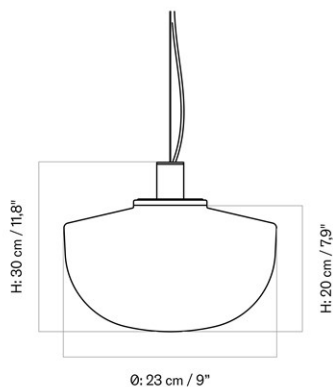

BANK PENDANT

Designed by *Norm Architects*

MASTER SKU
COLLI

1860000PIM
2

CARE INSTRUCTIONS

Discover our product care guide for comprehensive care instructions.

[Download](#)

DESCRIPTION

Find more information in the dedicated product fact sheet for this product.

STOCK OPTION

SKU	VARIANT	INCL. VAT USD	EXCL. VAT USD
1860949U	Smoke	660,00	660,00
1860629U	Opal	660,00	660,00