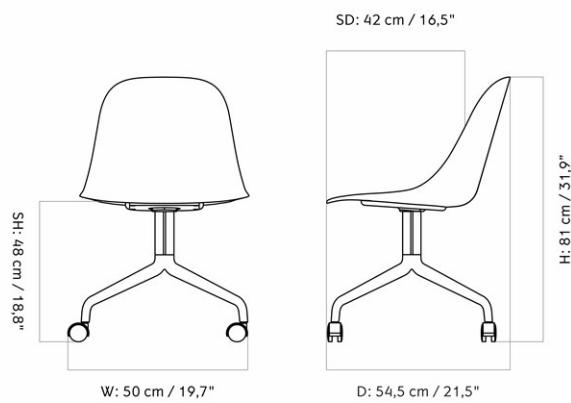

HARBOUR SIDE DINING CHAIR, STAR BASE W/CASTERS, UPHOLSTERED SHELL

Designed by *Norm Architects*

MASTER SKU	9398000PIM
COLLI	1
DIMENSIONS	H: 81 cm W: 50 cm
	D: 55.5 cm
	SH: 48 cm SD: 42 cm

CARE INSTRUCTIONS

Discover our product care guide for comprehensive care instructions.

[Download](#)

DESCRIPTION

Find more information in the dedicated product fact sheet for this product.

SPEC OPTIONS

MASTER SKU	VARIANT	INCL. VAT USD	EXCL. VAT USD
9398000PIM	Price Category - PC0L - NEW <i>Sierra, Camo</i>	1.785,00	1.785,00
9398000PIM	Price Category - PC0T <i>Audo Bouclé, Audo</i>	990,00	990,00
9398000PIM	Price Category - PC4T <i>Grand Mohair, Danish Art Weaving</i>	1.940,00	1.940,00
9398000PIM	Price Category - PC4L	3.385,00	3.385,00
9398000PIM	Price Category - PC3L <i>Sheepskin Curly, Skandilock</i>	2.480,00	2.480,00
9398000PIM	Price Category - PC2L <i>Dunes, Sørensen / Nuance, Sørensen</i>	2.065,00	2.065,00
9398000PIM	Price Category - PC1L <i>Dakar, Nevotex / Ultra, Sørensen</i>	1.855,00	1.855,00
9398000PIM	Price Category - PC3T <i>Safire, Sahco, Kvadrat / Vidar 4, Kvadrat / Zero, Sahco, Kvadrat</i>	1.840,00	1.840,00
9398000PIM	Price Category - PC2T <i>Canvas 2, Kvadrat / Fiord, Kvadrat / Hallingdal 65, Kvadrat / Reflect, Kvadrat / Savanna, Kvadrat / Steelcut Trio 3, Kvadrat</i>	1.525,00	1.525,00
9398000PIM	Price Category - PC1T <i>Barnum Bouclé, Audo / Champion, JAB / Illusion, Nevotex / Maple, Kvadrat / Remix, Kvadrat / Re-wool, Kvadrat</i>	1.180,00	1.180,00