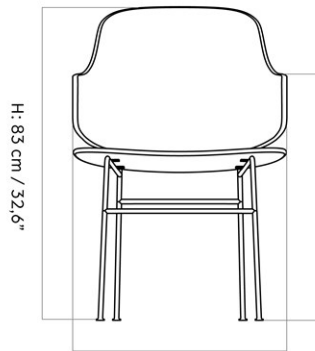

THE PENGUIN, DINING CHAIR, BLACK BASE, WALNUT
Designed by *Ib Kofod-Larsen Design*

COLLI	1		
DIMENSIONS	H: 82 cm	W: 56 cm	
	D: 57 cm		
	SH: 47 cm	SD: 44.5 cm	
	AH: 64.4 cm		

CARE INSTRUCTIONS

Discover our product care guide for comprehensive care instructions.

[Download](#)

DESCRIPTION

Find more information in the dedicated product fact sheet for this product.

SKU		INCL. VAT USD	EXCL. VAT USD
1201026		905,00	905,00