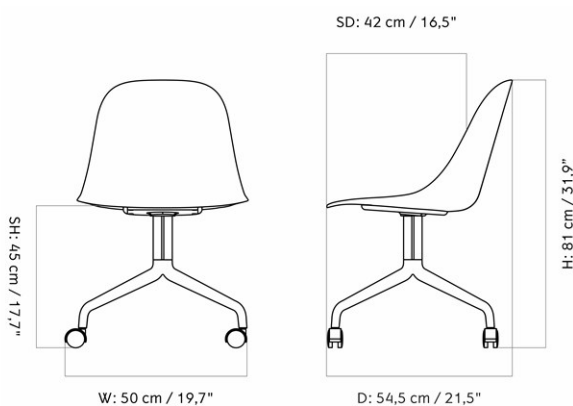

HABOUR SIDE DINING CHAIR, STAR BASE W/CASTERS, PLASTIC SHELL

Designed by *Norm Architects*

MASTER SKU	9398939PIM	
COLLI	1	
DIMENSIONS	H: 81 cm	W: 50 cm
	D: 55.5 cm	
	SH: 45 cm	SD: 42 cm

CARE INSTRUCTIONS

Discover our product care guide for comprehensive care instructions.

[Download](#)

DESCRIPTION

Find more information in the dedicated product fact sheet for this product.

SPEC OPTIONS

MASTER SKU	VARIANT	INCL. VAT USD	EXCL. VAT USD
9398939PIM	Dependent On Selected Variant - Dependent On Selected Variant	920,00	920,00

QUICK SHIP

SKU	VARIANT	INCL. VAT USD	EXCL. VAT USD
9398939-0205ZZZZ	Polished aluminium - White, 9016	920,00	920,00
9398939-0204ZZZZ	Polished aluminium - Olive, 7002	920,00	920,00
9398939-0203ZZZZ	Polished aluminium - Light Grey, 9002	920,00	920,00
9398939-0202ZZZZ	Polished aluminium - Khaki, 1011	920,00	920,00
9398939-0201ZZZZ	Polished aluminium - Burned red, 8015	920,00	920,00
9398939-0005ZZZZ	Black - White, 9016	920,00	920,00
9398939-0004ZZZZ	Black - Olive, 7002	920,00	920,00
9398939-0003ZZZZ	Black - Light Grey, 9002	920,00	920,00
9398939-0002ZZZZ	Black - Khaki, 1011	920,00	920,00
9398939-0001ZZZZ	Black - Burned red, 8015	920,00	920,00
9398939-0000ZZZZ	Black - Black, 9011	920,00	920,00