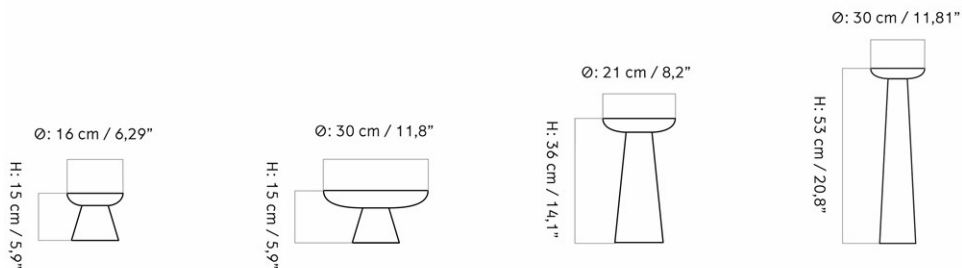

MEIRA OIL LANTERN

Designed by *Kroeyer-Saetter-Lassen*

MASTER SKU
COLLI

4870000PIM
1

CARE INSTRUCTIONS

Discover our product care guide for
comprehensive care instructions.

[Download](#)

DESCRIPTION

Find more information in the dedicated
product fact sheet for this product.

STOCK OPTION

SKU	VARIANT	INCL. VAT USD	EXCL. VAT USD
4854539	H53 cm	295,00	295,00
4853539	H36 cm	260,00	260,00
4852539	H15 cm	225,00	225,00
4851539	H13,5 cm	175,00	175,00