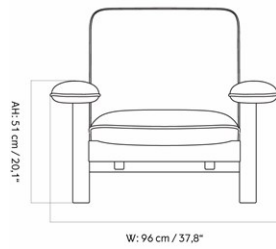

BRASILIA LOUNGE CHAIR, WALNUT BASE

Designed by *Anderssen & Voll*

MASTER SKU	8052000PIM		
COLLI	1		
DIMENSIONS	H: 82 cm	W: 96 cm	
	D: 84 cm		
	SH: 39 cm	SD: 52 cm	
	AH: 51 cm		

CARE INSTRUCTIONS

Discover our product care guide for comprehensive care instructions.

[Download](#)

Find more information in the dedicated product fact sheet for this product.

DESCRIPTION

SPEC OPTIONS

MASTER SKU	VARIANT	INCL. VAT USD	EXCL. VAT USD
8052000PIM	Price Category - PC4L	6.185,00	6.185,00
8052000PIM	Price Category - PC3L <i>Sheepskin Curly, Skandilock</i>	5.905,00	5.905,00
8052000PIM	Price Category - PC2L <i>Dunes, Sørensen / Nuance, Sørensen</i>	5.715,00	5.715,00
8052000PIM	Price Category - PC1L <i>Dakar, Nevotex / Envy, Sørensen / Ultra, Sørensen</i>	5.315,00	5.315,00
8052000PIM	Price Category - PC4T <i>Grand Mohair, Danish Art Weaving</i>	4.220,00	4.220,00
8052000PIM	Price Category - PC3T <i>Safire, Sahco, Kvadrat / Vidar 4, Kvadrat / Zero, Sahco, Kvadrat</i>	3.940,00	3.940,00
8052000PIM	Price Category - PC2T <i>Canvas 2, Kvadrat / Fiord, Kvadrat / Hallingdal 65, Kvadrat / Reflect, Kvadrat / Savanna, Kvadrat / Steelcut Trio 3, Kvadrat</i>	3.735,00	3.735,00
8052000PIM	Price Category - PC1T <i>Barnum Bouclé, Audo / Champion, JAB / Illusion, Nevotex / Maple , Kvadrat / Remix, Kvadrat / Re-wool, Kvadrat</i>	3.350,00	3.350,00
8052000PIM	Price Category - PC0T <i>Audo Bouclé, Audo</i>	3.140,00	3.140,00