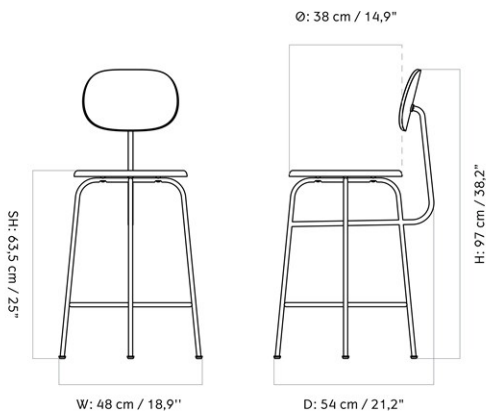

AFTERROOM COUNTER CHAIR PLUS, BLACK BASE, UPHOLSTERED SEAT AND BACK

Designed by *Afteroom*

MASTER SKU	9455000PIM	
COLLI	1	
DIMENSIONS	H: 97 cm	W: 48 cm
	D: 54 cm	
	SH: 63.5 cm	SD: 38 cm

CARE INSTRUCTIONS

Discover our product care guide for comprehensive care instructions.

[Download](#)

Find more information in the dedicated product fact sheet for this product.

DESCRIPTION

RECOMMENDED COMBINATIONS

SKU	VARIANT	INCL. VAT USD	EXCL. VAT USD
9455009-000R00ZZ	Sierra - Black, 1001 - NEW	975,00	975,00
9455009-000100ZZ	Sierra - Stone, 1611 - NEW	975,00	975,00
9455020-000300ZZ	Audo Bouclé - Beige, 02 - NEW	695,00	695,00
9455020-000000ZZ	Audo Bouclé - Gold, 06 - NEW	695,00	695,00

SPEC OPTIONS

MASTER SKU	VARIANT	INCL. VAT USD	EXCL. VAT USD
9455000PIM	Price Category - PC0L - NEW <i>Sierra, Camo</i>	975,00	975,00
9455000PIM	Price Category - PC0T <i>Audo Bouclé, Audø</i>	695,00	695,00
9455000PIM	Price Category - PC4T <i>Grand Mohair, Danish Art Weaving</i>	1.200,00	1.200,00
9455000PIM	Price Category - PC4L	1.560,00	1.560,00
9455000PIM	Price Category - PC3L <i>Sheepskin Curly, Skandilock</i>	1.285,00	1.285,00
9455000PIM	Price Category - PC2L <i>Dunes, Sørensen / Nuance, Sørensen</i>	1.130,00	1.130,00