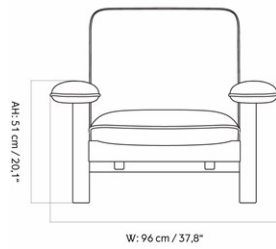

BRASILIA LOUNGE CHAIR, NATURAL OAK BASE

Designed by *Anderssen & Voll*

MASTER SKU
COLLI
DIMENSIONS

8050000PIM
1
H: 82 cm   W: 96 cm
D: 84 cm
SH: 39 cm   SD: 52 cm
AH: 51 cm

CARE INSTRUCTIONS

Discover our product care guide for comprehensive care instructions.

[Download](#)

Find more information in the dedicated product fact sheet for this product.

DESCRIPTION

SPEC OPTIONS

MASTER SKU	VARIANT	INCL. VAT USD	EXCL. VAT USD
8050000PIM	Price Category - PC4L	5.805,00	5.805,00
8050000PIM	Price Category - PC3L <i>Sheepskin Curly, Skandilock</i>	5.505,00	5.505,00
8050000PIM	Price Category - PC2L <i>Dunes, Sørensen / Nuance, Sørensen</i>	5.315,00	5.315,00
8050000PIM	Price Category - PC1L <i>Dakar, Nevotex / Envy, Sørensen / Ultra, Sørensen</i>	4.915,00	4.915,00
8050000PIM	Price Category - PC4T <i>Grand Mohair, Danish Art Weaving</i>	3.820,00	3.820,00
8050000PIM	Price Category - PC3T <i>Safire, Sahco, Kvadrat / Vidar 4, Kvadrat / Zero, Sahco, Kvadrat</i>	3.540,00	3.540,00
8050000PIM	Price Category - PC2T <i>Canvas 2, Kvadrat / Fiord, Kvadrat / Hallingdal 65, Kvadrat / Reflect, Kvadrat / Savanna, Kvadrat / Steelcut Trio 3, Kvadrat</i>	3.350,00	3.350,00
8050000PIM	Price Category - PC1T <i>Barnum Bouclé, Audo / Champion, JAB / Illusion, Nevotex / Maple , Kvadrat / Remix, Kvadrat / Re-wool, Kvadrat</i>	2.950,00	2.950,00
8050000PIM	Price Category - PC0T <i>Audo Bouclé, Audo</i>	2.760,00	2.760,00