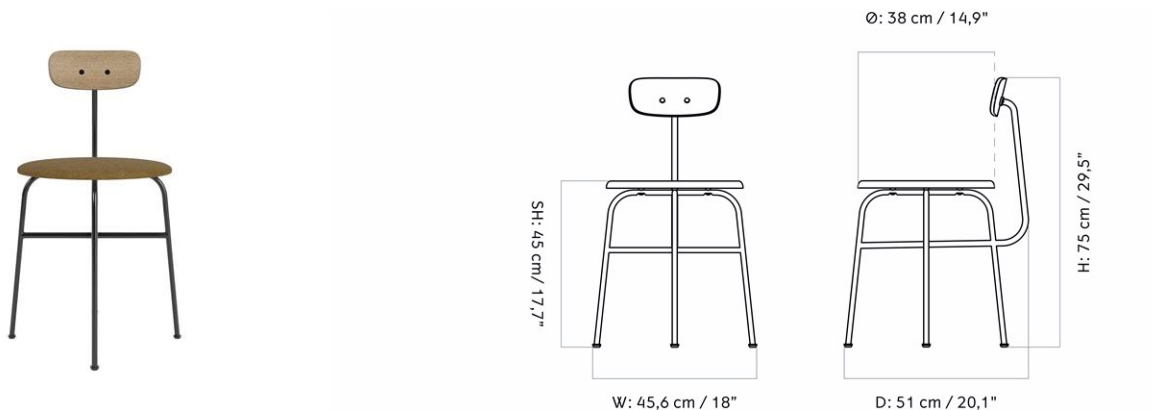

AFTERROOM DINING CHAIR, BLACK BASE, UPHOLSTERED SEAT, VENEER BACK

Designed by *Afteroom*

MASTER SKU	8481000PIM	
COLLI	1	
DIMENSIONS	H: 75 cm	W: 45 cm
	D: 50 cm	
	SH: 46 cm	SD: 34 cm

CARE INSTRUCTIONS

Discover our product care guide for comprehensive care instructions.

[Download](#)

Find more information in the dedicated product fact sheet for this product.

DESCRIPTION

RECOMMENDED COMBINATIONS

SKU	VARIANT	INCL. VAT USD	EXCL. VAT USD
8481009-020R00ZZ	Sierra - Black, 1001 - Black - NEW	730,00	730,00
8481009-000100ZZ	Sierra - Stone, 1611 - Natural Oak - NEW	730,00	730,00
8481000-000100ZZ	Audo Bouclé - Gold, 06 - Natural Oak - NEW	625,00	625,00

SPEC OPTIONS

MASTER SKU	VARIANT	INCL. VAT USD	EXCL. VAT USD
8481000PIM	Price Category - PCCOM - NEW	730,00	730,00
8481000PIM	Price Category - PC0L - NEW <i>Sierra, Camo</i>	730,00	730,00
8481000PIM	Price Category - PC4L - NEW	955,00	955,00
8481000PIM	Price Category - PC3L - NEW <i>Sheepskin Curly, Skandilock</i>	905,00	905,00
8481000PIM	Price Category - PC2L - NEW <i>Dunes, Sørensen / Nuance, Sørensen</i>	835,00	835,00
8481000PIM	Price Category - PC1L - NEW <i>Dakar, Nevotex / Envy, Sørensen / Ultra, Sørensen</i>	780,00	780,00
8481000PIM	Price Category - PC4T - NEW <i>Grand Mohair, Danish Art Weaving</i>	815,00	815,00