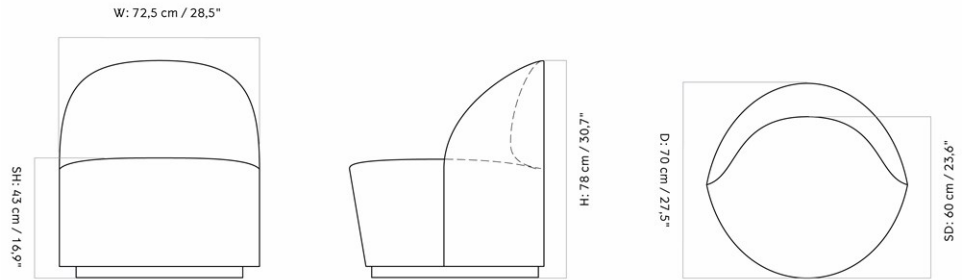

TEAROOM LOUNGE CHAIR, LOW BACK, SWIVEL W/RETURN

Designed by *Nick Ross*

MASTER SKU	9608200PIM	CARE INSTRUCTIONS	Discover our product care guide for comprehensive care instructions.
COLLI	1	DESCRIPTION	Download
DIMENSIONS	H: 78 cm W: 72.5 cm D: 70 cm SD: 60 cm SH: 43 cm SD: 60 cm		Find more information in the dedicated product fact sheet for this product.

STOCK OPTION

SKU	VARIANT	INCL. VAT USD	EXCL. VAT USD
9608201-01DJ05ZZ	Champion - Brown, 1-3114-041	3.540,00	3.540,00

RECOMMENDED COMBINATIONS

SKU	VARIANT	INCL. VAT USD	EXCL. VAT USD
9608203-020500ZZ	Safire - White, 0004	4.220,00	4.220,00
9608202-023G02ZZ	Hallingdal - Beige, 0200	3.975,00	3.975,00

SPEC OPTIONS

MASTER SKU	VARIANT	INCL. VAT USD	EXCL. VAT USD
9608200PIM	Price Category - PC4T <i>Grand Mohair, Danish Art Weaving</i>	4.985,00	4.985,00
9608200PIM	Price Category - PC3T <i>Safire, Sahco, Kvadrat / Vidar 4, Kvadrat / Zero, Sahco, Kvadrat</i>	4.220,00	4.220,00
9608200PIM	Price Category - PC2T <i>Canvas 2, Kvadrat / Fiord, Kvadrat / Hallingdal 65, Kvadrat / Reflect, Kvadrat / Savanna, Kvadrat / Steelcut Trio 3, Kvadrat</i>	3.975,00	3.975,00
9608200PIM	Price Category - PC1T <i>Barnum Bouclé, Audo / Champion, JAB / Illusion, Nevotex / Maple , Kvadrat / Remix, Kvadrat / Re-wool, Kvadrat</i>	3.540,00	3.540,00