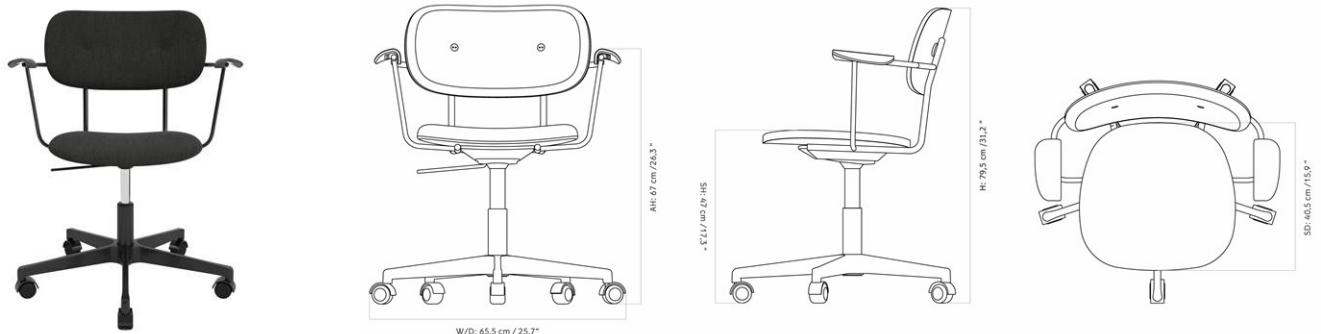

CO TASK CHAIR W/ARMREST, STAR BASE W/CASTERS, BLACK ALUMINIUM, UPHOLSTERED SEAT AND BACK

Designed by *Norm Architects*

MASTER SKU	1510600PIM	CARE INSTRUCTIONS	Discover our product care guide for comprehensive care instructions.
COLLI	1	DESCRIPTION	Download
DIMENSIONS	H: 79.5 cm D: 65.5 cm SH: 47 cm AH: 67 cm	W: 65.5 cm SD: 40.5 cm	The chair comes equipped with hard floor casters and safety brakes as standard. Find more information in the dedicated product fact sheet for this product.

RECOMMENDED COMBINATIONS

SKU	VARIANT	INCL. VAT USD	EXCL. VAT USD
1510609-010R00ZZ	Sierra - Black, 1001 - Dark Stained Oak - NEW	1.355,00	1.355,00

SPEC OPTIONS

MASTER SKU	VARIANT	INCL. VAT USD	EXCL. VAT USD
1510600PIM	Price Category - PC0L - NEW <i>Sierra, Camo</i>	1.355,00	1.355,00
1510600PIM	Price Category - PC4L - NEW	1.735,00	1.735,00
1510600PIM	Price Category - PC3L - NEW <i>Sheepskin Curly, Skandilock</i>	1.560,00	1.560,00
1510600PIM	Price Category - PC2L - NEW <i>Dunes, Sørensen / Nuance, Sørensen</i>	1.495,00	1.495,00
1510600PIM	Price Category - PC1L - NEW <i>Dakar, Nevotex / Envy, Sørensen / Ultra, Sørensen</i>	1.390,00	1.390,00
1510600PIM	Price Category - PC4T - NEW <i>Grand Mohair, Danish Art Weaving</i>	1.540,00	1.540,00
1510600PIM	Price Category - PC3T - NEW <i>Safire, Sahco, Kvadrat / Vidar 4, Kvadrat / Zero, Sahco, Kvadrat</i>	1.460,00	1.460,00