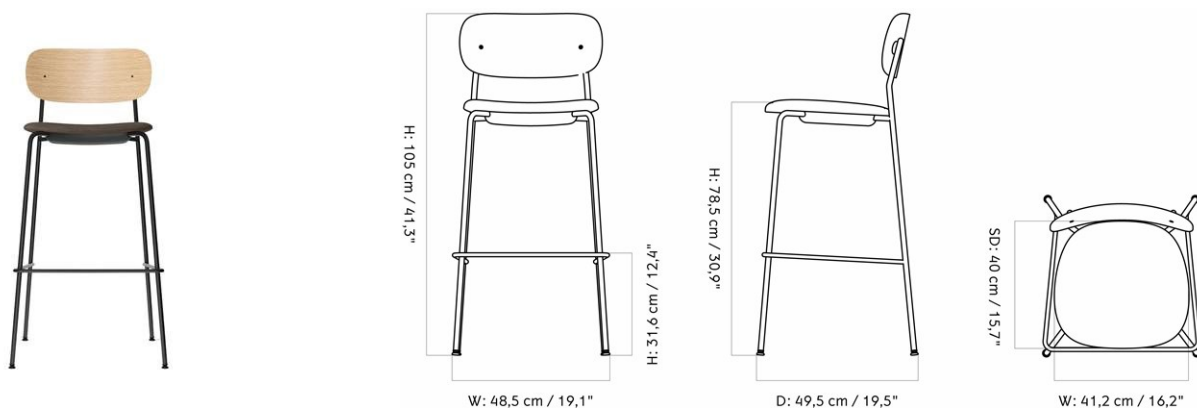

QUICK SHIP

SKU	VARIANT	INCL. VAT USD	EXCL. VAT USD
1182000-000000ZZ	Audo Bouclé - Beige, 02 - NEW	710,00	710,00

CO BAR CHAIR, UPHOLSTERED SEAT, OAK BACK

Designed by *Norm Architects*

MASTER SKU	1180000PIM	CARE INSTRUCTIONS	Discover our product care guide for comprehensive care instructions.
COLLI	1		Download
DIMENSIONS	H: 104.5 cm W: 50.9 cm	DESCRIPTION	Find more information in the dedicated product fact sheet for this product.
	D: 51 cm		
	SH: 78.5 cm SD: 39.5 cm		