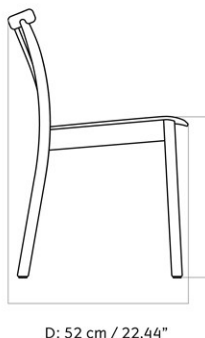

MERKUR DINING CHAIR, OAK SEAT AND BACK

Designed by *Skogstad & Wærnes*

MASTER SKU
COLLI
DIMENSIONS

1300040PIM
1
H: 78 cm   W: 46 cm
D: 52 cm
SH: 46 cm   SD: 42 cm

CARE INSTRUCTIONS

Discover our product care guide for comprehensive care instructions.

[Download](#)

DESCRIPTION

Find more information in the dedicated product fact sheet for this product.

QUICK SHIP

SKU	VARIANT	INCL. VAT USD	EXCL. VAT USD
130001	Black	815,00	815,00
130000	Natural oak	815,00	815,00