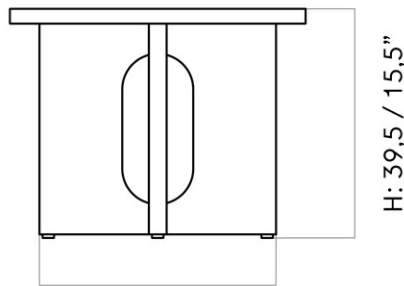

ANDROGYNE SIDE TABLE, WOOD BASE, MARBLE TOP

Designed by *Danielle Siggerud*

W: 35,5 cm / 14"

H: 39,5 / 15,5"