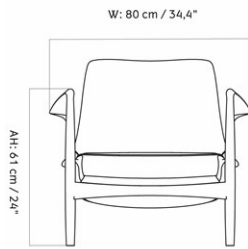

MASTER SKU	1226000PIM
COLLI	1
DIMENSIONS	H: 73 cm W: 80 cm
	D: 77 cm
	SH: 40 cm SD: 53 cm
	AH: 61 cm

CARE INSTRUCTIONS

Discover our product care guide for comprehensive care instructions.

[Download](#)

DESCRIPTION