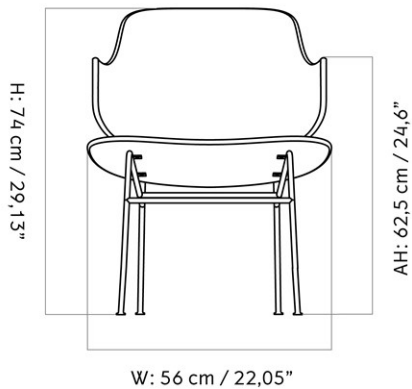

THE PENGUIN, LOUNGE CHAIR, BLACK BASE, NATURAL OAK
Designed by *Ib Kofod-Larsen Design*

COLLI	1		
DIMENSIONS	H: 74 cm	W: 56 cm	
	D: 64 cm		
	SH: 42 cm	AH: 59.3 cm	

CARE INSTRUCTIONS

Discover our product care guide for comprehensive care instructions.

[Download](#)

DESCRIPTION

Find more information in the dedicated product fact sheet for this product.

SKU	INCL. VAT USD	EXCL. VAT USD
1203025	1.095,00	1.095,00