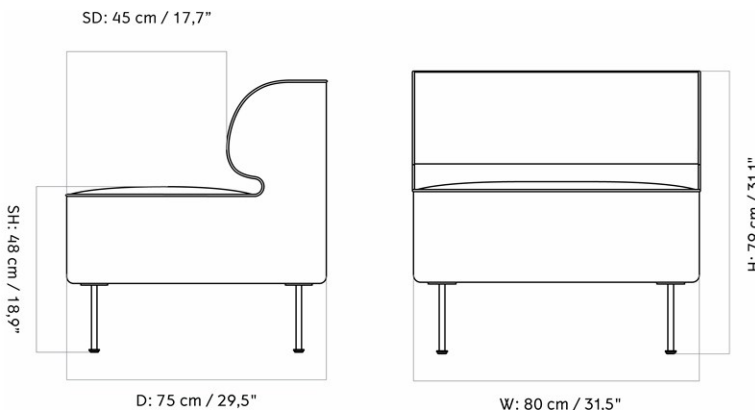

EAVE DINING SOFA 80

Designed by *Norm Architects*

MASTER SKU	9974000PIM		
COLLI	1		
DIMENSIONS	H: 79 cm	W: 80 cm	
	D: 75 cm		
	SH: 48 cm	SD: 45 cm	

CARE INSTRUCTIONS

Discover our product care guide for comprehensive care instructions.

[Download](#)

Find more information in the dedicated product fact sheet for this product.

DESCRIPTION

RECOMMENDED COMBINATIONS

SKU	VARIANT	INCL. VAT USD	EXCL. VAT USD
9974002-028U03ZZ	Fiord - Green, 0961	3.525,00	3.525,00
9974002-008U03ZZ	Fiord - Green, 0961	3.525,00	3.525,00

SPEC OPTIONS

MASTER SKU	VARIANT	INCL. VAT USD	EXCL. VAT USD
9974000PIM	Price Category - PC4T <i>Grand Mohair, Danish Art Weaving</i>	4.185,00	4.185,00
9974000PIM	Price Category - PC3T <i>Safire, Sahco, Kvadrat / Vidar 4, Kvadrat</i>	3.925,00	3.925,00
9974000PIM	Price Category - PC2T <i>Canvas 2, Kvadrat / Fiord, Kvadrat / Hallingdal 65, Kvadrat / Reflect, Kvadrat / Savanna, Kvadrat / Steelcut Trio 3, Kvadrat</i>	3.525,00	3.525,00
9974000PIM	Price Category - PC1T <i>Barnum Bouclé, Audo / Champion, JAB / Illusion, Nevotex / Maple , Kvadrat / Remix, Kvadrat / Re-wool, Kvadrat</i>	2.655,00	2.655,00
9974000PIM	Price Category - PC0T <i>Audo Bouclé, Audo</i>	2.305,00	2.305,00