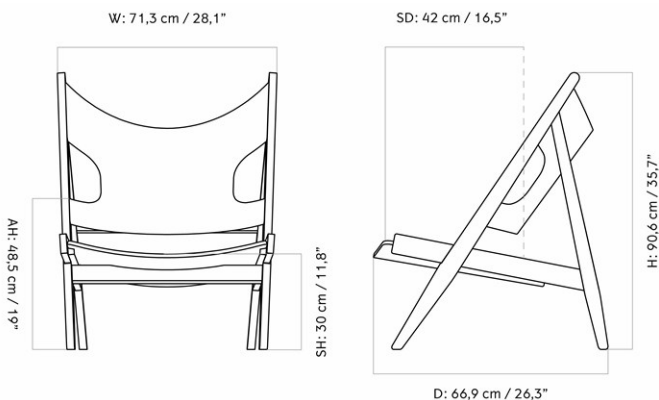

KNITTING LOUNGE CHAIR, OAK BASE

Designed by *Ib Kofod-Larsen Design*

MASTER SKU	9680000PIM
COLLI	1
DIMENSIONS	H: 90.6 cm W: 71.3 cm D: 66.9 cm SH: 30 cm SD: 42 cm AH: 48.5 cm

CARE INSTRUCTIONS

Discover our product care guide for comprehensive care instructions.