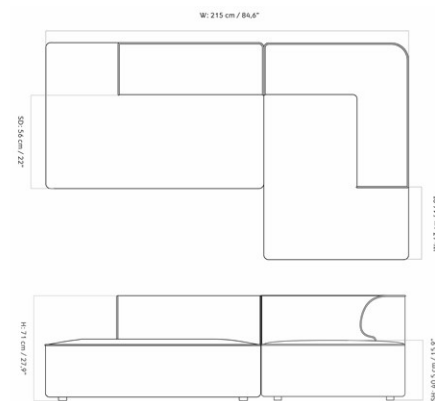

EAVE MODULAR SOFA 86, 2 SEATER, CONFIGURATION 8

Designed by *Norm Architects*

MASTER SKU	9986520PIM
COLLI	1
DIMENSIONS	H: 71 cm W: 215 cm D: 129 cm
	SH: 40.5 cm SD: 56 cm AH: 70 cm

CARE INSTRUCTIONS

Discover our product care guide for comprehensive care instructions.

[Download](#)

DESCRIPTION

Find more information in the dedicated product fact sheet for this product.

RECOMMENDED COMBINATIONS

SKU	VARIANT	INCL. VAT USD	EXCL. VAT USD
9986503-020B00ZZ	Safire - Blue, 0012	6.850,00	6.850,00
9986503-020000ZZ	Safire - Black, 0001	6.850,00	6.850,00
9986502-020P01ZZ	Savanna - White, 0202	6.120,00	6.120,00
9986501-020B00ZZ	Champion - Green, 1-3114-035	5.390,00	5.390,00
9986500-020500ZZ	Audo Bouclé - Dark grey, 16	4.765,00	4.765,00
9986500-020300ZZ	Audo Bouclé - Bordeaux, 08	4.765,00	4.765,00
9986500-020100ZZ	Audo Bouclé - Gold, 06	4.765,00	4.765,00
9986500-020000ZZ	Audo Bouclé - Beige, 02	4.765,00	4.765,00

SPEC OPTIONS

MASTER SKU	VARIANT	INCL. VAT USD	EXCL. VAT USD
9986520PIM	Price Category - PC4T <i>Grand Mohair, Danish Art Weaving</i>	7.580,00	7.580,00
9986520PIM	Price Category - PC3T <i>Safire, Sahco, Kvadrat / Vidar 4, Kvadrat</i>	6.850,00	6.850,00