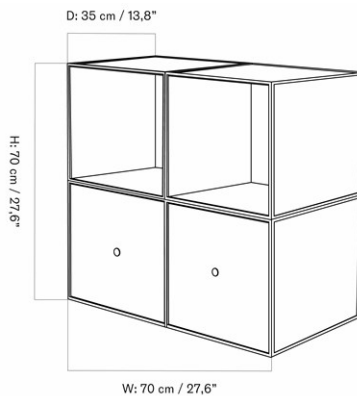

FRAME FOUR STANDARD

Designed by *Mogens Lassen*

MASTER SKU	BL39600PIM
COLLI	1
DIMENSIONS	H: 70 cm W: 70 cm D: 35 cm

CARE INSTRUCTIONS

Discover our product care guide for comprehensive care instructions.

[Download](#)

DESCRIPTION

Find more information in the dedicated product fact sheet for this product.

STOCK OPTION

SKU	VARIANT	INCL. VAT USD	EXCL. VAT USD
BL39454	Black	2.020,00	2.020,00
BL39451	Oak	2.020,00	2.020,00

RECOMMENDED COMBINATIONS

SKU	VARIANT	INCL. VAT USD	EXCL. VAT USD
BL39459	Sand	1.630,00	1.630,00