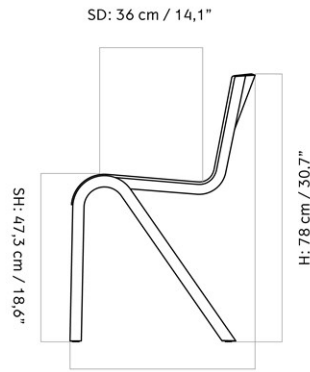

SH: 47,3 cm / 18,6"

SD: 36 cm / 14,1"

H: 78 cm / 30,7"

D: 50 cm / 19,7"

SW: 41,5 cm / 16,4"

MASTER SKU COLLI DIMENSIONS

8201100PIM
1
H: 78 cm   W: 47.5 cm
D: 50 cm
SH: 47.3 cm   SD: 36 cm

CARE INSTRUCTIONS

Discover our product care guide for comprehensive care instructions.

[Download](#)

DESCRIPTION

Find more information in the dedicated product fact sheet for this product.

STOCK OPTION

SKU	VARIANT	INCL. VAT USD	EXCL. VAT USD
8201100-02ZZZZZZ	Black	505,00	505,00
8201100-01ZZZZZZ	Red stained oak	505,00	505,00
8201100-00ZZZZZZ	Natural oak	505,00	505,00

SPEC OPTIONS

MASTER SKU	VARIANT	INCL. VAT USD	EXCL. VAT USD
8201100PIM	Dependent On Selected Oak	505,00	505,00