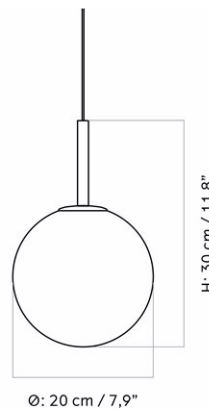

TR BULB PENDANT

Designed by *Tim Rundle*

MASTER SKU
COLLI

1490000PIM
1

CARE INSTRUCTIONS

Discover our product care guide for comprehensive care instructions.

[Download](#)

DESCRIPTION

Find more information in the dedicated product fact sheet for this product.

STOCK OPTION

SKU	VARIANT	INCL. VAT USD	EXCL. VAT USD
1493939U	Matt Bulb - H41 cm - Brushed Brass	325,00	325,00
1493639U	Matt Bulb - H45 cm - Black	470,00	470,00