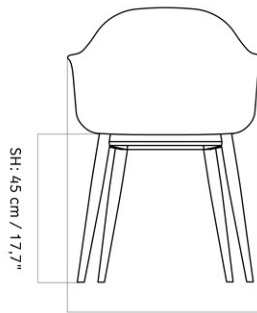

HARBOUR DINING CHAIR, OAK BASE, PLASTIC SHELL

Designed by *Norm Architects*

W: 58,5 cm / 23"

SD: 42 cm / 16,5"

AH: 67,5 cm / 26,6"

H: 81 cm / 31,9"

D: 57,5 cm / 22,6"

MASTER SKU	9350639PIM		
COLLI	1		
DIMENSIONS	H: 81 cm	W: 58.5 cm	
	D: 57.5 cm		
	SH: 45 cm	SD: 42 cm	
	AH: 67.5 cm		