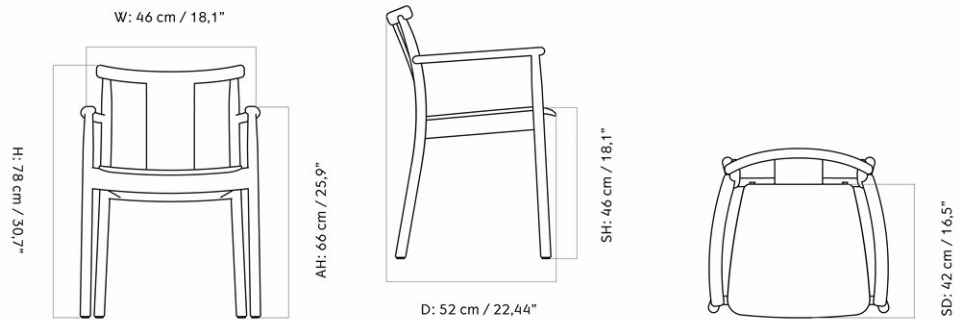

MERKUR DINING CHAIR W/ARMREST, OAK SEAT AND BACK

Designed by *Skogstad & Wærnes*

MASTER SKU
COLLI
DIMENSIONS

1300030PIM
1
H: 78 cm
D: 52 cm
SH: 46 cm
AH: 66 cm

W: 46 cm

SD: 42 cm

CARE INSTRUCTIONS

Discover our product care guide for comprehensive care instructions.

[Download](#)

DESCRIPTION

Find more information in the dedicated product fact sheet for this product.

QUICK SHIP

SKU	VARIANT	INCL. VAT USD	EXCL. VAT USD
130003	Black	1.010,00	1.010,00
130002	Natural oak	1.010,00	1.010,00