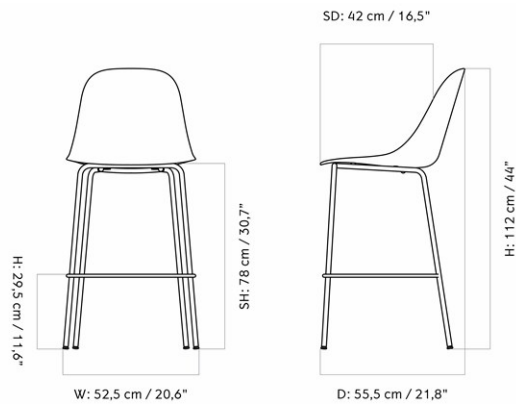

HARBOUR SIDE BAR CHAIR, UPHOLSTERED SHELL

Designed by *Norm Architects*

MASTER SKU	9280000PIM
COLLI	1
DIMENSIONS	H: 112 cm W: 52.5 cm
	D: 55.5 cm
	SH: 78 cm SD: 42 cm

CARE INSTRUCTIONS

Discover our product care guide for comprehensive care instructions.

[Download](#)

DESCRIPTION

Find more information in the dedicated product fact sheet for this product.

SPEC OPTIONS

MASTER SKU	VARIANT	INCL. VAT USD	EXCL. VAT USD
9280000PIM	Price Category - PC0L - NEW <i>Sierra, Camo</i>	1.475,00	1.475,00
9280000PIM	Price Category - PC0T <i>Audo Bouclé, Audo</i>	835,00	835,00
9280000PIM	Price Category - PC4T <i>Grand Mohair, Danish Art Weaving</i>	1.575,00	1.575,00
9280000PIM	Price Category - PC4L	2.725,00	2.725,00
9280000PIM	Price Category - PC3L <i>Sheepskin Curly, Skandilock</i>	1.995,00	1.995,00
9280000PIM	Price Category - PC2L <i>Dunes, Sørensen / Nuance, Sørensen</i>	1.645,00	1.645,00
9280000PIM	Price Category - PC1L <i>Dakar, Nevotex / Ultra, Sørensen</i>	1.540,00	1.540,00
9280000PIM	Price Category - PC3T <i>Safire, Sahco, Kvadrat / Vidar 4, Kvadrat / Zero, Sahco, Kvadrat</i>	1.505,00	1.505,00
9280000PIM	Price Category - PC2T <i>Canvas 2, Kvadrat / Fiord, Kvadrat / Hallingdal 65, Kvadrat / Reflect, Kvadrat / Savanna, Kvadrat / Steelcut Trio 3, Kvadrat</i>	1.215,00	1.215,00
9280000PIM	Price Category - PC1T <i>Barnum Bouclé, Audo / Champion, JAB / Illusion, Nevotex / Maple , Kvadrat / Remix, Kvadrat / Re-wool, Kvadrat</i>	955,00	955,00