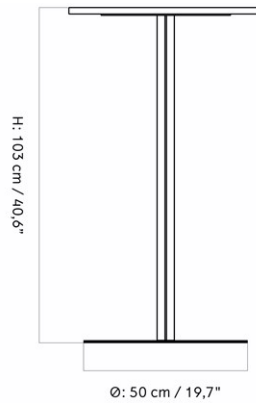

HARBOUR COLUMN BAR TABLE, ROUND BASE, 70X60 CM / 28X24"

Designed by *Norm Architects*

MASTER SKU	9300006PIM
COLLI	1
DIMENSIONS	H: 103 cm W: 60 cm D: 70 cm

CARE INSTRUCTIONS

Discover our product care guide for comprehensive care instructions.

[Download](#)

Find more information in the dedicated product fact sheet for this product.

DESCRIPTION

STOCK OPTION

SKU	VARIANT	INCL. VAT USD	EXCL. VAT USD
9310659	Estremoz Marble Off White Top	1.265,00	1.265,00
9310539	Black Painted Oak Veneer Top	885,00	885,00
9310149	Charcoal Linoleum Top	885,00	885,00

RECOMMENDED COMBINATIONS

SKU	VARIANT	INCL. VAT USD	EXCL. VAT USD
9310139	Kunis Breccia Stone Top	1.630,00	1.630,00