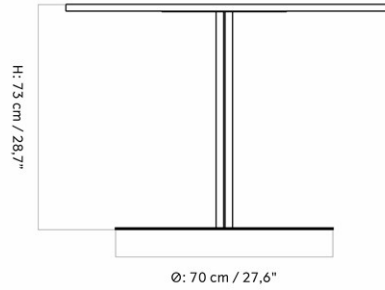

HARBOUR COLUMN DINING TABLE, ROUND BASE, Ø105 CM

Designed by *Norm Architects*

MASTER SKU
COLLI
DIMENSIONS

9320004PIM
1
H: 73 cm   W: 105 cm
D: 105 cm
Ø: 105, cm

CARE INSTRUCTIONS

Discover our product care guide for comprehensive care instructions.

[Download](#)

DESCRIPTION

Find more information in the dedicated product fact sheet for this product.

STOCK OPTION

SKU	VARIANT	INCL. VAT USD	EXCL. VAT USD
9316659	Black Steel Round Base - Estremoz Marble Off White Top	2.020,00	2.020,00

RECOMMENDED COMBINATIONS

SKU	VARIANT	INCL. VAT USD	EXCL. VAT USD
9316139	Black Steel Round Base - Kunis Breccia Stone	2.240,00	2.240,00