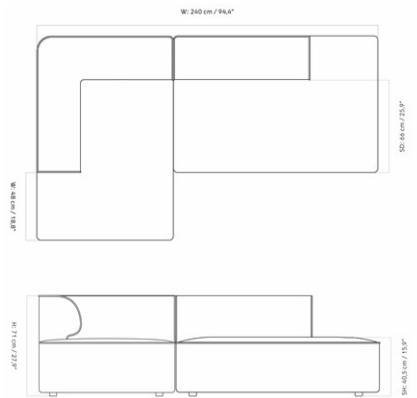

EAVE MODULAR SOFA 96, 2 SEATER, CONFIGURATION 7

Designed by *Norm Architects*

MASTER SKU	9987620PIM	
COLLI	1	
DIMENSIONS	H: 71 cm	W: 240 cm
	D: 144 cm	
	SH: 40.5 cm	SD: 66 cm
	AH: 70 cm	

CARE INSTRUCTIONS

Discover our product care guide for comprehensive care instructions.

[Download](#)

DESCRIPTION

Find more information in the dedicated product fact sheet for this product.

RECOMMENDED COMBINATIONS

SKU	VARIANT	INCL. VAT USD	EXCL. VAT USD
9987603-020B00ZZ	Safire - Blue, 0012	7.545,00	7.545,00
9987603-020000ZZ	Safire - Black, 0001	7.545,00	7.545,00
9987602-020P01ZZ	Savanna - White, 0202	6.815,00	6.815,00
9987601-020B00ZZ	Champion - Green, 1-3114-035	6.085,00	6.085,00
9987600-020500ZZ	Audo Bouclé - Dark grey, 16	5.460,00	5.460,00
9987600-020300ZZ	Audo Bouclé - Bordeaux, 08	5.460,00	5.460,00
9987600-020100ZZ	Audo Bouclé - Gold, 06	5.460,00	5.460,00
9987600-020000ZZ	Audo Bouclé - Beige, 02	5.460,00	5.460,00

SPEC OPTIONS

MASTER SKU	VARIANT	INCL. VAT USD	EXCL. VAT USD
9987620PIM	Price Category - PC4T <i>Grand Mohair, Danish Art Weaving</i>	8.275,00	8.275,00
9987620PIM	Price Category - PC3T <i>Safire, Sahco, Kvadrat / Vidar 4, Kvadrat</i>	7.545,00	7.545,00