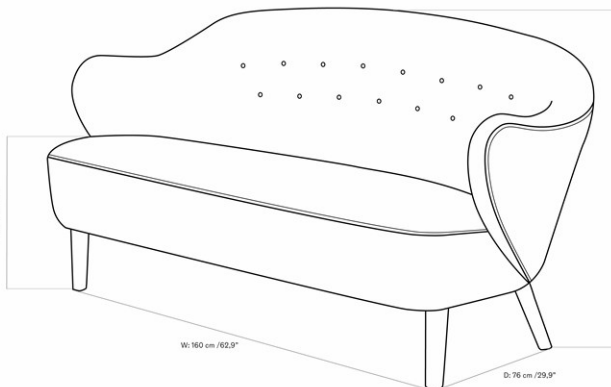

INGEBORG SOFA, W/VEGETAL BUTTONS

Designed by *Flemming Lassen*

MASTER SKU	1500600PIM		
COLLI	1		
DIMENSIONS	H: 79 cm	W: 160 cm	
	D: 76 cm		
	SH: 43 cm	SD: 50 cm	
	AH: 62 cm		

CARE INSTRUCTIONS

Discover our product care guide for comprehensive care instructions.

[Download](#)

Find more information in the dedicated product fact sheet for this product.

DESCRIPTION

STOCK OPTION

SKU	VARIANT	INCL. VAT USD	EXCL. VAT USD
1500603-032M05ZZ	Dark Stained Oak - Zero - Beige, 0001	7.525,00	7.525,00

RECOMMENDED COMBINATIONS

SKU	VARIANT	INCL. VAT USD	EXCL. VAT USD
1500603-002M05ZZ	Natural Oak - Zero - Beige, 0001	7.525,00	7.525,00

SPEC OPTIONS

MASTER SKU	VARIANT	INCL. VAT USD	EXCL. VAT USD
1500600PIM	Price Category - PC4L	10.900,00	10.900,00
1500600PIM	Price Category - PC3L <i>Sheepskin Curly, Skandilock / Sheepskin Curly, Nevotex</i>	9.870,00	9.870,00
1500600PIM	Price Category - PC2L <i>Dunes, Sørensen / Nuance, Sørensen</i>	9.020,00	9.020,00
1500600PIM	Price Category - PC1L <i>Dakar, Nevotex / Envy, Sørensen / Ultra, Sørensen</i>	7.905,00	7.905,00
1500600PIM	Price Category - PC4T <i>Grand Mohair, Danish Art Weaving</i>	8.360,00	8.360,00