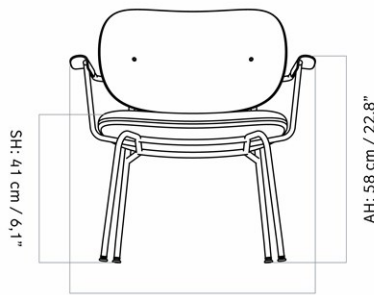

CO LOUNGE CHAIR W/ARMREST, UPHOLSTERED SEAT, OAK BACK

Designed by *Norm Architects*

W: 70 cm / 27,5"