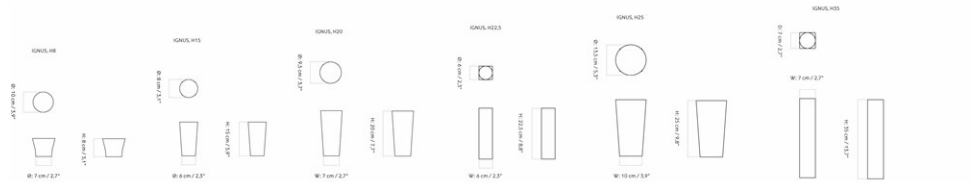

Find more information in the dedicated product fact sheet for this product.

STOCK OPTION

SKU	VARIANT	INCL. VAT USD	EXCL. VAT USD
BL11116	Standard - White	27,00	27,00

IGNUS FLAMELESS CANDLE

Designed by *Audo*