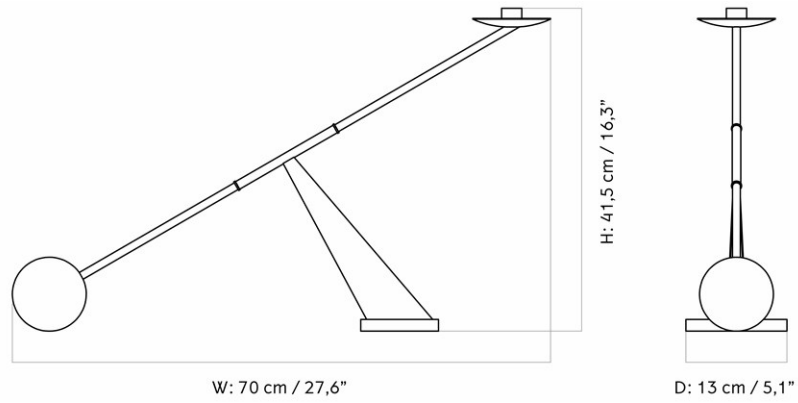

INTERCONNECT CANDLE HOLDER
Designed by *Colin King Studio LLC*

MASTER SKU
COLLI

4709000PIM
2

CARE INSTRUCTIONS

Discover our product care guide for comprehensive care instructions.

DESCRIPTION

[Download](#)

Find more information in the dedicated product fact sheet for this product.

STOCK OPTION

SKU	VARIANT	INCL. VAT USD	EXCL. VAT USD
4709859	Bronze - NEW	650,00	650,00
4709839	Polished Brass	645,00	645,00
4709539	Black	450,00	450,00