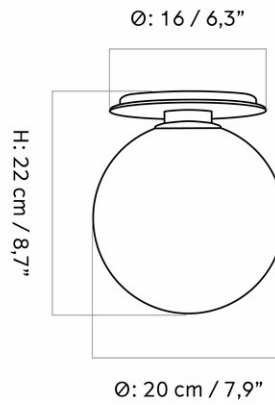

TR BULB CEILING/WALL LAMP

Designed by *Tim Rundle*

MASTER SKU 1464000PIM
COLLI 1
DIMENSIONS H: 22 cm   Ø: 16, cm

CARE INSTRUCTIONS

Discover our product care guide for comprehensive care instructions.

[Download](#)

DESCRIPTION

Find more information in the dedicated product fact sheet for this product.

STOCK OPTION

SKU	VARIANT	INCL. VAT USD	EXCL. VAT USD
1494639U	Matt Bulb - Black	415,00	415,00
1464639U	Matt Bulb - Brushed Brass	470,00	470,00