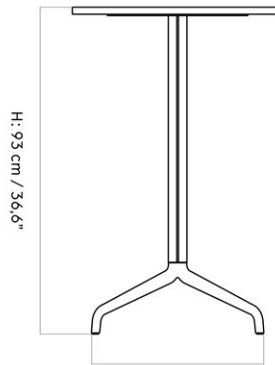

HARBOUR COLUMN COUNTER TABLE, STAR BASE, 70X60 CM / 28X24"

Designed by *Norm Architects*

H: 93 cm / 36,6"

D/W: 49 cm / 19,3"