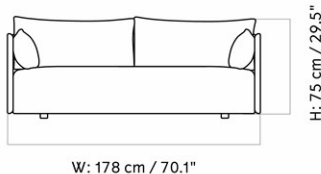

OFFSET SOFA, 2 SEATER

Designed by *Norm Architects*

MASTER SKU	9850000PIM	CARE INSTRUCTIONS	Discover our product care guide for comprehensive care instructions.
COLLI	1	DESCRIPTION	Download
DIMENSIONS	H: 75 cm W: 178 cm D: 90 cm SH: 38 cm SD: 62 cm AH: 65 cm		Find more information in the dedicated product fact sheet for this product.

RECOMMENDED COMBINATIONS

SKU	VARIANT	INCL. VAT USD	EXCL. VAT USD
9850020-000300ZZ	Audo Bouclé - Beige, 02	3.300,00	3.300,00
9850020-000200ZZ	Audo Bouclé - Dark grey, 16	3.300,00	3.300,00
9850020-000100ZZ	Audo Bouclé - Bordeaux, 08	3.300,00	3.300,00
9850020-000000ZZ	Audo Bouclé - Gold, 06	3.300,00	3.300,00
9850003-000003ZZ	Safire - Black, 0001	5.505,00	5.505,00
9850002-00280NZZ	Savanna - White/Cream, 0202	4.760,00	4.760,00

SPEC OPTIONS

MASTER SKU	VARIANT	INCL. VAT USD	EXCL. VAT USD
9850000PIM	Price Category - PC0T <i>Audo Bouclé, Audø</i>	3.300,00	3.300,00
9850000PIM	Price Category - PC4T <i>Grand Mohair, Danish Art Weaving</i>	6.365,00	6.365,00
9850000PIM	Price Category - PC3T <i>Safire, Sahco, Kvadrat / Vidar 4, Kvadrat</i>	5.505,00	5.505,00