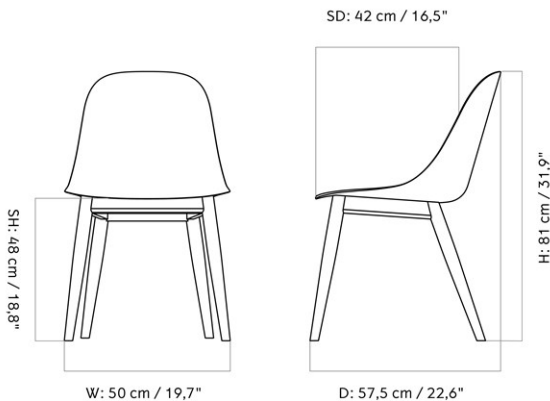

HARBOUR SIDE DINING CHAIR, OAK BASE, UPHOLSTERED SHELL

Designed by *Norm Architects*

MASTER SKU	9395000PIM	
COLLI	1	
DIMENSIONS	H: 81 cm	W: 50 cm
	D: 57.5 cm	
	SH: 45 cm	SD: 42 cm

CARE INSTRUCTIONS

Discover our product care guide for comprehensive care instructions.

[Download](#)

Find more information in the dedicated product fact sheet for this product.

DESCRIPTION

RECOMMENDED COMBINATIONS

SKU	VARIANT	INCL. VAT USD	EXCL. VAT USD
9395002-019R05ZZ	Dark Stained Oak - Fiord - Green, 0961	1.075,00	1.075,00
9395001-000A00ZZ	Black - Champion - Green, 1-3114-035	835,00	835,00

SPEC OPTIONS

MASTER SKU	VARIANT	INCL. VAT USD	EXCL. VAT USD
9395000PIM	Price Category - PC0L - NEW <i>Sierra, Camo</i>	1.305,00	1.305,00
9395000PIM	Price Category - PC0T <i>Audo Bouclé, Audo</i>	730,00	730,00
9395000PIM	Price Category - PC4T <i>Grand Mohair, Danish Art Weaving</i>	1.355,00	1.355,00
9395000PIM	Price Category - PC4L	2.305,00	2.305,00
9395000PIM	Price Category - PC3L <i>Sheepskin Curly, Skandilock</i>	1.715,00	1.715,00
9395000PIM	Price Category - PC2L <i>Dunes, Sørensen / Nuance, Sørensen</i>	1.445,00	1.445,00
9395000PIM	Price Category - PC1L <i>Dakar, Nevotex / Ultra, Sørensen</i>	1.340,00	1.340,00