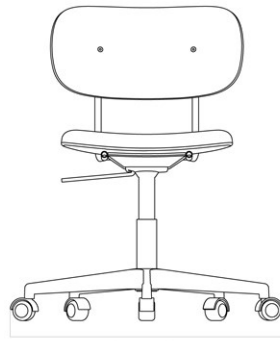

CO TASK CHAIR, STAR BASE W/CASTERS, POLISHED ALUMINIUM, UPHOLSTERED SEAT

Designed by *Norm Architects*

W/D: 65.5 cm / 25.7"