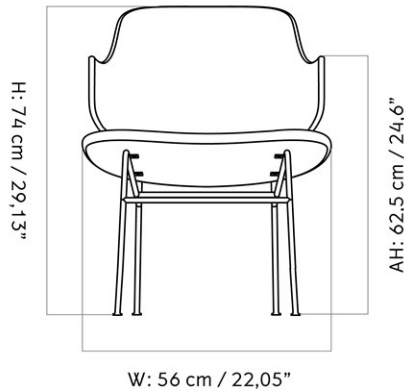

THE PENGUIN LOUNGE CHAIR, UPHOLSTERED SEAT, NATURAL OAK BACK
Designed by *Ib Kofod-Larsen Design*

MASTER SKU	1202000PIM
COLLI	1
DIMENSIONS	H: 74 cm W: 56 cm
	D: 64 cm
	SH: 42 cm SD: 44.5 cm
	AH: 62.5 cm

CARE INSTRUCTIONS

Discover our product care guide for comprehensive care instructions.

[Download](#)

Find more information in the dedicated product fact sheet for this product.

DESCRIPTION

RECOMMENDED COMBINATIONS

SKU	VARIANT	INCL. VAT USD	EXCL. VAT USD
1202005-000200ZZ	Dakar - Black, 0842	1.715,00	1.715,00
1202005-000100ZZ	Dakar - Brown, 0329	1.715,00	1.715,00
1202005-000000ZZ	Dakar - Cognac, 0250	1.715,00	1.715,00
1202002-000100ZZ	Hallingdal - Red, 0600	1.475,00	1.475,00
1202002-000000ZZ	Hallingdal - Grey, 0110	1.475,00	1.475,00
1202001-000100ZZ	Re-wool - Yellow/Ochre, 0448	1.410,00	1.410,00
1202001-000000ZZ	Re-wool - Beige, 0218	1.410,00	1.410,00

SPEC OPTIONS

MASTER SKU	VARIANT	INCL. VAT USD	EXCL. VAT USD
1202000PIM	Price Category - PC4L	2.500,00	2.500,00
1202000PIM	Price Category - PC3L <i>Sheepskin Curly, Skandilock</i>	2.240,00	2.240,00
1202000PIM	Price Category - PC4T <i>Grand Mohair, Danish Art Weaving</i>	1.595,00	1.595,00