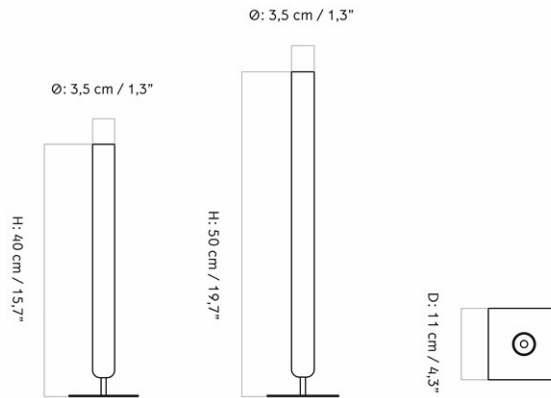

STANCE VASE

Designed by *Colin King Studio LLC*

MASTER SKU
COLLI

4780000PIM
2

CARE INSTRUCTIONS

Discover our product care guide for
comprehensive care instructions.

DESCRIPTION

[Download](#)

Find more information in the dedicated
product fact sheet for this product.

STOCK OPTION

SKU	VARIANT	INCL. VAT USD	EXCL. VAT USD
4785859	H50 cm	310,00	310,00
4784859	H40 cm	295,00	295,00