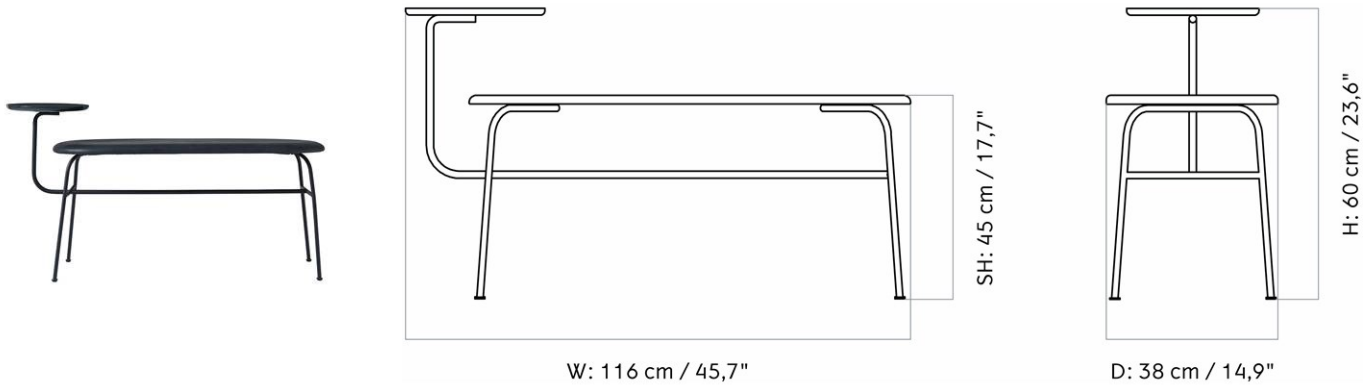

AFTERROOM BENCH

Designed by *Afteroom*

MASTER SKU	8870500PIM	CARE INSTRUCTIONS	Discover our product care guide for comprehensive care instructions.
COLLI	1		Download
DIMENSIONS	H: 60 cm W: 116 cm	DESCRIPTION	Find more information in the dedicated product fact sheet for this product.
	D: 38 cm SH: 45 cm SD: 38 cm		

SPEC OPTIONS

MASTER SKU	VARIANT	INCL. VAT USD	EXCL. VAT USD
8870500PIM	Price Category - PC0L - NEW <i>Sierra, Camo</i>	1.700,00	1.700,00
8870500PIM	Price Category - PC0T <i>Audo Bouclé, Audø</i>	1.200,00	1.200,00
8870500PIM	Price Category - PC4T <i>Grand Mohair, Danish Art Weaving</i>	2.065,00	2.065,00
8870500PIM	Price Category - PC4L	2.950,00	2.950,00
8870500PIM	Price Category - PC3L <i>Sheepskin Curly, Skandilock</i>	2.205,00	2.205,00
8870500PIM	Price Category - PC2L <i>Dunes, Sørensen / Nuance, Sørensen</i>	1.940,00	1.940,00
8870500PIM	Price Category - PC1L <i>Dakar, Nevotex / Envy, Sørensen / Ultra, Sørensen</i>	1.770,00	1.770,00
8870500PIM	Price Category - PC3T <i>Safire, Sahco, Kvadrat / Vidar 4, Kvadrat / Zero, Sahco, Kvadrat</i>	1.925,00	1.925,00
8870500PIM	Price Category - PC2T <i>Canvas 2, Kvadrat / Fiord, Kvadrat / Hallingdal 65, Kvadrat / Reflect, Kvadrat / Savanna, Kvadrat / Steelcut Trio 3, Kvadrat</i>	1.680,00	1.680,00
8870500PIM	Price Category - PC1T <i>Barnum Bouclé, Audø / Champion, JAB / Illusion, Nevotex / Maple, Kvadrat / Remix, Kvadrat / Re-wool, Kvadrat</i>	1.425,00	1.425,00