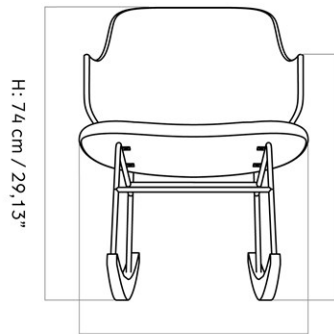

THE PENGUIN ROCKING CHAIR, UPHOLSTERED SEAT, NATURAL OAK BACK
Designed by *Ib Kofod-Larsen Design*

W: 56 cm / 22,05"

AH: 63,5 cm / 25"