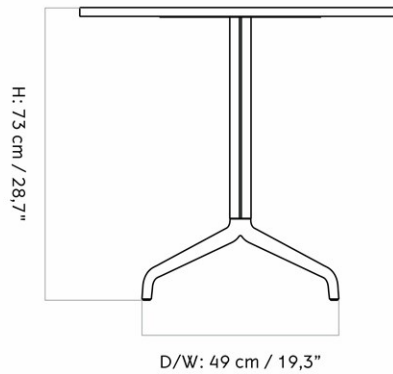

HARBOUR COLUMN DINING TABLE, STAR, Ø80 CM

Designed by *Norm Architects*

MASTER SKU
COLLI
DIMENSIONS

9320000PIM
1
H: 73 cm   W: 80 cm
D: 80 cm
Ø: 80, cm

CARE INSTRUCTIONS

DESCRIPTION

Discover our product care guide for comprehensive care instructions.

[Download](#)

Find more information in the dedicated product fact sheet for this product.

RECOMMENDED COMBINATIONS

SKU	VARIANT	INCL. VAT USD	EXCL. VAT USD
9327659	Black Steel Star Base - Estremoz Marble Off White Top	1.725,00	1.725,00
9327539	Black Steel Star Base - Black Painted Oak Veneer Top	1.340,00	1.340,00
9327149	Black Steel Star Base - Charcoal Linoleum Top	1.340,00	1.340,00
9327139	Black Steel Star Base - Kunis Breccia Stone	1.985,00	1.985,00