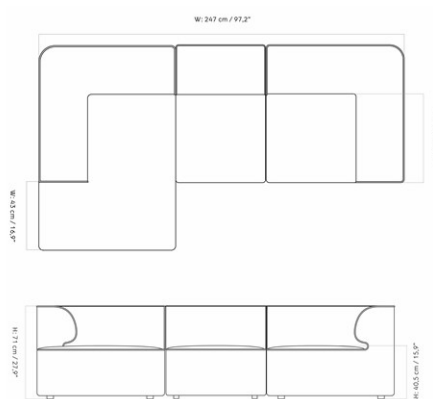

EAVE MODULAR SOFA 86, 3 SEATER, CONFIGURATION 12

Designed by *Norm Architects*

MASTER SKU	9986920PIM	
COLLI	1	
DIMENSIONS	H: 71 cm	W: 247 cm
	D: 129 cm	
	SH: 40.5 cm	SD: 56 cm
	AH: 70 cm	

CARE INSTRUCTIONS

Discover our product care guide for comprehensive care instructions.

[Download](#)

DESCRIPTION

Find more information in the dedicated product fact sheet for this product.

RECOMMENDED COMBINATIONS

SKU	VARIANT	INCL. VAT USD	EXCL. VAT USD
9986903-020B00ZZ	Safire - Blue, 0012	9.445,00	9.445,00
9986903-020000ZZ	Safire - Black, 0001	9.445,00	9.445,00
9986902-020P01ZZ	Savanna - White, 0202	8.485,00	8.485,00
9986901-020B00ZZ	Champion - Green, 1-3114-035	7.010,00	7.010,00
9986900-020500ZZ	Audo Bouclé - Dark grey, 16	6.120,00	6.120,00
9986900-020300ZZ	Audo Bouclé - Bordeaux, 08	6.120,00	6.120,00
9986900-020100ZZ	Audo Bouclé - Gold, 06	6.120,00	6.120,00
9986900-020000ZZ	Audo Bouclé - Beige, 02	6.120,00	6.120,00

SPEC OPTIONS

MASTER SKU	VARIANT	INCL. VAT USD	EXCL. VAT USD
9986920PIM	Price Category - PC4T <i>Grand Mohair, Danish Art Weaving</i>	10.345,00	10.345,00
9986920PIM	Price Category - PC3T <i>Safire, Sahco, Kvadrat / Vidar 4, Kvadrat</i>	9.445,00	9.445,00