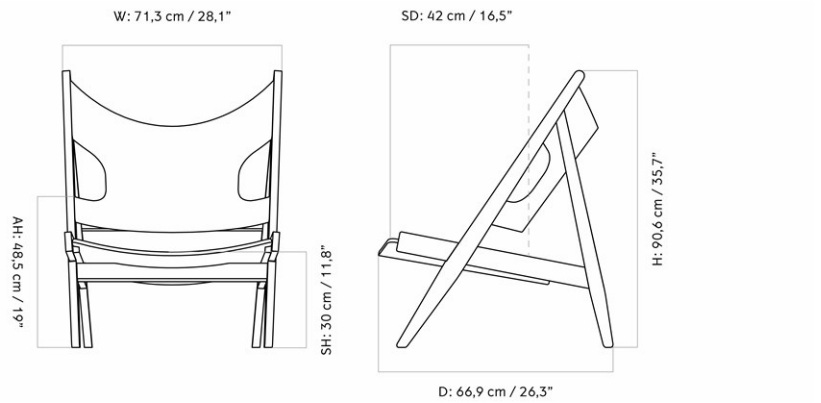

KNITTING LOUNGE CHAIR, WALNUT BASE

Designed by *Ib Kofod-Larsen Design*

MASTER SKU	9682000PIM
COLLI	1
DIMENSIONS	H: 90.6 cm W: 71.3 cm
	D: 66.9 cm
	SH: 30 cm SD: 42 cm
	AH: 48.5 cm

CARE INSTRUCTIONS

Discover our product care guide for comprehensive care instructions.

[Download](#)

Find more information in the dedicated product fact sheet for this product.

DESCRIPTION

SPEC OPTIONS

MASTER SKU	VARIANT	INCL. VAT USD	EXCL. VAT USD
9682000PIM	Price Category - PC0T <i>Audo Bouclé, Audo</i>	3.300,00	3.300,00
9682000PIM	Price Category - PC4T <i>Grand Mohair, Danish Art Weaving</i>	4.570,00	4.570,00
9682000PIM	Price Category - PC4L	6.640,00	6.640,00
9682000PIM	Price Category - PC3L <i>Sheepskin Curly, Skandilock</i>	6.170,00	6.170,00
9682000PIM	Price Category - PC2L <i>Dunes, Sørensen / Nuance, Sørensen</i>	5.405,00	5.405,00
9682000PIM	Price Category - PC1L <i>Dakar, Nevotex / Envy, Sørensen / Ultra, Sørensen</i>	4.985,00	4.985,00
9682000PIM	Price Category - PC3T <i>Safire, Sahco, Kvadrat / Vidar 4, Kvadrat / Zero, Sahco, Kvadrat</i>	4.465,00	4.465,00
9682000PIM	Price Category - PC2T <i>Canvas 2, Kvadrat / Fiord, Kvadrat / Hallingdal 65, Kvadrat / Reflect, Kvadrat / Savanna, Kvadrat / Steelcut Trio 3, Kvadrat</i>	4.290,00	4.290,00
9682000PIM	Price Category - PC1T <i>Barnum Bouclé, Audo / Illusion, Nevotex / Maple, Kvadrat / Remix, Kvadrat / Re-wool, Kvadrat</i>	3.870,00	3.870,00