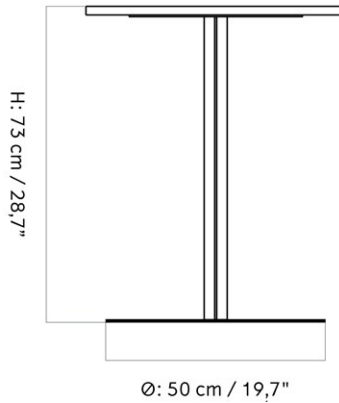

HARBOUR COLUMN DINING TABLE, ROUND BASE, 60X70 CM

Designed by *Norm Architects*

MASTER SKU
COLLI
DIMENSIONS

9320002PIM
1
H: 73 cm   W: 60 cm
D: 70 cm

CARE INSTRUCTIONS

Discover our product care guide for comprehensive care instructions.

[Download](#)

Find more information in the dedicated product fact sheet for this product.

DESCRIPTION

STOCK OPTION

SKU	VARIANT	INCL. VAT USD	EXCL. VAT USD
9309659	Black Steel Round Base - Estremoz Marble Off White Top	1.265,00	1.265,00
9309539	Black Steel Round Base - Black Painted Oak Veneer Top	885,00	885,00
9308149	Black Steel Round Base - Charcoal Linoleum Top	810,00	810,00
9308659	Black Steel Round Base - Estremoz Marble Off White Top	1.190,00	1.190,00
9308539	Black Steel Round Base - Black Painted Oak Veneer Top	810,00	810,00

RECOMMENDED COMBINATIONS

SKU	VARIANT	INCL. VAT USD	EXCL. VAT USD
9309149	Black Steel Round Base - Charcoal Linoleum Top	885,00	885,00
9309139	Black Steel Round Base - Kunis Breccia Stone	1.630,00	1.630,00
9325149	Black Steel Star Base - Charcoal Linoleum Top	1.115,00	1.115,00
9325139	Black Steel Star Base - Kunis Breccia Stone	1.860,00	1.860,00
9308139	Black Steel Round Base - Kunis Breccia Stone	1.555,00	1.555,00