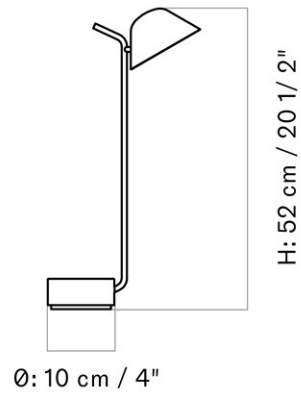

PEEK TABLE LAMP

Designed by *Jonas Wagell*

MASTER SKU 1300000PIM
COLLI 2

CARE INSTRUCTIONS

Discover our product care guide for comprehensive care instructions.

[Download](#)

DESCRIPTION

Find more information in the dedicated product fact sheet for this product.

STOCK OPTION

SKU	VARIANT	INCL. VAT USD	EXCL. VAT USD
1300539U	Black	485,00	485,00