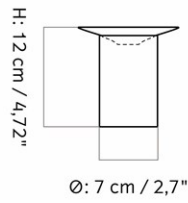

CRESCO PROPAGATION VASES, SET OF 2
Designed by *Audo*

COLLI 8
DIMENSIONS H: 15 cm Ø: 10, cm

CARE INSTRUCTIONS

Discover our product care guide for comprehensive care instructions.

DESCRIPTION

[Download](#)
Find more information in the dedicated product fact sheet for this product.

SKU	INCL. VAT USD	EXCL. VAT USD
4849039	105,00	105,00