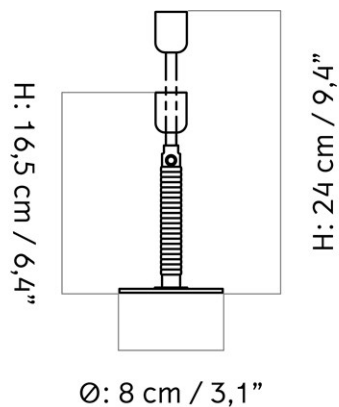

DUCA CANDLEHOLDER

Designed by *Kroeyer-Saetter-Lassen*

MASTER SKU
COLLI

4708000PIM
4

CARE INSTRUCTIONS

Discover our product care guide for
comprehensive care instructions.

[Download](#)

DESCRIPTION

Find more information in the dedicated
product fact sheet for this product.

STOCK OPTION

SKU	VARIANT	INCL. VAT USD	EXCL. VAT USD
4708859	Bronzed brass	90,00	90,00
4708839	Polished Brass	90,00	90,00