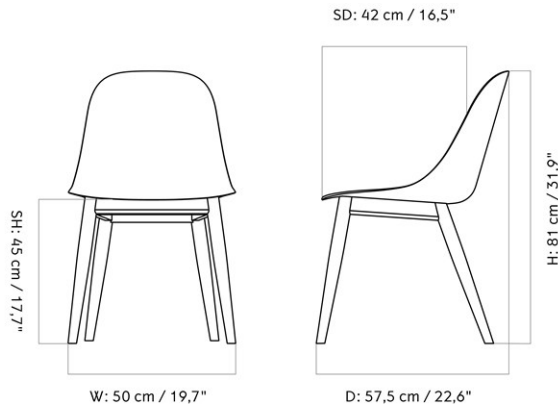

HARBOUR SIDE DINING CHAIR, OAK BASE, PLASTIC SHELL

Designed by *Norm Architects*

MASTER SKU	9394839PIM	
COLLI	1	
DIMENSIONS	H: 81 cm	W: 50 cm
	D: 57.5 cm	
	SH: 45 cm	SD: 42 cm

CARE INSTRUCTIONS

Discover our product care guide for comprehensive care instructions.

[Download](#)

Find more information in the dedicated product fact sheet for this product.

DESCRIPTION

SPEC OPTIONS

MASTER SKU	VARIANT	INCL. VAT USD	EXCL. VAT USD
9394839PIM	Dependent On Selected Oak - Dependent On Selected Variant	505,00	505,00

QUICK SHIP

SKU	VARIANT	INCL. VAT USD	EXCL. VAT USD
9394839-0105ZZZZ	Dark Stained Oak - White, 9016	505,00	505,00
9394839-0204ZZZZ	Natural Oak - Olive, 7002	505,00	505,00
9394839-0203ZZZZ	Natural Oak - Light Grey, 9002	505,00	505,00
9394839-0202ZZZZ	Natural Oak - Khaki, 1011	505,00	505,00
9394839-0200ZZZZ	Natural Oak - Black, 9011	505,00	505,00
9394839-0103ZZZZ	Dark Stained Oak - Light Grey, 9002	505,00	505,00
9394839-0102ZZZZ	Dark Stained Oak - Khaki, 1011	505,00	505,00
9394839-0101ZZZZ	Dark Stained Oak - Burned red, 8015	505,00	505,00
9394839-0005ZZZZ	Black Oak - White, 9016	505,00	505,00
9394839-0004ZZZZ	Black Oak - Olive, 7002	505,00	505,00
9394839-0003ZZZZ	Black Oak - Light Grey, 9002	505,00	505,00