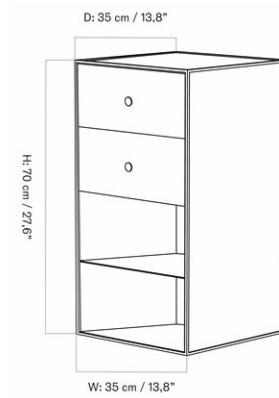

FRAME 70, W/ONE SHELF & TWO DRAWERS

Designed by *Mogens Lassen*

MASTER SKU
COLLI
DIMENSIONS

BL39018PIM
1
H: 70 cm   W: 35 cm
D: 35 cm

CARE INSTRUCTIONS

Discover our product care guide for comprehensive care instructions.

DESCRIPTION

[Download](#)

Find more information in the dedicated product fact sheet for this product.

STOCK OPTION

SKU	VARIANT	INCL. VAT USD	EXCL. VAT USD
BL42823	Black Stained Ash	940,00	940,00
BL42820	Oak	940,00	940,00