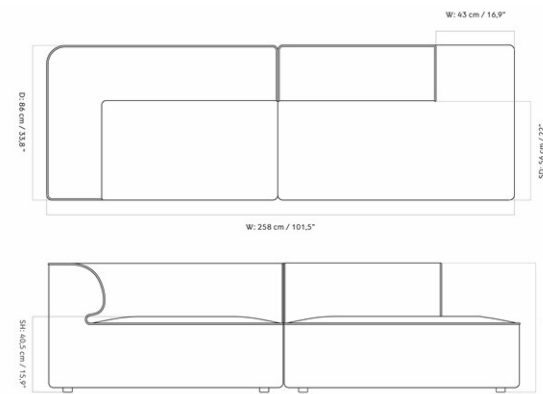

EAVE MODULAR SOFA 86, 2 SEATER, CONFIGURATION 3

Designed by *Norm Architects*

MASTER SKU	9986020PIM	
COLLI	1	
DIMENSIONS	H: 71 cm	W: 258 cm
	D: 86 cm	
	SH: 40.5 cm	SD: 56 cm
	AH: 70 cm	

CARE INSTRUCTIONS

Discover our product care guide for comprehensive care instructions.

[Download](#)

DESCRIPTION

Find more information in the dedicated product fact sheet for this product.

RECOMMENDED COMBINATIONS

SKU	VARIANT	INCL. VAT USD	EXCL. VAT USD
9986003-020B00ZZ	Safire - Blue, 0012	7.045,00	7.045,00
9986003-020000ZZ	Safire - Black, 0001	7.045,00	7.045,00
9986002-020P01ZZ	Savanna - White, 0202	6.310,00	6.310,00
9986001-020B00ZZ	Champion - Green, 1-3114-035	5.580,00	5.580,00
9986000-020500ZZ	Audo Bouclé - Dark grey, 16	4.940,00	4.940,00
9986000-020300ZZ	Audo Bouclé - Bordeaux, 08	4.940,00	4.940,00
9986000-020100ZZ	Audo Bouclé - Gold, 06	4.940,00	4.940,00
9986000-020000ZZ	Audo Bouclé - Beige, 02	4.940,00	4.940,00

SPEC OPTIONS

MASTER SKU	VARIANT	INCL. VAT USD	EXCL. VAT USD
9986020PIM	Price Category - PC4T <i>Grand Mohair, Danish Art Weaving</i>	7.775,00	7.775,00
9986020PIM	Price Category - PC3T <i>Safire, Sahco, Kvadrat / Vidar 4, Kvadrat</i>	7.045,00	7.045,00