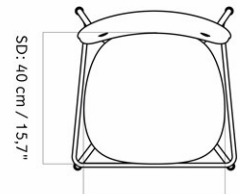

CO COUNTER CHAIR, UPHOLSTERED SEAT AND BACK

Designed by *Norm Architects*

W: 48 cm / 18,9"

H: 21,6 cm / 8,5"

D: 48 cm / 18,9"

W: 41,2 cm / 16,2"

MASTER SKU	1186000PIM		
COLLI	1		
DIMENSIONS	H: 96.5 cm	W: 49.5 cm	
	D: 49.5 cm		
	SH: 68.5 cm	SD: 39.5 cm	