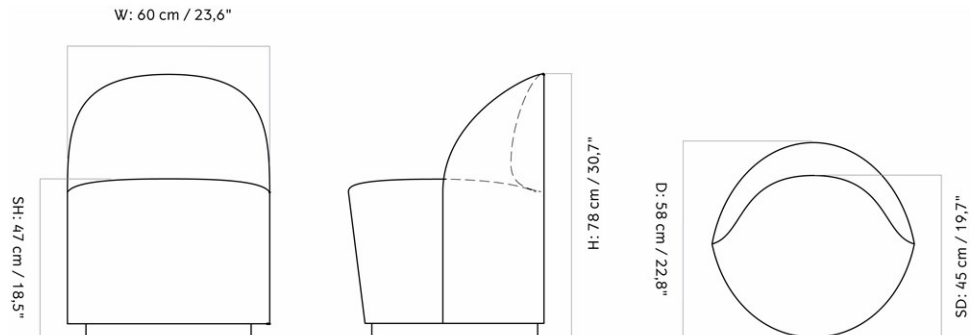

TEAROOM SIDE CHAIR, SWIVEL W/RETURN

Designed by *Nick Ross*

MASTER SKU
COLLI
DIMENSIONS

9609200PIM
1
H: 78 cm   W: 60 cm
D: 58 cm
SH: 47 cm   SD: 45 cm

CARE INSTRUCTIONS

Discover our product care guide for comprehensive care instructions.

[Download](#)

DESCRIPTION

Find more information in the dedicated product fact sheet for this product.

STOCK OPTION

SKU	VARIANT	INCL. VAT USD	EXCL. VAT USD
9609201-01DJ04ZZ	Champion - Yellow, 1-3114-041	2.810,00	2.810,00

RECOMMENDED COMBINATIONS

SKU	VARIANT	INCL. VAT USD	EXCL. VAT USD
9609203-020500ZZ	Safire - White, 0004	3.175,00	3.175,00
9609202-023G02ZZ	Hallingdal - Beige, 0200	2.985,00	2.985,00

SPEC OPTIONS

MASTER SKU	VARIANT	INCL. VAT USD	EXCL. VAT USD
9609200PIM	Price Category - PC4T <i>Grand Mohair, Danish Art Weaving</i>	3.610,00	3.610,00
9609200PIM	Price Category - PC3T <i>Safire, Sahco, Kvadrat / Vidar 4, Kvadrat / Zero, Sahco, Kvadrat</i>	3.175,00	3.175,00
9609200PIM	Price Category - PC2T <i>Canvas 2, Kvadrat / Fiord, Kvadrat / Hallingdal 65, Kvadrat / Reflect, Kvadrat / Savanna, Kvadrat / Steelcut Trio 3, Kvadrat</i>	2.985,00	2.985,00
9609200PIM	Price Category - PC1T <i>Barnum Bouclé, Audo / Champion, JAB / Illusion, Nevotex / Maple, Kvadrat / Remix, Kvadrat / Re-wool, Kvadrat</i>	2.810,00	2.810,00