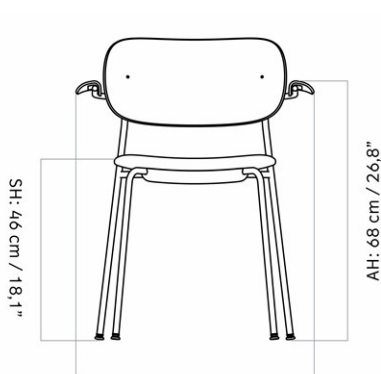

H: 80 cm

D: 50.5 cm

SH: 48 cm

AH: 68 cm

W: 62 cm

SD: 39.5 cm

CARE INSTRUCTIONS

DESCRIPTION

W: 62 cm
SD: 39.5 cm

CARE INSTRUCTIONS

Discover our product care guide for comprehensive care instructions.

[Download](#)

Find more information in the dedicated product fact sheet for this product.

DESCRIPTION

W: 62 cm / 24,4"

D: 50,5 cm / 19,9"

MASTER SKU	1165000PIM
COLLI	1
DIMENSIONS	H: 80 cm W: 62 cm
	D: 50.5 cm
	SH: 48 cm SD: 39.5 cm
	AH: 68 cm

CARE INSTRUCTIONS

Discover our product care guide for comprehensive care instructions.

MASTER SKU	1176000PIM		
COLLI	1		
DIMENSIONS	H: 80 cm	W: 62 cm	
	D: 50.5 cm		
	SH: 48 cm	SD: 39.5 cm	
	AH: 68 cm		

CARE INSTRUCTIONS

Discover our product care guide for comprehensive care instructions.

[Download](#)