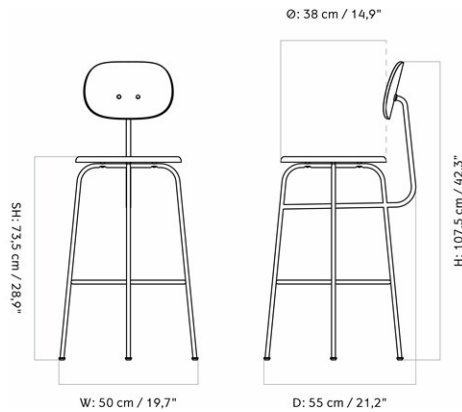

AFTERROOM BAR CHAIR PLUS, BLACK BASE, UPHOLSTERED SEAT, VENEER BACK

Designed by *Afteroom*

MASTER SKU	8486000PIM	
COLLI	1	
DIMENSIONS	H: 107 cm	W: 50 cm
	D: 55 cm	
	SH: 73 cm	SD: 34 cm

CARE INSTRUCTIONS

Discover our product care guide for comprehensive care instructions.

[Download](#)

Find more information in the dedicated product fact sheet for this product.

DESCRIPTION

RECOMMENDED COMBINATIONS

SKU	VARIANT	INCL. VAT USD	EXCL. VAT USD
8486009-020R00ZZ	Sierra - Black, 1001 - Black - NEW	940,00	940,00
8486009-000100ZZ	Sierra - Stone, 1611 - Natural Oak - NEW	940,00	940,00
8486000-000100ZZ	Audo Bouclé - Gold, 06 - Natural Oak - NEW	815,00	815,00

SPEC OPTIONS

MASTER SKU	VARIANT	INCL. VAT USD	EXCL. VAT USD
8486000PIM	Price Category - PCCOM - NEW	940,00	940,00
8486000PIM	Price Category - PC0L - NEW <i>Sierra, Camo</i>	940,00	940,00
8486000PIM	Price Category - PC4L - NEW	1.165,00	1.165,00
8486000PIM	Price Category - PC3L - NEW <i>Sheepskin Curly, Skandilock</i>	1.095,00	1.095,00
8486000PIM	Price Category - PC2L - NEW <i>Dunes, Sørensen / Nuance, Sørensen</i>	1.025,00	1.025,00
8486000PIM	Price Category - PC1L - NEW <i>Dakar, Nevotex / Envy, Sørensen / Ultra, Sørensen</i>	990,00	990,00
8486000PIM	Price Category - PC4T - NEW <i>Grand Mohair, Danish Art Weaving</i>	1.025,00	1.025,00