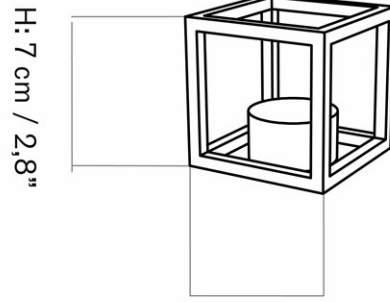

KUBUS T

Designed by *Mogens Lassen*

W+D: 7 cm / 2,8"

MASTER SKU
COLLI

BL14000PIM
4

CARE INSTRUCTIONS

Discover our product care guide for comprehensive care instructions.

[Download](#)

DESCRIPTION

Find more information in the dedicated product fact sheet for this product.

STOCK OPTION

SKU	VARIANT	INCL. VAT USD	EXCL. VAT USD
BL10031	Black	115,00	115,00