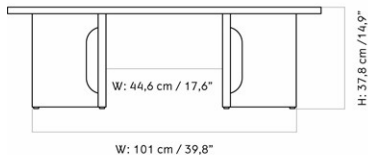

ANDROGYNE LOUNGE TABLE, MARBLE BASE, MARBLE TOP

Designed by *Danielle Siggerud*

MASTER SKU

1184802PIM

CARE INSTRUCTIONS

Discover our product care guide for comprehensive care instructions.

COLLI

1

DIMENSIONS

H: 37.8 cm

W: 120 cm

D: 45 cm

DESCRIPTION

[Download](#)

Find more information in the dedicated product fact sheet for this product.

STOCK OPTION

SKU	VARIANT	INCL. VAT USD	EXCL. VAT USD
1189319	Calacatta Viola	4.565,00	4.565,00
1184139	Kunis Breccia	3.890,00	3.890,00