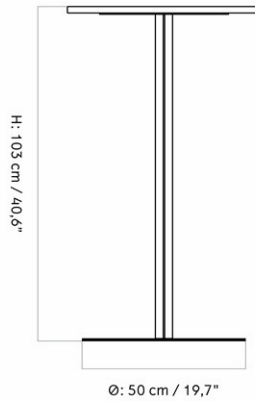

HARBOUR COLUMN BAR TABLE, ROUND, Ø60 CM / 23.6"

Designed by *Norm Architects*

MASTER SKU
COLLI
DIMENSIONS

9307000PIM
1
H: 103 cm   W: 60 cm
D: 60 cm
Ø: 60, cm

CARE INSTRUCTIONS

Discover our product care guide for comprehensive care instructions.

[Download](#)

DESCRIPTION

Find more information in the dedicated product fact sheet for this product.

STOCK OPTION

SKU	VARIANT	INCL. VAT USD	EXCL. VAT USD
9320659	Estremoz Marble Off White Top	1.265,00	1.265,00
9320539	Black Painted Oak Veneer Top	885,00	885,00
9320149	Charcoal Linoleum Top	885,00	885,00

RECOMMENDED COMBINATIONS

SKU	VARIANT	INCL. VAT USD	EXCL. VAT USD
9320139	Kunis Breccia Stone Top	1.525,00	1.525,00