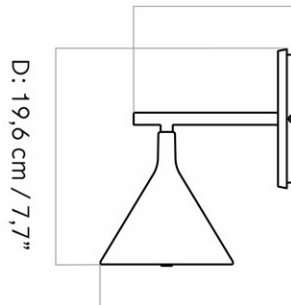

D: 19,6 cm / 7,7"

D: 18 cm / 7,09"

MASTER SKU
COLLI
DIMENSIONS

1251000PIM
1
H: 19 cm   W: 12.5 cm
D: 18 cm

CARE INSTRUCTIONS

Discover our product care guide for comprehensive care instructions.

[Download](#)

DESCRIPTION

Find more information in the dedicated product fact sheet for this product.

STOCK OPTION

SKU	VARIANT	INCL. VAT USD	EXCL. VAT USD
1251539U	Black	310,00	310,00