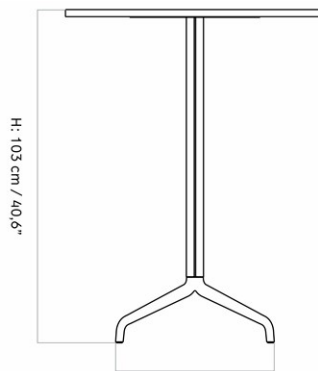

HARBOUR COLUMN BAR TABLE, STAR BASE, Ø80 CM / 31.4"

Designed by *Norm Architects*

H: 103 cm / 40,6"

D/W: 49 cm / 19,3"