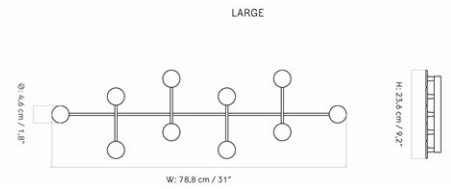

AFTERROOM COAT HANGER

Designed by *Afteroom*

MASTER SKU
COLLI

8900000PIM
2-4

CARE INSTRUCTIONS

Discover our product care guide for comprehensive care instructions.

[Download](#)

DESCRIPTION

Find more information in the dedicated product fact sheet for this product.

STOCK OPTION

SKU	VARIANT	COLLI	INCL. VAT USD	EXCL. VAT USD
8910579	Small - Black/Brass	4	105,00	105,00
8910539	Small - Black	4	105,00	105,00
8900639	Medium - White	2	175,00	175,00
8900579	Medium - Black/Brass	2	175,00	175,00
8900539	Medium - Black	2	175,00	175,00