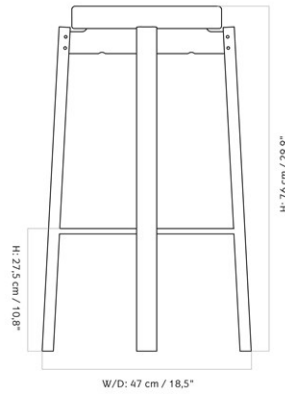

PASSAGE BAR STOOL, WALNUT BASE, UPHOLSTERED SEAT, BRASS RING
Designed by *Kroeyer-Saetter-Lassen*

MASTER SKU	1513300PIM	
COLLI	1	
DIMENSIONS	H: 76 cm	W: 47 cm
	D: 47 cm	
	SH: 76 cm	SD: 33.5 cm

CARE INSTRUCTIONS

Discover our product care guide for comprehensive care instructions.

[Download](#)

Find more information in the dedicated product fact sheet for this product.

DESCRIPTION

STOCK OPTION

SKU	VARIANT	INCL. VAT USD	EXCL. VAT USD
1513300-020100ZZ	Audo Bouclé - Gold, 06 - NEW	1.250,00	1.250,00

SPEC OPTIONS

MASTER SKU	VARIANT	INCL. VAT USD	EXCL. VAT USD
1513300PIM	Price Category - PCCOM - NEW	1.425,00	1.425,00
1513300PIM	Price Category - PC0L - NEW <i>Sierra, Camo</i>	1.890,00	1.890,00
1513300PIM	Price Category - PC4L - NEW	1.610,00	1.610,00
1513300PIM	Price Category - PC3L - NEW <i>Sheepskin Curly, Skandilock</i>	1.505,00	1.505,00
1513300PIM	Price Category - PC2L - NEW <i>Dunes, Sørensen / Nuance, Sørensen</i>	1.390,00	1.390,00
1513300PIM	Price Category - PC1L - NEW <i>Dakar, Nevotex / Envy, Sørensen / Ultra, Sørensen</i>	1.340,00	1.340,00
1513300PIM	Price Category - PC4T - NEW <i>Grand Mohair, Danish Art Weaving</i>	1.610,00	1.610,00
1513300PIM	Price Category - PC3T - NEW <i>Safire, Sahco, Kvadrat / Vidar 4, Kvadrat / Zero, Sahco, Kvadrat</i>	1.540,00	1.540,00