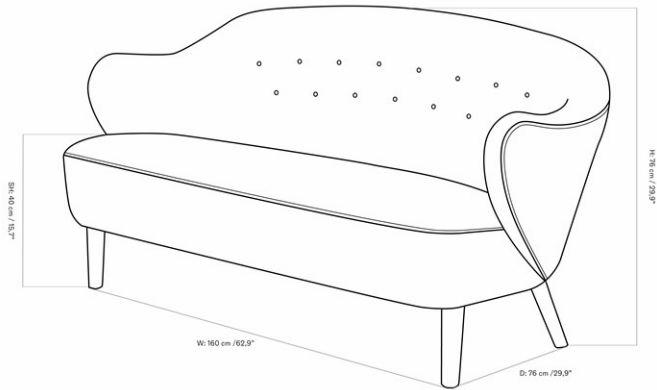

INGEBORG SOFA SIGNATUR

Designed by *Flemming Lassen*

MASTER SKU 1501930PIM
COLLI 1

CARE INSTRUCTIONS

Discover our product care guide for comprehensive care instructions.

[Download](#)

DESCRIPTION

Find more information in the dedicated product fact sheet for this product.

RECOMMENDED COMBINATIONS

SKU	VARIANT	INCL. VAT USD	EXCL. VAT USD
1501933	Dark Stained Oak - Fiord - Blue, 0751	6.950,00	6.950,00
1501932	Natural Oak - Fiord - Blue, 0751	6.950,00	6.950,00