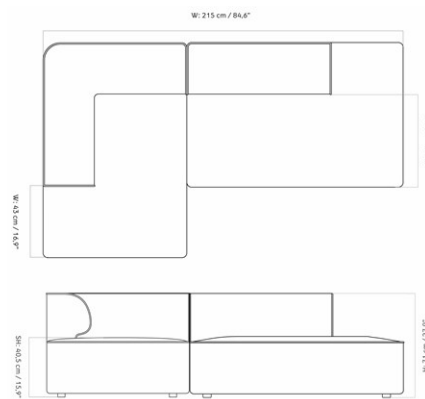

EAVE MODULAR SOFA 86, 2 SEATER, CONFIGURATION 7

Designed by *Norm Architects*

MASTER SKU	9986420PIM
COLLI	1
DIMENSIONS	H: 71 cm W: 215 cm D: 129 cm
	SH: 40.5 cm SD: 56 cm AH: 70 cm

CARE INSTRUCTIONS

Discover our product care guide for comprehensive care instructions.

[Download](#)

DESCRIPTION

Find more information in the dedicated product fact sheet for this product.

RECOMMENDED COMBINATIONS

SKU	VARIANT	INCL. VAT USD	EXCL. VAT USD
9986403-020B00ZZ	Safire - Blue, 0012	6.850,00	6.850,00
9986403-020000ZZ	Safire - Black, 0001	6.850,00	6.850,00
9986402-020P01ZZ	Savanna - White, 0202	6.120,00	6.120,00
9986401-020B00ZZ	Champion - Green, 1-3114-035	5.390,00	5.390,00
9986400-020500ZZ	Audo Bouclé - Dark grey, 16	4.765,00	4.765,00
9986400-020300ZZ	Audo Bouclé - Bordeaux, 08	4.765,00	4.765,00
9986400-020100ZZ	Audo Bouclé - Gold, 06	4.765,00	4.765,00
9986400-020000ZZ	Audo Bouclé - Beige, 02	4.765,00	4.765,00

SPEC OPTIONS

MASTER SKU	VARIANT	INCL. VAT USD	EXCL. VAT USD
9986420PIM	Price Category - PC4T <i>Grand Mohair, Danish Art Weaving</i>	7.580,00	7.580,00
9986420PIM	Price Category - PC3T <i>Safire, Sahco, Kvadrat / Vidar 4, Kvadrat</i>	6.850,00	6.850,00