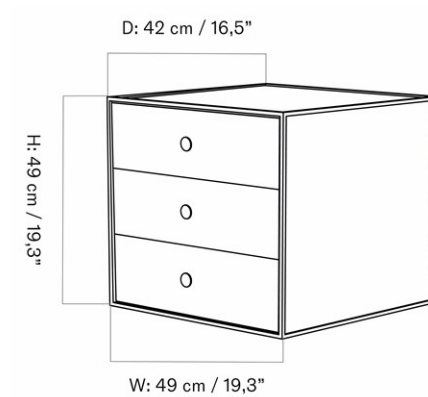

FRAME 49 W/THREE DRAWERS

Designed by *Mogens Lassen*

MASTER SKU	BL39013PIM	
COLLI	1	
DIMENSIONS	H: 49 cm	W: 49 cm
	D: 42 cm	

CARE INSTRUCTIONS

Discover our product care guide for comprehensive care instructions.

[Download](#)

DESCRIPTION

Find more information in the dedicated product fact sheet for this product.

STOCK OPTION

SKU	VARIANT	INCL. VAT USD	EXCL. VAT USD
BL40600	Oak	1.075,00	1.075,00

RECOMMENDED COMBINATIONS

SKU	VARIANT	INCL. VAT USD	EXCL. VAT USD
BL40603	Black Stained Ash	1.075,00	1.075,00