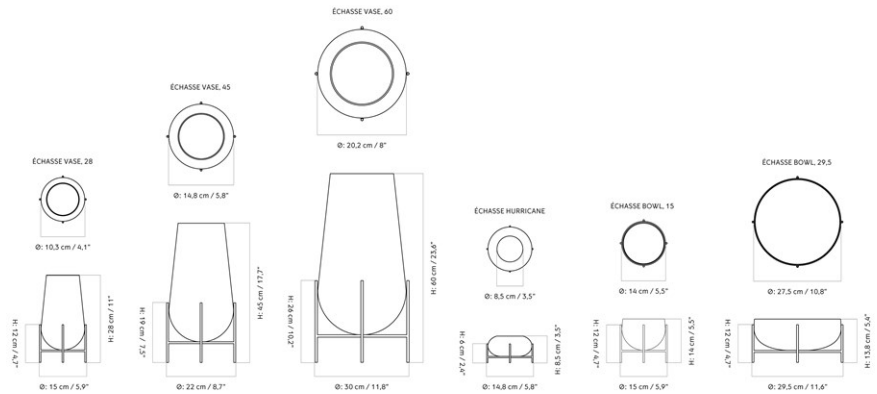

ECHASSE COLLECTION
Designed by *Theresa Rand*

MASTER SKU
COLLI

4790000PIM
1-2

CARE INSTRUCTIONS

Discover our product care guide for comprehensive care instructions.

DESCRIPTION

[Download](#)

Find more information in the dedicated product fact sheet for this product.

STOCK OPTION

SKU	VARIANT	COLLI	INCL. VAT USD	EXCL. VAT USD
4798949	Bowl - Ø29,5 cm - Smoke/Brushed Brass	1	365,00	365,00
4798929	Bowl - Ø29,5 cm - Amber/Bronzed Brass	1	365,00	365,00
4797949	Vase - H60 cm - Smoke/Brushed Brass	1	745,00	745,00
4797929	Vase - H60 cm - Amber/Bronzed Brass	1	745,00	745,00
4796949	Vase - H45 cm - Smoke/Brushed Brass	1	485,00	485,00
4796929	Vase - H45 cm - Amber/Bronzed Brass	1	485,00	485,00
4795949	Vase - H28 cm - Smoke/Brushed Brass	2	260,00	260,00