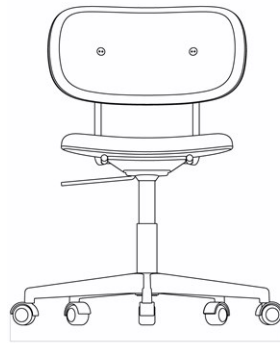

CO TASK CHAIR, STAR BASE W/CASTERS, POLISHED ALUMINIUM, UPHOLSTERED SEAT AND BACK

Designed by *Norm Architects*

W/D: 65.5 cm / 25.7"