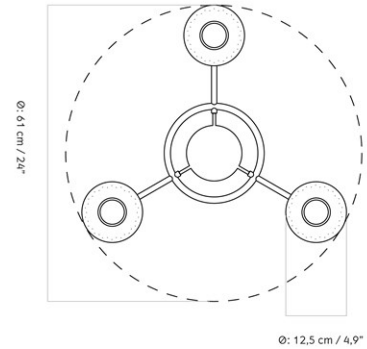

COLLECTOR CHANDELIER, 3

Designed by *Bergboms*

COLLI	1	
DIMENSIONS	H: 25 cm	W: 61 cm
	D: 61 cm	
	Ø: 61, cm	

CARE INSTRUCTIONS

Discover our product care guide for comprehensive care instructions.
[Download](#)

SKU	INCL. VAT USD	EXCL. VAT USD
1394649U	1.905,00	1.905,00