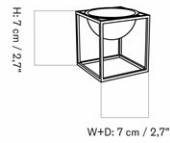

KUBUS BOWL SMALL