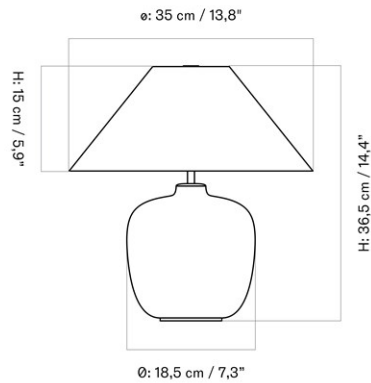

TORSO TABLE LAMP, H37 CM / 14.5"
Designed by *Kroeyer-Saetter-Lassen*

MASTER SKU
COLLI

1280000PIM
1

CARE INSTRUCTIONS

Discover our product care guide for comprehensive care instructions.

[Download](#)

DESCRIPTION

Find more information in the dedicated product fact sheet for this product.

STOCK OPTION

SKU	VARIANT	INCL. VAT USD	EXCL. VAT USD
1288699U	Babelia, Plage de Coquillages	695,00	695,00
1283659U	Sand/Off-White	505,00	505,00