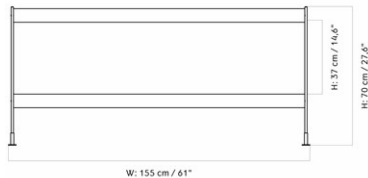

ZET STORAGE SYSTEM, H70 / 27"

Designed by *Kaschkasch*

MASTER SKU
COLLI
DIMENSIONS

730000PIM
1
H: 70 cm   D: 40 cm

CARE INSTRUCTIONS

Discover our product care guide for comprehensive care instructions.

[Download](#)

Find more information in the dedicated product fact sheet for this product.

DESCRIPTION

STOCK OPTION

SKU	VARIANT	INCL. VAT USD	EXCL. VAT USD
7355849	Black Steel Base - Dark Stained Oak Shelf - H70 cm	1.200,00	1.200,00
7355539	Black Steel Base - Black Oak Shelf - H70 cm	1.200,00	1.200,00
7355039	Black Steel Base - Natural Oak Shelf - H70 cm	1.200,00	1.200,00