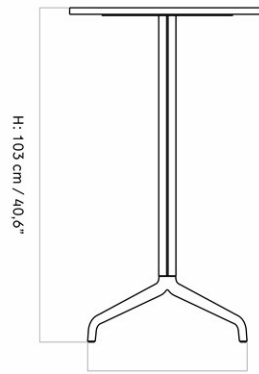

HARBOUR COLUMN BAR TABLE, STAR BASE, Ø60 CM / 23.6"

Designed by *Norm Architects*

D/W: 49 cm / 19,3"