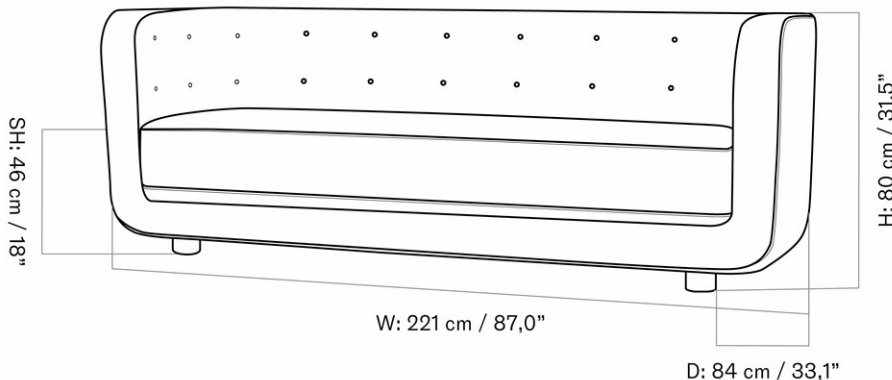

VILHELM SOFA

Designed by *Flemming Lassen*

MASTER SKU	1500700PIM	CARE INSTRUCTIONS	Discover our product care guide for comprehensive care instructions.
COLLI	1	DESCRIPTION	Download
DIMENSIONS	H: 80 cm W: 217 cm D: 88 cm SH: 45 cm SD: 60 cm AH: 80 cm	Find more information in the dedicated product fact sheet for this product.	

RECOMMENDED COMBINATIONS

SKU	VARIANT	INCL. VAT USD	EXCL. VAT USD
1500704-030D02ZZ	Dark Stained Oak - Grand Mohair - Brown, 1103	10.915,00	10.915,00
1500704-000D02ZZ	Natural Oak - Grand Mohair - Brown, 1103	10.915,00	10.915,00

SPEC OPTIONS

MASTER SKU	VARIANT	INCL. VAT USD	EXCL. VAT USD
1500700PIM	Price Category - PC4L	27.785,00	27.785,00
1500700PIM	Price Category - PC3L <i>Sheepskin Curly, Skandilock / Sheepskin Curly, Nevotex</i>	25.210,00	25.210,00
1500700PIM	Price Category - PC2L <i>Dunes, Sørensen / Nuance, Sørensen</i>	22.795,00	22.795,00
1500700PIM	Price Category - PC1L <i>Dakar, Nevotex / Envy, Sørensen / Ultra, Sørensen</i>	20.115,00	20.115,00
1500700PIM	Price Category - PC4T <i>Grand Mohair, Danish Art Weaving</i>	10.915,00	10.915,00
1500700PIM	Price Category - PC3T <i>Safire, Sahco, Kvadrat / Vidar 4, Kvadrat / Zero, Sahco, Kvadrat</i>	9.960,00	9.960,00
1500700PIM	Price Category - PC2T <i>Canvas 2, Kvadrat / Fiord, Kvadrat / Hallingdal 65, Kvadrat / Reflect, Kvadrat / Savanna, Kvadrat / Steelcut Trio 3, Kvadrat</i>	9.105,00	9.105,00