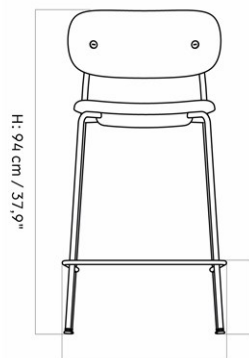

CO COUNTER CHAIR, UPHOLSTERED SEAT AND BACK

Designed by *Norm Architects*

W: 48 cm / 18,9"

H: 21,6 cm / 8,5"