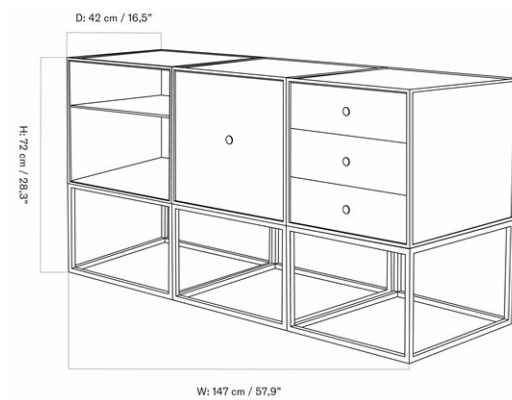

FRAME SIDEBOARD

Designed by *Mogens Lassen*

MASTER SKU
COLLI

BL39400PIM
1

CARE INSTRUCTIONS

Discover our product care guide for
comprehensive care instructions.

[Download](#)

DESCRIPTION

Find more information in the dedicated
product fact sheet for this product.

STOCK OPTION

SKU	VARIANT	INCL. VAT USD	EXCL. VAT USD
BL39471	49 Trio - Oak	3.470,00	3.470,00
BL39434	49 With 3 Drawers - Dark Stained Oak	1.370,00	1.370,00
BL39431	49 With 3 Drawers - Oak	1.370,00	1.370,00
BL39424	49 with 1 drawer - Dark Stained Oak	1.250,00	1.250,00
BL39421	49 with 1 drawer - Oak	1.250,00	1.250,00
BL39414	35 With 2 Drawers - Dark Stained Oak	940,00	940,00
BL39411	35 With 2 Drawers - Oak	940,00	940,00
BL39404	35 With 1 Drawer - Black Stained Ash	835,00	835,00
BL39401	35 With 1 Drawer - Oak	835,00	835,00

RECOMMENDED COMBINATIONS

SKU	VARIANT	INCL. VAT USD	EXCL. VAT USD
BL39474	49 Trio - Dark Stained Oak	3.520,00	3.520,00
BL39439	49 With 3 Drawers - Sand	1.250,00	1.250,00
BL39429	49 with 1 drawer - Sand	1.130,00	1.130,00