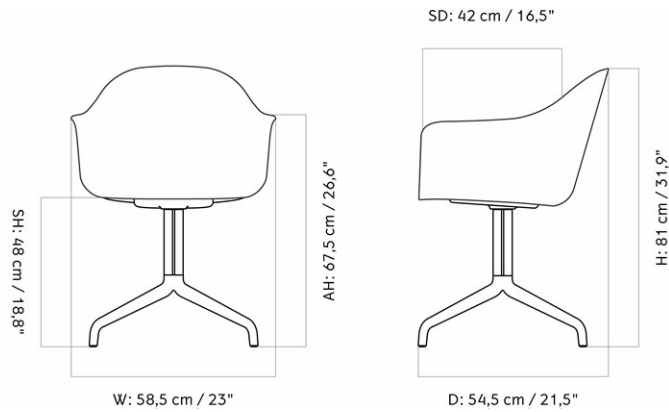

HABOUR DINING CHAIR, STAR BASE W/RETURN, UPHOLSTERED SHELL

Designed by *Norm Architects*

MASTER SKU	9381000PIM
COLLI	1
DIMENSIONS	H: 81 cm W: 58.5 cm
	D: 54.5 cm
	SH: 48 cm SD: 42 cm
	AH: 67.5 cm

CARE INSTRUCTIONS

Discover our product care guide for comprehensive care instructions.

[Download](#)

Find more information in the dedicated product fact sheet for this product.

DESCRIPTION

SPEC OPTIONS

MASTER SKU	VARIANT	INCL. VAT USD	EXCL. VAT USD
9381000PIM	Price Category - PC0L - NEW <i>Sierra, Camo</i>	1.890,00	1.890,00
9381000PIM	Price Category - PC0T <i>Audo Bouclé, Audo</i>	1.180,00	1.180,00
9381000PIM	Price Category - PC4T <i>Grand Mohair, Danish Art Weaving</i>	2.270,00	2.270,00
9381000PIM	Price Category - PC4L	3.995,00	3.995,00
9381000PIM	Price Category - PC3L <i>Sheepskin Curly, Skandilock</i>	2.900,00	2.900,00
9381000PIM	Price Category - PC2L <i>Dunes, Sørensen / Nuance, Sørensen</i>	2.375,00	2.375,00
9381000PIM	Price Category - PC1L <i>Dakar, Nevotex / Ultra, Sørensen</i>	2.065,00	2.065,00
9381000PIM	Price Category - PC3T <i>Safire, Sahco, Kvadrat / Vidar 4, Kvadrat / Zero, Sahco, Kvadrat</i>	2.135,00	2.135,00
9381000PIM	Price Category - PC2T <i>Canvas 2, Kvadrat / Fiord, Kvadrat / Hallingdal 65, Kvadrat / Reflect, Kvadrat / Savanna, Kvadrat / Steelcut Trio 3, Kvadrat</i>	1.750,00	1.750,00