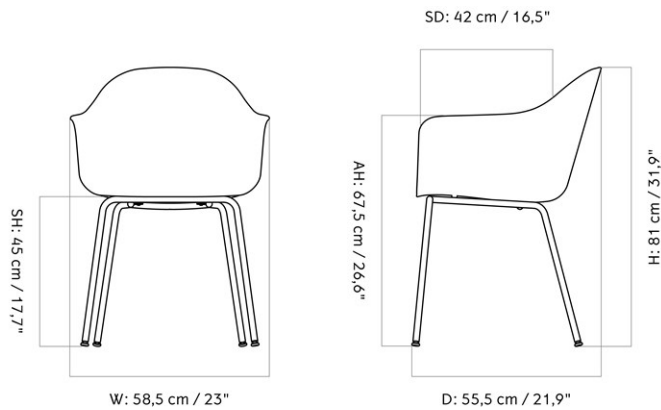

HARBOUR DINING CHAIR, STEEL BASE, PLASTIC SHELL

Designed by *Norm Architects*

MASTER SKU	9340539PIM	
COLLI	1	
DIMENSIONS	H: 81 cm	W: 58.5 cm
	D: 55.5 cm	
	SH: 45 cm	SD: 42 cm
	AH: 67.5 cm	

CARE INSTRUCTIONS

Discover our product care guide for comprehensive care instructions.

[Download](#)

Find more information in the dedicated product fact sheet for this product.

DESCRIPTION

QUICK SHIP

SKU	VARIANT	INCL. VAT USD	EXCL. VAT USD
9340539-0005ZZZZ	Black - White, 9016	470,00	470,00
9340539-0004ZZZZ	Black - Olive, 7002	470,00	470,00
9340539-0003ZZZZ	Black - Light Grey, 9002	470,00	470,00
9340539-0002ZZZZ	Black - Khaki, 1011	470,00	470,00
9340539-0001ZZZZ	Black - Burned red, 8015	470,00	470,00
9340539-0000ZZZZ	Black - Black, 9011	470,00	470,00