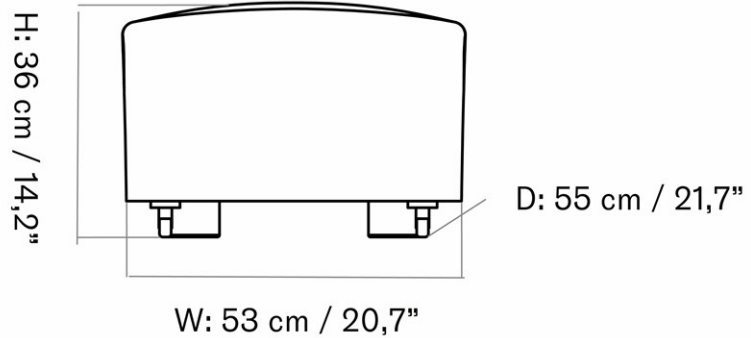

THE TIRED MAN OTTOMAN, OAK BASE

Designed by *Flemming Lassen*

MASTER SKU	1500100PIM	CARE INSTRUCTIONS	Discover our product care guide for comprehensive care instructions.
COLLI	1		Download
DIMENSIONS	H: 36 cm W: 53 cm D: 55 cm	DESCRIPTION	Find more information in the dedicated product fact sheet for this product.

STOCK OPTION

SKU	VARIANT	INCL. VAT USD	EXCL. VAT USD
1500107-030G02ZZ	Dark Stained Oak - Sheepskin - Honey	2.845,00	2.845,00
1500107-030E02ZZ	Dark Stained Oak - Sheepskin - Moonlight	2.845,00	2.845,00

SPEC OPTIONS

MASTER SKU	VARIANT	INCL. VAT USD	EXCL. VAT USD
1500100PIM	Price Category - PC4L	3.140,00	3.140,00
1500100PIM	Price Category - PC3L <i>Sheepskin Curly, Skandilock / Sheepskin Curly, Nevotex</i>	2.845,00	2.845,00
1500100PIM	Price Category - PC2L <i>Dunes, Sørensen / Nuance, Sørensen</i>	2.570,00	2.570,00
1500100PIM	Price Category - PC1L <i>Dakar, Nevotex / Envy, Sørensen / Ultra, Sørensen</i>	2.290,00	2.290,00
1500100PIM	Price Category - PC4T <i>Grand Mohair, Danish Art Weaving</i>	3.040,00	3.040,00
1500100PIM	Price Category - PC3T <i>Safire, Sahco, Kvadrat / Vidar 4, Kvadrat / Zero, Sahco, Kvadrat</i>	2.795,00	2.795,00
1500100PIM	Price Category - PC2T <i>Canvas 2, Kvadrat / Fiord, Kvadrat / Hallingdal 65, Kvadrat / Reflect, Kvadrat / Savanna, Kvadrat / Steelcut Trio 3, Kvadrat</i>	2.535,00	2.535,00