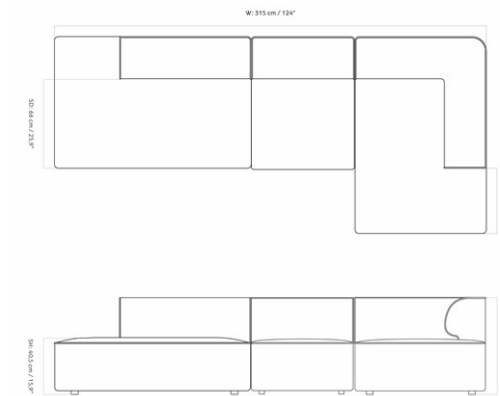

EAVE MODULAR SOFA 96, 3 SEATER, CONFIGURATION 9

Designed by *Norm Architects*

MASTER SKU	9987820PIM
COLLI	1
DIMENSIONS	H: 71 cm W: 315 cm D: 144 cm
	SH: 40.5 cm SD: 66 cm AH: 70 cm

CARE INSTRUCTIONS

Discover our product care guide for comprehensive care instructions.

[Download](#)

DESCRIPTION

Find more information in the dedicated product fact sheet for this product.

RECOMMENDED COMBINATIONS

SKU	VARIANT	INCL. VAT USD	EXCL. VAT USD
9987803-020B00ZZ	Safire - Blue, 0012	10.175,00	10.175,00
9987803-020000ZZ	Safire - Black, 0001	10.175,00	10.175,00
9987802-020P01ZZ	Savanna - White, 0202	9.215,00	9.215,00
9987801-020B00ZZ	Champion - Green, 1-3114-035	7.670,00	7.670,00
9987800-020500ZZ	Audo Bouclé - Dark grey, 16	6.780,00	6.780,00
9987800-020300ZZ	Audo Bouclé - Bordeaux, 08	6.780,00	6.780,00
9987800-020100ZZ	Audo Bouclé - Gold, 06	6.780,00	6.780,00
9987800-020000ZZ	Audo Bouclé - Beige, 02	6.780,00	6.780,00

SPEC OPTIONS

MASTER SKU	VARIANT	INCL. VAT USD	EXCL. VAT USD
9987820PIM	Price Category - PC4T <i>Grand Mohair, Danish Art Weaving</i>	11.075,00	11.075,00
9987820PIM	Price Category - PC3T <i>Safire, Sahco, Kvadrat / Vidar 4, Kvadrat</i>	10.175,00	10.175,00