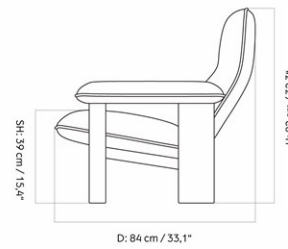

BRASILIA LOUNGE CHAIR, WALNUT BASE

Designed by *Anderssen & Voll*

MASTER SKU	8052000PIM		
COLLI	1		
DIMENSIONS	H: 82 cm	W: 96 cm	
	D: 84 cm		
	SH: 39 cm	SD: 52 cm	
	AH: 51 cm		

CARE INSTRUCTIONS

Discover our product care guide for comprehensive care instructions.

[Download](#)

Find more information in the dedicated product fact sheet for this product.

DESCRIPTION

SPEC OPTIONS

MASTER SKU	VARIANT	INCL. VAT USD	EXCL. VAT USD
8052000PIM	Price Category - PC4L	6.185,00	6.185,00
8052000PIM	Price Category - PC3L <i>Sheepskin Curly, Skandilock</i>	5.905,00	5.905,00
8052000PIM	Price Category - PC2L <i>Dunes, Sørensen / Nuance, Sørensen</i>	5.715,00	5.715,00
8052000PIM	Price Category - PC1L <i>Dakar, Nevotex / Envy, Sørensen / Ultra, Sørensen</i>	5.315,00	5.315,00
8052000PIM	Price Category - PC4T <i>Grand Mohair, Danish Art Weaving</i>	4.220,00	4.220,00
8052000PIM	Price Category - PC3T <i>Safire, Sahco, Kvadrat / Vidar 4, Kvadrat / Zero, Sahco, Kvadrat</i>	3.940,00	3.940,00
8052000PIM	Price Category - PC2T <i>Canvas 2, Kvadrat / Fiord, Kvadrat / Hallingdal 65, Kvadrat / Reflect, Kvadrat / Savanna, Kvadrat / Steelcut Trio 3, Kvadrat</i>	3.735,00	3.735,00
8052000PIM	Price Category - PC1T <i>Barnum Bouclé, Audo / Champion, JAB / Illusion, Nevotex / Maple , Kvadrat / Remix, Kvadrat / Re-wool, Kvadrat</i>	3.350,00	3.350,00
8052000PIM	Price Category - PC0T <i>Audo Bouclé, Audo</i>	3.140,00	3.140,00