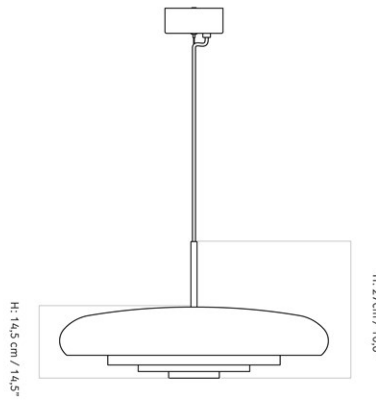

RESONANT PENDANT
Designed by *Bergboms*

MASTER SKU
COLLI

1390000PIM
1

CARE INSTRUCTIONS

Discover our product care guide for comprehensive care instructions.

[Download](#)

DESCRIPTION

Find more information in the dedicated product fact sheet for this product.

STOCK OPTION

SKU	VARIANT	INCL. VAT USD	EXCL. VAT USD
1390829U	Brass	3.125,00	3.125,00