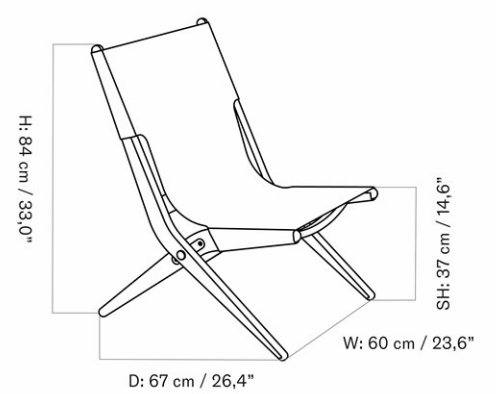

SAXE LOUNGE CHAIR

Designed by *Mogens Lassen*

MASTER SKU
COLLI

BL581100PIM
1

CARE INSTRUCTIONS

Discover our product care guide for comprehensive care instructions.

[Download](#)

DESCRIPTION

Find more information in the dedicated product fact sheet for this product.

STOCK OPTION

SKU	VARIANT	INCL. VAT USD	EXCL. VAT USD
BL581104	Natural Oiled Oak - Black Leather	2.975,00	2.975,00
BL581101	Natural Leather - Natural Oak	2.975,00	2.975,00