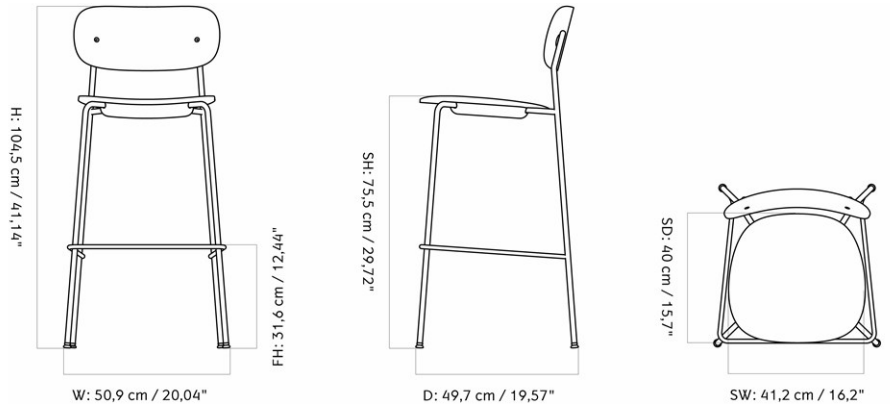

CO BAR CHAIR, OAK SEAT AND BACK

Designed by *Norm Architects*

MASTER SKU
COLLI

1179100PIM
1

CARE INSTRUCTIONS

Discover our product care guide for comprehensive care instructions.

[Download](#)

DESCRIPTION

Find more information in the dedicated product fact sheet for this product.

QUICK SHIP

SKU	VARIANT	INCL. VAT USD	EXCL. VAT USD
1179113	Dark Stained Oak	610,00	610,00
1179112	Black Oak	610,00	610,00
1179111	Natural Oak	610,00	610,00