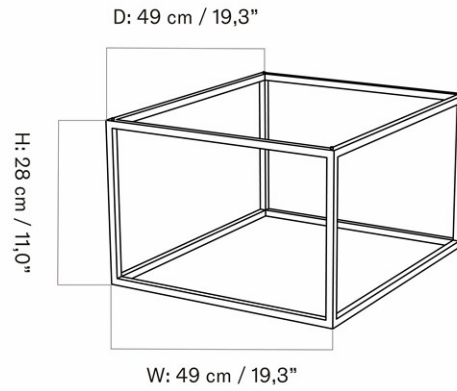

BASE FOR FRAME 49

Designed by *Mogens Lassen*

MASTER SKU	BL39029PIM
COLLI	1
DIMENSIONS	H: 28 cm W: 42 cm D: 49 cm

CARE INSTRUCTIONS

Discover our product care guide for comprehensive care instructions.

[Download](#)

DESCRIPTION

Find more information in the dedicated product fact sheet for this product.

STOCK OPTION

SKU	VARIANT	INCL. VAT USD	EXCL. VAT USD
BL40700	H28 cm	295,00	295,00