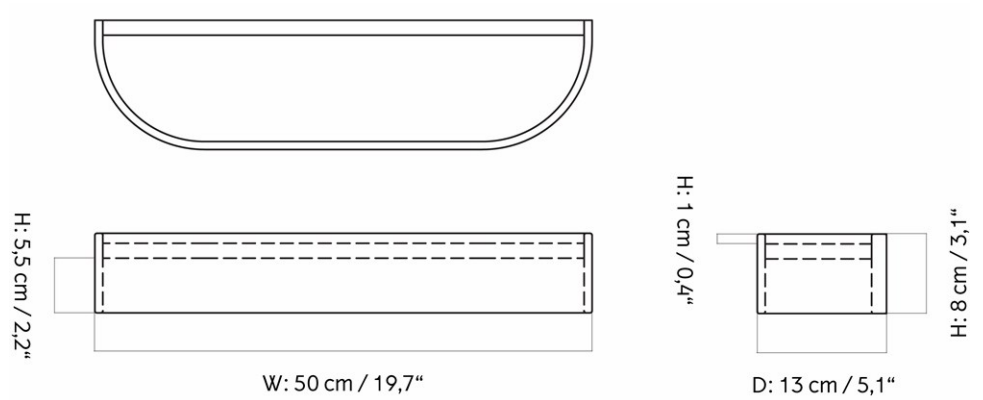

EPOCH SHELF, 50

Designed by *Nina Bruun*

MASTER SKU
COLLI
DIMENSIONS

6200000PIM
2
H: 8 cm   W: 50 cm
D: 13 cm

CARE INSTRUCTIONS

Discover our product care guide for comprehensive care instructions.

[Download](#)

DESCRIPTION

Find more information in the dedicated product fact sheet for this product.

STOCK OPTION

SKU	VARIANT	INCL. VAT USD	EXCL. VAT USD
6205849	Dark Stained Oak	235,00	235,00
6205039	Natural Oak	235,00	235,00