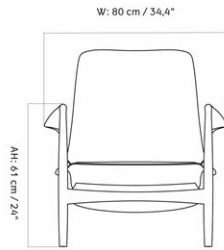

THE SEAL LOUNGE CHAIR, WALNUT BASE, HIGH BACK
Designed by *Ib Kofod-Larsen Design*

MASTER SKU	1224000PIM
COLLI	1
DIMENSIONS	H: 92 cm W: 80 cm
	D: 82 cm
	SH: 40 cm SD: 53 cm
	AH: 61 cm

CARE INSTRUCTIONS

Discover our product care guide for comprehensive care instructions.

[Download](#)

DESCRIPTION

Find more information in the dedicated product fact sheet for this product.

RECOMMENDED COMBINATIONS

SKU	VARIANT	INCL. VAT USD	EXCL. VAT USD
1224001-000000ZZ	Re-wool - Beige, 0218	7.455,00	7.455,00
1224005-000000ZZ	Dakar - Black, 0842	8.220,00	8.220,00
1224005-000A00ZZ	Dakar - Brown, 0329	8.220,00	8.220,00

SPEC OPTIONS

MASTER SKU	VARIANT	INCL. VAT USD	EXCL. VAT USD
1224000PIM	Price Category - PC4L	9.195,00	9.195,00
1224000PIM	Price Category - PC3L <i>Sheepskin Curly, Skandilock</i>	8.810,00	8.810,00
1224000PIM	Price Category - PC4T <i>Grand Mohair, Danish Art Weaving</i>	8.430,00	8.430,00
1224000PIM	Price Category - PC3T <i>Safire, Sahco, Kvadrat / Vidar 4, Kvadrat / Zero, Sahco, Kvadrat</i>	8.045,00	8.045,00
1224000PIM	Price Category - PC0T <i>Audo Bouclé, Audø</i>	7.195,00	7.195,00
1224000PIM	Price Category - PC2L <i>Dunes, Sørensen / Nuance, Sørensen</i>	8.515,00	8.515,00