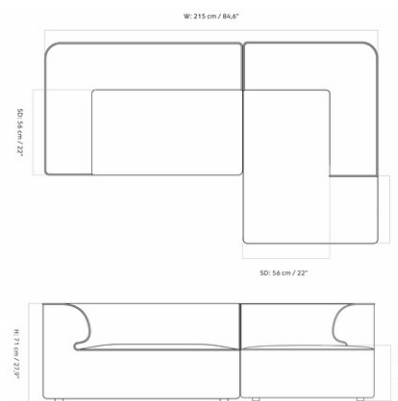

EAVE MODULAR SOFA 86, 2 SEATER, CONFIGURATION 5

Designed by *Norm Architects*

MASTER SKU	9986220PIM
COLLI	1
DIMENSIONS	H: 71 cm W: 215 cm D: 129 cm SH: 40.5 cm SD: 56 cm AH: 70 cm

CARE INSTRUCTIONS	Discover our product care guide for comprehensive care instructions. Download
DESCRIPTION	Find more information in the dedicated product fact sheet for this product.

RECOMMENDED COMBINATIONS

SKU	VARIANT	INCL. VAT USD	EXCL. VAT USD
9986203-020B00ZZ	Safire - Blue, 0012	7.045,00	7.045,00
9986203-020000ZZ	Safire - Black, 0001	7.045,00	7.045,00
9986202-020P01ZZ	Savanna - White, 0202	6.310,00	6.310,00
9986201-020B00ZZ	Champion - Green, 1-3114-035	5.580,00	5.580,00
9986200-020500ZZ	Audo Bouclé - Dark grey, 16	4.940,00	4.940,00
9986200-020300ZZ	Audo Bouclé - Bordeaux, 08	4.940,00	4.940,00
9986200-020100ZZ	Audo Bouclé - Gold, 06	4.940,00	4.940,00
9986200-020000ZZ	Audo Bouclé - Beige, 02	4.940,00	4.940,00

SPEC OPTIONS

MASTER SKU	VARIANT	INCL. VAT USD	EXCL. VAT USD
9986220PIM	Price Category - PC4T <i>Grand Mohair, Danish Art Weaving</i>	7.775,00	7.775,00
9986220PIM	Price Category - PC3T <i>Safire, Sahco, Kvadrat / Vidar 4, Kvadrat</i>	7.045,00	7.045,00