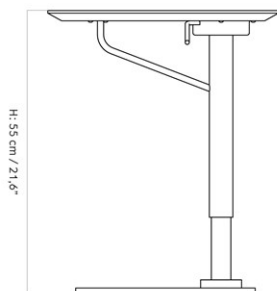

BRANCH SIDE TABLE

Designed by *Norm Architects*

MASTER SKU
COLLI
DIMENSIONS

1105800PIM
1
H: 75 cm   W: 45 cm
D: 45 cm
Ø: 45, cm

CARE INSTRUCTIONS

Discover our product care guide for comprehensive care instructions.

[Download](#)

DESCRIPTION

Find more information in the dedicated product fact sheet for this product.

STOCK OPTION

SKU	VARIANT	INCL. VAT USD	EXCL. VAT USD
1105849	Dark Stained Oak - NEW	695,00	695,00
1105539	Linoleum Charcoal - NEW	780,00	780,00