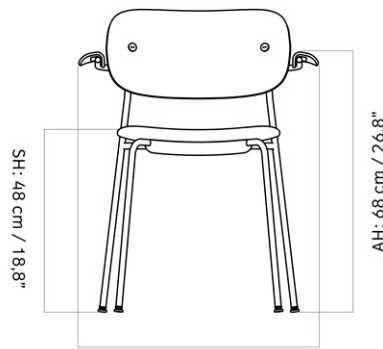

CO DINING CHAIR W/ARMREST, BLACK BASE, UPHOLSTERED SEAT AND BACK

Designed by *Norm Architects*

W: 62 cm / 24,4"