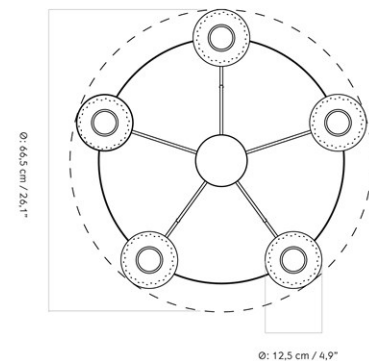

COLLECTOR CHANDELIER, 5

Designed by *Bergboms*

COLLI	1	
DIMENSIONS	H: 26 cm	W: 66.5 cm
	D: 66.5 cm	
	Ø: 66.5, cm	

CARE INSTRUCTIONS

Discover our product care guide for comprehensive care instructions.
[Download](#)

SKU	INCL. VAT USD	EXCL. VAT USD
1393649U	2.950,00	2.950,00