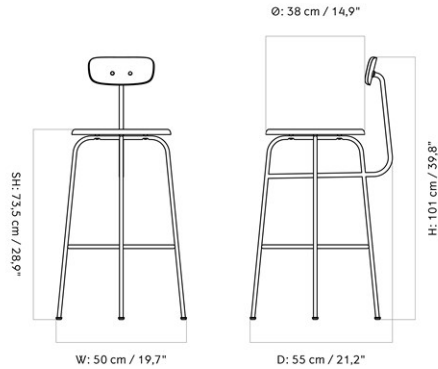

AFTERROOM BAR CHAIR, BLACK BASE, UPHOLSTERED SEAT, VENEER BACK

Designed by *Afteroom*

MASTER SKU	8485000PIM	
COLLI	1	
DIMENSIONS	H: 101 cm	W: 50 cm
	D: 55 cm	
	SH: 73 cm	SD: 34 cm

CARE INSTRUCTIONS

Discover our product care guide for comprehensive care instructions.

[Download](#)

Find more information in the dedicated product fact sheet for this product.

DESCRIPTION

RECOMMENDED COMBINATIONS

SKU	VARIANT	INCL. VAT USD	EXCL. VAT USD
8485009-050R00ZZ	Sierra - Black, 1001 - Black - NEW	940,00	940,00
8485009-030100ZZ	Sierra - Stone, 1611 - Natural Oak - NEW	940,00	940,00
8485000-000100ZZ	Audo Bouclé - Gold, 06 - Natural Oak - NEW	815,00	815,00

SPEC OPTIONS

MASTER SKU	VARIANT	INCL. VAT USD	EXCL. VAT USD
8485000PIM	Price Category - PCCOM - NEW	920,00	920,00
8485000PIM	Price Category - PC0L - NEW <i>Sierra, Camo</i>	940,00	940,00
8485000PIM	Price Category - PC4L - NEW	1.200,00	1.200,00
8485000PIM	Price Category - PC3L - NEW <i>Sheepskin Curly, Skandilock</i>	1.145,00	1.145,00
8485000PIM	Price Category - PC2L - NEW <i>Dunes, Sørensen / Nuance, Sørensen</i>	1.095,00	1.095,00
8485000PIM	Price Category - PC1L - NEW <i>Dakar, Nevotex / Envy, Sørensen / Ultra, Sørensen</i>	1.025,00	1.025,00
8485000PIM	Price Category - PC4T - NEW <i>Grand Mohair, Danish Art Weaving</i>	1.010,00	1.010,00