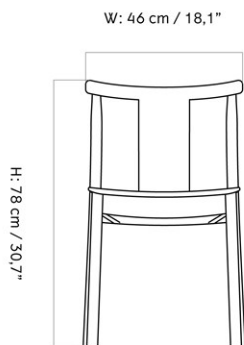

MERKUR DINING CHAIR, BLACK OAK BASE AND BACK, UPHOLSTERED SEAT

Designed by *Skogstad & Wærnes*

MASTER SKU	1302000PIM
COLLI	1
DIMENSIONS	H: 78 cm W: 46 cm
	D: 52 cm
	SH: 46 cm SD: 42 cm

CARE INSTRUCTIONS

Discover our product care guide for comprehensive care instructions.

[Download](#)

DESCRIPTION

Find more information in the dedicated product fact sheet for this product.

RECOMMENDED COMBINATIONS

SKU	VARIANT	INCL. VAT USD	EXCL. VAT USD
1302005-000T00ZZ	Dakar - Black, 0842	1.215,00	1.215,00
1302002-003N04ZZ	Hallingdal - Green, 0370	1.130,00	1.130,00
1302000-000000ZZ	Audo Bouclé - Gold, 06	955,00	955,00

SPEC OPTIONS

MASTER SKU	VARIANT	INCL. VAT USD	EXCL. VAT USD
1302000PIM	Price Category - PC0L - NEW <i>Sierra, Camo</i>	1.145,00	1.145,00
1302000PIM	Price Category - PC4L	1.560,00	1.560,00
1302000PIM	Price Category - PC3L <i>Sheepskin Curly, Skandilock</i>	1.375,00	1.375,00
1302000PIM	Price Category - PC2L <i>Dunes, Sørensen / Nuance, Sørensen</i>	1.250,00	1.250,00
1302000PIM	Price Category - PC1L <i>Dakar, Nevotex / Envy, Sørensen / Ultra, Sørensen</i>	1.215,00	1.215,00
1302000PIM	Price Category - PC4T <i>Grand Mohair, Danish Art Weaving</i>	1.340,00	1.340,00