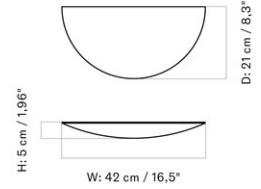

FUNGI SHELF LARGE