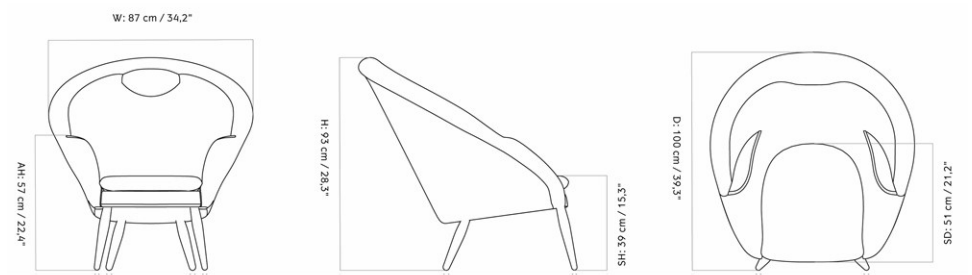

ODA LOUNGE CHAIR, NATURAL OAK BASE
Designed by *Arnold Madsen*

MASTER SKU	1212000PIM
COLLI	1
DIMENSIONS	H: 93 cm W: 87 cm
	D: 100 cm
	SH: 39 cm SD: 54 cm
	AH: 57 cm

CARE INSTRUCTIONS

Discover our product care guide for comprehensive care instructions.

[Download](#)

DESCRIPTION

Find more information in the dedicated product fact sheet for this product.

RECOMMENDED COMBINATIONS

SKU	VARIANT	INCL. VAT USD	EXCL. VAT USD
1212002-000100ZZ	Hallingdal - Beige, 0200	5.750,00	5.750,00
1212002-000000ZZ	Hallingdal - Grey, 0110	5.750,00	5.750,00
1212002-000200ZZ	Hallingdal - Red, 0600	5.750,00	5.750,00

SPEC OPTIONS

MASTER SKU	VARIANT	INCL. VAT USD	EXCL. VAT USD
1212000PIM	Price Category - PC4T <i>Grand Mohair, Danish Art Weaving</i>	6.375,00	6.375,00
1212000PIM	Price Category - PC3T <i>Safire, Sahco, Kvadrat / Vidar 4, Kvadrat</i>	6.010,00	6.010,00
1212000PIM	Price Category - PC1T	5.470,00	5.470,00
1212000PIM	Price Category - PC0T	5.195,00	5.195,00
1212000PIM	Price Category - PC2T <i>Reflect, Kvadrat / Savanna, Kvadrat</i>	5.750,00	5.750,00