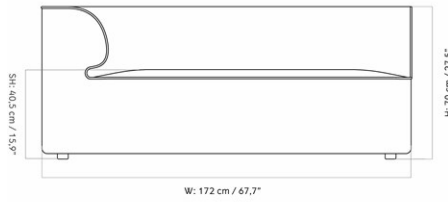

EAVE MODULAR SOFA 86, CORNER, 172

Designed by *Norm Architects*

MASTER SKU
COLLI
DIMENSIONS

9966000PIM
1
H: 71 cm   W: 172 cm
D: 86 cm
SH: 40.5 cm   SD: 56 cm
AH: 70 cm

CARE INSTRUCTIONS

Discover our product care guide for comprehensive care instructions.

[Download](#)

Find more information in the dedicated product fact sheet for this product.

DESCRIPTION

RECOMMENDED COMBINATIONS

SKU	VARIANT	INCL. VAT USD	EXCL. VAT USD
9966103-051Y01ZZ	Safire - Blue, 0012 - Right	4.010,00	4.010,00
9966103-041Y01ZZ	Safire - Blue, 0012 - Left	4.010,00	4.010,00
9966100-050500ZZ	Audo Bouclé - Dark grey, 16 - Right	2.950,00	2.950,00
9966100-050000ZZ	Audo Bouclé - Beige, 02 - Right	2.950,00	2.950,00
9966100-040500ZZ	Audo Bouclé - Dark grey, 16 - Left	2.950,00	2.950,00
9966100-040000ZZ	Audo Bouclé - Beige, 02 - Left	2.950,00	2.950,00
9966103-051N01ZZ	Safire - Black, 0001 - Right	4.010,00	4.010,00
9966103-041N01ZZ	Safire - Black, 0001 - Left	4.010,00	4.010,00
9966102-052M07ZZ	Savanna - White, 0202 - Right	3.645,00	3.645,00
9966102-042M07ZZ	Savanna - White, 0202 - Left	3.645,00	3.645,00
9966101-050B00ZZ	Champion - Green, 1-3114-035 - Right	3.280,00	3.280,00
9966101-040B00ZZ	Champion - Green, 1-3114-035 - Left	3.280,00	3.280,00
9966100-050300ZZ	Audo Bouclé - Bordeaux, 08 - Right	2.950,00	2.950,00
9966100-050100ZZ	Audo Bouclé - Gold, 06 - Right	2.950,00	2.950,00