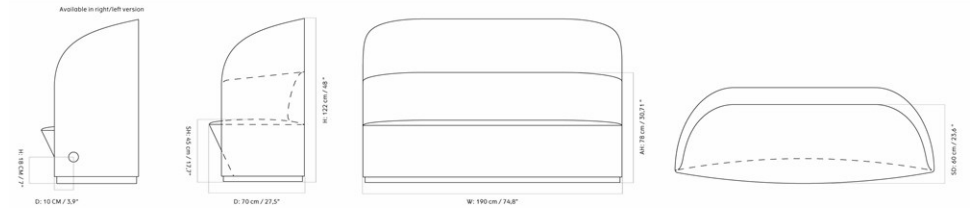

TEAROOM SOFA, HIGH BACK, W/POWER OUTLET

Designed by *Nick Ross*

MASTER SKU	9607200PIM		
COLLI	1		
DIMENSIONS	H: 122 cm	W: 190 cm	
	D: 70 cm		
	SH: 45 cm	SD: 60 cm	
	AH: 78 cm		

CARE INSTRUCTIONS

Discover our product care guide for comprehensive care instructions.

[Download](#)

Find more information in the dedicated product fact sheet for this product.

DESCRIPTION

RECOMMENDED COMBINATIONS

SKU	VARIANT	INCL. VAT USD	EXCL. VAT USD
9607203-020700ZZ	Safire - White, 0006	8.220,00	8.220,00
9607202-023G02ZZ	Hallingdal - Beige, 0200	7.405,00	7.405,00
9607201-020A05ZZ	Champion - Green, 1-3114-035	6.585,00	6.585,00
9607200-020000ZZ	Audo Bouclé - Beige, 02	5.785,00	5.785,00

SPEC OPTIONS

MASTER SKU	VARIANT	INCL. VAT USD	EXCL. VAT USD
9607200PIM	Price Category - PC4T <i>Grand Mohair, Danish Art Weaving</i>	8.810,00	8.810,00
9607200PIM	Price Category - PC3T <i>Safire, Sahco, Kvadrat / Vidar 4, Kvadrat / Zero, Sahco, Kvadrat</i>	8.220,00	8.220,00
9607200PIM	Price Category - PC2T <i>Canvas 2, Kvadrat / Fiord, Kvadrat / Hallingdal 65, Kvadrat / Reflect, Kvadrat / Savanna, Kvadrat / Steelcut Trio 3, Kvadrat</i>	7.405,00	7.405,00
9607200PIM	Price Category - PC1T <i>Barnum Bouclé, Audø / Champion, JAB / Illusion, Nevotex / Maple, Kvadrat / Remix, Kvadrat / Re-wool, Kvadrat</i>	6.585,00	6.585,00
9607200PIM	Price Category - PC0T <i>Audo Bouclé, Audø</i>	5.785,00	5.785,00