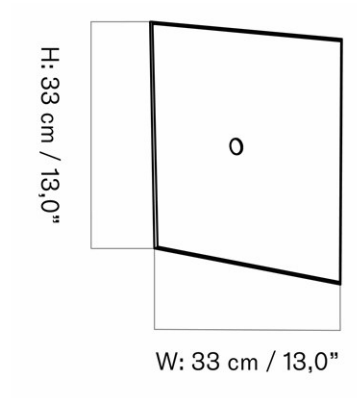

DOOR FOR FRAME 35

Designed by *Mogens Lassen*

MASTER SKU	BL39023PIM
COLLI	1
DIMENSIONS	H: 33 cm W: 33 cm D: 1 cm

CARE INSTRUCTIONS

Discover our product care guide for comprehensive care instructions.

[Download](#)

DESCRIPTION

Find more information in the dedicated product fact sheet for this product.

RECOMMENDED COMBINATIONS

SKU	VARIANT	INCL. VAT USD	EXCL. VAT USD
BL40775	Smoked Oak	125,00	125,00
BL39760	Sand	85,00	85,00