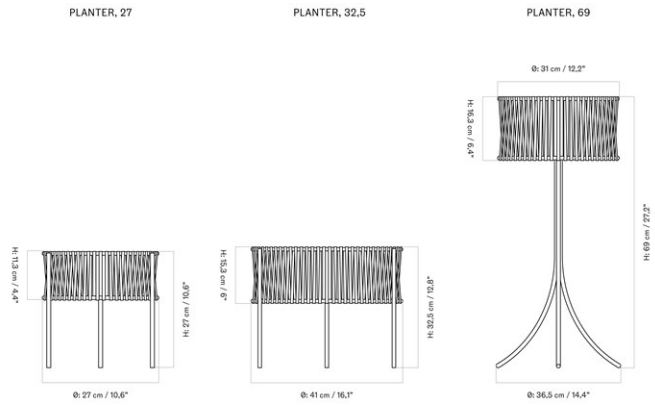

UMANOFF PLANTER

Designed by *Arthur Umanoff Design*

MASTER SKU
COLLI

570000PIM
1

CARE INSTRUCTIONS

Discover our product care guide for comprehensive care instructions.

[Download](#)

DESCRIPTION

Find more information in the dedicated product fact sheet for this product.

STOCK OPTION

SKU	VARIANT	INCL. VAT USD	EXCL. VAT USD
5711539	H32,5/Ø41 cm	310,00	310,00
5710539	H27/Ø27 cm	185,00	185,00