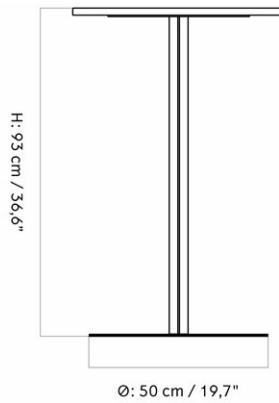

HARBOUR COLUMN COUNTER TABLE, ROUND, Ø60 CM / 23.6"

Designed by *Norm Architects*

MASTER SKU	9306000PIM	
COLLI	1	
DIMENSIONS	H: 93 cm	W: 60 cm
	D: 60 cm	
	Ø: 60, cm	

CARE INSTRUCTIONS

Discover our product care guide for comprehensive care instructions.

[Download](#)

Find more information in the dedicated product fact sheet for this product.

DESCRIPTION

STOCK OPTION

SKU	VARIANT	INCL. VAT USD	EXCL. VAT USD
9318659	Estremoz Marble Off White Top	1.265,00	1.265,00
9318539	Black Painted Oak Veneer Top	885,00	885,00
9318149	Charcoal Linoleum Top	885,00	885,00

RECOMMENDED COMBINATIONS

SKU	VARIANT	INCL. VAT USD	EXCL. VAT USD
9318139	Kunis Breccia Stone Top	1.525,00	1.525,00