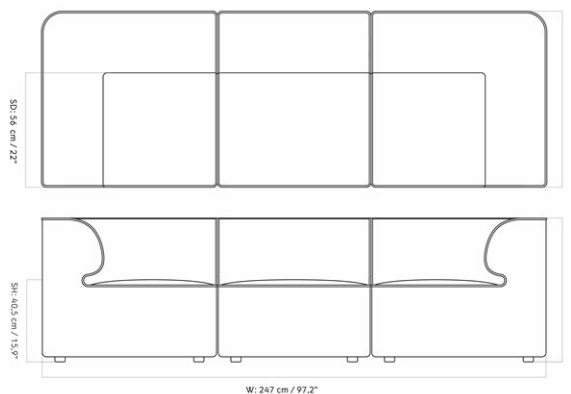

EAVE MODULAR SOFA 86, 3 SEATER, CONFIGURATION 2

Designed by *Norm Architects*

MASTER SKU	9976000PIM	
COLLI	1	
DIMENSIONS	H: 71 cm	W: 247 cm
	D: 86 cm	
	SH: 40.5 cm	SD: 56 cm
	AH: 70 cm	

CARE INSTRUCTIONS

Discover our product care guide for comprehensive care instructions.

[Download](#)

DESCRIPTION

Find more information in the dedicated product fact sheet for this product.

RECOMMENDED COMBINATIONS

SKU	VARIANT	INCL. VAT USD	EXCL. VAT USD
9976003-010000ZZ	Safire - Black, 0001	9.425,00	9.425,00
9976003-010B00ZZ	Safire - Blue, 0012	9.425,00	9.425,00
9976001-020H00ZZ	Champion - Green, 1-3114-035	6.765,00	6.765,00
9976000-020600ZZ	Audo Bouclé - Bordeaux, 08	6.520,00	6.520,00
9976000-020500ZZ	Audo Bouclé - Gold, 06	6.520,00	6.520,00
9976000-020300ZZ	Audo Bouclé - Dark grey, 16	6.520,00	6.520,00

SPEC OPTIONS

MASTER SKU	VARIANT	INCL. VAT USD	EXCL. VAT USD
9976000PIM	Price Category - PC4T <i>Grand Mohair, Danish Art Weaving</i>	10.295,00	10.295,00
9976000PIM	Price Category - PC3T <i>Safire, Sahco, Kvadrat / Vidar 4, Kvadrat</i>	9.425,00	9.425,00
9976000PIM	Price Category - PC2T <i>Canvas 2, Kvadrat / Fiord, Kvadrat / Hallingdal 65, Kvadrat / Reflect, Kvadrat / Savanna, Kvadrat / Steelcut Trio 3, Kvadrat</i>	8.505,00	8.505,00