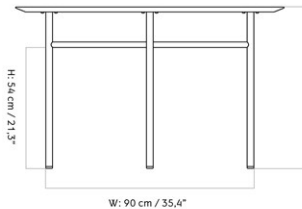

SNAREGADE DINING TABLE, ROUND Ø120 CM / 47"

Designed by *Norm Architects*

MASTER SKU
COLLI
DIMENSIONS

1150003PIM
1
H: 73 cm   W: 120 cm
D: 120 cm
Ø: 120, cm

CARE INSTRUCTIONS

Discover our product care guide for comprehensive care instructions.

[Download](#)

Find more information in the dedicated product fact sheet for this product.

DESCRIPTION

STOCK OPTION

SKU	VARIANT	INCL. VAT USD	EXCL. VAT USD
1153849	Black Steel Base - Dark Stained Oak	2.290,00	2.290,00
1153539	Black Steel Base - Black Painted Oak Veneer Top	1.910,00	1.910,00