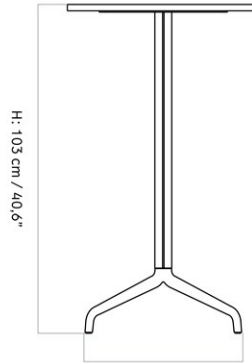

HARBOUR COLUMN BAR TABLE, STAR BASE, 70X60 CM / 28X24"

Designed by *Norm Architects*

D/W: 49 cm / 19,3"