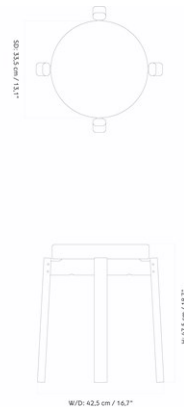

PASSAGE STOOL, WALNUT BASE, UPHOLSTERED SEAT

Designed by *Kroeyer-Saetter-Lassen*

MASTER SKU	1513000PIM		
COLLI	1		
DIMENSIONS	H: 47.5 cm	W: 42.5 cm	
	D: 42.5 cm		
	SH: 47.5 cm	SD: 33.5 cm	

CARE INSTRUCTIONS

Discover our product care guide for comprehensive care instructions.

[Download](#)

DESCRIPTION

Find more information in the dedicated product fact sheet for this product.

STOCK OPTION

SKU	VARIANT	INCL. VAT USD	EXCL. VAT USD
1513000-020100ZZ	Audo Bouclé - Gold, 06 - NEW	920,00	920,00

RECOMMENDED COMBINATIONS

SKU	VARIANT	INCL. VAT USD	EXCL. VAT USD
1513003-020P00ZZ	Vidar - Burgundy, 0693 - NEW	1.215,00	1.215,00
1513003-020G00ZZ	Vidar - Pink, 0526 - NEW	1.215,00	1.215,00

SPEC OPTIONS

MASTER SKU	VARIANT	INCL. VAT USD	EXCL. VAT USD
1513000PIM	Price Category - PCCOM - NEW	1.095,00	1.095,00
1513000PIM	Price Category - PC0L - NEW <i>Sierra, Camo</i>	920,00	920,00
1513000PIM	Price Category - PC4L - NEW	1.560,00	1.560,00
1513000PIM	Price Category - PC3L - NEW <i>Sheepskin Curly, Skandilock</i>	1.095,00	1.095,00
1513000PIM	Price Category - PC2L - NEW <i>Dunes, Sørensen / Nuance, Sørensen</i>	1.180,00	1.180,00