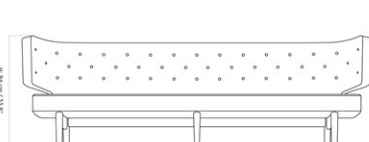

RADIOHUS SOFA, 3 SEATER, NATURAL OAK BASE, W/DAKAR 0250 BUTTONS
Designed by *Vilhelm Lauritzen*

MASTER SKU	1222300PIM	CARE INSTRUCTIONS	Discover our product care guide for comprehensive care instructions.
COLLI	1		Download
DIMENSIONS	H: 86 cm W: 258 cm D: 77 cm SH: 45 cm SD: 58 cm	DESCRIPTION	Find more information in the dedicated product fact sheet for this product.

RECOMMENDED COMBINATIONS

SKU	VARIANT	INCL. VAT USD	EXCL. VAT USD
1222302-000000ZZ	Hallingdal - Grey, 0110	9.770,00	9.770,00
1222302-000100ZZ	Hallingdal - Beige, 0200	9.770,00	9.770,00
1222301-000000ZZ	Re-wool - Beige, 0218	9.385,00	9.385,00

SPEC OPTIONS

MASTER SKU	VARIANT	INCL. VAT USD	EXCL. VAT USD
1222300PIM	Price Category - PC4T <i>Grand Mohair, Danish Art Weaving</i>	10.535,00	10.535,00
1222300PIM	Price Category - PC3T <i>Safire, Sahco, Kvadrat / Vidar 4, Kvadrat / Zero, Sahco, Kvadrat</i>	10.150,00	10.150,00
1222300PIM	Price Category - PC0T <i>Audo Bouclé, Audø</i>	9.005,00	9.005,00
1222300PIM	Price Category - PC2T <i>Canvas 2, Kvadrat / Fiord, Kvadrat / Hallingdal 65, Kvadrat / Reflect, Kvadrat / Savanna, Kvadrat / Steelcut Trio 3, Kvadrat</i>	9.770,00	9.770,00
1222300PIM	Price Category - PC1T <i>Barnum Bouclé, Audø / Champion, JAB / Illusion, Nevotex / Remix, Kvadrat / Re-wool, Kvadrat</i>	9.385,00	9.385,00