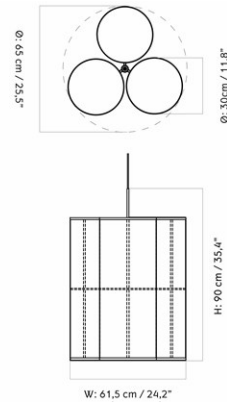

HASHIRA PENDANT, CLUSTER, Ø65 CM / 25.5"

Designed by *Norm Architects*

MASTER SKU
COLLI

1510000PIM
1-2

CARE INSTRUCTIONS

Discover our product care guide for comprehensive care instructions.

[Download](#)

DESCRIPTION

Find more information in the dedicated product fact sheet for this product.

STOCK OPTION

SKU	VARIANT	COLLI	INCL. VAT USD	EXCL. VAT USD
1505699U	Raw	1	2.670,00	2.670,00