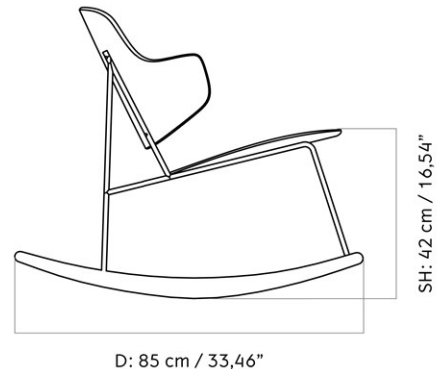

THE PENGUIN, ROCKING CHAIR, NATURAL OAK
Designed by *Ib Kofod-Larsen Design*

COLLI	1		
DIMENSIONS	H: 74 cm	W: 56 cm	
	D: 85 cm		
	SH: 42 cm	SD: 44.5 cm	
	AH: 59.6 cm		

CARE INSTRUCTIONS

Discover our product care guide for comprehensive care instructions.

[Download](#)

DESCRIPTION

Find more information in the dedicated product fact sheet for this product.

SKU		INCL. VAT USD	EXCL. VAT USD
1206025		1.270,00	1.270,00