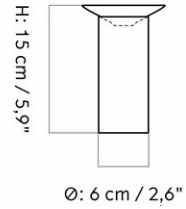

CRESCO PROPAGATION VASES, SET OF 2
Designed by *Audo*

COLLI 8
DIMENSIONS H: 15 cm Ø: 10, cm

CARE INSTRUCTIONS

Discover our product care guide for comprehensive care instructions.

DESCRIPTION

[Download](#)
Find more information in the dedicated product fact sheet for this product.

SKU	INCL. VAT USD	EXCL. VAT USD
4849039	105,00	105,00