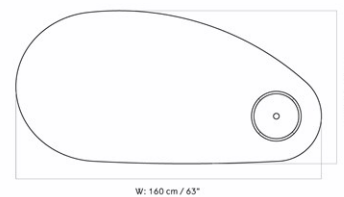

THE ECLIPSE DESK

Designed by *Audo*

MASTER SKU
COLLI
DIMENSIONS

1020000PIM
1
H: 75 cm   W: 160 cm
D: 80 cm

CARE INSTRUCTIONS

Discover our product care guide for comprehensive care instructions.

[Download](#)

DESCRIPTION

Find more information in the dedicated product fact sheet for this product.

STOCK OPTION

SKU	VARIANT	INCL. VAT USD	EXCL. VAT USD
1020039	Natural Oak	3.245,00	3.245,00
1020889	Dark Oak	3.245,00	3.245,00