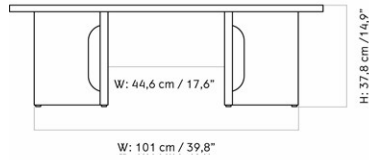

ANDROGYNE LOUNGE TABLE, WOOD BASE, WOOD TOP

Designed by *Danielle Siggerud*

MASTER SKU	1184801PIM
COLLI	1
DIMENSIONS	H: 37.8 cm W: 120 cm D: 45 cm

CARE INSTRUCTIONS

Discover our product care guide for comprehensive care instructions.

[Download](#)

Find more information in the dedicated product fact sheet for this product.

DESCRIPTION

STOCK OPTION

SKU	VARIANT	INCL. VAT USD	EXCL. VAT USD
1184879	Walnut	1.720,00	1.720,00
1184849	Dark Stained Oak	1.200,00	1.200,00
1184039	Natural Oak	1.200,00	1.200,00