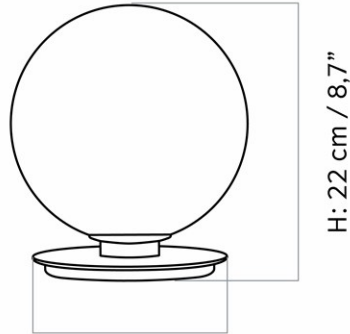

TR BULB TABLE/WALL

Designed by *Tim Rundle*

H: 22 cm / 8,7"

Ø: 16 / 6,3"