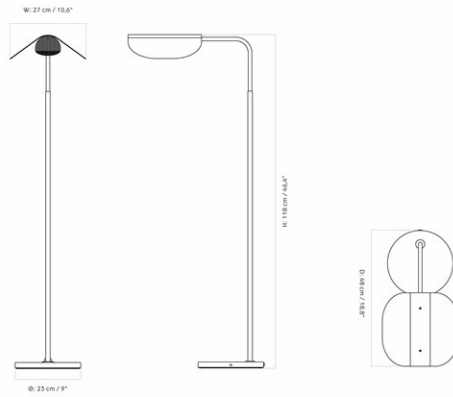

WING FLOOR LAMP
Designed by *Bergboms*

MASTER SKU 1392000PIM
COLLI 1
DIMENSIONS H: 118 cm W: 27 cm
D: 48 cm

CARE INSTRUCTIONS

Discover our product care guide for comprehensive care instructions.

DESCRIPTION

[Download](#)

Find more information in the dedicated product fact sheet for this product.

STOCK OPTION

SKU	VARIANT	INCL. VAT USD	EXCL. VAT USD
1392109U	Aluminum	1.560,00	1.560,00