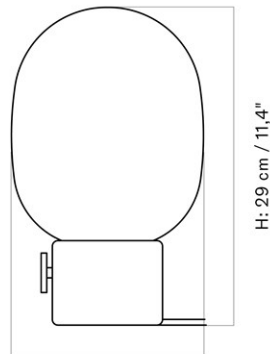

JWDA TABLE LAMP, SMALL

Designed by *Jonas Wagell*

Ø: 17 cm / 6,7"

H: 29 cm / 11,4"

MASTER SKU 1830001PIM
COLLI 1-2
DIMENSIONS H: 29 cm Ø: 17, cm

CARE INSTRUCTIONS

Discover our product care guide for comprehensive care instructions.

[Download](#)

DESCRIPTION

Find more information in the dedicated product fact sheet for this product.

STOCK OPTION

SKU	VARIANT	COLLI	INCL. VAT USD	EXCL. VAT USD
1810539U	Black	2	310,00	310,00
1800859U	Bronzed Brass	1	310,00	310,00
1800839U	Mirror Polished Brass	1	310,00	310,00
1800129U	Light Grey/Brass	1	310,00	310,00
1800360U	Alabaster White	2	295,00	295,00