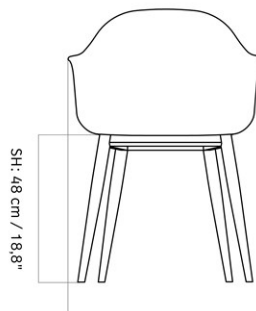

HARBOUR DINING CHAIR, OAK BASE, UPHOLSTERED SHELL

Designed by *Norm Architects*

W: 58,5 cm / 23"