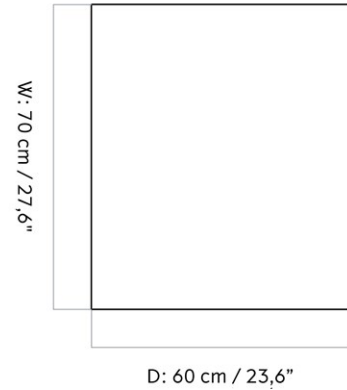

HARBOUR COLUMN DINING TABLE, ROUND BASE, 60X70 CM

Designed by *Norm Architects*

MASTER SKU
COLLI
DIMENSIONS

9320002PIM
1
H: 73 cm   W: 60 cm
D: 70 cm

CARE INSTRUCTIONS

Discover our product care guide for comprehensive care instructions.

[Download](#)

Find more information in the dedicated product fact sheet for this product.

DESCRIPTION

STOCK OPTION

SKU	VARIANT	INCL. VAT USD	EXCL. VAT USD
9309659	Black Steel Round Base - Estremoz Marble Off White Top	1.265,00	1.265,00
9309539	Black Steel Round Base - Black Painted Oak Veneer Top	885,00	885,00
9308149	Black Steel Round Base - Charcoal Linoleum Top	810,00	810,00
9308659	Black Steel Round Base - Estremoz Marble Off White Top	1.190,00	1.190,00
9308539	Black Steel Round Base - Black Painted Oak Veneer Top	810,00	810,00

RECOMMENDED COMBINATIONS

SKU	VARIANT	INCL. VAT USD	EXCL. VAT USD
9309149	Black Steel Round Base - Charcoal Linoleum Top	885,00	885,00
9309139	Black Steel Round Base - Kunis Breccia Stone	1.630,00	1.630,00
9325149	Black Steel Star Base - Charcoal Linoleum Top	1.115,00	1.115,00
9325139	Black Steel Star Base - Kunis Breccia Stone	1.860,00	1.860,00
9308139	Black Steel Round Base - Kunis Breccia Stone	1.555,00	1.555,00