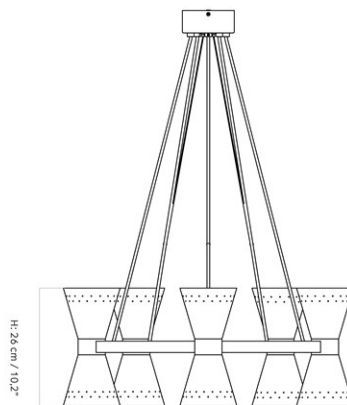

COLLECTOR CHANDELIER, 5

Designed by *Bergboms*

COLLI	1	
DIMENSIONS	H: 26 cm	W: 66.5 cm
	D: 66.5 cm	
	Ø: 66.5, cm	

CARE INSTRUCTIONS

Discover our product care guide for comprehensive care instructions.
[Download](#)

SKU	INCL. VAT USD	EXCL. VAT USD
1393649U	2.950,00	2.950,00