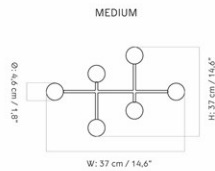

AFTERROOM COAT HANGER

Designed by *Afteroom*

MASTER SKU
COLLI

8900000PIM
2-4

CARE INSTRUCTIONS

Discover our product care guide for comprehensive care instructions.

[Download](#)

DESCRIPTION

Find more information in the dedicated product fact sheet for this product.

STOCK OPTION

SKU	VARIANT	COLLI	INCL. VAT USD	EXCL. VAT USD
8910579	Small - Black/Brass	4	105,00	105,00
8910539	Small - Black	4	105,00	105,00
8900639	Medium - White	2	175,00	175,00
8900579	Medium - Black/Brass	2	175,00	175,00
8900539	Medium - Black	2	175,00	175,00