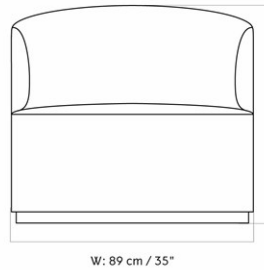

TEAROOM LOUNGE CHAIR

Designed by *Nick Ross Studio*

MASTER SKU	9605000PIM
COLLI	1
DIMENSIONS	H: 78 cm W: 89 cm
	D: 70 cm
	SH: 43 cm SD: 56 cm
	AH: 78 cm

CARE INSTRUCTIONS

Discover our product care guide for comprehensive care instructions.

[Download](#)

DESCRIPTION

Find more information in the dedicated product fact sheet for this product.

STOCK OPTION

SKU	VARIANT	INCL. VAT USD	EXCL. VAT USD
9605020-020300ZZ	Audo Bouclé - Beige, 02	2.830,00	2.830,00
9605002-022B09ZZ	Savanna - White/Cream, 0202	3.595,00	3.595,00

RECOMMENDED COMBINATIONS

SKU	VARIANT	INCL. VAT USD	EXCL. VAT USD
9605001-02AH00ZZ	Champion - Green, 1-3114-035	3.140,00	3.140,00

SPEC OPTIONS

MASTER SKU	VARIANT	INCL. VAT USD	EXCL. VAT USD
9605000PIM	Price Category - PC0T <i>Audo Bouclé, Audø</i>	2.830,00	2.830,00
9605000PIM	Price Category - PC4T <i>Grand Mohair, Danish Art Weaving</i>	4.515,00	4.515,00
9605000PIM	Price Category - PC3T <i>Safire, Sahco, Kvadrat / Vidar 4, Kvadrat / Zero, Sahco, Kvadrat</i>	4.045,00	4.045,00
9605000PIM	Price Category - PC2T <i>Canvas 2, Kvadrat / Fiord, Kvadrat / Hallingdal 65, Kvadrat / Reflect, Kvadrat / Savanna, Kvadrat / Steelcut Trio 3, Kvadrat</i>	3.595,00	3.595,00