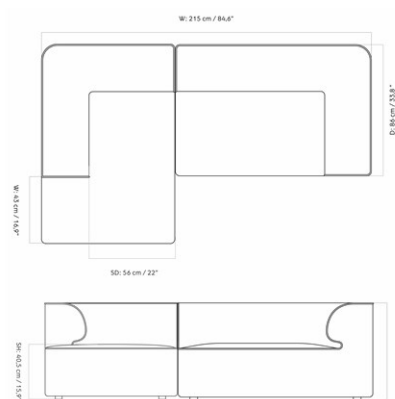

EAVE MODULAR SOFA 86, 2 SEATER, CONFIGURATION 6

Designed by *Norm Architects*

MASTER SKU	9986320PIM
COLLI	1
DIMENSIONS	H: 71 cm W: 215 cm D: 129 cm
	SH: 40.5 cm SD: 56 cm AH: 70 cm

CARE INSTRUCTIONS

Discover our product care guide for comprehensive care instructions.

[Download](#)

DESCRIPTION

Find more information in the dedicated product fact sheet for this product.

RECOMMENDED COMBINATIONS

SKU	VARIANT	INCL. VAT USD	EXCL. VAT USD
9986303-020B00ZZ	Safire - Blue, 0012	7.045,00	7.045,00
9986303-020000ZZ	Safire - Black, 0001	7.045,00	7.045,00
9986302-020P01ZZ	Savanna - White, 0202	6.310,00	6.310,00
9986301-020B00ZZ	Champion - Green, 1-3114-035	5.580,00	5.580,00
9986300-020500ZZ	Audo Bouclé - Dark grey, 16	4.940,00	4.940,00
9986300-020300ZZ	Audo Bouclé - Bordeaux, 08	4.940,00	4.940,00
9986300-020100ZZ	Audo Bouclé - Gold, 06	4.940,00	4.940,00
9986300-020000ZZ	Audo Bouclé - Beige, 02	4.940,00	4.940,00

SPEC OPTIONS

MASTER SKU	VARIANT	INCL. VAT USD	EXCL. VAT USD
9986320PIM	Price Category - PC4T <i>Grand Mohair, Danish Art Weaving</i>	7.775,00	7.775,00
9986320PIM	Price Category - PC3T <i>Safire, Sahco, Kvadrat / Vidar 4, Kvadrat</i>	7.045,00	7.045,00