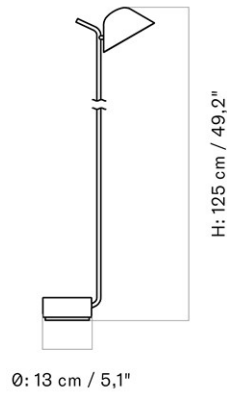

PEEK FLOOR LAMP

Designed by *Jonas Wagell*

MASTER SKU
COLLI

1320000PIM
2

CARE INSTRUCTIONS

Discover our product care guide for comprehensive care instructions.

[Download](#)

DESCRIPTION

Find more information in the dedicated product fact sheet for this product.

STOCK OPTION

SKU	VARIANT	INCL. VAT USD	EXCL. VAT USD
1320539U	Black	675,00	675,00