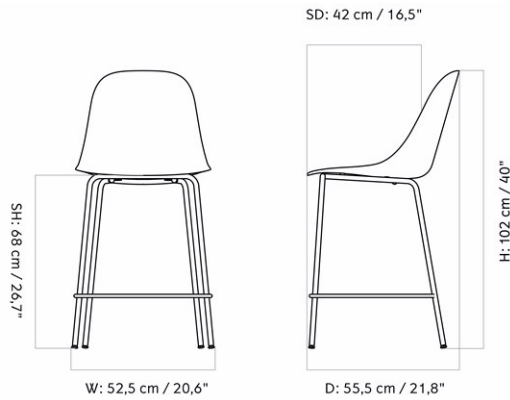

HARBOUR SIDE COUNTER CHAIR, UPHOLSTERED SHELL

Designed by *Norm Architects*

MASTER SKU	9290000PIM	
COLLI	1	
DIMENSIONS	H: 102 cm	W: 52.5 cm
	D: 55.5 cm	
	SH: 68 cm	SD: 42 cm

CARE INSTRUCTIONS

Discover our product care guide for comprehensive care instructions.

[Download](#)

Find more information in the dedicated product fact sheet for this product.

DESCRIPTION

SPEC OPTIONS

MASTER SKU	VARIANT	INCL. VAT USD	EXCL. VAT USD
9290000PIM	Price Category - PC0L - NEW <i>Sierra, Camo</i>	1.475,00	1.475,00
9290000PIM	Price Category - PC0T <i>Audo Bouclé, Audo</i>	835,00	835,00
9290000PIM	Price Category - PC4T <i>Grand Mohair, Danish Art Weaving</i>	1.575,00	1.575,00
9290000PIM	Price Category - PC4L	2.725,00	2.725,00
9290000PIM	Price Category - PC3L <i>Sheepskin Curly, Skandilock</i>	1.995,00	1.995,00
9290000PIM	Price Category - PC2L <i>Dunes, Sørensen / Nuance, Sørensen</i>	1.645,00	1.645,00
9290000PIM	Price Category - PC1L <i>Dakar, Nevotex / Ultra, Sørensen</i>	1.540,00	1.540,00
9290000PIM	Price Category - PC3T <i>Safire, Sahco, Kvadrat / Vidar 4, Kvadrat / Zero, Sahco, Kvadrat</i>	1.505,00	1.505,00
9290000PIM	Price Category - PC2T <i>Canvas 2, Kvadrat / Fiord, Kvadrat / Hallingdal 65, Kvadrat / Reflect, Kvadrat / Savanna, Kvadrat / Steelcut Trio 3, Kvadrat</i>	1.215,00	1.215,00
9290000PIM	Price Category - PC1T <i>Barnum Bouclé, Audo / Champion, JAB / Illusion, Nevotex / Maple , Kvadrat / Remix, Kvadrat / Re-wool, Kvadrat</i>	955,00	955,00