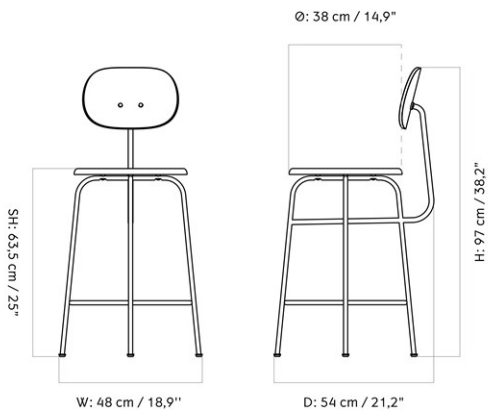

MASTER SKU	8484039PIM
COLLI	1
DIMENSIONS	H: 97 cm W: 48 cm
	D: 54 cm
	SH: 63 cm SD: 34 cm

CARE INSTRUCTIONS

Discover our product care guide for comprehensive care instructions.

[Download](#)

DESCRIPTION

Find more information in the dedicated product fact sheet for this product.