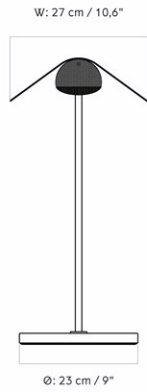

WING TABLE LAMP

Designed by *Bergboms*

MASTER SKU	139100PIM	
COLLI	1	
DIMENSIONS	H: 56 cm	W: 27 cm
	D: 46 cm	

CARE INSTRUCTIONS

Discover our product care guide for comprehensive care instructions.

[Download](#)

DESCRIPTION

Find more information in the dedicated product fact sheet for this product.

STOCK OPTION

SKU	VARIANT	INCL. VAT USD	EXCL. VAT USD
1391109U	Aluminium	1.045,00	1.045,00