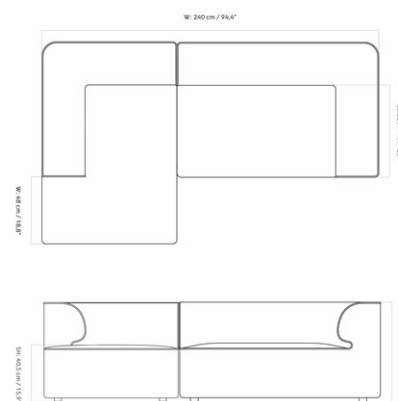

EAVE MODULAR SOFA 96, 2 SEATER, CONFIGURATION 6

Designed by *Norm Architects*

MASTER SKU	9987520PIM	
COLLI	1	
DIMENSIONS	H: 71 cm	W: 240 cm
	D: 144 cm	
	SH: 40.5 cm	SD: 66 cm
	AH: 70 cm	

CARE INSTRUCTIONS

Discover our product care guide for comprehensive care instructions.

[Download](#)

DESCRIPTION

Find more information in the dedicated product fact sheet for this product.

RECOMMENDED COMBINATIONS

SKU	VARIANT	INCL. VAT USD	EXCL. VAT USD
9987503-020B00ZZ	Safire - Blue, 0012	7.740,00	7.740,00
9987503-020000ZZ	Safire - Black, 0001	7.740,00	7.740,00
9987502-020P01ZZ	Savanna - White, 0202	7.010,00	7.010,00
9987501-020B00ZZ	Champion - Green, 1-3114-035	6.275,00	6.275,00
9987500-020500ZZ	Audo Bouclé - Dark grey, 16	5.635,00	5.635,00
9987500-020300ZZ	Audo Bouclé - Bordeaux, 08	5.635,00	5.635,00
9987500-020100ZZ	Audo Bouclé - Gold, 06	5.635,00	5.635,00
9987500-020000ZZ	Audo Bouclé - Beige, 02	5.635,00	5.635,00

SPEC OPTIONS

MASTER SKU	VARIANT	INCL. VAT USD	EXCL. VAT USD
9987520PIM	Price Category - PC4T <i>Grand Mohair, Danish Art Weaving</i>	8.470,00	8.470,00
9987520PIM	Price Category - PC3T <i>Safire, Sahco, Kvadrat / Vidar 4, Kvadrat</i>	7.740,00	7.740,00