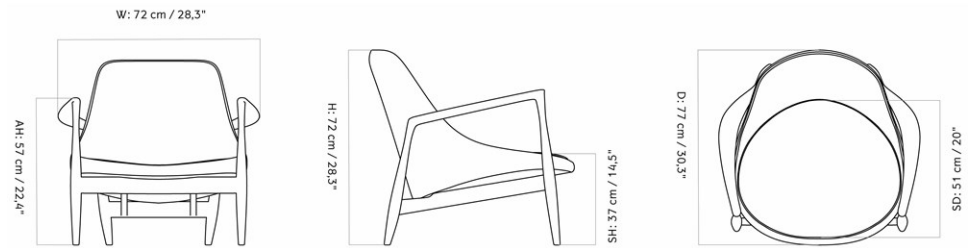

ELIZABETH LOUNGE CHAIR, WALNUT BASE
 Designed by *Ib Kofod-Larsen Design*

MASTER SKU	1208000PIM
COLLI	1
DIMENSIONS	H: 72 cm W: 72 cm
	D: 77 cm
	SH: 37 cm SD: 51 cm
	AH: 57 cm

CARE INSTRUCTIONS

Discover our product care guide for comprehensive care instructions.