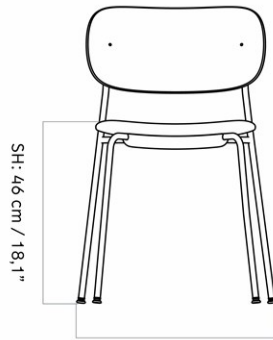

CO DINING CHAIR, OAK SEAT AND BACK

Designed by *Norm Architects*

W: 52 cm / 20,5"

SD: 40 cm / 15,7"