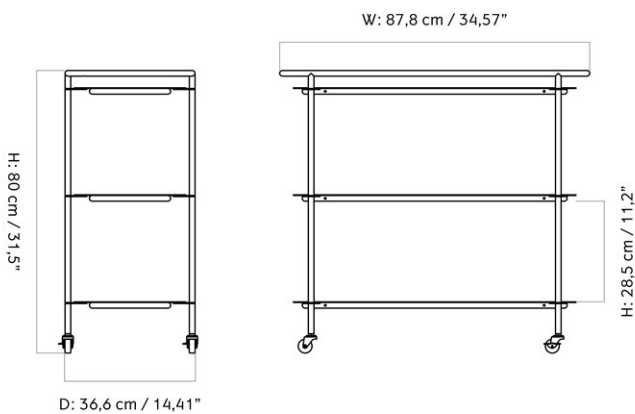

CHARGING TROLLEY

Designed by *Audo*

MASTER SKU 4866539PIM
COLLI 1

CARE INSTRUCTIONS

Discover our product care guide for comprehensive care instructions.

DESCRIPTION

[Download](#)
Find more information in the dedicated product fact sheet for this product.

STOCK OPTION

SKU	VARIANT	INCL. VAT USD	EXCL. VAT USD
4866539	Trolley without Charging Boards	730,00	730,00