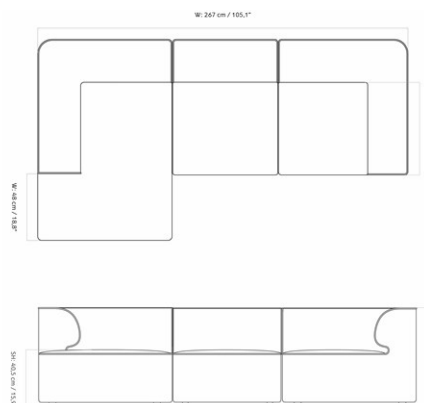

EAVE MODULAR SOFA 96, 3 SEATER, CONFIGURATION 12

Designed by *Norm Architects*

MASTER SKU	9988120PIM
COLLI	1
DIMENSIONS	H: 71 cm W: 267 cm
	D: 144 cm
	SH: 40.5 cm SD: 66 cm
	AH: 70 cm

CARE INSTRUCTIONS	Discover our product care guide for comprehensive care instructions. Download
DESCRIPTION	Find more information in the dedicated product fact sheet for this product.

RECOMMENDED COMBINATIONS

SKU	VARIANT	INCL. VAT USD	EXCL. VAT USD
9988103-020B00ZZ	Safire - Blue, 0012	10.345,00	10.345,00
9988103-020000ZZ	Safire - Black, 0001	10.345,00	10.345,00
9988102-020P01ZZ	Savanna - White, 0202	9.355,00	9.355,00
9988101-020B00ZZ	Green, 1-3114-035	8.105,00	8.105,00
9988100-020500ZZ	Dark grey, 16	7.235,00	7.235,00
9988100-020300ZZ	Bordeaux, 08	7.235,00	7.235,00
9988100-020100ZZ	Gold, 06	7.235,00	7.235,00
9988100-020000ZZ	Beige, 02	7.235,00	7.235,00

SPEC OPTIONS

MASTER SKU	VARIANT	INCL. VAT USD	EXCL. VAT USD
9988120PIM	Price Category - PC4T <i>Grand Mohair, Danish Art Weaving</i>	11.270,00	11.270,00
9988120PIM	Price Category - PC3T <i>Safire, Sahco, Kvadrat / Vidar 4, Kvadrat</i>	10.345,00	10.345,00