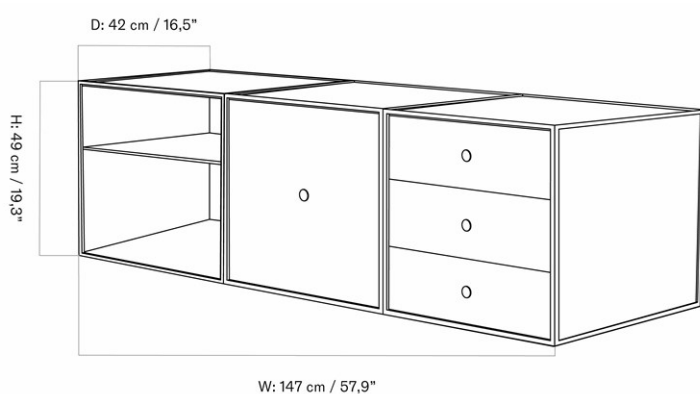

FRAME 49 TRIO

Designed by *Mogens Lassen*

MASTER SKU	BL39700PIM
COLLI	1
DIMENSIONS	H: 49 cm W: 147 cm D: 42 cm

CARE INSTRUCTIONS

Discover our product care guide for comprehensive care instructions.

[Download](#)

DESCRIPTION

Find more information in the dedicated product fact sheet for this product.

RECOMMENDED COMBINATIONS

SKU	VARIANT	INCL. VAT USD	EXCL. VAT USD
BL39481	Black Stained Ash	2.635,00	2.635,00