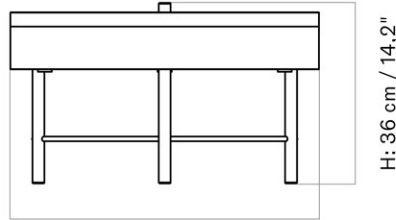

TURNING SIDE TABLE

Designed by *Theresa Rand*

Ø: 65 cm / 25,6"