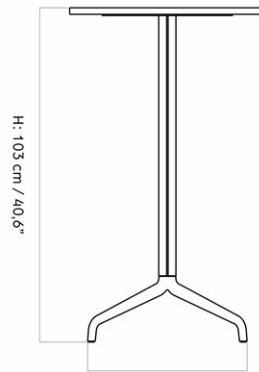

HARBOUR COLUMN COUNTER TABLE, STAR BASE, Ø60 CM / 23.6"

Designed by *Norm Architects*

D/W: 49 cm / 19,3"