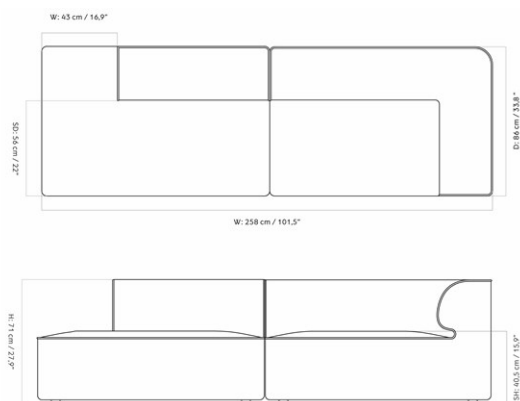

EAVE MODULAR SOFA 86, 2 SEATER, CONFIGURATION 4

Designed by *Norm Architects*

MASTER SKU	9986120PIM	
COLLI	1	
DIMENSIONS	H: 71 cm	W: 258 cm
	D: 86 cm	
	SH: 40.5 cm	SD: 56 cm
	AH: 70 cm	

CARE INSTRUCTIONS

Discover our product care guide for comprehensive care instructions.

[Download](#)

DESCRIPTION

Find more information in the dedicated product fact sheet for this product.

RECOMMENDED COMBINATIONS

SKU	VARIANT	INCL. VAT USD	EXCL. VAT USD
9986103-020B00ZZ	Safire - Blue, 0012	7.045,00	7.045,00
9986103-020000ZZ	Safire - Black, 0001	7.045,00	7.045,00
9986102-020P01ZZ	Savanna - White, 0202	6.310,00	6.310,00
9986101-020B00ZZ	Champion - Green, 1-3114-035	5.580,00	5.580,00
9986100-020500ZZ	Audo Bouclé - Dark grey, 16	4.940,00	4.940,00
9986100-020300ZZ	Audo Bouclé - Bordeaux, 08	4.940,00	4.940,00
9986100-020100ZZ	Audo Bouclé - Gold, 06	4.940,00	4.940,00
9986100-020000ZZ	Audo Bouclé - Beige, 02	4.940,00	4.940,00

SPEC OPTIONS

MASTER SKU	VARIANT	INCL. VAT USD	EXCL. VAT USD
9986120PIM	Price Category - PC4T <i>Grand Mohair, Danish Art Weaving</i>	7.775,00	7.775,00
9986120PIM	Price Category - PC3T <i>Safire, Sahco, Kvadrat / Vidar 4, Kvadrat</i>	7.045,00	7.045,00