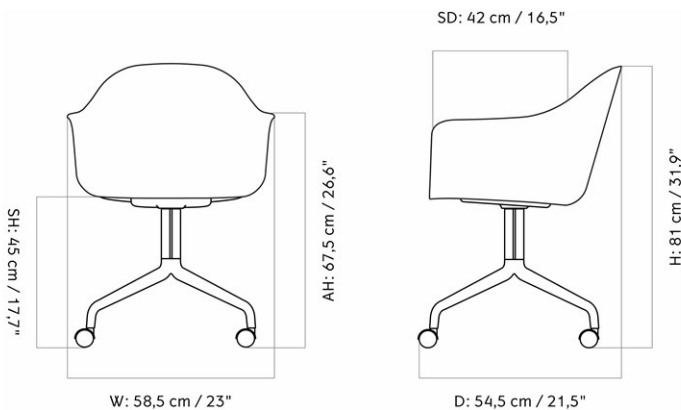

HARBOUR DINING CHAIR, STAR BASE W/CASTERS, PLASTIC SHELL

Designed by *Norm Architects*

MASTER SKU	9391001PIM		
COLLI	1		
DIMENSIONS	H: 81 cm	W: 58.5 cm	
	D: 54.5 cm		
	SH: 45 cm	SD: 42 cm	
	AH: 67.5 cm		

CARE INSTRUCTIONS

Discover our product care guide for comprehensive care instructions.

[Download](#)

Find more information in the dedicated product fact sheet for this product.

DESCRIPTION

SPEC OPTIONS

MASTER SKU	VARIANT	INCL. VAT USD	EXCL. VAT USD
9391001PIM	Dependent On Selected Variant - Dependent On Selected Variant	1.045,00	1.045,00

QUICK SHIP

SKU	VARIANT	INCL. VAT USD	EXCL. VAT USD
9391000-0205ZZZZ	Polished aluminium - White, 9016	1.045,00	1.045,00
9391000-0204ZZZZ	Polished aluminium - Olive, 7002	1.045,00	1.045,00
9391000-0203ZZZZ	Polished aluminium - Light Grey, 9002	1.045,00	1.045,00
9391000-0202ZZZZ	Polished aluminium - Khaki, 1011	1.045,00	1.045,00
9391000-0201ZZZZ	Polished aluminium - Burned red, 8015	1.045,00	1.045,00
9391000-0200ZZZZ	Polished aluminium - Black, 9011	1.045,00	1.045,00
9391000-0005ZZZZ	Black - White, 9016	1.045,00	1.045,00
9391000-0004ZZZZ	Black - Olive, 7002	1.045,00	1.045,00
9391000-0003ZZZZ	Black - Light Grey, 9002	1.045,00	1.045,00
9391000-0002ZZZZ	Black - Khaki, 1011	1.045,00	1.045,00
9391000-0001ZZZZ	Black - Burned red, 8015	1.045,00	1.045,00