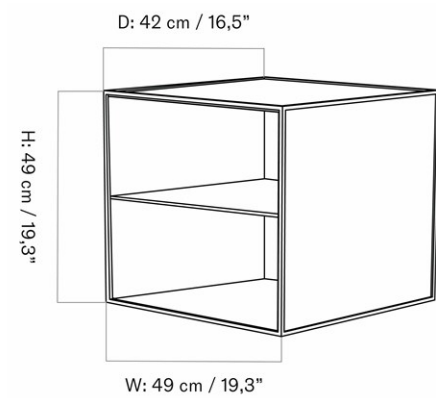

FRAME 49

Designed by *Mogens Lassen*

MASTER SKU	BL39010PIM
COLLI	1
DIMENSIONS	H: 49 cm W: 49 cm D: 42 cm

CARE INSTRUCTIONS

Discover our product care guide for comprehensive care instructions.

[Download](#)

DESCRIPTION

Find more information in the dedicated product fact sheet for this product.

STOCK OPTION

SKU	VARIANT	INCL. VAT USD	EXCL. VAT USD
BL40273	Black Stained Ash	745,00	745,00
BL40270	Oak	695,00	695,00