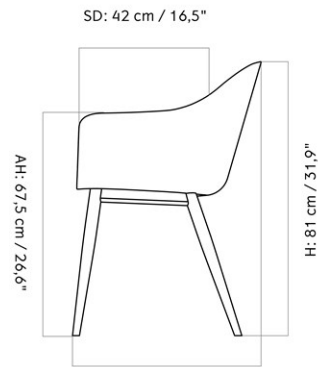

HARBOUR DINING CHAIR, OAK BASE, PLASTIC SHELL

Designed by *Norm Architects*

W: 58,5 cm / 23"

SD: 42 cm / 16,5"

AH: 67,5 cm / 26,6"

H: 81 cm / 31,9"

D: 57,5 cm / 22,6"

MASTER SKU	9350639PIM		
COLLI	1		
DIMENSIONS	H: 81 cm	W: 58.5 cm	
	D: 57.5 cm		
	SH: 45 cm	SD: 42 cm	
	AH: 67.5 cm		