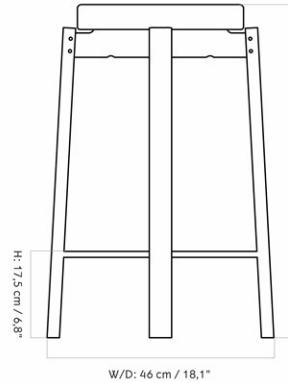

PASSAGE COUNTER STOOL, NATURAL OAK BASE, UPHOLSTERED SEAT, BRASS RING

Designed by *Kroeyer-Saetter-Lassen*

MASTER SKU	1513600PIM
COLLI	1
DIMENSIONS	H: 66 cm W: 46 cm
	D: 46 cm
	SH: 66 cm SD: 33.5 cm

CARE INSTRUCTIONS

Discover our product care guide for comprehensive care instructions.

[Download](#)

Find more information in the dedicated product fact sheet for this product.

DESCRIPTION

SPEC OPTIONS

MASTER SKU	VARIANT	INCL. VAT USD	EXCL. VAT USD
1513600PIM	Price Category - PCCOM - NEW	1.270,00	1.270,00
1513600PIM	Price Category - PC0L - NEW <i>Sierra, Camo</i>	1.075,00	1.075,00
1513600PIM	Price Category - PC4L - NEW	1.715,00	1.715,00
1513600PIM	Price Category - PC3L - NEW <i>Sheepskin Curly, Skandilock</i>	1.460,00	1.460,00
1513600PIM	Price Category - PC2L - NEW <i>Dunes, Sørensen / Nuance, Sørensen</i>	1.355,00	1.355,00
1513600PIM	Price Category - PC1L - NEW <i>Dakar, Nevotex / Envy, Sørensen / Ultra, Sørensen</i>	1.215,00	1.215,00
1513600PIM	Price Category - PC4T - NEW <i>Grand Mohair, Danish Art Weaving</i>	1.460,00	1.460,00
1513600PIM	Price Category - PC3T - NEW <i>Safire, Sahco, Kvadrat / Vidar 4, Kvadrat / Zero, Sahco, Kvadrat</i>	1.390,00	1.390,00
1513600PIM	Price Category - PC2T - NEW <i>Canvas 2, Kvadrat / Fiord, Kvadrat / Hallingdal 65, Kvadrat / Reflect, Kvadrat / Savanna, Kvadrat / Steelcut Trio 3, Kvadrat</i>	1.270,00	1.270,00
1513600PIM	Price Category - PC1T - NEW <i>Barnum Bouclé, Audo / Champion, JAB / Illusion, Nevotex / Maple, Kvadrat / Remix, Kvadrat / Re-wool, Kvadrat</i>	1.180,00	1.180,00