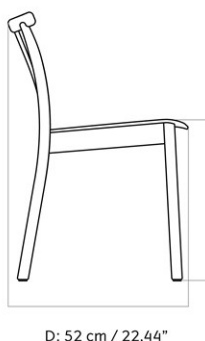

MERKUR DINING CHAIR, BLACK OAK BASE AND BACK, UPHOLSTERED SEAT

Designed by *Skogstad & Wærnes*

MASTER SKU	1302000PIM
COLLI	1
DIMENSIONS	H: 78 cm W: 46 cm
	D: 52 cm
	SH: 46 cm SD: 42 cm

CARE INSTRUCTIONS

Discover our product care guide for comprehensive care instructions.

[Download](#)

DESCRIPTION

Find more information in the dedicated product fact sheet for this product.

RECOMMENDED COMBINATIONS

SKU	VARIANT	INCL. VAT USD	EXCL. VAT USD
1302005-000T00ZZ	Dakar - Black, 0842	1.215,00	1.215,00
1302002-003N04ZZ	Hallingdal - Green, 0370	1.130,00	1.130,00
1302000-000000ZZ	Audo Bouclé - Gold, 06	955,00	955,00

SPEC OPTIONS

MASTER SKU	VARIANT	INCL. VAT USD	EXCL. VAT USD
1302000PIM	Price Category - PC0L - NEW <i>Sierra, Camo</i>	1.145,00	1.145,00
1302000PIM	Price Category - PC4L	1.560,00	1.560,00
1302000PIM	Price Category - PC3L <i>Sheepskin Curly, Skandilock</i>	1.375,00	1.375,00
1302000PIM	Price Category - PC2L <i>Dunes, Sørensen / Nuance, Sørensen</i>	1.250,00	1.250,00
1302000PIM	Price Category - PC1L <i>Dakar, Nevotex / Envy, Sørensen / Ultra, Sørensen</i>	1.215,00	1.215,00
1302000PIM	Price Category - PC4T <i>Grand Mohair, Danish Art Weaving</i>	1.340,00	1.340,00