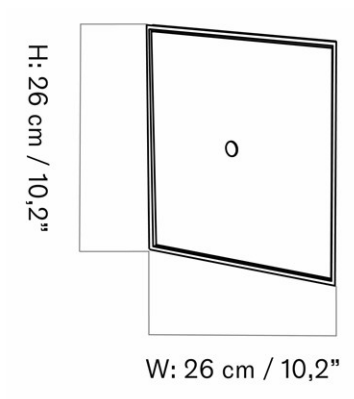

DOOR FOR FRAME 28

Designed by *Mogens Lassen*

MASTER SKU	BL39900PIM
COLLI	1
DIMENSIONS	H: 26 cm W: 26 cm D: 1 cm

CARE INSTRUCTIONS

Discover our product care guide for comprehensive care instructions.

[Download](#)

DESCRIPTION

Find more information in the dedicated product fact sheet for this product.

RECOMMENDED COMBINATIONS

SKU	VARIANT	INCL. VAT USD	EXCL. VAT USD
BL39754	Sand	75,00	75,00
BL39753	Fjord	75,00	75,00
BL39752	Light Grey	75,00	75,00
BL39751	Dark Grey	75,00	75,00