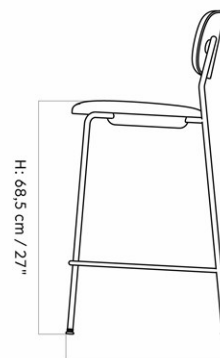

CO COUNTER CHAIR, UPHOLSTERED SEAT AND BACK

Designed by *Norm Architects*

W: 48 cm / 18,9"

H: 21,6 cm / 8,5"

D: 48 cm / 18,9"

W: 41,2 cm / 16,2"

MASTER SKU	1186000PIM		
COLLI	1		
DIMENSIONS	H: 96.5 cm	W: 49.5 cm	
	D: 49.5 cm		
	SH: 68.5 cm	SD: 39.5 cm	