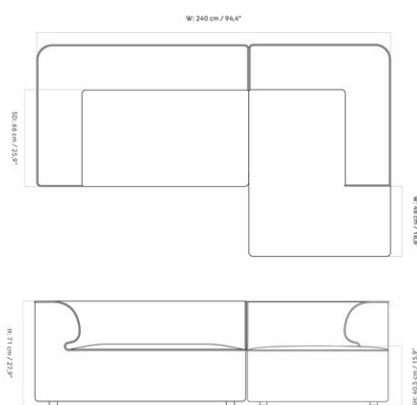

EAVE MODULAR SOFA 96, 2 SEATER, CONFIGURATION 5

Designed by *Norm Architects*

MASTER SKU	9987420PIM	
COLLI	1	
DIMENSIONS	H: 71 cm	W: 240 cm
	D: 144 cm	
	SH: 40.5 cm	SD: 66 cm
	AH: 70 cm	

CARE INSTRUCTIONS

Discover our product care guide for comprehensive care instructions.

[Download](#)

DESCRIPTION

Find more information in the dedicated product fact sheet for this product.

RECOMMENDED COMBINATIONS

SKU	VARIANT	INCL. VAT USD	EXCL. VAT USD
9987403-020B00ZZ	Safire - Blue, 0012	7.740,00	7.740,00
9987403-020000ZZ	Safire - Black, 0001	7.740,00	7.740,00
9987402-020P01ZZ	Savanna - White, 0202	7.010,00	7.010,00
9987401-020B00ZZ	Champion - Green, 1-3114-035	6.275,00	6.275,00
9987400-020500ZZ	Audo Bouclé - Dark grey, 16	5.635,00	5.635,00
9987400-020300ZZ	Audo Bouclé - Bordeaux, 08	5.635,00	5.635,00
9987400-020100ZZ	Audo Bouclé - Gold, 06	5.635,00	5.635,00
9987400-020000ZZ	Audo Bouclé - Beige, 02	5.635,00	5.635,00

SPEC OPTIONS

MASTER SKU	VARIANT	INCL. VAT USD	EXCL. VAT USD
9987420PIM	Price Category - PC4T <i>Grand Mohair, Danish Art Weaving</i>	8.470,00	8.470,00
9987420PIM	Price Category - PC3T <i>Safire, Sahco, Kvadrat / Vidar 4, Kvadrat</i>	7.740,00	7.740,00