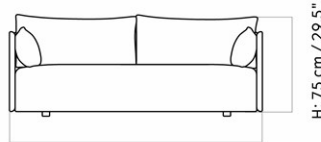

OFFSET SOFA, 2 SEATER W/LOOSE COVER

Designed by *Norm Architects*

W: 178 cm / 70.1"

H: 75 cm / 29.5"