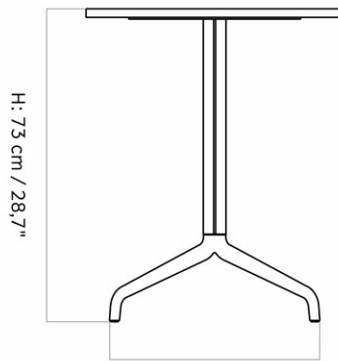

HARBOUR COLUMN DINING TABLE, STAR BASE, 60X70 CM

Designed by *Norm Architects*

D/W: 49 cm / 19,3"