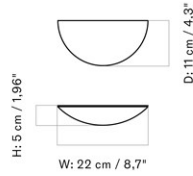

FUNGI SHELF SMALL