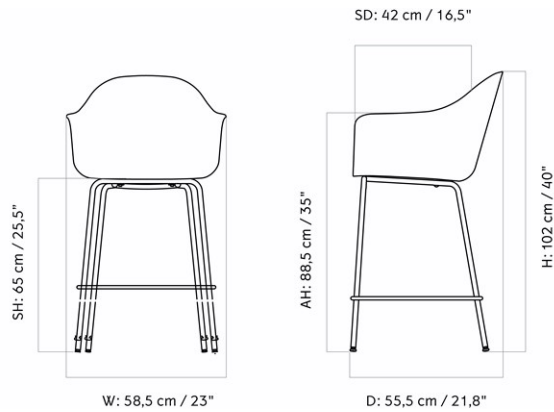

HARBOUR BAR CHAIR, PLASTIC SHELL

Designed by *Norm Architects*

MASTER SKU	9345100PIM	
COLLI	1	
DIMENSIONS	H: 112 cm	W: 58.5 cm
	D: 55.5 cm	
	SH: 75 cm	SD: 42 cm
	AH: 98.5 cm	

CARE INSTRUCTIONS

Discover our product care guide for comprehensive care instructions.

[Download](#)

Find more information in the dedicated product fact sheet for this product.

DESCRIPTION

SPEC OPTIONS

MASTER SKU	VARIANT	INCL. VAT USD	EXCL. VAT USD
9345100PIM	Dependent On Selected Variant	590,00	590,00

QUICK SHIP

SKU	VARIANT	INCL. VAT USD	EXCL. VAT USD
9345100-0003ZZZZ	Light Grey, 9002	590,00	590,00
9345100-0005ZZZZ	White, 9016	590,00	590,00
9345100-0004ZZZZ	Olive, 7002	590,00	590,00
9345100-0002ZZZZ	Khaki, 1011	590,00	590,00
9345100-0001ZZZZ	Burned red, 8015	590,00	590,00
9345100-0000ZZZZ	Black, 9011	590,00	590,00