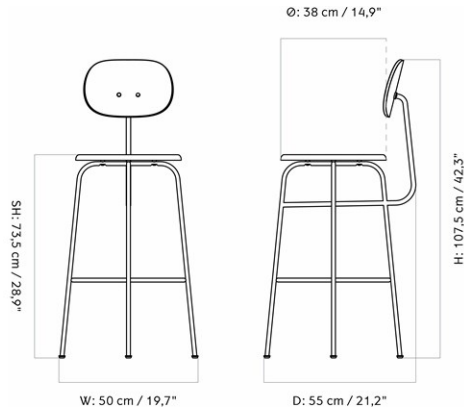

MASTER SKU	8486039PIM		
COLLI	1		
DIMENSIONS	H: 106 cm	W: 50 cm	
	D: 55 cm		
	SH: 72 cm	SD: 34 cm	

CARE INSTRUCTIONS

Discover our product care guide for comprehensive care instructions.

[Download](#)

DESCRIPTION