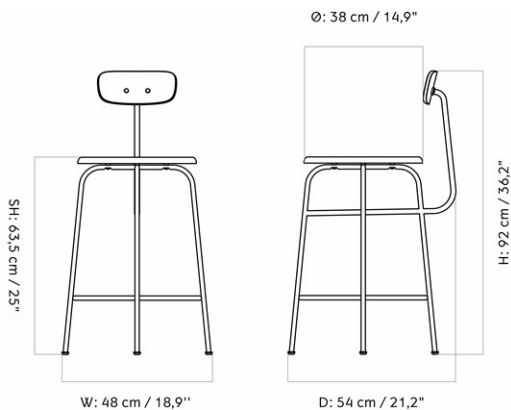

AFTERROOM COUNTER CHAIR, BLACK BASE, UPHOLSTERED SEAT, VENEER BACK

Designed by *Afteroom*

MASTER SKU	8483000PIM	
COLLI	1	
DIMENSIONS	H: 91 cm	W: 48 cm
	D: 54 cm	
	SH: 64 cm	SD: 34 cm

CARE INSTRUCTIONS

Discover our product care guide for comprehensive care instructions.

[Download](#)

Find more information in the dedicated product fact sheet for this product.

DESCRIPTION

RECOMMENDED COMBINATIONS

SKU	VARIANT	INCL. VAT USD	EXCL. VAT USD
8483009-020R00ZZ	Sierra - Black, 1001 - Black - NEW	940,00	940,00
8483009-000100ZZ	Sierra - Stone, 1611 - Natural Oak - NEW	940,00	940,00
8483000-000100ZZ	Audo Bouclé - Gold, 06 - Natural Oak - NEW	815,00	815,00

SPEC OPTIONS

MASTER SKU	VARIANT	INCL. VAT USD	EXCL. VAT USD
8483000PIM	Price Category - PCCOM - NEW	920,00	920,00
8483000PIM	Price Category - PC0L - NEW <i>Sierra, Camo</i>	940,00	940,00
8483000PIM	Price Category - PC4L - NEW	1.200,00	1.200,00
8483000PIM	Price Category - PC3L - NEW <i>Sheepskin Curly, Skandilock</i>	1.145,00	1.145,00
8483000PIM	Price Category - PC2L - NEW <i>Dunes, Sørensen / Nuance, Sørensen</i>	1.095,00	1.095,00
8483000PIM	Price Category - PC1L - NEW <i>Dakar, Nevotex / Envy, Sørensen / Ultra, Sørensen</i>	1.025,00	1.025,00
8483000PIM	Price Category - PC4T - NEW <i>Grand Mohair, Danish Art Weaving</i>	1.010,00	1.010,00