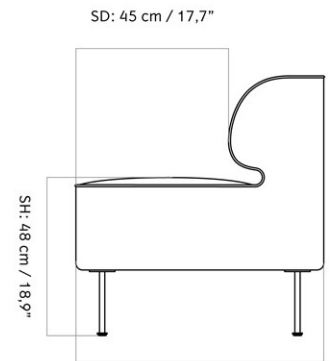

EAVE DINING SOFA 165

Designed by *Norm Architects*

W: 165 cm / 65"

SH: 48 cm / 18.9"

SD: 45 cm / 17.7"

D: 75 cm / 29.5"

MASTER SKU	9970000PIM	CARE INSTRUCTIONS	Discover our product care guide for comprehensive care instructions.
COLLI	1		
DIMENSIONS	H: 79 cm W: 165 cm	DESCRIPTION	Download
	D: 75 cm SH: 48 cm SD: 45 cm		Find more information in the dedicated product fact sheet for this product.