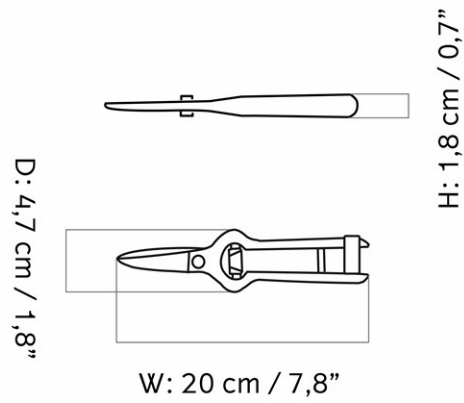

PALLARES X AUDO PLANT SHEARS
Designed by *Audo*

COLLI 1
DIMENSIONS H: 1.8 cm W: 20 cm
D: 4.7 cm

CARE INSTRUCTIONS Discover our product care guide for comprehensive care instructions. [Download](#)
DESCRIPTION Find more information in the dedicated product fact sheet for this product.

SKU	INCL. VAT USD	EXCL. VAT USD
4862039	140,00	140,00