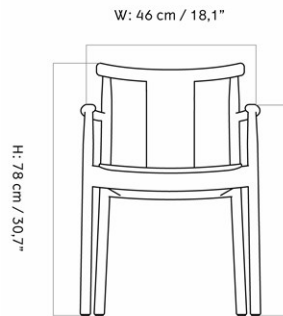

MERKUR DINING CHAIR W/ARMREST, NATURAL OAK BASE AND BACK, UPHOLSTERED SEAT

Designed by *Skogstad & Wærnes*

MASTER SKU	1303000PIM
COLLI	1
DIMENSIONS	H: 78 cm W: 46 cm
	D: 52 cm
	SH: 46 cm SD: 42 cm
	AH: 66 cm

CARE INSTRUCTIONS

Discover our product care guide for comprehensive care instructions.

[Download](#)

DESCRIPTION

Find more information in the dedicated product fact sheet for this product.

STOCK OPTION

SKU	VARIANT	INCL. VAT USD	EXCL. VAT USD
1303002-003G04ZZ	Hallingdal - Beige, 0200	1.305,00	1.305,00

RECOMMENDED COMBINATIONS

SKU	VARIANT	INCL. VAT USD	EXCL. VAT USD
1303005-000300ZZ	Dakar - Cognac, 0250	1.270,00	1.270,00
1303000-000000ZZ	Audo Bouclé - Gold, 06	1.095,00	1.095,00

SPEC OPTIONS

MASTER SKU	VARIANT	INCL. VAT USD	EXCL. VAT USD
1303000PIM	Price Category - PC0L - NEW <i>Sierra, Camo</i>	1.235,00	1.235,00
1303000PIM	Price Category - PC4L	1.700,00	1.700,00
1303000PIM	Price Category - PC3L <i>Sheepskin Curly, Skandilock</i>	1.495,00	1.495,00
1303000PIM	Price Category - PC2L <i>Dunes, Sørensen / Nuance, Sørensen</i>	1.390,00	1.390,00
1303000PIM	Price Category - PC1L <i>Dakar, Nevotex / Envy, Sørensen / Ultra, Sørensen</i>	1.270,00	1.270,00