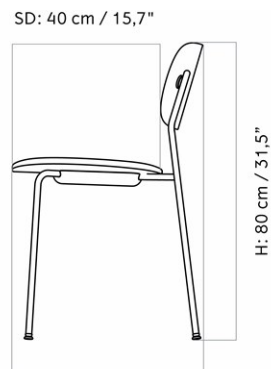

D: 50.5 cm / 19.9"

MASTER SKU	1160000PIM	
COLLI	1	
DIMENSIONS	H: 80 cm	W: 52 cm
	D: 50.5 cm	
	SH: 48 cm	SD: 39.5 cm

CARE INSTRUCTIONS

Discover our product care guide for comprehensive care instructions.

[Download](#)

Find more information in the dedicated product fact sheet for this product.

DESCRIPTION

RECOMMENDED COMBINATIONS

SKU	VARIANT	INCL. VAT USD	EXCL. VAT USD
1160001-00JT0PZZ	Re-wool - Black, 0198 - Black Oak - NEW	625,00	625,00

SPEC OPTIONS

MASTER SKU	VARIANT	INCL. VAT USD	EXCL. VAT USD
1160000PIM	Price Category - PC0L - NEW <i>Sierra, Camo</i>	730,00	730,00
1160000PIM	Price Category - PC0T <i>Audo Bouclé, Audø</i>	520,00	520,00
1160000PIM	Price Category - PC4T <i>Grand Mohair, Danish Art Weaving</i>	905,00	905,00
1160000PIM	Price Category - PC4L	1.200,00	1.200,00
1160000PIM	Price Category - PC3L <i>Sheepskin Curly, Skandilock</i>	955,00	955,00
1160000PIM	Price Category - PC2L <i>Dunes, Sørensen / Nuance, Sørensen</i>	870,00	870,00
1160000PIM	Price Category - PC1L <i>Dakar, Nevotex / Envy, Sørensen / Ultra, Sørensen</i>	780,00	780,00
1160000PIM	Price Category - PC3T <i>Safire, Sahco, Kvadrat / Vidar 4, Kvadrat / Zero, Sahco, Kvadrat</i>	800,00	800,00