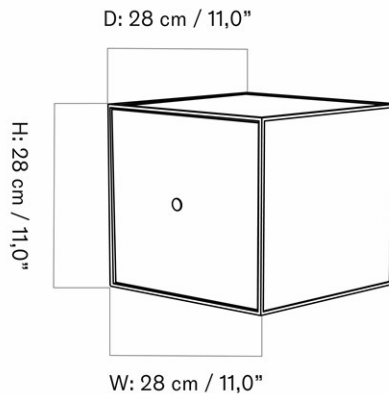

FRAME 35 W/DOOR

Designed by *Mogens Lassen*

MASTER SKU	BL39003PIM
COLLI	1
DIMENSIONS	H: 35 cm W: 35 cm D: 35 cm

CARE INSTRUCTIONS

Discover our product care guide for comprehensive care instructions.

[Download](#)

DESCRIPTION

Find more information in the dedicated product fact sheet for this product.

STOCK OPTION

SKU	VARIANT	INCL. VAT USD	EXCL. VAT USD
BL40353	Black Stained Ash	575,00	575,00
BL40350	Oak	575,00	575,00

RECOMMENDED COMBINATIONS

SKU	VARIANT	INCL. VAT USD	EXCL. VAT USD
BL39354	Sand	470,00	470,00