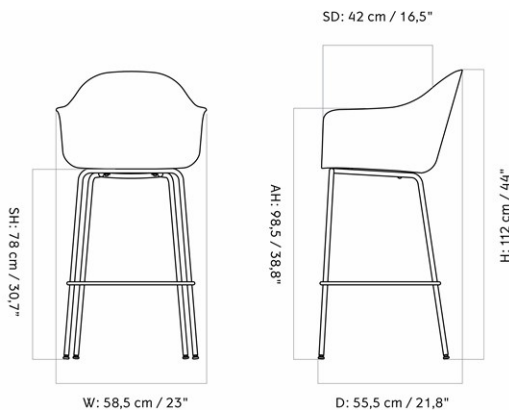

HARBOUR BAR CHAIR, UPHOLSTERED SHELL

Designed by *Norm Architects*

MASTER SKU	9345000PIM
COLLI	1
DIMENSIONS	H: 112 cm W: 58.5 cm
	D: 55.5 cm
	SH: 78 cm SD: 42 cm
	AH: 98.5 cm

CARE INSTRUCTIONS

Discover our product care guide for comprehensive care instructions.

[Download](#)

Find more information in the dedicated product fact sheet for this product.

DESCRIPTION

SPEC OPTIONS

MASTER SKU	VARIANT	INCL. VAT USD	EXCL. VAT USD
9345000PIM	Price Category - PC0L - NEW <i>Sierra, Camo</i>	1.395,00	1.395,00
9345000PIM	Price Category - PC0T <i>Audo Bouclé, Audo</i>	920,00	920,00
9345000PIM	Price Category - PC4T <i>Grand Mohair, Danish Art Weaving</i>	1.805,00	1.805,00
9345000PIM	Price Category - PC4L	3.140,00	3.140,00
9345000PIM	Price Category - PC3L <i>Sheepskin Curly, Skandilock</i>	2.290,00	2.290,00
9345000PIM	Price Category - PC2L <i>Dunes, Sørensen / Nuance, Sørensen</i>	1.890,00	1.890,00
9345000PIM	Price Category - PC1L <i>Dakar, Nevotex / Ultra, Sørensen</i>	1.630,00	1.630,00
9345000PIM	Price Category - PC3T <i>Safire, Sahco, Kvadrat / Vidar 4, Kvadrat / Zero, Sahco, Kvadrat</i>	1.700,00	1.700,00
9345000PIM	Price Category - PC2T <i>Canvas 2, Kvadrat / Fiord, Kvadrat / Hallingdal 65, Kvadrat / Reflect, Kvadrat / Savanna, Kvadrat / Steelcut Trio 3, Kvadrat</i>	1.410,00	1.410,00