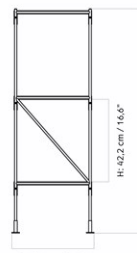

ZET STORING SYSTEM, H114 CM / 45"

Designed by *Kaschkasch*

MASTER SKU
COLLI
DIMENSIONS

7300001PIM
1
H: 114 cm   W: 153 cm
D: 40 cm

CARE INSTRUCTIONS

Discover our product care guide for comprehensive care instructions.

[Download](#)

Find more information in the dedicated product fact sheet for this product.

DESCRIPTION

STOCK OPTION

SKU	VARIANT	INCL. VAT USD	EXCL. VAT USD
7365849	Black Steel Base - Dark Stained Oak	1.760,00	1.760,00
7365539	Black Steel Base - Black Oak	1.760,00	1.760,00
7365039	Black Steel Base - Natural Oak	1.760,00	1.760,00