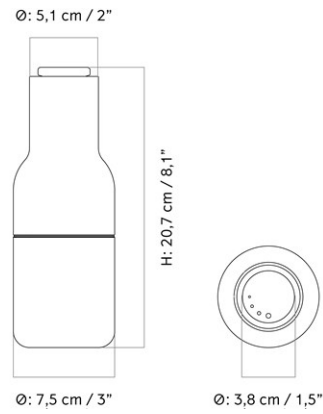

BOTTLE GRINDER, CERAMIC, SAND, 2-PACK

Designed by *Norm Architects*

COLLI

2

CARE INSTRUCTIONS

Discover our product care guide for comprehensive care instructions.

[Download](#)

DESCRIPTION

Find more information in the dedicated product fact sheet for this product.

SKU	INCL. VAT USD	EXCL. VAT USD
4414659	220,00	220,00