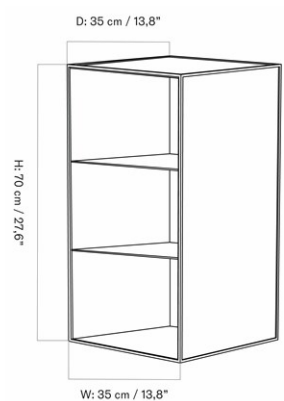

FRAME 70 W/TWO SHELVES
Designed by *Mogens Lassen*

MASTER SKU
COLLI
DIMENSIONS

BL39016PIM
1
H: 70 cm   W: 35 cm
D: 35 cm

CARE INSTRUCTIONS

Discover our product care guide for comprehensive care instructions.

DESCRIPTION

[Download](#)
Find more information in the dedicated product fact sheet for this product.

STOCK OPTION

SKU	VARIANT	INCL. VAT USD	EXCL. VAT USD
BL42803	Black Stained Ash	660,00	660,00
BL42800	Oak	660,00	660,00