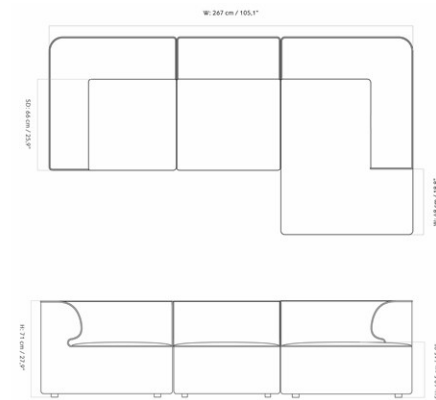

EAVE MODULAR SOFA 96, 3 SEATER, CONFIGURATION 11

Designed by *Norm Architects*

MASTER SKU	9988020PIM
COLLI	1
DIMENSIONS	H: 71 cm W: 267 cm
	D: 144 cm
	SH: 40.5 cm SD: 66 cm
	AH: 70 cm

CARE INSTRUCTIONS

Discover our product care guide for comprehensive care instructions.

[Download](#)

DESCRIPTION

Find more information in the dedicated product fact sheet for this product.

RECOMMENDED COMBINATIONS

SKU	VARIANT	INCL. VAT USD	EXCL. VAT USD
9988003-020B00ZZ	Safire - Blue, 0012	10.345,00	10.345,00
9988003-020000ZZ	Safire - Black, 0001	10.345,00	10.345,00
9988002-020P01ZZ	Savanna - White, 0202	9.355,00	9.355,00
9988001-020B00ZZ	Champion - Green, 1-3114-035	8.105,00	8.105,00
9988000-020500ZZ	Audo Bouclé - Dark grey, 16	7.235,00	7.235,00
9988000-020300ZZ	Audo Bouclé - Bordeaux, 08	7.235,00	7.235,00
9988000-020100ZZ	Audo Bouclé - Gold, 06	7.235,00	7.235,00
9988000-020000ZZ	Audo Bouclé - Beige, 02	7.235,00	7.235,00

SPEC OPTIONS

MASTER SKU	VARIANT	INCL. VAT USD	EXCL. VAT USD
9988020PIM	Price Category - PC4T <i>Grand Mohair, Danish Art Weaving</i>	11.270,00	11.270,00
9988020PIM	Price Category - PC3T <i>Safire, Sahco, Kvadrat / Vidar 4, Kvadrat</i>	10.345,00	10.345,00