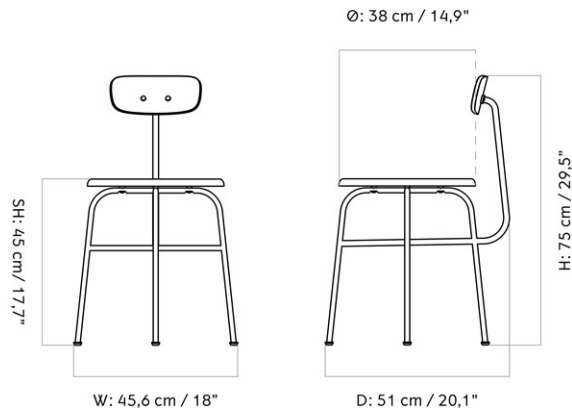

AFTERROOM DINING CHAIR, BLACK BASE, BLACK SEAT, BLACK BACK

Designed by *Afteroom*

COLLI	1	
DIMENSIONS	H: 75 cm	W: 45.6 cm
	D: 51 cm	
	SH: 46 cm	SD: 38 cm

CARE INSTRUCTIONS

Discover our product care guide for comprehensive care instructions.

[Download](#)

DESCRIPTION

Find more information in the dedicated product fact sheet for this product.

SKU	INCL. VAT USD	EXCL. VAT USD
8420530	470,00	470,00