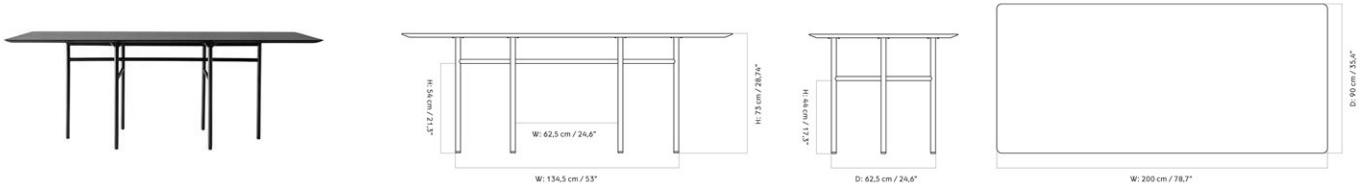

SNAREGADE DINING TABLE, RECTANGULAR, L200 CM

Designed by *Norm Architects*

MASTER SKU
COLLI
DIMENSIONS

1150001PIM
1
W: 200 cm   D: 90 cm

CARE INSTRUCTIONS

Discover our product care guide for comprehensive care instructions.

[Download](#)

DESCRIPTION

Find more information in the dedicated product fact sheet for this product.

STOCK OPTION

SKU	VARIANT	INCL. VAT USD	EXCL. VAT USD
1150849	Black Steel Base - Dark Stained Oak	2.480,00	2.480,00
1150539	Black Steel Base - Black Painted Oak Veneer Top	2.295,00	2.295,00