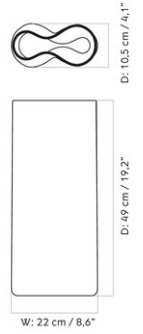

AER VASE, 49