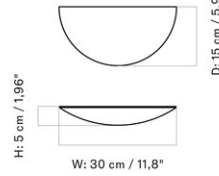

FUNGI SHELF MEDIUM