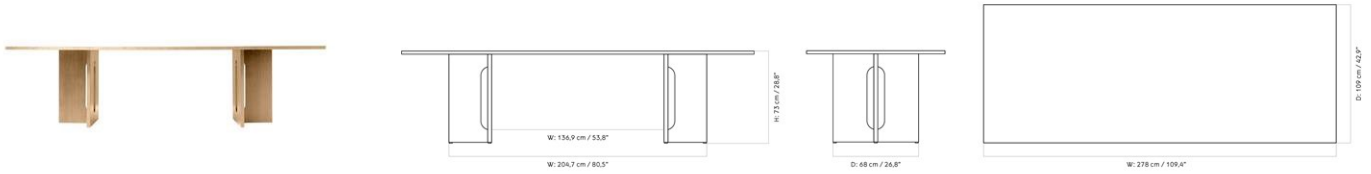

ANDROGYNE DINING TABLE RECTANGULAR, L278 CM / 109.4"

Designed by *Danielle Siggerud*

MASTER SKU
COLLI
DIMENSIONS

1185001PIM
1
H: 73.5 cm   W: 278 cm
D: 109 cm

CARE INSTRUCTIONS

Discover our product care guide for comprehensive care instructions.

[Download](#)

DESCRIPTION

Find more information in the dedicated product fact sheet for this product.

STOCK OPTION

SKU	VARIANT	INCL. VAT USD	EXCL. VAT USD
1186849	Dark Stained Oak	5.830,00	5.830,00
1186019	Natural Oak	5.745,00	5.745,00