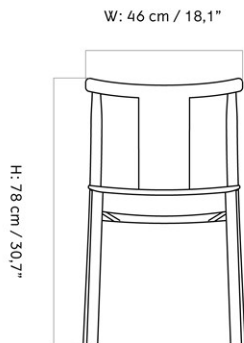

MERKUR DINING CHAIR, NATURAL OAK BASE AND BACK, UPHOLSTERED SEAT

Designed by *Skogstad & Wærnes*

MASTER SKU	1301000PIM
COLLI	1
DIMENSIONS	H: 78 cm W: 46 cm
	D: 52 cm
	SH: 46 cm SD: 42 cm

CARE INSTRUCTIONS

Discover our product care guide for comprehensive care instructions.

[Download](#)

DESCRIPTION

Find more information in the dedicated product fact sheet for this product.

RECOMMENDED COMBINATIONS

SKU	VARIANT	INCL. VAT USD	EXCL. VAT USD
1301005-000300ZZ	Dakar - Cognac, 0250	1.215,00	1.215,00
1301002-003G04ZZ	Hallingdal - Beige, 0200	1.130,00	1.130,00
1301000-000000ZZ	Audo Bouclé - Gold, 06	955,00	955,00

SPEC OPTIONS

MASTER SKU	VARIANT	INCL. VAT USD	EXCL. VAT USD
1301000PIM	Price Category - PC0L - NEW <i>Sierra, Camo</i>	1.145,00	1.145,00
1301000PIM	Price Category - PCCOM	1.130,00	1.130,00
1301000PIM	Price Category - PC4L	1.560,00	1.560,00
1301000PIM	Price Category - PC3L <i>Sheepskin Curly, Skandilock</i>	1.375,00	1.375,00
1301000PIM	Price Category - PC2L <i>Dunes, Sørensen / Nuance, Sørensen</i>	1.250,00	1.250,00
1301000PIM	Price Category - PC1L <i>Dakar, Nevotex / Envy, Sørensen / Ultra, Sørensen</i>	1.215,00	1.215,00
1301000PIM	Price Category - PC4T <i>Grand Mohair, Danish Art Weaving</i>	1.340,00	1.340,00