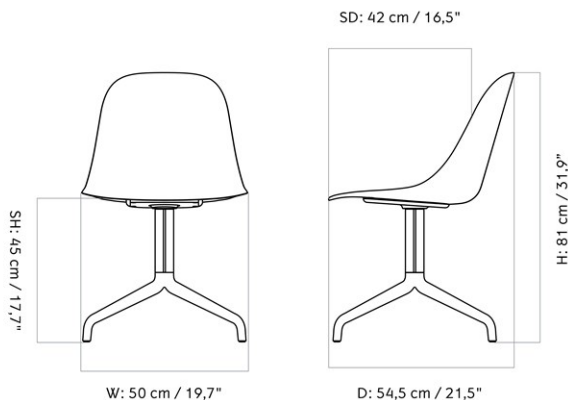

HABOUR SIDE DINING CHAIR, STAR BASE W/RETURN, PLASTIC SHELL

Designed by *Norm Architects*

MASTER SKU	9397939PIM	
COLLI	1	
DIMENSIONS	H: 81 cm	W: 50 cm
	D: 54.5 cm	
	SH: 45 cm	SD: 42 cm

CARE INSTRUCTIONS

Discover our product care guide for comprehensive care instructions.

[Download](#)

Find more information in the dedicated product fact sheet for this product.

DESCRIPTION

SPEC OPTIONS

MASTER SKU	VARIANT	INCL. VAT USD	EXCL. VAT USD
9397939PIM	Dependent On Selected Variant - Dependent On Selected Variant	920,00	920,00

QUICK SHIP

SKU	VARIANT	INCL. VAT USD	EXCL. VAT USD
9397939-0205ZZZZ	Polished aluminium - White, 9016	920,00	920,00
9397939-0204ZZZZ	Polished aluminium - Olive, 7002	920,00	920,00
9397939-0203ZZZZ	Polished aluminium - Light Grey, 9002	920,00	920,00
9397939-0202ZZZZ	Polished aluminium - Khaki, 1011	920,00	920,00
9397939-0201ZZZZ	Polished aluminium - Burned red, 8015	920,00	920,00
9397939-0200ZZZZ	Polished aluminium - Black, 9011	920,00	920,00
9397939-0005ZZZZ	Black - White, 9016	920,00	920,00
9397939-0004ZZZZ	Black - Olive, 7002	920,00	920,00
9397939-0003ZZZZ	Black - Light Grey, 9002	920,00	920,00
9397939-0002ZZZZ	Black - Khaki, 1011	920,00	920,00
9397939-0001ZZZZ	Black - Burned red, 8015	920,00	920,00