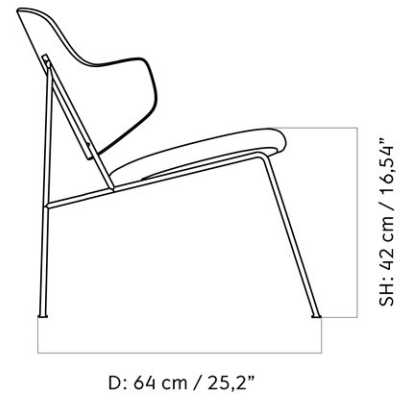

THE PENGUIN, LOUNGE CHAIR, UPHOLSTERED SEAT, WALNUT BACK
Designed by *Ib Kofod-Larsen Design*

MASTER SKU	1203000PIM		
COLLI	1		
DIMENSIONS	H: 74 cm	W: 56 cm	
	D: 64 cm		
	SH: 42 cm	SD: 44.5 cm	
	AH: 62.5 cm		

CARE INSTRUCTIONS

Discover our product care guide for comprehensive care instructions.

[Download](#)

Find more information in the dedicated product fact sheet for this product.

DESCRIPTION

STOCK OPTION

SKU	VARIANT	INCL. VAT USD	EXCL. VAT USD
1203005-010200ZZ	Dakar - Black, 0842	1.820,00	1.820,00
1203005-010000ZZ	Dakar - Cognac, 0250	1.820,00	1.820,00

RECOMMENDED COMBINATIONS

SKU	VARIANT	INCL. VAT USD	EXCL. VAT USD
1203005-010100ZZ	Dakar - Brown, 0329	1.820,00	1.820,00
1203002-000100ZZ	Hallingdal - Red, 0600	1.575,00	1.575,00
1203002-000000ZZ	Hallingdal - Grey, 0110	1.575,00	1.575,00
1203001-010100ZZ	Re-wool - Yellow/Ochre, 0448	1.495,00	1.495,00
1203001-010000ZZ	Re-wool - Beige, 0218	1.495,00	1.495,00

SPEC OPTIONS

MASTER SKU	VARIANT	INCL. VAT USD	EXCL. VAT USD
1203000PIM	Price Category - PC4L	2.605,00	2.605,00
1203000PIM	Price Category - PC3L <i>Sheepskin Curly, Skandilock</i>	2.325,00	2.325,00