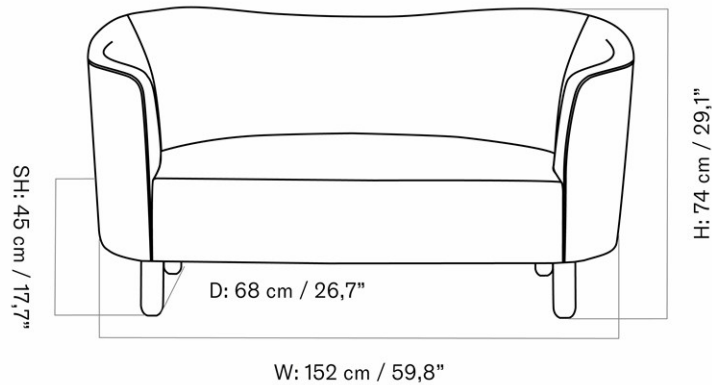

MINGLE SOFA

Designed by *Flemming Lassen*

MASTER SKU	1501300PIM	CARE INSTRUCTIONS	Discover our product care guide for comprehensive care instructions.
COLLI	1	DESCRIPTION	Download
DIMENSIONS	H: 79 cm W: 152 cm D: 68 cm SH: 45 cm SD: 58 cm AH: 70 cm		Find more information in the dedicated product fact sheet for this product.

RECOMMENDED COMBINATIONS

SKU	VARIANT	INCL. VAT USD	EXCL. VAT USD
1501302-033W04ZZ	Dark Stained Oak - Hallingdal - Purple, 0573	7.125,00	7.125,00
1501304-031V03ZZ	Dark Stained Oak - Vidar - Red, 0582	7.905,00	7.905,00
1501304-031R03ZZ	Dark Stained Oak - Vidar - Orange, 0472	7.905,00	7.905,00
1501304-031K03ZZ	Dark Stained Oak - Vidar - Beige, 0323	7.905,00	7.905,00
1501304-031I03ZZ	Dark Stained Oak - Vidar - Black, 0182	7.905,00	7.905,00
1501304-001V03ZZ	Natural Oak - Vidar - Red, 0582	7.905,00	7.905,00
1501304-001R03ZZ	Natural Oak - Vidar - Orange, 0472	7.905,00	7.905,00
1501304-001K03ZZ	Natural Oak - Vidar - Beige, 0323	7.905,00	7.905,00
1501304-001I03ZZ	Natural Oak - Vidar - Black, 0182	7.905,00	7.905,00
1501307-030J02ZZ	Dark Stained Oak - Sheepskin - Sahara	12.205,00	12.205,00
1501307-030G02ZZ	Dark Stained Oak - Sheepskin - Honey	12.205,00	12.205,00
1501307-000J02ZZ	Natural Oak - Sheepskin - Sahara	12.205,00	12.205,00
1501307-000G02ZZ	Natural Oak - Sheepskin - Honey	12.205,00	12.205,00
1501307-000E02ZZ	Natural Oak - Sheepskin - Moonlight	12.205,00	12.205,00