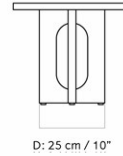

ANDROGYNE LOUNGE TABLE

Designed by *Danielle Siggerud*

MASTER SKU	1184800PIM
COLLI	1
DIMENSIONS	H: 37.8 cm W: 120 cm D: 45 cm

CARE INSTRUCTIONS

Discover our product care guide for comprehensive care instructions.

[Download](#)

Find more information in the dedicated product fact sheet for this product.

DESCRIPTION

STOCK OPTION

SKU	VARIANT	INCL. VAT USD	EXCL. VAT USD
1189869	Walnut Base - Calacatta Viola	2.745,00	2.745,00
1189819	Dark Stained Oak Base - Calacatta Viola	2.395,00	2.395,00
1189019	Natural Oak Base - Calacatta Viola	2.395,00	2.395,00
1184869	Walnut Base - Kunis Breccia Stone	2.000,00	2.000,00
1184819	Dark Stained Oak Base - Kunis Breccia Sand	1.650,00	1.650,00
1184019	Natural Oak Base - Kunis Breccia Sand	1.650,00	1.650,00