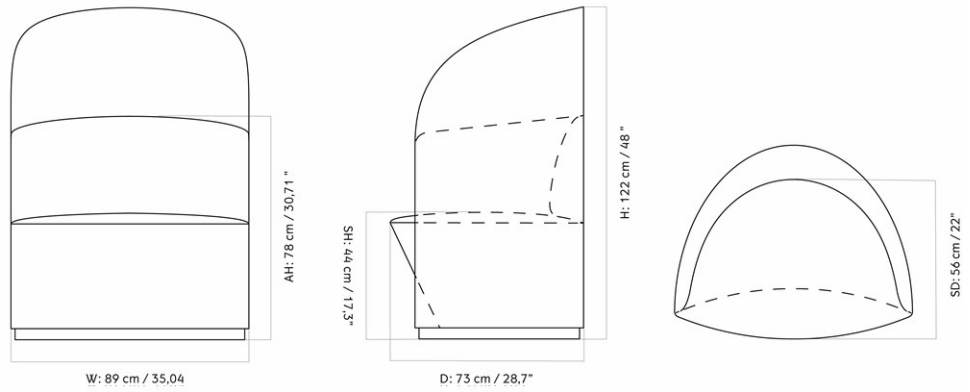

TEAROOM LOUNGE CHAIR, HIGH BACK

Designed by *Nick Ross*

MASTER SKU	9606000PIM
COLLI	1
DIMENSIONS	H: 120 cm W: 89 cm
	D: 73 cm
	SH: 43 cm SD: 56 cm
	AH: 78 cm

CARE INSTRUCTIONS

Discover our product care guide for comprehensive care instructions.

[Download](#)

DESCRIPTION

Find more information in the dedicated product fact sheet for this product.

RECOMMENDED COMBINATIONS

SKU	VARIANT	INCL. VAT USD	EXCL. VAT USD
9606003-020N01ZZ	Safire - White, 0006	4.985,00	4.985,00
9606002-024602ZZ	Hallingdal - Beige, 0200	4.535,00	4.535,00
9606001-029W05ZZ	Champion - Green, 1-3114-035	4.045,00	4.045,00
9606000-020000ZZ	Audo Bouclé - Beige, 02	3.575,00	3.575,00
9606003-000N01ZZ	Safire - White, 0006	4.985,00	4.985,00
9606002-004602ZZ	Hallingdal - Beige, 0200	4.535,00	4.535,00

SPEC OPTIONS

MASTER SKU	VARIANT	INCL. VAT USD	EXCL. VAT USD
9606000PIM	Price Category - PC4T <i>Grand Mohair, Danish Art Weaving</i>	5.280,00	5.280,00
9606000PIM	Price Category - PC3T <i>Safire, Sahco, Kvadrat / Vidar 4, Kvadrat / Zero, Sahco, Kvadrat</i>	4.985,00	4.985,00
9606000PIM	Price Category - PC2T <i>Canvas 2, Kvadrat / Fiord, Kvadrat / Hallingdal 65, Kvadrat / Reflect, Kvadrat / Savanna, Kvadrat / Steelcut Trio 3, Kvadrat</i>	4.535,00	4.535,00