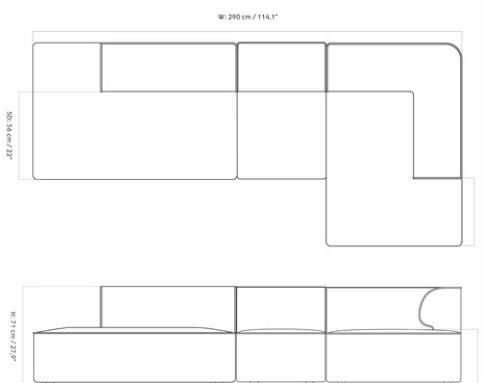

EAVE MODULAR SOFA 86, 3 SEATER, CONFIGURATION 9

Designed by *Norm Architects*

MASTER SKU	9986620PIM	
COLLI	1	
DIMENSIONS	H: 71 cm	W: 290 cm
	D: 129 cm	
	SH: 40.5 cm	SD: 56 cm
	AH: 70 cm	

CARE INSTRUCTIONS

Discover our product care guide for comprehensive care instructions.

[Download](#)

DESCRIPTION

Find more information in the dedicated product fact sheet for this product.

RECOMMENDED COMBINATIONS

SKU	VARIANT	INCL. VAT USD	EXCL. VAT USD
9986600-020500ZZ	Audo Bouclé - Dark grey, 16	6.380,00	6.380,00
9986600-020300ZZ	Audo Bouclé - Bordeaux, 08	6.380,00	6.380,00
9986600-020100ZZ	Audo Bouclé - Gold, 06	6.380,00	6.380,00
9986600-020000ZZ	Audo Bouclé - Beige, 02	6.380,00	6.380,00
9986603-020B00ZZ	Safire - Blue, 0012	9.460,00	9.460,00
9986603-020000ZZ	Safire - Black, 0001	9.460,00	9.460,00
9986602-020P01ZZ	Savanna - White, 0202	8.470,00	8.470,00
9986601-020B00ZZ	Champion - Green, 1-3114-035	7.250,00	7.250,00

SPEC OPTIONS

MASTER SKU	VARIANT	INCL. VAT USD	EXCL. VAT USD
9986620PIM	Price Category - PC4T <i>Grand Mohair, Danish Art Weaving</i>	10.400,00	10.400,00
9986620PIM	Price Category - PC3T <i>Safire, Sahco, Kvadrat / Vidar 4, Kvadrat</i>	9.460,00	9.460,00