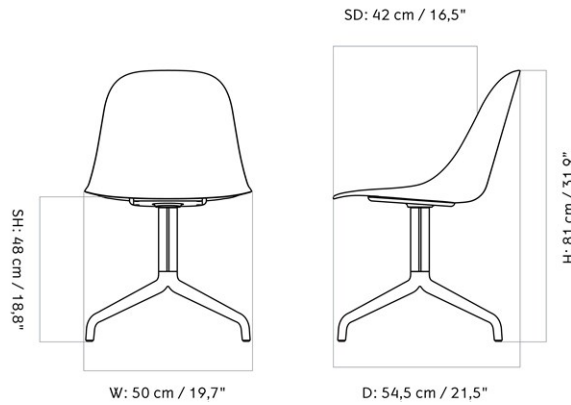

HARBOUR SIDE DINING CHAIR, STAR BASE W/RETURN, UPHOLSTERED SHELL

Designed by *Norm Architects*

MASTER SKU	9397000PIM	
COLLI	1	
DIMENSIONS	H: 81 cm	W: 50 cm
	D: 54.5 cm	
	SH: 48 cm	SD: 42 cm

CARE INSTRUCTIONS

Discover our product care guide for comprehensive care instructions.

[Download](#)

DESCRIPTION

Find more information in the dedicated product fact sheet for this product.

SPEC OPTIONS

MASTER SKU	VARIANT	INCL. VAT USD	EXCL. VAT USD
9397000PIM	Price Category - PC0L - NEW <i>Sierra, Camo</i>	1.785,00	1.785,00
9397000PIM	Price Category - PC0T <i>Audo Bouclé, Audo</i>	1.025,00	1.025,00
9397000PIM	Price Category - PC4T <i>Grand Mohair, Danish Art Weaving</i>	1.940,00	1.940,00
9397000PIM	Price Category - PC4L	3.385,00	3.385,00
9397000PIM	Price Category - PC3L <i>Sheepskin Curly, Skandilock</i>	2.480,00	2.480,00
9397000PIM	Price Category - PC2L <i>Dunes, Sørensen / Nuance, Sørensen</i>	2.065,00	2.065,00
9397000PIM	Price Category - PC1L <i>Dakar, Nevotex / Ultra, Sørensen</i>	1.855,00	1.855,00
9397000PIM	Price Category - PC3T <i>Safire, Sahco, Kvadrat / Vidar 4, Kvadrat / Zero, Sahco, Kvadrat</i>	1.855,00	1.855,00
9397000PIM	Price Category - PC2T <i>Canvas 2, Kvadrat / Fiord, Kvadrat / Hallingdal 65, Kvadrat / Reflect, Kvadrat / Savanna, Kvadrat / Steelcut Trio 3, Kvadrat</i>	1.525,00	1.525,00
9397000PIM	Price Category - PC1T <i>Barnum Bouclé, Audo / Champion, JAB / Illusion, Nevotex / Maple, Kvadrat / Remix, Kvadrat / Re-wool, Kvadrat</i>	1.180,00	1.180,00