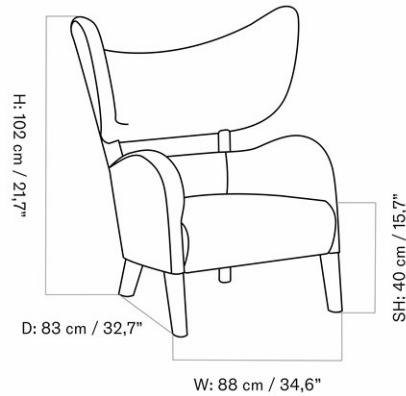

MY OWN CHAIR LOUNGE CHAIR, OAK BASE
Designed by *Flemming Lassen*

MASTER SKU	1500900PIM
COLLI	1
DIMENSIONS	H: 102 cm W: 88 cm
	D: 83 cm
	SH: 40 cm SD: 48.5 cm
	AH: 58.5 cm

CARE INSTRUCTIONS	Discover our product care guide for comprehensive care instructions. Download
DESCRIPTION	Find more information in the dedicated product fact sheet for this product.

RECOMMENDED COMBINATIONS

SKU	VARIANT	INCL. VAT USD	EXCL. VAT USD
1500907-000E02ZZ	Natural Oak - Sheepskin - Moonlight	12.205,00	12.205,00

SPEC OPTIONS

MASTER SKU	VARIANT	INCL. VAT USD	EXCL. VAT USD
1500900PIM	Price Category - PC4L	13.440,00	13.440,00
1500900PIM	Price Category - PC3L <i>Sheepskin Curly, Skandilock / Sheepskin Curly, Nevotex</i>	12.205,00	12.205,00
1500900PIM	Price Category - PC2L <i>Dunes, Sørensen / Nuance, Sørensen</i>	12.205,00	12.205,00
1500900PIM	Price Category - PC1L <i>Dakar, Nevotex / Envy, Sørensen / Ultra, Sørensen</i>	9.785,00	9.785,00
1500900PIM	Price Category - PC4T <i>Grand Mohair, Danish Art Weaving</i>	8.270,00	8.270,00
1500900PIM	Price Category - PC3T <i>Safire, Sahco, Kvadrat / Vidar 4, Kvadrat / Zero, Sahco, Kvadrat</i>	7.525,00	7.525,00
1500900PIM	Price Category - PC2T <i>Canvas 2, Kvadrat / Fiord, Kvadrat / Hallingdal 65, Kvadrat / Reflect, Kvadrat / Savanna, Kvadrat / Steelcut Trio 3, Kvadrat</i>	7.125,00	7.125,00