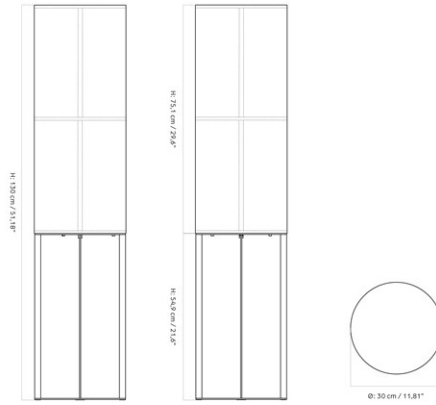

HASHIRA FLOOR LAMP, H130 CM / 51"
Designed by *Norm Architects*

MASTER SKU 1507001PIM
COLLI 1
DIMENSIONS H: 130 cm   Ø: 30, cm

CARE INSTRUCTIONS

Discover our product care guide for comprehensive care instructions.

[Download](#)

DESCRIPTION

Find more information in the dedicated product fact sheet for this product.

STOCK OPTION

SKU	VARIANT	INCL. VAT USD	EXCL. VAT USD
1507699U	Raw	1.130,00	1.130,00