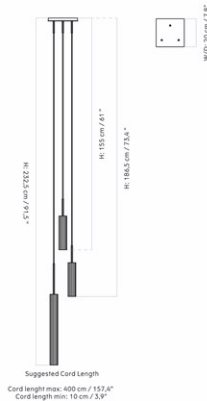

TUBULAIRE PENDANT 3

Designed by *Kroeyer-Saetter-Lassen*

MASTER SKU
COLLI
DIMENSIONS

1787829PIM
1
H: 232.5 cm   W: 20 cm
D: 20 cm

CARE INSTRUCTIONS

Discover our product care guide for comprehensive care instructions.

[Download](#)

DESCRIPTION

Find more information in the dedicated product fact sheet for this product.

STOCK OPTION

SKU	VARIANT	INCL. VAT USD	EXCL. VAT USD
1787829U	Anodized Bronzed - NEW	850,00	850,00