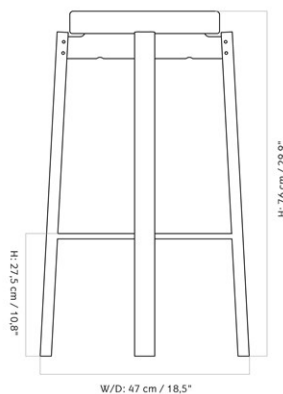

PASSAGE BAR STOOL, NATURAL OAK BASE, UPHOLSTERED SEAT, STEEL RING

Designed by *Kroeyer-Saetter-Lassen*

MASTER SKU	1513900PIM	
COLLI	1	
DIMENSIONS	H: 76 cm	W: 47 cm
	D: 47 cm	
	SH: 76 cm	SD: 33.5 cm

CARE INSTRUCTIONS

Discover our product care guide for comprehensive care instructions.

[Download](#)

Find more information in the dedicated product fact sheet for this product.

DESCRIPTION

RECOMMENDED COMBINATIONS

SKU	VARIANT	INCL. VAT USD	EXCL. VAT USD
1513903-020U00ZZ	Vidar - Dark Blue, 0786 - Stainless Steel Ring - NEW	1.340,00	1.340,00
1513903-020Q00ZZ	Vidar - Purple, 0723 - Stainless Steel Ring - NEW	1.340,00	1.340,00
1513900-020000ZZ	Audo Bouclé - Beige, 02 - Stainless Steel Ring - NEW	1.045,00	1.045,00

SPEC OPTIONS

MASTER SKU	VARIANT	INCL. VAT USD	EXCL. VAT USD
1513900PIM	Price Category - PCCOM - NEW	1.235,00	1.235,00
1513900PIM	Price Category - PC0L - NEW <i>Sierra, Camo</i>	1.045,00	1.045,00
1513900PIM	Price Category - PC4L - NEW	1.680,00	1.680,00
1513900PIM	Price Category - PC3L - NEW <i>Sheepskin Curly, Skandilock</i>	1.410,00	1.410,00
1513900PIM	Price Category - PC2L - NEW <i>Dunes, Sørensen / Nuance, Sørensen</i>	1.320,00	1.320,00
1513900PIM	Price Category - PC1L - NEW <i>Dakar, Nevotex / Envy, Sørensen / Ultra, Sørensen</i>	1.180,00	1.180,00
1513900PIM	Price Category - PC4T - NEW <i>Grand Mohair, Danish Art Weaving</i>	1.410,00	1.410,00