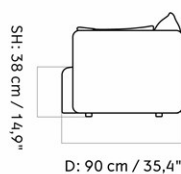

OFFSET SOFA, 2 SEATER

Designed by *Norm Architects*

MASTER SKU	9850000PIM	CARE INSTRUCTIONS	Discover our product care guide for comprehensive care instructions.
COLLI	1	DESCRIPTION	Download
DIMENSIONS	H: 75 cm W: 178 cm D: 90 cm SH: 38 cm SD: 62 cm AH: 65 cm		Find more information in the dedicated product fact sheet for this product.

RECOMMENDED COMBINATIONS

SKU	VARIANT	INCL. VAT USD	EXCL. VAT USD
9850020-000300ZZ	Audo Bouclé - Beige, 02	3.300,00	3.300,00
9850020-000200ZZ	Audo Bouclé - Dark grey, 16	3.300,00	3.300,00
9850020-000100ZZ	Audo Bouclé - Bordeaux, 08	3.300,00	3.300,00
9850020-000000ZZ	Audo Bouclé - Gold, 06	3.300,00	3.300,00
9850003-000003ZZ	Safire - Black, 0001	5.505,00	5.505,00
9850002-00280NZZ	Savanna - White/Cream, 0202	4.760,00	4.760,00

SPEC OPTIONS

MASTER SKU	VARIANT	INCL. VAT USD	EXCL. VAT USD
9850000PIM	Price Category - PC0T <i>Audo Bouclé, Audø</i>	3.300,00	3.300,00
9850000PIM	Price Category - PC4T <i>Grand Mohair, Danish Art Weaving</i>	6.365,00	6.365,00
9850000PIM	Price Category - PC3T <i>Safire, Sahco, Kvadrat / Vidar 4, Kvadrat</i>	5.505,00	5.505,00