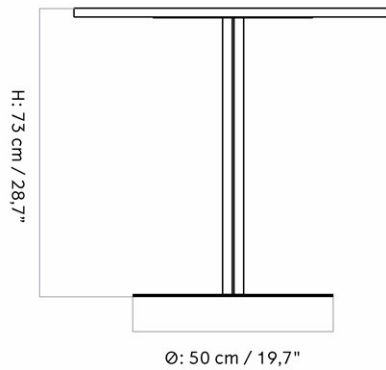

HARBOUR COLUMN DINING TABLE, ROUND BASE, Ø80 CM

Designed by *Norm Architects*

MASTER SKU
COLLI
DIMENSIONS

9320001PIM
1
H: 73 cm   Ø: 80, cm

CARE INSTRUCTIONS

Discover our product care guide for comprehensive care instructions.

[Download](#)

Find more information in the dedicated product fact sheet for this product.

DESCRIPTION

STOCK OPTION

SKU	VARIANT	INCL. VAT USD	EXCL. VAT USD
9305149	Black Steel Round Base - Charcoal Linoleum Top	1.035,00	1.035,00
9305139	Black Steel Round Base - Kunis Breccia Stone	1.680,00	1.680,00
9305659	Black Steel Round Base - Estremoz Marble Off White Top	1.420,00	1.420,00
9305539	Black Steel Round Base - Black Painted Oak Veneer Top	1.035,00	1.035,00