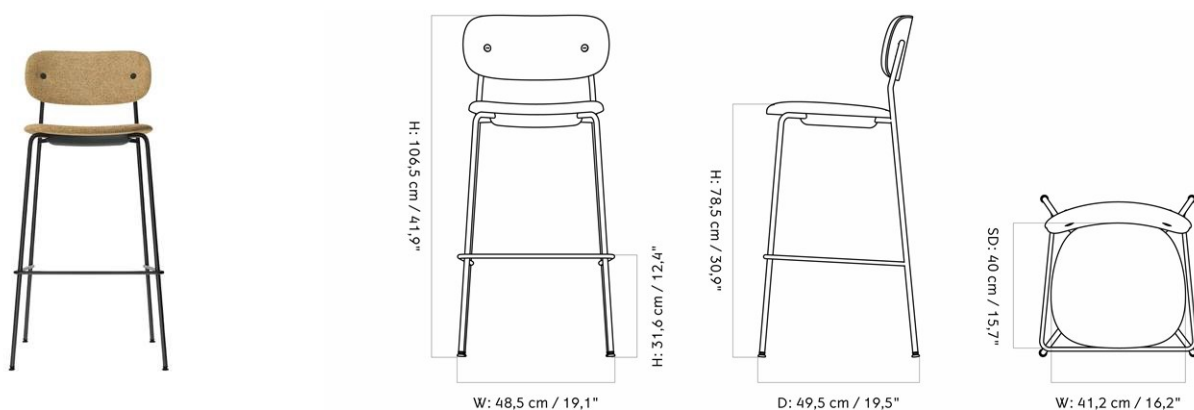

QUICK SHIP

SKU	VARIANT	INCL. VAT USD	EXCL. VAT USD
1184000-020400ZZ	Audo Bouclé - Beige, 02 - Natural Oak - NEW	660,00	660,00

CO BAR CHAIR, UPHOLSTERED SEAT AND BACK

Designed by *Norm Architects*

MASTER SKU	1182000PIM	CARE INSTRUCTIONS	Discover our product care guide for comprehensive care instructions.
COLLI	1		Download
DIMENSIONS	H: 104.5 cm W: 50.9 cm	DESCRIPTION	Find more information in the dedicated product fact sheet for this product.
	D: 51 cm SH: 78.5 cm SD: 39.5 cm		