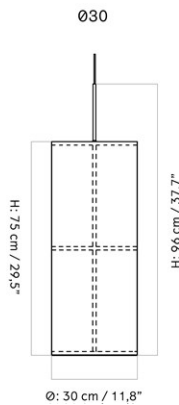

HASHIRA PENDANT, SINGLE, Ø30 CM / 12"

Designed by *Norm Architects*

MASTER SKU
COLLI

1510020PIM
1-2

CARE INSTRUCTIONS

Discover our product care guide for comprehensive care instructions.

[Download](#)

DESCRIPTION

Find more information in the dedicated product fact sheet for this product.

STOCK OPTION

SKU	VARIANT	COLLI	INCL. VAT USD	EXCL. VAT USD
1503059U	White	2	710,00	710,00
1503699U	Raw	1	1.045,00	1.045,00