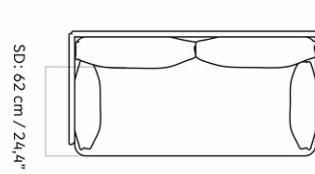

OFFSET SOFA, 2 SEATER

Designed by *Norm Architects*

MASTER SKU	9850000PIM	CARE INSTRUCTIONS	Discover our product care guide for comprehensive care instructions.
COLLI	1	DESCRIPTION	Download
DIMENSIONS	H: 75 cm W: 178 cm D: 90 cm SH: 38 cm SD: 62 cm AH: 65 cm		Find more information in the dedicated product fact sheet for this product.

RECOMMENDED COMBINATIONS

SKU	VARIANT	INCL. VAT USD	EXCL. VAT USD
9850020-000300ZZ	Audo Bouclé - Beige, 02	3.300,00	3.300,00
9850020-000200ZZ	Audo Bouclé - Dark grey, 16	3.300,00	3.300,00
9850020-000100ZZ	Audo Bouclé - Bordeaux, 08	3.300,00	3.300,00
9850020-000000ZZ	Audo Bouclé - Gold, 06	3.300,00	3.300,00
9850003-000003ZZ	Safire - Black, 0001	5.505,00	5.505,00
9850002-00280NZZ	Savanna - White/Cream, 0202	4.760,00	4.760,00

SPEC OPTIONS

MASTER SKU	VARIANT	INCL. VAT USD	EXCL. VAT USD
9850000PIM	Price Category - PC0T <i>Audo Bouclé, Audø</i>	3.300,00	3.300,00
9850000PIM	Price Category - PC4T <i>Grand Mohair, Danish Art Weaving</i>	6.365,00	6.365,00
9850000PIM	Price Category - PC3T <i>Safire, Sahco, Kvadrat / Vidar 4, Kvadrat</i>	5.505,00	5.505,00