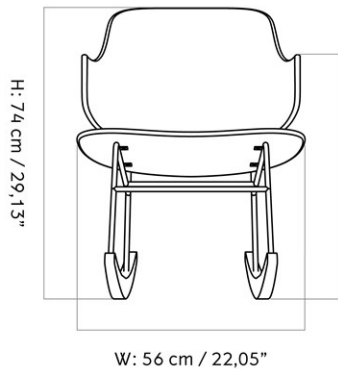

THE PENGUIN, ROCKING CHAIR, NATURAL OAK
Designed by *Ib Kofod-Larsen Design*

COLLI	1		
DIMENSIONS	H: 74 cm	W: 56 cm	
	D: 85 cm		
	SH: 42 cm	SD: 44.5 cm	
	AH: 59.6 cm		

CARE INSTRUCTIONS

Discover our product care guide for comprehensive care instructions.

[Download](#)

DESCRIPTION

Find more information in the dedicated product fact sheet for this product.

SKU		INCL. VAT USD	EXCL. VAT USD
1206025		1.270,00	1.270,00