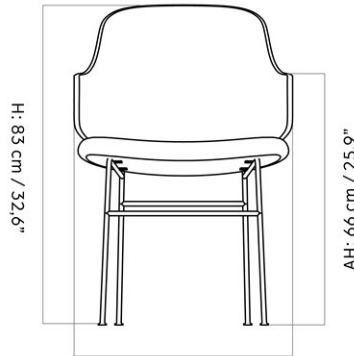

THE PENGUIN DINING CHAIR, BLACK BASE, WALNUT BACK, UPHOLSTERED SEAT
Designed by *Ib Kofod-Larsen Design*

MASTER SKU	1201000PIM		
COLLI	1		
DIMENSIONS	H: 82 cm	W: 56 cm	
	D: 57 cm		
	SH: 47 cm	SD: 44.5 cm	
	AH: 64.4 cm		

CARE INSTRUCTIONS

Discover our product care guide for comprehensive care instructions.

[Download](#)

Find more information in the dedicated product fact sheet for this product.

DESCRIPTION

STOCK OPTION

SKU	VARIANT	INCL. VAT USD	EXCL. VAT USD
1201005-000200ZZ	Dakar - Black, 0842	1.340,00	1.340,00
1201005-000000ZZ	Dakar - Cognac, 0250	1.340,00	1.340,00

RECOMMENDED COMBINATIONS

SKU	VARIANT	INCL. VAT USD	EXCL. VAT USD
1201005-000100ZZ	Dakar - Brown, 0329	1.340,00	1.340,00
1201002-000100ZZ	Hallingdal - Red, 0600	1.145,00	1.145,00
1201002-000000ZZ	Hallingdal - Grey, 0110	1.145,00	1.145,00
1201001-010100ZZ	Re-wool - Yellow/Ochre, 0448	1.095,00	1.095,00
1201001-010000ZZ	Re-wool - Beige, 0218	1.095,00	1.095,00

SPEC OPTIONS

MASTER SKU	VARIANT	INCL. VAT USD	EXCL. VAT USD
1201000PIM	Price Category - PC4L	2.150,00	2.150,00
1201000PIM	Price Category - PC3L <i>Sheepskin Curly, Skandilock</i>	1.870,00	1.870,00