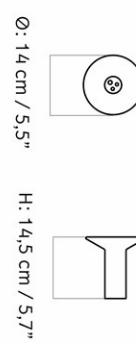

HANA VASE, 14,5