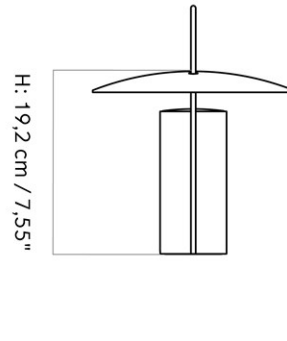

RAY TABLE LAMP

Designed by *Daniel Schofield*

MASTER SKU
COLLI

1890000PIM
1

CARE INSTRUCTIONS

Discover our product care guide for
comprehensive care instructions.

[Download](#)

DESCRIPTION

Find more information in the dedicated
product fact sheet for this product.

STOCK OPTION

SKU	VARIANT	INCL. VAT USD	EXCL. VAT USD
1890539Y	Black	345,00	345,00
1890469Y	Dusty Green	345,00	345,00