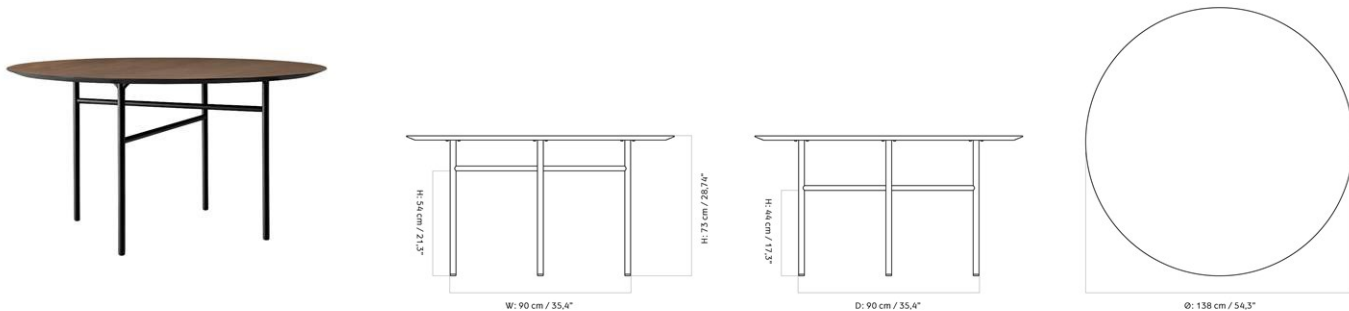

SNAREGADE DINING TABLE, ROUND Ø138 CM / 54"

Designed by *Norm Architects*

MASTER SKU 1150000PIM
COLLI 1
DIMENSIONS H: 73 cm Ø: 138, cm

CARE INSTRUCTIONS

Discover our product care guide for comprehensive care instructions.

[Download](#)

DESCRIPTION

Find more information in the dedicated product fact sheet for this product.

STOCK OPTION

SKU	VARIANT	INCL. VAT USD	EXCL. VAT USD
1152849	Black Steel Base - Dark Stained Oak - Round 138 cm	2.760,00	2.760,00
1152539	Black Steel Base - Black Painted Oak Veneer Top - Round 138 cm	2.290,00	2.290,00