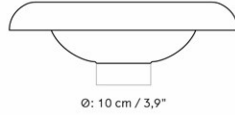

ROND BOWL

Designed by *Colin King Studio LLC*

COLLI 2
DIMENSIONS H: 12.5 cm Ø: 42, cm

CARE INSTRUCTIONS

Discover our product care guide for comprehensive care instructions.

[Download](#)

DESCRIPTION

Find more information in the dedicated product fact sheet for this product.

SKU	INCL. VAT USD	EXCL. VAT USD
4826939	470,00	470,00