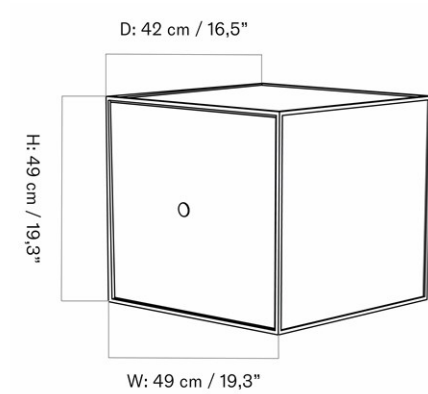

FRAME 49, W/ONE DOOR & ONE SHELF

Designed by *Mogens Lassen*

MASTER SKU BL39011PIM
COLLI 1
DIMENSIONS H: 49 cm W: 49 cm
D: 42 cm

CARE INSTRUCTIONS

Discover our product care guide for comprehensive care instructions.

DESCRIPTION

[Download](#)

Find more information in the dedicated product fact sheet for this product.

STOCK OPTION

SKU	VARIANT	INCL. VAT USD	EXCL. VAT USD
BL40373	Black Stained Ash	815,00	815,00
BL40370	Oak	815,00	815,00