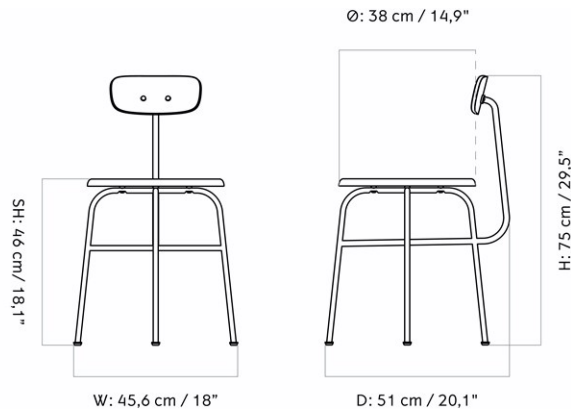

MASTER SKU	8481039PIM
COLLI	1
DIMENSIONS	H: 75 cm W: 45 cm
	D: 50 cm
	SH: 45 cm SD: 34 cm

CARE INSTRUCTIONS

Discover our product care guide for comprehensive care instructions.

[Download](#)

DESCRIPTION

Find more information in the dedicated product fact sheet for this product.