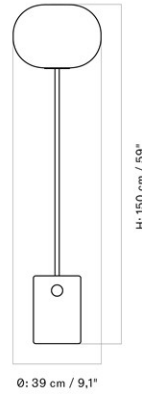

JWDA FLOOR LAMP

Designed by *Jonas Wagell*

MASTER SKU
COLLI
DIMENSIONS

1840000PIM
1
H: 150 cm   Ø: 39, cm

CARE INSTRUCTIONS

Discover our product care guide for comprehensive care instructions.

[Download](#)

DESCRIPTION

Find more information in the dedicated product fact sheet for this product.

STOCK OPTION

SKU	VARIANT	INCL. VAT USD	EXCL. VAT USD
1840639U	Carrara Marble / Bronzed Brass	2.350,00	2.350,00
1840619U	Travertine / Brushed Brass	2.350,00	2.350,00