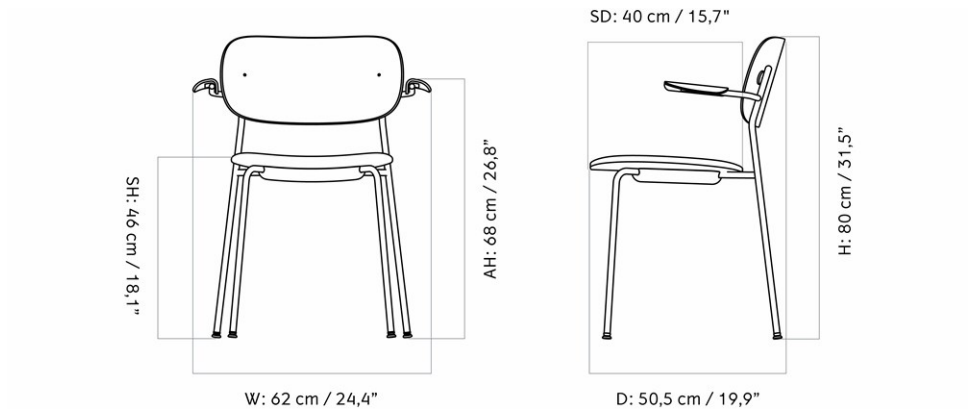

CO DINING CHAIR W/ARMREST, OUTDOOR, RECYCLED PLASTIC
Designed by *Norm Architects*

MASTER SKU	1189020PIM	
COLLI	1	
DIMENSIONS	H: 80 cm	W: 62 cm
	D: 50.5 cm	
	SH: 48 cm	SD: 39.5 cm
	AH: 68 cm	

CARE INSTRUCTIONS

Discover our product care guide for comprehensive care instructions.

DESCRIPTION

[Download](#)
Find more information in the dedicated product fact sheet for this product.

STOCK OPTION

SKU	VARIANT	INCL. VAT USD	EXCL. VAT USD
1191044	Olive - NEW	540,00	540,00