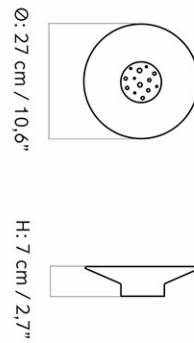

HANA VASE, 7