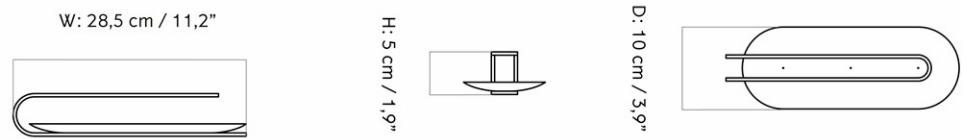

CLIP CANDLEHOLDER, 3-ARM

Designed by *Audo*

MASTER SKU
COLLI

4818000PIM
2

CARE INSTRUCTIONS

Discover our product care guide for comprehensive care instructions.

[Download](#)

DESCRIPTION

Find more information in the dedicated product fact sheet for this product.

STOCK OPTION

SKU	VARIANT	INCL. VAT USD	EXCL. VAT USD
4818839	Brass	225,00	225,00
4818539	Black	105,00	105,00