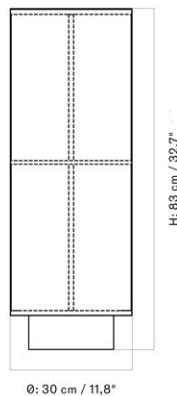

HASHIRA FLOOR LAMP, H83 CM / 32.6"

Designed by *Norm Architects*

MASTER SKU
COLLI
DIMENSIONS

1507000PIM
1
Ø: 30, cm

CARE INSTRUCTIONS

Discover our product care guide for comprehensive care instructions.

[Download](#)

DESCRIPTION

Find more information in the dedicated product fact sheet for this product.

STOCK OPTION

SKU	VARIANT	INCL. VAT USD	EXCL. VAT USD
1501699U	Raw	1.130,00	1.130,00