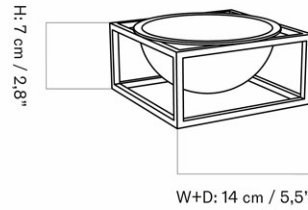

KUBUS BOWL CENTERPIECE

Designed by *Søren Lassen*

MASTER SKU
COLLI

BL23000PIM
4

CARE INSTRUCTIONS

Discover our product care guide for comprehensive care instructions.

[Download](#)

DESCRIPTION

Find more information in the dedicated product fact sheet for this product.

STOCK OPTION

SKU	VARIANT	INCL. VAT USD	EXCL. VAT USD
BL23702	Large - Gold Plated	675,00	675,00
BL23701	Small - Gold Plated	330,00	330,00
BL23002	Large - Black	415,00	415,00
BL23001	Small - Black	230,00	230,00