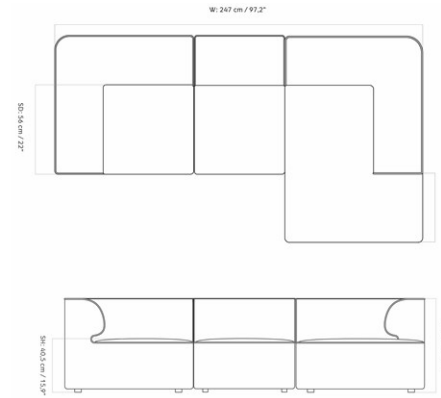

EAVE MODULAR SOFA 86, 3 SEATER, CONFIGURATION 11

Designed by *Norm Architects*

MASTER SKU	9986820PIM
COLLI	1
DIMENSIONS	H: 71 cm W: 247 cm D: 129 cm
	SH: 40.5 cm SD: 56 cm AH: 70 cm

CARE INSTRUCTIONS

Discover our product care guide for comprehensive care instructions.

[Download](#)

DESCRIPTION

Find more information in the dedicated product fact sheet for this product.

RECOMMENDED COMBINATIONS

SKU	VARIANT	INCL. VAT USD	EXCL. VAT USD
9986803-020B00ZZ	Safire - Blue, 0012	9.445,00	9.445,00
9986803-020000ZZ	Safire - Black, 0001	9.445,00	9.445,00
9986802-020P01ZZ	Savanna - White, 0202	8.485,00	8.485,00
9986801-020B00ZZ	Champion - Green, 1-3114-035	7.010,00	7.010,00
9986800-020500ZZ	Audo Bouclé - Dark grey, 16	6.120,00	6.120,00
9986800-020300ZZ	Audo Bouclé - Bordeaux, 08	6.120,00	6.120,00
9986800-020100ZZ	Audo Bouclé - Gold, 06	6.120,00	6.120,00
9986800-020000ZZ	Audo Bouclé - Beige, 02	6.120,00	6.120,00

SPEC OPTIONS

MASTER SKU	VARIANT	INCL. VAT USD	EXCL. VAT USD
9986820PIM	Price Category - PC4T <i>Grand Mohair, Danish Art Weaving</i>	10.345,00	10.345,00
9986820PIM	Price Category - PC3T <i>Safire, Sahco, Kvadrat / Vidar 4, Kvadrat</i>	9.445,00	9.445,00