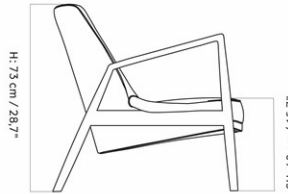

THE SEAL LOUNGE CHAIR, NATURAL OAK BASE, LOW BACK
Designed by *Ib Kofod-Larsen Design*

MASTER SKU	1225000PIM
COLLI	1
DIMENSIONS	H: 73 cm W: 80 cm
	D: 77 cm
	SH: 40 cm SD: 53 cm
	AH: 61 cm

CARE INSTRUCTIONS

Discover our product care guide for comprehensive care instructions.

[Download](#)

DESCRIPTION

Find more information in the dedicated product fact sheet for this product.

STOCK OPTION

SKU	VARIANT	INCL. VAT USD	EXCL. VAT USD
1225005-000000ZZ	Dakar - Brown, 0329	7.665,00	7.665,00

RECOMMENDED COMBINATIONS

SKU	VARIANT	INCL. VAT USD	EXCL. VAT USD
1225001-000000ZZ	Re-wool - Beige, 0218	6.690,00	6.690,00
1225005-000A00ZZ	Dakar - Black, 0842	7.665,00	7.665,00

SPEC OPTIONS

MASTER SKU	VARIANT	INCL. VAT USD	EXCL. VAT USD
1225000PIM	Price Category - PC4L	8.620,00	8.620,00
1225000PIM	Price Category - PC3L <i>Sheepskin Curly, Skandilock</i>	8.220,00	8.220,00
1225000PIM	Price Category - PC4T <i>Grand Mohair, Danish Art Weaving</i>	7.665,00	7.665,00
1225000PIM	Price Category - PC3T <i>Safire, Sahco, Kvadrat / Vidar 4, Kvadrat / Zero, Sahco, Kvadrat</i>	7.280,00	7.280,00
1225000PIM	Price Category - PC0T <i>Audo Bouclé, Audou</i>	6.430,00	6.430,00