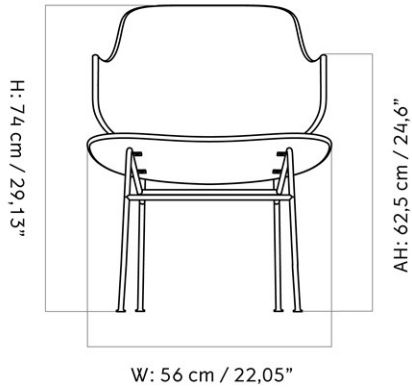

THE PENGUIN, LOUNGE CHAIR, BLACK BASE, WALNUT
Designed by *Ib Kofod-Larsen Design*

COLLI	1		
DIMENSIONS	H: 74 cm	W: 56 cm	
	D: 64 cm		
	SH: 42 cm	AH: 59.3 cm	

CARE INSTRUCTIONS

Discover our product care guide for comprehensive care instructions.

[Download](#)

DESCRIPTION

Find more information in the dedicated product fact sheet for this product.

SKU	INCL. VAT USD	EXCL. VAT USD
1203026	1.180,00	1.180,00