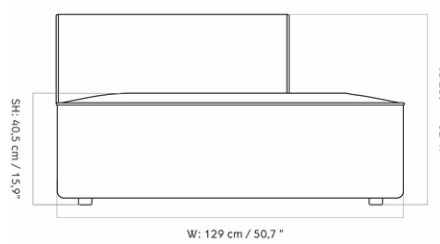

EAVE MODULAR SOFA 86, OPEN END

Designed by *Norm Architects*

MASTER SKU
COLLI
DIMENSIONS

9967000PIM
1
H: 71 cm   W: 129 cm
D: 86 cm
SH: 40.5 cm   SD: 56 cm
AH: cm

CARE INSTRUCTIONS

Discover our product care guide for comprehensive care instructions.

[Download](#)

Find more information in the dedicated product fact sheet for this product.

DESCRIPTION

RECOMMENDED COMBINATIONS

SKU	VARIANT	INCL. VAT USD	EXCL. VAT USD
9967103-051Y01ZZ	Safire - Blue, 0012 - Right	3.420,00	3.420,00
9967103-041Y01ZZ	Safire - Blue, 0012 - Left	3.420,00	3.420,00
9967100-050500ZZ	Audo Bouclé - Dark grey, 16 - Right	2.375,00	2.375,00
9967100-050000ZZ	Audo Bouclé - Beige, 02 - Right	2.375,00	2.375,00
9967100-040500ZZ	Audo Bouclé - Dark grey, 16 - Left	2.375,00	2.375,00
9967100-040000ZZ	Audo Bouclé - Beige, 02 - Left	2.375,00	2.375,00
9967103-051N01ZZ	Safire - Black, 0001 - Right	3.420,00	3.420,00
9967103-041N01ZZ	Safire - Black, 0001 - Left	3.420,00	3.420,00
9967102-052M07ZZ	Savanna - White, 0202 - Right	3.055,00	3.055,00
9967102-042M07ZZ	Savanna - White, 0202 - Left	3.055,00	3.055,00
9967101-050B00ZZ	Champion - Green, 1-3114-035 - Right	2.690,00	2.690,00
9967101-040B00ZZ	Champion - Green, 1-3114-035 - Left	2.690,00	2.690,00
9967100-050300ZZ	Audo Bouclé - Bordeaux, 08 - Right	2.375,00	2.375,00
9967100-050100ZZ	Audo Bouclé - Gold, 06 - Right	2.375,00	2.375,00