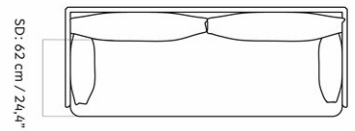

OFFSET SOFA, 3 SEATER W/LOOSE COVER

Designed by *Norm Architects*

MASTER SKU
COLLI
DIMENSIONS

9854000PIM
1
H: 75 cm   W: 228 cm
D: 90 cm
SH: 37 cm   SD: 62 cm
AH: 58.5 cm

CARE INSTRUCTIONS

Discover our product care guide for comprehensive care instructions.

[Download](#)

DESCRIPTION

Find more information in the dedicated product fact sheet for this product.

SPEC OPTIONS

MASTER SKU	VARIANT	INCL. VAT USD	EXCL. VAT USD
9854000PIM	Audo Linen, Poppy Seed	4.340,00	4.340,00
9854000PIM	Audo Linen, Wheat	4.340,00	4.340,00
9854000PIM	Audo Linen, Oat	4.340,00	4.340,00