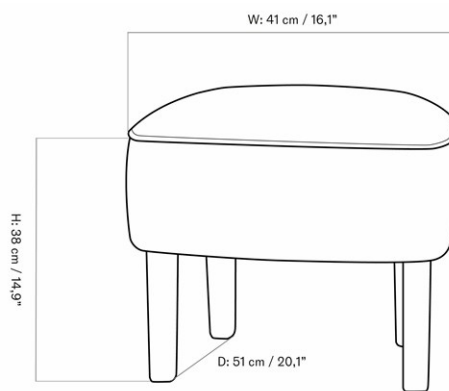

INGEBORG, OTTOMAN, OAK BASE

Designed by *Flemming Lassen*

MASTER SKU	1500400PIM
COLLI	1
DIMENSIONS	H: 40.5 cm W: 51 cm D: 41 cm

CARE INSTRUCTIONS

Discover our product care guide for comprehensive care instructions.

[Download](#)

DESCRIPTION

Find more information in the dedicated product fact sheet for this product.

STOCK OPTION

SKU	VARIANT	INCL. VAT USD	EXCL. VAT USD
1500407-030J02ZZ	Dark Stained Oak - Sheepskin - Sahara	2.535,00	2.535,00
1500407-030E02ZZ	Dark Stained Oak - Sheepskin - Moonlight	2.535,00	2.535,00
1500403-032M05ZZ	Dark Stained Oak - Zero - Beige, 0001	1.960,00	1.960,00

RECOMMENDED COMBINATIONS

SKU	VARIANT	INCL. VAT USD	EXCL. VAT USD
1500404-031802ZZ	Dark Stained Oak - Grand Mohair - Brown, 2600	2.150,00	2.150,00
1500404-031402ZZ	Dark Stained Oak - Grand Mohair - Dark green, 8205	2.150,00	2.150,00
1500404-030D02ZZ	Dark Stained Oak - Grand Mohair - Brown, 1103	2.150,00	2.150,00
1500404-001802ZZ	Natural Oak - Grand Mohair - Brown, 2600	2.150,00	2.150,00
1500404-001402ZZ	Natural Oak - Grand Mohair - Dark green, 8205	2.150,00	2.150,00
1500404-000D02ZZ	Natural Oak - Grand Mohair - Brown, 1103	2.150,00	2.150,00
1500407-030G02ZZ	Dark Stained Oak - Sheepskin - Honey	2.535,00	2.535,00
1500407-000J02ZZ	Natural Oak - Sheepskin - Sahara	2.535,00	2.535,00
1500407-000G02ZZ	Natural Oak - Sheepskin - Honey	2.535,00	2.535,00