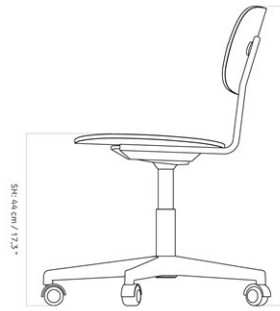

SH: 44 cm / 17.3"

H: 78.5 cm / 30.9"