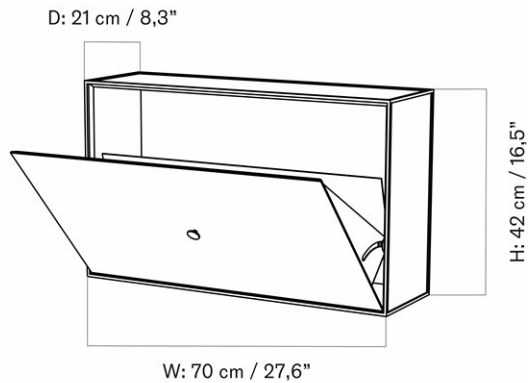

FRAME SHOE CABINET

Designed by *Mogens Lassen*

MASTER SKU	BL39950PIM
COLLI	1
DIMENSIONS	H: 42 cm W: 70 cm D: 21 cm

CARE INSTRUCTIONS

Discover our product care guide for comprehensive care instructions.

[Download](#)

DESCRIPTION

Find more information in the dedicated product fact sheet for this product.

STOCK OPTION

SKU	VARIANT	INCL. VAT USD	EXCL. VAT USD
BL40903	Black Stained Ash	1.095,00	1.095,00

RECOMMENDED COMBINATIONS

SKU	VARIANT	INCL. VAT USD	EXCL. VAT USD
BL39904	Sand	955,00	955,00