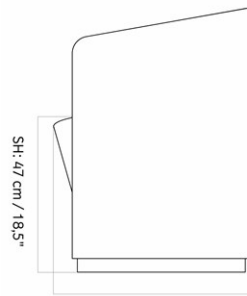

Designed by *Nick Ross Studio*

D: 58 cm / 22,8"

W: 70 cm / 27,6"

H: 78 cm / 30,7"

SD: 49 cm / 19,2"

MASTER SKU	9600000PIM
COLLI	1
DIMENSIONS	H: 78 cm W: 70 cm
	D: 58 cm
	SH: 47 cm SD: 49 cm

CARE INSTRUCTIONS