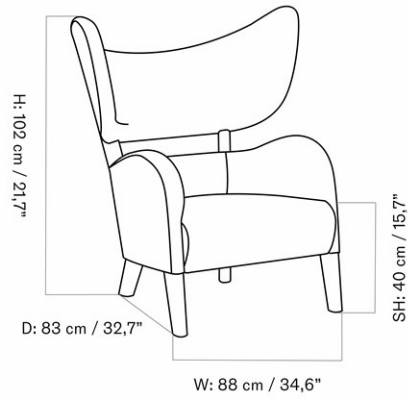

MY OWN CHAIR LOUNGE CHAIR, WALNUT BASE
Designed by *Flemming Lassen*

MASTER SKU	1501100PIM
COLLI	1
DIMENSIONS	H: 102 cm W: 88 cm
	D: 83 cm
	SH: 40 cm SD: 48.5 cm
	AH: 58.5 cm

CARE INSTRUCTIONS	Discover our product care guide for comprehensive care instructions. Download
DESCRIPTION	Find more information in the dedicated product fact sheet for this product.

STOCK OPTION

SKU	VARIANT	INCL. VAT USD	EXCL. VAT USD
1501107-000E02ZZ	Sheepskin - Moonlight	12.205,00	12.205,00

SPEC OPTIONS

MASTER SKU	VARIANT	INCL. VAT USD	EXCL. VAT USD
1501100PIM	Price Category - PC4L	13.440,00	13.440,00
1501100PIM	Price Category - PC3L <i>Sheepskin Curly, Skandilock / Sheepskin Curly, Nevotex</i>	12.205,00	12.205,00
1501100PIM	Price Category - PC2L <i>Dunes, Sørensen / Nuance, Sørensen</i>	12.205,00	12.205,00
1501100PIM	Price Category - PC1L <i>Dakar, Nevotex / Envy, Sørensen / Ultra, Sørensen</i>	9.785,00	9.785,00
1501100PIM	Price Category - PC4T <i>Grand Mohair, Danish Art Weaving</i>	8.270,00	8.270,00
1501100PIM	Price Category - PC3T <i>Safire, Sahco, Kvadrat / Vidar 4, Kvadrat / Zero, Sahco, Kvadrat</i>	7.525,00	7.525,00
1501100PIM	Price Category - PC2T <i>Canvas 2, Kvadrat / Fiord, Kvadrat / Hallingdal 65, Kvadrat / Reflect, Kvadrat / Savanna, Kvadrat / Steelcut Trio 3, Kvadrat</i>	7.125,00	7.125,00