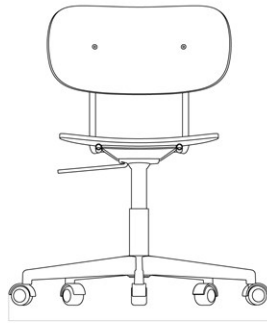

CO TASK CHAIR, STAR BASE W/CASTERS, POLISHED ALUMINIUM, OAK SEAT AND BACK

Designed by *Norm Architects*

W/D: 65.5 cm / 25.7"