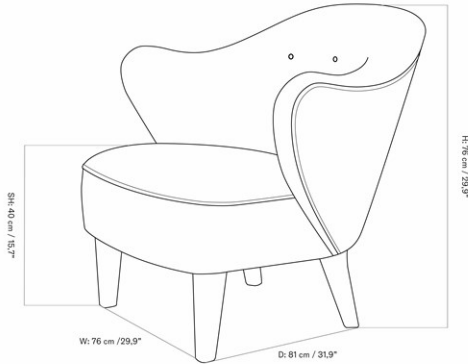

INGEBORG LOUNGE CHAIR, OAK BASE

Designed by *Flemming Lassen*

MASTER SKU	1500200PIM
COLLI	1
DIMENSIONS	H: 76 cm W: 76 cm
	D: 81 cm
	SH: 40 cm SD: 49 cm
	AH: 62 cm

CARE INSTRUCTIONS

Discover our product care guide for comprehensive care instructions.

[Download](#)

DESCRIPTION

Find more information in the dedicated product fact sheet for this product.

STOCK OPTION

SKU	VARIANT	INCL. VAT USD	EXCL. VAT USD
1500207-030J02ZZ	Dark Stained Oak - Sheepskin - Sahara	6.950,00	6.950,00
1500207-030E02ZZ	Dark Stained Oak - Sheepskin - Moonlight	6.950,00	6.950,00

RECOMMENDED COMBINATIONS

SKU	VARIANT	INCL. VAT USD	EXCL. VAT USD
1500204-031802ZZ	Dark Stained Oak - Grand Mohair - Brown, 2600	4.795,00	4.795,00
1500204-031402ZZ	Dark Stained Oak - Grand Mohair - Dark green, 8205	4.795,00	4.795,00
1500204-030D02ZZ	Dark Stained Oak - Grand Mohair - Brown, 1103	4.795,00	4.795,00
1500204-001802ZZ	Natural Oak - Grand Mohair - Brown, 2600	4.795,00	4.795,00
1500204-001402ZZ	Natural Oak - Grand Mohair - Dark green, 8205	4.795,00	4.795,00
1500204-000D02ZZ	Natural Oak - Grand Mohair - Brown, 1103	4.795,00	4.795,00
1500207-030G02ZZ	Dark Stained Oak - Sheepskin - Honey	6.950,00	6.950,00
1500207-000J02ZZ	Natural Oak - Sheepskin - Sahara	6.950,00	6.950,00
1500207-000G02ZZ	Natural Oak - Sheepskin - Honey	6.950,00	6.950,00
1500207-000E02ZZ	Natural Oak - Sheepskin - Moonlight	6.950,00	6.950,00