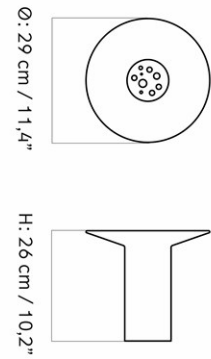

HANA VASE, 26