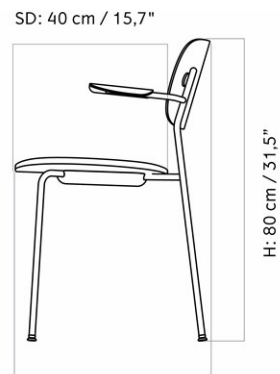

W: 62 cm / 24,4"

D: 50,5 cm / 19,9"

MASTER SKU	1165000PIM
COLLI	1
DIMENSIONS	H: 80 cm W: 62 cm
	D: 50.5 cm
	SH: 48 cm SD: 39.5 cm
	AH: 68 cm

CARE INSTRUCTIONS

Discover our product care guide for comprehensive care instructions.