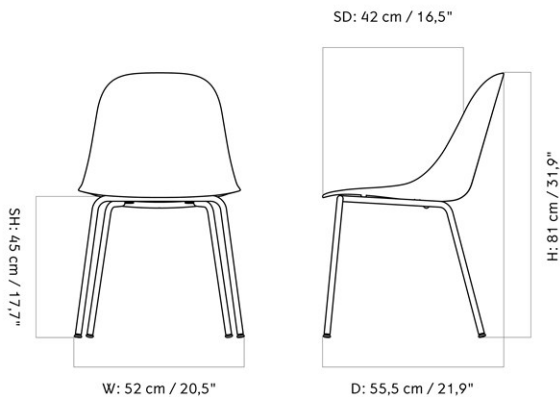

HARBOUR SIDE, DINING CHAIR, STEEL BASE, PLASTIC SHELL

Designed by *Norm Architects*

MASTER SKU	9394939PIM
COLLI	1
DIMENSIONS	H: 81 cm W: 52 cm
	D: 55.5 cm
	SH: 45 cm SD: 42 cm

CARE INSTRUCTIONS

Discover our product care guide for comprehensive care instructions.

[Download](#)

DESCRIPTION

Find more information in the dedicated product fact sheet for this product.

SPEC OPTIONS

MASTER SKU	VARIANT	INCL. VAT USD	EXCL. VAT USD
9394939PIM	Dependent On Selected Variant	400,00	400,00

QUICK SHIP

SKU	VARIANT	INCL. VAT USD	EXCL. VAT USD
9394939-0005ZZZZ	Black - White, 9016	400,00	400,00
9394939-0003ZZZZ	Black - Light Grey, 9002	400,00	400,00
9394939-0001ZZZZ	Black - Burned red, 8015	400,00	400,00
9394939-0004ZZZZ	Black - Olive, 7002	400,00	400,00
9394939-0002ZZZZ	Black - Khaki, 1011	400,00	400,00
9394939-0000ZZZZ	Black - Black, 9011	400,00	400,00