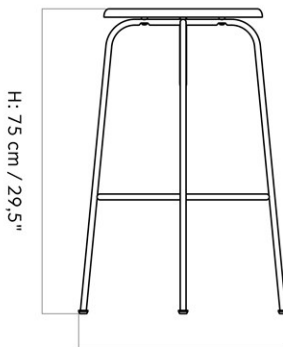

AFTERROOM COUNTER STOOL, UPHOLSTERED SEAT

Designed by *Afteroom*

W: 50 cm / 19,7"