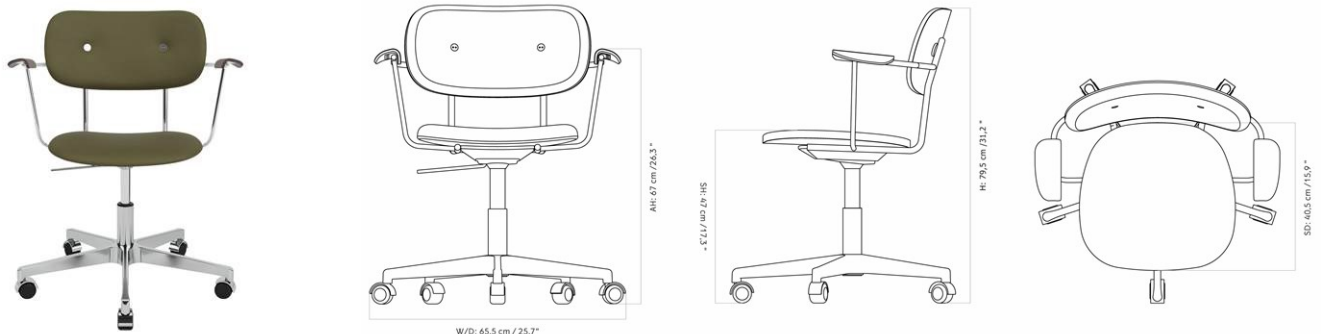

CO TASK CHAIR W/ARMREST, STAR BASE W/CASTERS, POLISHED ALUMINIUM, UPHOLSTERED SEAT AND BACK

Designed by *Norm Architects*

MASTER SKU	1510700PIM	CARE INSTRUCTIONS	Discover our product care guide for comprehensive care instructions.
COLLI	1	DESCRIPTION	Download
DIMENSIONS	H: 79.5 cm D: 65.5 cm SH: 47 cm AH: 67 cm	W: 65.5 cm SD: 40.5 cm	The chair comes equipped with hard floor casters and safety brakes as standard. Find more information in the dedicated product fact sheet for this product.

STOCK OPTION

SKU	VARIANT	INCL. VAT USD	EXCL. VAT USD
1510700-000000ZZ	Audo Bouclé - Beige, 02 - Natural Oak - NEW	1.460,00	1.460,00

RECOMMENDED COMBINATIONS

SKU	VARIANT	INCL. VAT USD	EXCL. VAT USD
1510709-010D00ZZ	Sierra - Army, 0441 - Dark Stained Oak - NEW	1.475,00	1.475,00

SPEC OPTIONS

MASTER SKU	VARIANT	INCL. VAT USD	EXCL. VAT USD
1510700PIM	Price Category - PC0L - NEW <i>Sierra, Camo</i>	1.475,00	1.475,00
1510700PIM	Price Category - PC4L - NEW	1.905,00	1.905,00
1510700PIM	Price Category - PC3L - NEW <i>Sheepskin Curly, Skandilock</i>	1.715,00	1.715,00
1510700PIM	Price Category - PC2L - NEW <i>Dunes, Sørensen / Nuance, Sørensen</i>	1.645,00	1.645,00
1510700PIM	Price Category - PC1L - NEW <i>Dakar, Nevotex / Envy, Sørensen / Ultra, Sørensen</i>	1.540,00	1.540,00