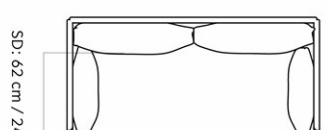

SD: 62 cm / 24.4"

MASTER SKU
COLLI
DIMENSIONS

9853000PIM
1
H: 75 cm   W: 178 cm
D: 90 cm
SH: 37 cm   SD: 62 cm
AH: 58.5 cm

CARE INSTRUCTIONS

Discover our product care guide for comprehensive care instructions.

[Download](#)

DESCRIPTION

Find more information in the dedicated product fact sheet for this product.

SPEC OPTIONS

MASTER SKU	VARIANT	INCL. VAT USD	EXCL. VAT USD
9853000PIM	Audo Linen, Poppy Seed	3.840,00	3.840,00
9853000PIM	Audo Linen, Wheat	3.845,00	3.845,00
9853000PIM	Audo Linen, Oat	3.840,00	3.840,00