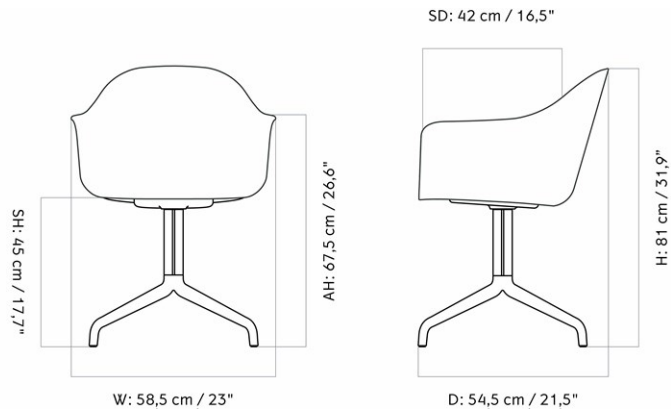

HARBOUR DINING CHAIR, STAR BASE W/RETURN, PLASTIC SHELL

Designed by *Norm Architects*

MASTER SKU	9380000PIM
COLLI	1
DIMENSIONS	H: 81 cm W: 58.5 cm D: 54.5 cm SH: 45 cm SD: 42 cm AH: 67.5 cm

CARE INSTRUCTIONS