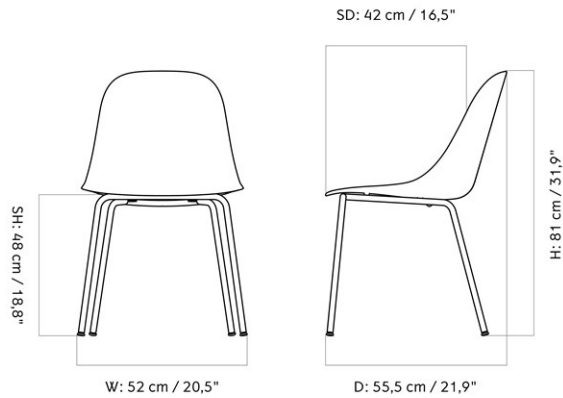

HARBOUR SIDE DINING CHAIR, STEEL BASE, UPHOLSTERED SHELL

Designed by *Norm Architects*

MASTER SKU	9394000PIM	
COLLI	1	
DIMENSIONS	H: 81 cm	W: 52 cm
	D: 55.5 cm	
	SH: 48 cm	SD: 42 cm

CARE INSTRUCTIONS

Discover our product care guide for comprehensive care instructions.

[Download](#)

Find more information in the dedicated product fact sheet for this product.

DESCRIPTION

SPEC OPTIONS

MASTER SKU	VARIANT	INCL. VAT USD	EXCL. VAT USD
9394000PIM	Price Category - PC0L - NEW <i>Sierra, Camo</i>	1.045,00	1.045,00
9394000PIM	Price Category - PC0T <i>Audo Bouclé, Audo</i>	695,00	695,00
9394000PIM	Price Category - PC4T <i>Grand Mohair, Danish Art Weaving</i>	1.250,00	1.250,00
9394000PIM	Price Category - PC4L	2.255,00	2.255,00
9394000PIM	Price Category - PC3L <i>Sheepskin Curly, Skandilock</i>	1.645,00	1.645,00
9394000PIM	Price Category - PC2L <i>Dunes, Sørensen / Nuance, Sørensen</i>	1.375,00	1.375,00
9394000PIM	Price Category - PC1L <i>Dakar, Nevotex / Ultra, Sørensen</i>	1.180,00	1.180,00
9394000PIM	Price Category - PC3T <i>Safire, Sahco, Kvadrat / Vidar 4, Kvadrat / Zero, Sahco, Kvadrat</i>	1.235,00	1.235,00
9394000PIM	Price Category - PC2T <i>Canvas 2, Kvadrat / Fiord, Kvadrat / Hallingdal 65, Kvadrat / Reflect, Kvadrat / Savanna, Kvadrat / Steelcut Trio 3, Kvadrat</i>	1.010,00	1.010,00
9394000PIM	Price Category - PC1T <i>Barnum Bouclé, Audo / Champion, JAB / Illusion, Nevotex / Maple, Kvadrat / Remix, Kvadrat / Re-wool, Kvadrat</i>	780,00	780,00