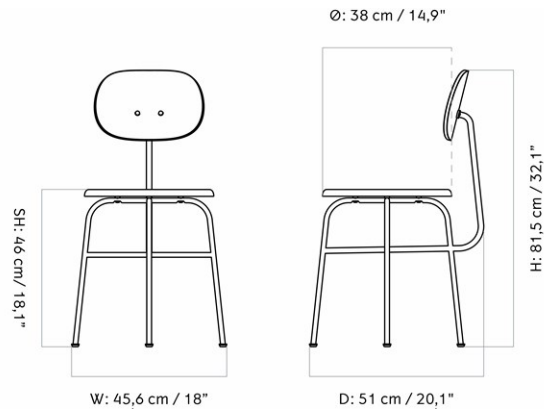

MASTER SKU	8482039PIM
COLLI	1
DIMENSIONS	H: 81 cm W: 45 cm
	D: 50 cm
	SH: 45 cm SD: 34 cm

CARE INSTRUCTIONS

Discover our product care guide for comprehensive care instructions.

[Download](#)

Find more information in the dedicated product fact sheet for this product.

MASTER SKU
COLLI
DIMENSIONS

1300040PIM
1
H: 78 cm W: 46 cm
D: 52 cm
SH: 46 cm SD: 42 cm

CARE INSTRUCTIONS

Discover our product care guide for comprehensive care instructions.

[Download](#)

DESCRIPTION

Find more information in the dedicated product fact sheet for this product.

MASTER SKU	1304000PIM
COLLI	1
DIMENSIONS	H: 78 cm W: 46 cm
	D: 52 cm
	SH: 46 cm SD: 42 cm
	AH: 66 cm

CARE INSTRUCTIONS

Discover our product care guide for comprehensive care instructions.

[Download](#)

Find more information in the dedicated product fact sheet for this product.