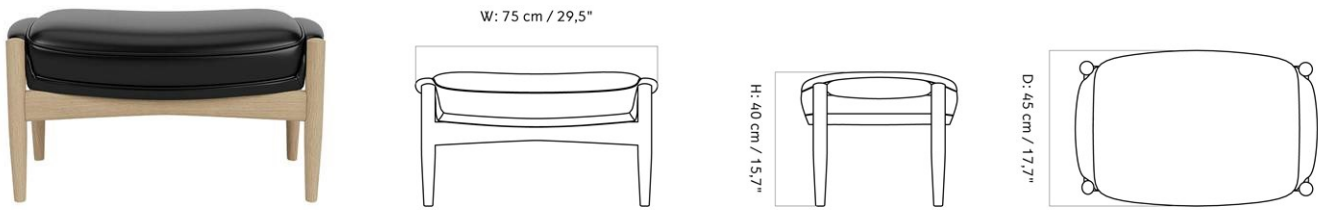

THE SEAL OTTOMAN, NATURAL OAK BASE
Designed by *Ib Kofod-Larsen Design*

MASTER SKU	1227000PIM	CARE INSTRUCTIONS	Discover our product care guide for comprehensive care instructions.
COLLI	1		Download
DIMENSIONS	H: 40 cm W: 47 cm D: 73 cm	DESCRIPTION	Find more information in the dedicated product fact sheet for this product.

STOCK OPTION

SKU	VARIANT	INCL. VAT USD	EXCL. VAT USD
1227005-000000ZZ	Dakar - Brown, 0329	1.715,00	1.715,00

RECOMMENDED COMBINATIONS

SKU	VARIANT	INCL. VAT USD	EXCL. VAT USD
1227001-000000ZZ	Re-wool - Beige, 0218	1.340,00	1.340,00
1227005-000A00ZZ	Dakar - Black, 0842	1.715,00	1.715,00

SPEC OPTIONS

MASTER SKU	VARIANT	INCL. VAT USD	EXCL. VAT USD
1227000PIM	Price Category - PC4L	2.670,00	2.670,00
1227000PIM	Price Category - PC3L <i>Sheepskin Curly, Skandilock</i>	2.290,00	2.290,00
1227000PIM	Price Category - PC3T <i>Safire, Sahco, Kvadrat / Vidar 4, Kvadrat / Zero, Sahco, Kvadrat</i>	1.905,00	1.905,00
1227000PIM	Price Category - PC0T <i>Audo Bouclé, Audø</i>	1.060,00	1.060,00
1227000PIM	Price Category - PC2L <i>Dunes, Sørensen / Nuance, Sørensen</i>	1.995,00	1.995,00