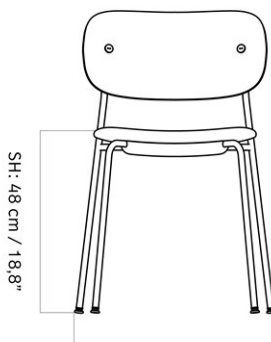

W: 52 cm / 20,5"

D: 50,5 cm / 19,9"

MASTER SKU	1179000PIM	
COLLI	1	
DIMENSIONS	H: 80 cm	W: 52 cm
	D: 50.5 cm	
	SH: 48 cm	SD: 39.5 cm

CARE INSTRUCTIONS

Discover our product care guide for comprehensive care instructions.