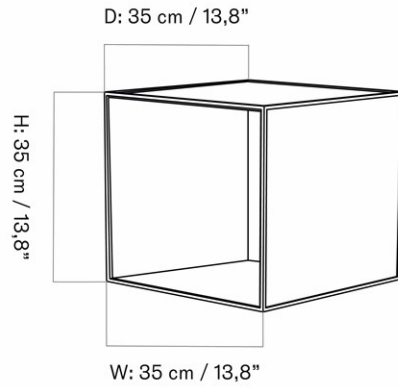

FRAME 35

Designed by *Mogens Lassen*

MASTER SKU
COLLI
DIMENSIONS

BL39002PIM
1
H: 35 cm   W: 35 cm
D: 35 cm

CARE INSTRUCTIONS

Discover our product care guide for comprehensive care instructions.

[Download](#)

DESCRIPTION

Find more information in the dedicated product fact sheet for this product.

STOCK OPTION

SKU	VARIANT	INCL. VAT USD	EXCL. VAT USD
BL40153	Black Stained Ash	435,00	435,00
BL40150	Oak	435,00	435,00