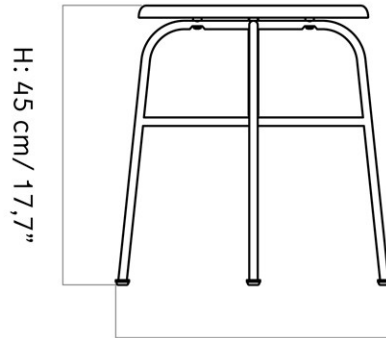

AFTERROOM STOOL, STEEL BASE

Designed by *Afterroom*

W: 47 cm / 18,5"