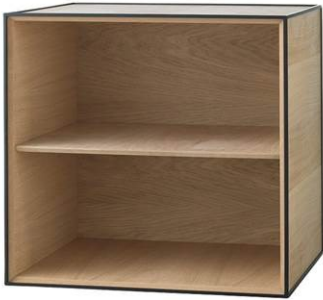

FRAME 49

Designed by *Mogens Lassen*

MASTER SKU	BL39010PIM
COLLI	1
DIMENSIONS	H: 49 cm W: 49 cm D: 42 cm

CARE INSTRUCTIONS

Discover our product care guide for comprehensive care instructions.

[Download](#)

DESCRIPTION

Find more information in the dedicated product fact sheet for this product.

STOCK OPTION

SKU	VARIANT	INCL. VAT USD	EXCL. VAT USD
BL40273	Black Stained Ash	745,00	745,00
BL40270	Oak	695,00	695,00