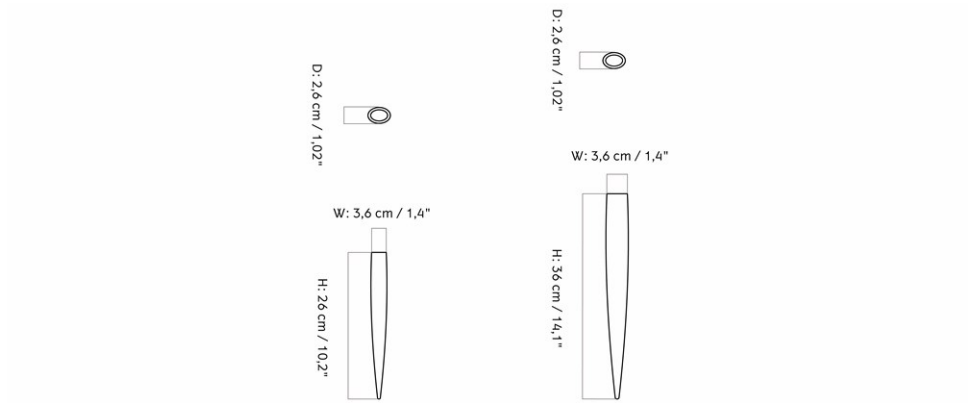

HYDROUS WATERING STICK

Designed by *Audo*

MASTER SKU
COLLI

3720000PIM
4

CARE INSTRUCTIONS

Discover our product care guide for comprehensive care instructions.

[Download](#)

DESCRIPTION

Find more information in the dedicated product fact sheet for this product.

STOCK OPTION

SKU	VARIANT	INCL. VAT USD	EXCL. VAT USD
3721649	H36 cm	60,00	60,00
3720649	H26 cm	45,00	45,00