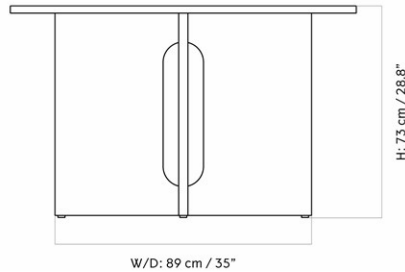

ANDROGYNE DINING TABLE ROUND, Ø120 CM / 47"

Designed by *Danielle Siggerud*

W/D: 89 cm / 35"

H: 73 cm / 28.8"

Ø: 120 cm / 47.2"

MASTER SKU
COLLI
DIMENSIONS

1183000PIM
1
H: 73 cm   W: 120 cm
D: 120 cm
Ø: 120, cm

CARE INSTRUCTIONS

Discover our product care guide for comprehensive care instructions.

[Download](#)

Find more information in the dedicated product fact sheet for this product.

DESCRIPTION

STOCK OPTION

SKU	VARIANT	INCL. VAT USD	EXCL. VAT USD
1183819	Dark Stained Oak - Kunis Breccia Stone	5.190,00	5.190,00
1183019	Natural Oak - Kunis Breccia Stone	5.190,00	5.190,00
1183849	Dark Stained Oak - Dark stained oak	4.455,00	4.455,00
1183039	Natural Oak - Natural Oak	4.455,00	4.455,00