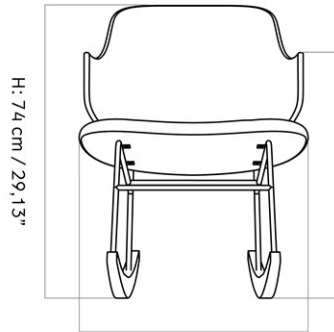

THE PENGUIN ROCKING CHAIR, UPHOLSTERED SEAT, WALNUT BACK
Designed by *Ib Kofod-Larsen Design*

W: 56 cm / 22,05"

AH: 63,5 cm / 25"