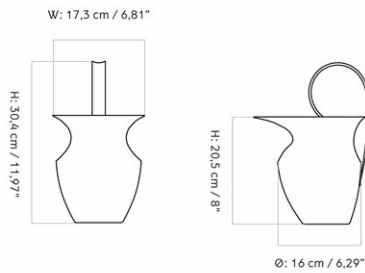

ETRUSCAN 30