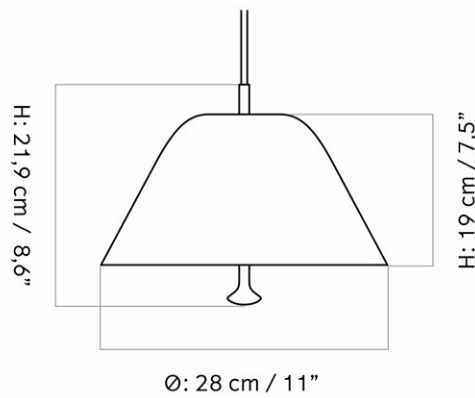

LEVITATE PENDANT, Ø28 CM

Designed by *Afteroom*

MASTER SKU
COLLI

1370000PIM
1

CARE INSTRUCTIONS

Discover our product care guide for comprehensive care instructions.

[Download](#)

DESCRIPTION

Find more information in the dedicated product fact sheet for this product.

STOCK OPTION

SKU	VARIANT	INCL. VAT USD	EXCL. VAT USD
1370539U	Ø28 cm - Black	470,00	470,00
1370469U	Ø28 cm - Sage Green	470,00	470,00