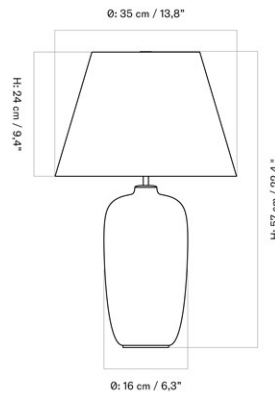

TORSO TABLE LAMP, H57 CM / 22.4"
Designed by *Kroeyer-Saetter-Lassen*

MASTER SKU
COLLI

1280001PIM
1

CARE INSTRUCTIONS

Discover our product care guide for comprehensive care instructions.

[Download](#)

DESCRIPTION

Find more information in the dedicated product fact sheet for this product.

STOCK OPTION

SKU	VARIANT	INCL. VAT USD	EXCL. VAT USD
1282539U	Black/Off-White	705,00	705,00
1284539U	Black/Off-White	540,00	540,00