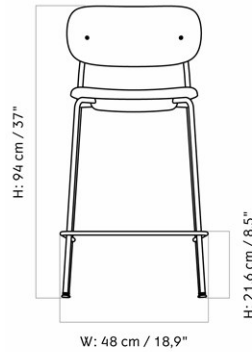

CO COUNTER CHAIR, UPHOLSTERED SEAT, OAK BACK

Designed by *Norm Architects*

MASTER SKU	1184000PIM		
COLLI	1		
DIMENSIONS	H: 94.5 cm	W: 49.5 cm	
	D: 49.5 cm		
	SH: 68.5 cm	SD: 39.5 cm	

CARE INSTRUCTIONS

Discover our product care guide for comprehensive care instructions.

[Download](#)

Find more information in the dedicated product fact sheet for this product.

DESCRIPTION

RECOMMENDED COMBINATIONS

SKU	VARIANT	INCL. VAT USD	EXCL. VAT USD
1185009-020R00ZZ	Sierra - Black, 1001 - Dark Stained Oak - NEW	745,00	745,00
1185009-020D00ZZ	Sierra - Army, 0441 - Dark Stained Oak - NEW	745,00	745,00
1185009-000100ZZ	Sierra - Stone, 1611 - Natural Oak - NEW	745,00	745,00
1184001-00EF09ZZ	Re-wool - Black, 0198 - Black Oak - NEW	765,00	765,00

SPEC OPTIONS

MASTER SKU	VARIANT	INCL. VAT USD	EXCL. VAT USD
1184000PIM	Price Category - PC0L - NEW <i>Sierra, Camo</i>	745,00	745,00
1184000PIM	Price Category - PC4L	1.285,00	1.285,00
1184000PIM	Price Category - PC3L <i>Sheepskin Curly, Skandilock</i>	1.060,00	1.060,00
1184000PIM	Price Category - PC2L <i>Dunes, Sørensen / Nuance, Sørensen</i>	940,00	940,00
1184000PIM	Price Category - PC1L <i>Dakar, Nevotex / Envy, Sørensen / Ultra, Sørensen</i>	815,00	815,00
1184000PIM	Price Category - PC4T <i>Grand Mohair, Danish Art Weaving</i>	1.060,00	1.060,00