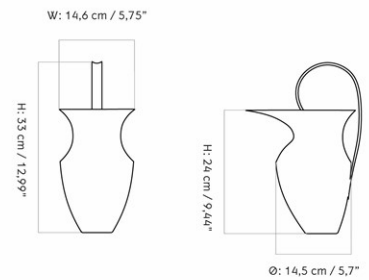

ETRUSCAN 33