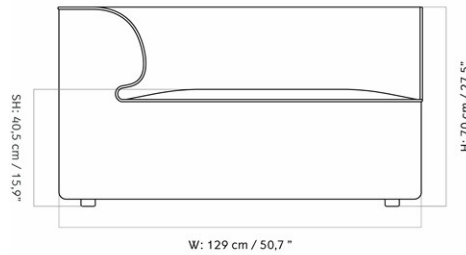

EAVE MODULAR SOFA 86, CORNER, 129

Designed by *Norm Architects*

MASTER SKU
COLLI
DIMENSIONS

9965000PIM
1
H: 71 cm   W: 129 cm
D: 86 cm
SH: 40.5 cm   SD: 56 cm
AH: 70 cm

CARE INSTRUCTIONS

Discover our product care guide for comprehensive care instructions.

[Download](#)

Find more information in the dedicated product fact sheet for this product.

DESCRIPTION

RECOMMENDED COMBINATIONS

SKU	VARIANT	INCL. VAT USD	EXCL. VAT USD
9965103-051Y01ZZ	Safire - Blue, 0012 - Right	3.610,00	3.610,00
9965103-041Y01ZZ	Safire - Blue, 0012 - Left	3.610,00	3.610,00
9965100-050500ZZ	Audo Bouclé - Dark grey, 16 - Right	2.550,00	2.550,00
9965100-050000ZZ	Audo Bouclé - Beige, 02 - Right	2.550,00	2.550,00
9965100-040500ZZ	Audo Bouclé - Dark grey, 16 - Left	2.550,00	2.550,00
9965100-040000ZZ	Audo Bouclé - Beige, 02 - Left	2.550,00	2.550,00
9965103-051N01ZZ	Safire - Black, 0001 - Right	3.610,00	3.610,00
9965103-041N01ZZ	Safire - Black, 0001 - Left	3.610,00	3.610,00
9965102-052M07ZZ	Savanna - White, 0202 - Right	3.245,00	3.245,00
9965102-042M07ZZ	Savanna - White, 0202 - Left	3.245,00	3.245,00
9965101-050B00ZZ	Champion - Green, 1-3114-035 - Right	2.880,00	2.880,00
9965101-040B00ZZ	Champion - Green, 1-3114-035 - Left	2.880,00	2.880,00
9965100-050300ZZ	Audo Bouclé - Bordeaux, 08 - Right	2.550,00	2.550,00
9965100-050100ZZ	Audo Bouclé - Gold, 06 - Right	2.550,00	2.550,00