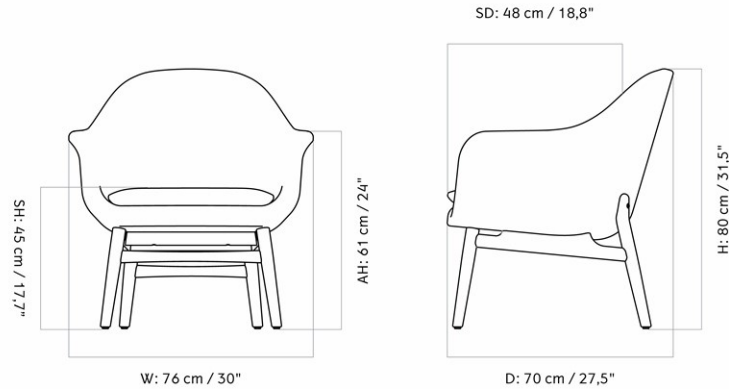

HARBOUR LOUNGE CHAIR, WALNUT BASE

Designed by *Norm Architects*

MASTER SKU	9255200PIM
COLLI	1
DIMENSIONS	H: 80 cm W: 76 cm
	D: 70 cm
	SH: 45 cm SD: 48 cm
	AH: 61 cm

CARE INSTRUCTIONS

Discover our product care guide for comprehensive care instructions.

[Download](#)

Find more information in the dedicated product fact sheet for this product.

DESCRIPTION

SPEC OPTIONS

MASTER SKU	VARIANT	INCL. VAT USD	EXCL. VAT USD
9255200PIM	Price Category - PC0L - NEW <i>Sierra, Camo</i>	2.880,00	2.880,00
9255200PIM	Price Category - PC0T <i>Audo Bouclé, Audo</i>	2.465,00	2.465,00
9255200PIM	Price Category - PC4T <i>Grand Mohair, Danish Art Weaving</i>	4.740,00	4.740,00
9255200PIM	Price Category - PC4L	6.030,00	6.030,00
9255200PIM	Price Category - PC3L <i>Sheepskin Curly, Skandilock</i>	5.750,00	5.750,00
9255200PIM	Price Category - PC2L <i>Dunes, Sørensen / Nuance, Sørensen</i>	5.040,00	5.040,00
9255200PIM	Price Category - PC1L <i>Dakar, Nevotex / Ultra, Sørensen</i>	4.325,00	4.325,00
9255200PIM	Price Category - PC3T <i>Safire, Sahco, Kvadrat / Vidar 4, Kvadrat / Zero, Sahco, Kvadrat</i>	4.465,00	4.465,00
9255200PIM	Price Category - PC2T <i>Canvas 2, Kvadrat / Fiord, Kvadrat / Hallingdal 65, Kvadrat / Reflect, Kvadrat / Savanna, Kvadrat / Steelcut Trio 3, Kvadrat</i>	3.610,00	3.610,00
9255200PIM	Price Category - PC1T <i>Champion, JAB / Remix, Kvadrat / Re-wool, Kvadrat</i>	3.230,00	3.230,00