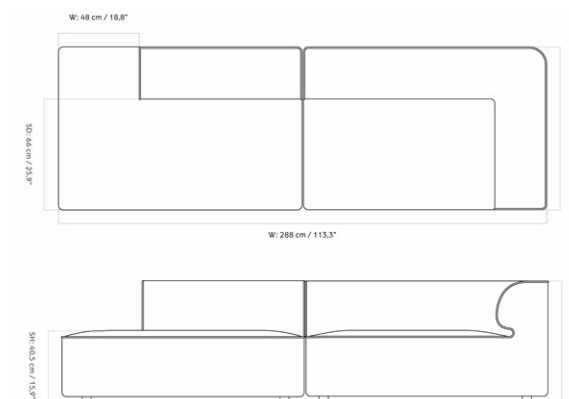

EAVE MODULAR SOFA 96, 2 SEATER, CONFIGURATION 4

Designed by *Norm Architects*

MASTER SKU	9987320PIM	
COLLI	1	
DIMENSIONS	H: 71 cm	W: 288 cm
	D: 96 cm	
	SH: 40.5 cm	SD: 66 cm
	AH: 70 cm	

CARE INSTRUCTIONS

Discover our product care guide for comprehensive care instructions.

[Download](#)

DESCRIPTION

Find more information in the dedicated product fact sheet for this product.

RECOMMENDED COMBINATIONS

SKU	VARIANT	INCL. VAT USD	EXCL. VAT USD
9987303-020B00ZZ	Safire - Blue, 0012	7.740,00	7.740,00
9987303-020000ZZ	Safire - Black, 0001	7.740,00	7.740,00
9987302-020P01ZZ	Savanna - White, 0202	7.010,00	7.010,00
9987301-020B00ZZ	Champion - Green, 1-3114-035	6.275,00	6.275,00
9987300-020500ZZ	Audo Bouclé - Dark grey, 16	5.635,00	5.635,00
9987300-020300ZZ	Audo Bouclé - Bordeaux, 08	5.635,00	5.635,00
9987300-020100ZZ	Audo Bouclé - Gold, 06	5.635,00	5.635,00
9987300-020000ZZ	Audo Bouclé - Beige, 02	5.635,00	5.635,00

SPEC OPTIONS

MASTER SKU	VARIANT	INCL. VAT USD	EXCL. VAT USD
9987320PIM	Price Category - PC4T <i>Grand Mohair, Danish Art Weaving</i>	8.470,00	8.470,00
9987320PIM	Price Category - PC3T <i>Safire, Sahco, Kvadrat / Vidar 4, Kvadrat</i>	7.740,00	7.740,00