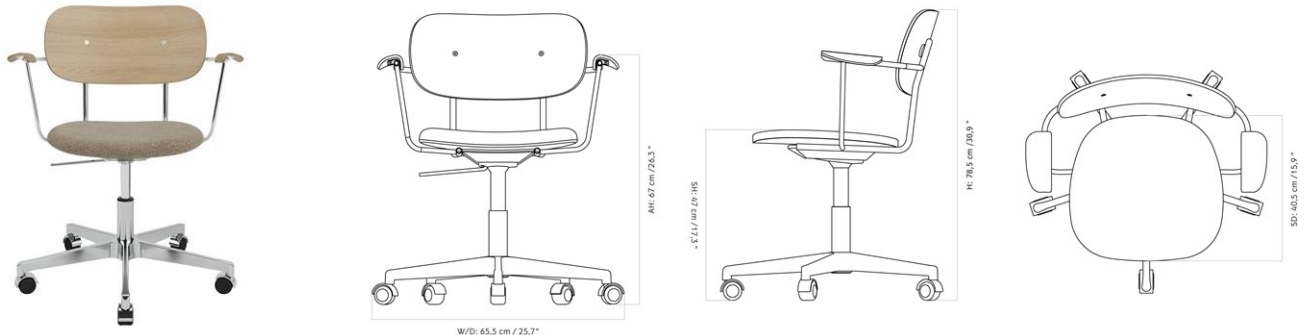

CO TASK CHAIR W/ARMREST, STAR BASE W/CASTERS, POLISHED ALUMINIUM, UPHOLSTERED SEAT Designed by *Norm Architects*

MASTER SKU	1510300PIM	CARE INSTRUCTIONS	Discover our product care guide for comprehensive care instructions.
COLLI	1		Download
DIMENSIONS	H: 79.5 cm D: 65.5 cm SH: 47 cm AH: 67 cm	W: 65.5 cm SD: 40.5 cm	The chair comes equipped with hard floor casters and safety brakes as standard. Find more information in the dedicated product fact sheet for this product.
		DESCRIPTION	

RECOMMENDED COMBINATIONS

SKU	VARIANT	INCL. VAT USD	EXCL. VAT USD
1510309-010D00ZZ	Sierra - Army, 0441 - Dark Stained Oak	1.475,00	1.475,00
1510309-000100ZZ	Sierra - Stone, 1611 - Natural Oak - NEW	1.475,00	1.475,00
1510300-000000ZZ	Audo Bouclé - Beige, 02 - Natural Oak - NEW	1.475,00	1.475,00

SPEC OPTIONS

MASTER SKU	VARIANT	INCL. VAT USD	EXCL. VAT USD
1510300PIM	Price Category - PC0L - NEW <i>Sierra, Camo</i>	1.510,00	1.510,00
1510300PIM	Price Category - PC4L - NEW	1.720,00	1.720,00
1510300PIM	Price Category - PC3L - NEW <i>Sheepskin Curly, Skandilock</i>	1.670,00	1.670,00
1510300PIM	Price Category - PC2L - NEW <i>Dunes, Sørensen / Nuance, Sørensen</i>	1.615,00	1.615,00
1510300PIM	Price Category - PC1L - NEW <i>Dakar, Nevotex / Envy, Sørensen / Ultra, Sørensen</i>	1.565,00	1.565,00
1510300PIM	Price Category - PC4T - NEW <i>Grand Mohair, Danish Art Weaving</i>	1.665,00	1.665,00