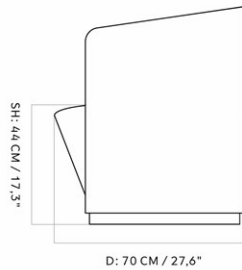

TEAROOM LOUNGE CHAIR

Designed by *Nick Ross Studio*

MASTER SKU	9605000PIM
COLLI	1
DIMENSIONS	H: 78 cm W: 89 cm
	D: 70 cm
	SH: 43 cm SD: 56 cm
	AH: 78 cm

CARE INSTRUCTIONS

Discover our product care guide for comprehensive care instructions.

[Download](#)

DESCRIPTION

Find more information in the dedicated product fact sheet for this product.

STOCK OPTION

SKU	VARIANT	INCL. VAT USD	EXCL. VAT USD
9605020-020300ZZ	Audo Bouclé - Beige, 02	2.830,00	2.830,00
9605002-022B09ZZ	Savanna - White/Cream, 0202	3.595,00	3.595,00

RECOMMENDED COMBINATIONS

SKU	VARIANT	INCL. VAT USD	EXCL. VAT USD
9605001-02AH00ZZ	Champion - Green, 1-3114-035	3.140,00	3.140,00

SPEC OPTIONS

MASTER SKU	VARIANT	INCL. VAT USD	EXCL. VAT USD
9605000PIM	Price Category - PC0T <i>Audo Bouclé, Audø</i>	2.830,00	2.830,00
9605000PIM	Price Category - PC4T <i>Grand Mohair, Danish Art Weaving</i>	4.515,00	4.515,00
9605000PIM	Price Category - PC3T <i>Safire, Sahco, Kvadrat / Vidar 4, Kvadrat / Zero, Sahco, Kvadrat</i>	4.045,00	4.045,00
9605000PIM	Price Category - PC2T <i>Canvas 2, Kvadrat / Fiord, Kvadrat / Hallingdal 65, Kvadrat / Reflect, Kvadrat / Savanna, Kvadrat / Steelcut Trio 3, Kvadrat</i>	3.595,00	3.595,00