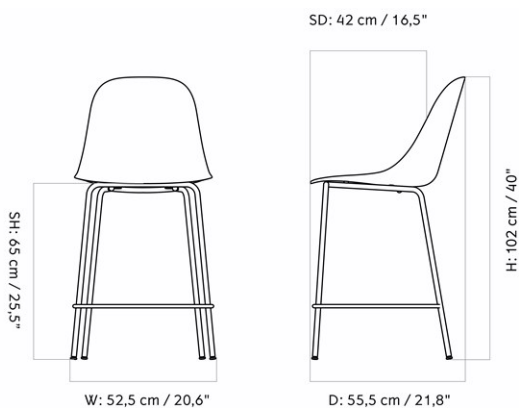

HARBOUR SIDE COUNTER CHAIR, PLASTIC SHELL

Designed by *Norm Architects*

MASTER SKU	9290100PIM		
COLLI	1		
DIMENSIONS	H: 102 cm	W: 52.5 cm	
	D: 55.5 cm		
	SH: 65 cm	SD: 42 cm	

CARE INSTRUCTIONS

Discover our product care guide for comprehensive care instructions.

[Download](#)

DESCRIPTION

Find more information in the dedicated product fact sheet for this product.

SPEC OPTIONS

MASTER SKU	VARIANT	INCL. VAT USD	EXCL. VAT USD
9290100PIM	Dependent On Selected Variant	555,00	555,00

QUICK SHIP

SKU	VARIANT	INCL. VAT USD	EXCL. VAT USD
9290100-0005ZZZZ	White, 9016	555,00	555,00
9290100-0003ZZZZ	Light Grey, 9002	555,00	555,00
9290100-0004ZZZZ	Olive, 7002	555,00	555,00
9290100-0002ZZZZ	Khaki, 1011	555,00	555,00
9290100-0001ZZZZ	Burned red, 8015	555,00	555,00
9290100-0000ZZZZ	Black, 9011	555,00	555,00