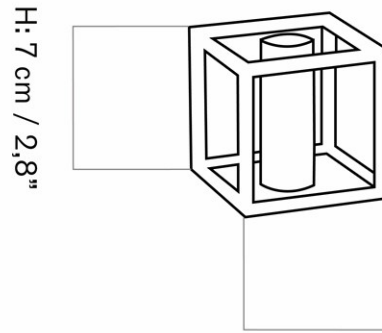

KUBUS 1

Designed by *Mogens Lassen*

W+D: 7 cm / 2,8"

MASTER SKU
COLLI

BL13000PIM
4

CARE INSTRUCTIONS

Discover our product care guide for comprehensive care instructions.

[Download](#)

DESCRIPTION

Find more information in the dedicated product fact sheet for this product.

STOCK OPTION

SKU	VARIANT	INCL. VAT USD	EXCL. VAT USD
BL10001	Black	115,00	115,00