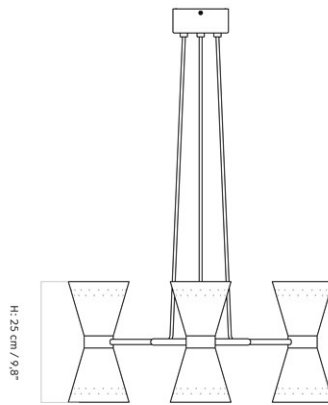

COLLECTOR CHANDELIER, 3

Designed by *Bergboms*

COLLI	1	
DIMENSIONS	H: 25 cm	W: 61 cm
	D: 61 cm	
	Ø: 61, cm	

CARE INSTRUCTIONS

Discover our product care guide for comprehensive care instructions.
[Download](#)

SKU	INCL. VAT USD	EXCL. VAT USD
1394649U	1.905,00	1.905,00