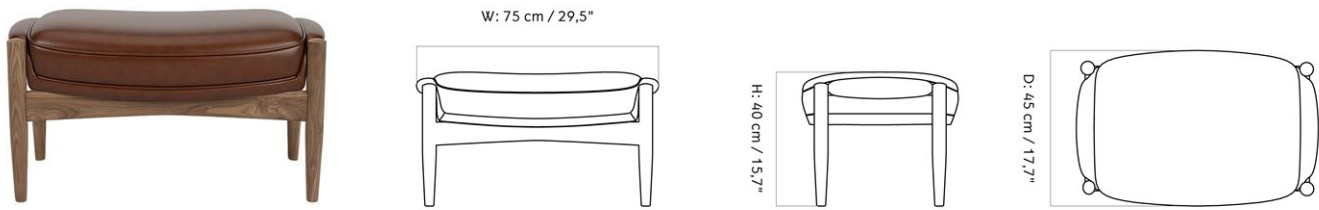

QUICK SHIP

SKU	VARIANT	INCL. VAT USD	EXCL. VAT USD
1500107-000G02ZZ	Natural Oak - Sheepskin - Honey	2.845,00	2.845,00
1500107-000E02ZZ	Natural Oak - Sheepskin - Moonlight	2.845,00	2.845,00

THE SEAL OTTOMAN, WALNUT BASE
 Designed by *Ib Kofod-Larsen Design*