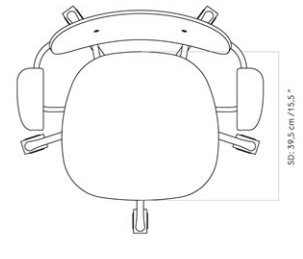

MASTER SKU
 COLLI
 DIMENSIONS

1502019PIM
 1
 H: 78.5 cm W: 65.5 cm
 D: 65.5 cm
 SH: 44 cm SD: 39.5 cm
 AH: 67 cm

CARE INSTRUCTIONS

Discover our product care guide for comprehensive care instructions.

DESCRIPTION