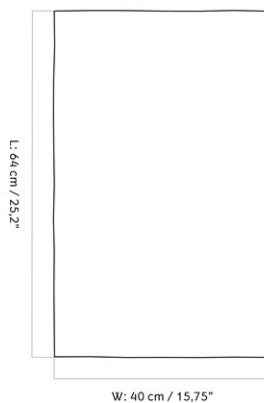

GRAPHIUM TEA TOWEL

Designed by *Mathias & Alexander og Marie Louise Rosh*

MASTER SKU
COLLI

2822000PIM
4

CARE INSTRUCTIONS

Discover our product care guide for comprehensive care instructions.

[Download](#)

DESCRIPTION

Find more information in the dedicated product fact sheet for this product.

STOCK OPTION

SKU	VARIANT	INCL. VAT USD	EXCL. VAT USD
2822619	Ecrú	26,00	26,00