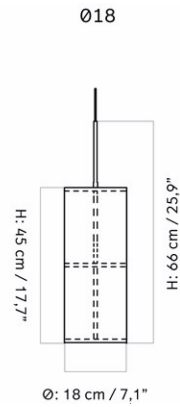

HASHIRA PENDANT, SINGLE, Ø18 CM / 7"

Designed by *Norm Architects*

MASTER SKU
COLLI

1510030PIM
1-2

CARE INSTRUCTIONS

Discover our product care guide for
comprehensive care instructions.

[Download](#)

DESCRIPTION

Find more information in the dedicated
product fact sheet for this product.

STOCK OPTION

SKU	VARIANT	COLLI	INCL. VAT USD	EXCL. VAT USD
1502059U	White	2	400,00	400,00
1502699U	Raw	1	485,00	485,00