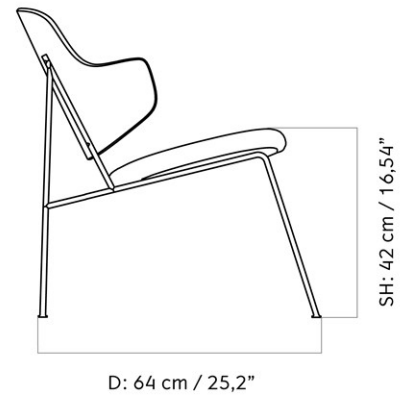

THE PENGUIN LOUNGE CHAIR, UPHOLSTERED SEAT, NATURAL OAK BACK
Designed by *Ib Kofod-Larsen Design*

MASTER SKU	1202000PIM
COLLI	1
DIMENSIONS	H: 74 cm W: 56 cm
	D: 64 cm
	SH: 42 cm SD: 44.5 cm
	AH: 62.5 cm

CARE INSTRUCTIONS

Discover our product care guide for comprehensive care instructions.

[Download](#)

Find more information in the dedicated product fact sheet for this product.

DESCRIPTION

RECOMMENDED COMBINATIONS

SKU	VARIANT	INCL. VAT USD	EXCL. VAT USD
1202005-000200ZZ	Dakar - Black, 0842	1.715,00	1.715,00
1202005-000100ZZ	Dakar - Brown, 0329	1.715,00	1.715,00
1202005-000000ZZ	Dakar - Cognac, 0250	1.715,00	1.715,00
1202002-000100ZZ	Hallingdal - Red, 0600	1.475,00	1.475,00
1202002-000000ZZ	Hallingdal - Grey, 0110	1.475,00	1.475,00
1202001-000100ZZ	Re-wool - Yellow/Ochre, 0448	1.410,00	1.410,00
1202001-000000ZZ	Re-wool - Beige, 0218	1.410,00	1.410,00

SPEC OPTIONS

MASTER SKU	VARIANT	INCL. VAT USD	EXCL. VAT USD
1202000PIM	Price Category - PC4L	2.500,00	2.500,00
1202000PIM	Price Category - PC3L <i>Sheepskin Curly, Skandilock</i>	2.240,00	2.240,00
1202000PIM	Price Category - PC4T <i>Grand Mohair, Danish Art Weaving</i>	1.595,00	1.595,00