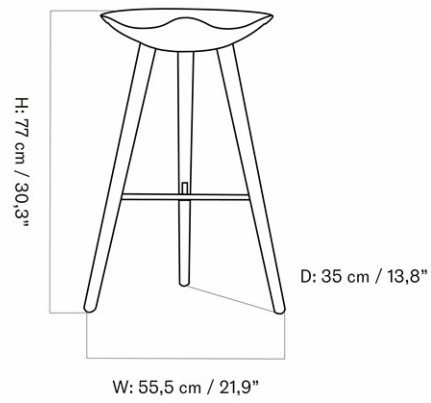

ML 42 BAR STOOL

Designed by *Mogens Lassen*

MASTER SKU	BL41400PIM	
COLLI	1	
DIMENSIONS	H: 81 cm	W: 56 cm
	D: 35 cm	
	SH: 77 cm	SD: 36 cm

CARE INSTRUCTIONS

Discover our product care guide for comprehensive care instructions.

[Download](#)

DESCRIPTION

Find more information in the dedicated product fact sheet for this product.

STOCK OPTION

SKU	VARIANT	INCL. VAT USD	EXCL. VAT USD
BL41413	Brown Oiled Oak - Brass	1.635,00	1.635,00
BL41113	Natural Oak - Stainless Steel	1.635,00	1.635,00
BL41023	Black Stained Beech - Brass	1.180,00	1.180,00