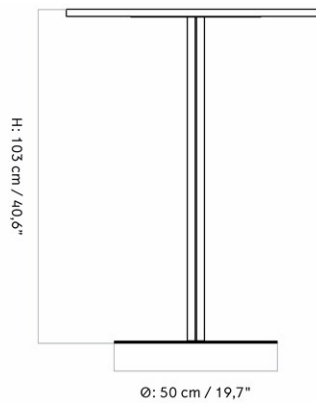

HARBOUR COLUMN BAR TABLE, ROUND BASE, Ø80 CM / 31.4"

Designed by *Norm Architects*

MASTER SKU
COLLI
DIMENSIONS

9300005PIM
1
H: 103 cm   W: 80 cm
D: 80 cm
Ø: 80, cm

CARE INSTRUCTIONS

Discover our product care guide for comprehensive care instructions.

[Download](#)

Find more information in the dedicated product fact sheet for this product.

DESCRIPTION

STOCK OPTION

SKU	VARIANT	INCL. VAT USD	EXCL. VAT USD
9307659	Estremoz Marble Off White Top	1.495,00	1.495,00
9307539	Black Painted Oak Veneer Top	1.110,00	1.110,00
9307149	Charcoal Linoleum Top	1.110,00	1.110,00
9307139	Kunis Breccia Stone Top	1.755,00	1.755,00