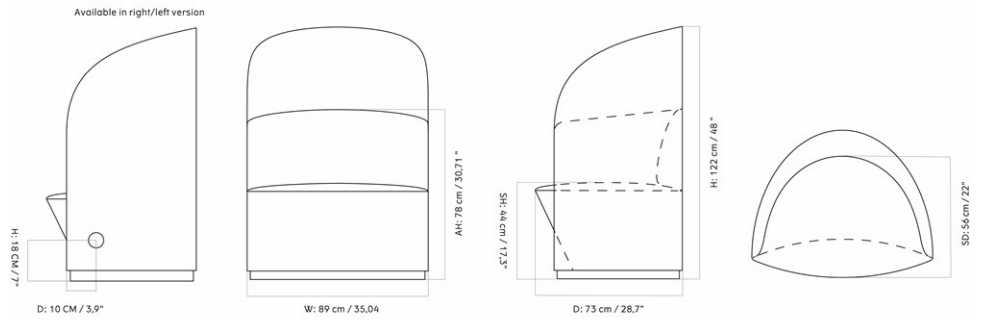

TEAMROOM LOUNGE CHAIR, HIGH BACK, W/POWER OUTLET

Designed by *Nick Ross*

MASTER SKU	9607100PIM
COLLI	1
DIMENSIONS	H: 120 cm W: 89 cm
	D: 73 cm
	SH: 43 cm SD: 56 cm
	AH: 78 cm

CARE INSTRUCTIONS

Discover our product care guide for comprehensive care instructions.

[Download](#)

Find more information in the dedicated product fact sheet for this product.

DESCRIPTION

RECOMMENDED COMBINATIONS

SKU	VARIANT	INCL. VAT USD	EXCL. VAT USD
9607103-020700ZZ	Safire - White, 0006	5.300,00	5.300,00
9607102-023G02ZZ	Hallingdal - Beige, 0200	4.810,00	4.810,00
9607101-021001ZZ	Champion - Green, 1-3114-035	4.340,00	4.340,00
9607100-020000ZZ	Audo Bouclé - Beige, 02	3.870,00	3.870,00

SPEC OPTIONS

MASTER SKU	VARIANT	INCL. VAT USD	EXCL. VAT USD
9607100PIM	Price Category - PC4T <i>Grand Mohair, Danish Art Weaving</i>	5.575,00	5.575,00
9607100PIM	Price Category - PC3T <i>Safire, Sahco, Kvadrat / Vidar 4, Kvadrat / Zero, Sahco, Kvadrat</i>	5.300,00	5.300,00
9607100PIM	Price Category - PC2T <i>Canvas 2, Kvadrat / Fiord, Kvadrat / Hallingdal 65, Kvadrat / Reflect, Kvadrat / Savanna, Kvadrat / Steelcut Trio 3, Kvadrat</i>	4.810,00	4.810,00
9607100PIM	Price Category - PC1T <i>Barnum Bouclé, Audø / Champion, JAB / Illusion, Nevotex / Maple , Kvadrat / Remix, Kvadrat / Re-wool, Kvadrat</i>	4.340,00	4.340,00
9607100PIM	Price Category - PC0T <i>Audo Bouclé, Audø</i>	3.870,00	3.870,00