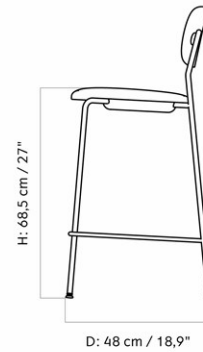

CO COUNTER CHAIR, UPHOLSTERED SEAT, OAK BACK

Designed by *Norm Architects*

MASTER SKU	1184000PIM		
COLLI	1		
DIMENSIONS	H: 94.5 cm	W: 49.5 cm	
	D: 49.5 cm		
	SH: 68.5 cm	SD: 39.5 cm	

CARE INSTRUCTIONS

Discover our product care guide for comprehensive care instructions.

[Download](#)

Find more information in the dedicated product fact sheet for this product.

DESCRIPTION

RECOMMENDED COMBINATIONS

SKU	VARIANT	INCL. VAT USD	EXCL. VAT USD
1185009-020R00ZZ	Sierra - Black, 1001 - Dark Stained Oak - NEW	745,00	745,00
1185009-020D00ZZ	Sierra - Army, 0441 - Dark Stained Oak - NEW	745,00	745,00
1185009-000100ZZ	Sierra - Stone, 1611 - Natural Oak - NEW	745,00	745,00
1184001-00EF09ZZ	Re-wool - Black, 0198 - Black Oak - NEW	765,00	765,00

SPEC OPTIONS

MASTER SKU	VARIANT	INCL. VAT USD	EXCL. VAT USD
1184000PIM	Price Category - PC0L - NEW <i>Sierra, Camo</i>	745,00	745,00
1184000PIM	Price Category - PC4L	1.285,00	1.285,00
1184000PIM	Price Category - PC3L <i>Sheepskin Curly, Skandilock</i>	1.060,00	1.060,00
1184000PIM	Price Category - PC2L <i>Dunes, Sørensen / Nuance, Sørensen</i>	940,00	940,00
1184000PIM	Price Category - PC1L <i>Dakar, Nevotex / Envy, Sørensen / Ultra, Sørensen</i>	815,00	815,00
1184000PIM	Price Category - PC4T <i>Grand Mohair, Danish Art Weaving</i>	1.060,00	1.060,00