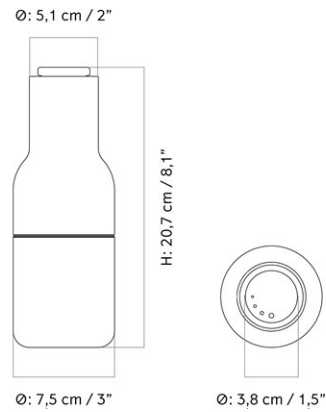

BOTTLE GRINDERS

Designed by *Norm Architects*

MASTER SKU
COLLI

440000PIM
4

CARE INSTRUCTIONS

Discover our product care guide for comprehensive care instructions.

DESCRIPTION

[Download](#)

Find more information in the dedicated product fact sheet for this product.

STOCK OPTION

SKU	VARIANT	INCL. VAT USD	EXCL. VAT USD
4425139	Walnut Lid - Barley	130,00	130,00
4415859	Walnut Lid - Bronzed brass	220,00	220,00
4415839	Walnut Lid - Brushed brass	220,00	220,00
4415769	Walnut Lid - Nudes	130,00	130,00
4415599	Steel Lid - Ash/Carbon	130,00	130,00
4415459	Walnut Lid - Hunting green/Beige	130,00	130,00
4415399	Beech Lid - Ash/Carbon	130,00	130,00
4415369	Walnut Lid - Ash/Carbon	130,00	130,00
4415299	Beech Lid - Blues	130,00	130,00