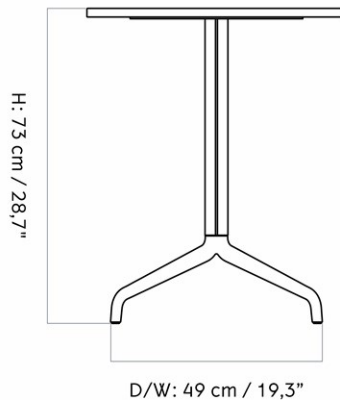

HARBOUR COLUMN DINING TABLE, STAR BASE, Ø60 CM

Designed by *Norm Architects*

D/W: 49 cm / 19,3"