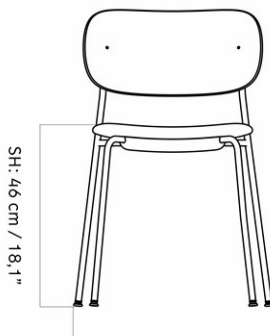

CO DINING CHAIR, BLACK BASE, UPHOLSTERED SEAT, OAK BACK

Designed by *Norm Architects*

W: 52 cm / 20.5"