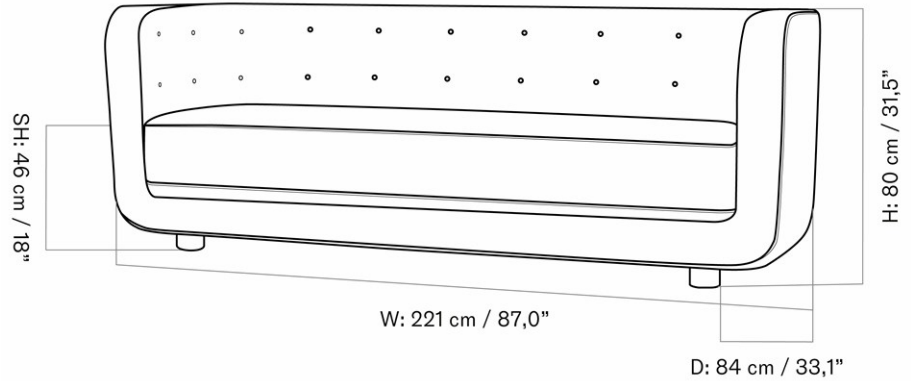

VILHELM SOFA, W/VEGETAL BUTTONS

Designed by *Flemming Lassen*

MASTER SKU	1500800PIM	CARE INSTRUCTIONS	Discover our product care guide for comprehensive care instructions.
COLLI	1	DESCRIPTION	Download
DIMENSIONS	H: 80 cm W: 217 cm D: 88 cm SH: 45 cm SD: 60 cm AH: 80 cm		Find more information in the dedicated product fact sheet for this product.

STOCK OPTION

SKU	VARIANT	INCL. VAT USD	EXCL. VAT USD
1500803-032M05ZZ	Dark Stained Oak - Zero - Beige, 0001	9.680,00	9.680,00

RECOMMENDED COMBINATIONS

SKU	VARIANT	INCL. VAT USD	EXCL. VAT USD
1500803-002M05ZZ	Natural Oak - Zero - Beige, 0001	9.680,00	9.680,00

SPEC OPTIONS

MASTER SKU	VARIANT	INCL. VAT USD	EXCL. VAT USD
1500800PIM	Price Category - PC4T <i>Grand Mohair, Danish Art Weaving</i>	10.865,00	10.865,00
1500800PIM	Price Category - PC4L	27.785,00	27.785,00
1500800PIM	Price Category - PC3L <i>Sheepskin Curly, Skandilock / Sheepskin Curly, Nevotex</i>	25.210,00	25.210,00
1500800PIM	Price Category - PC2L <i>Dunes, Sørensen / Nuance, Sørensen</i>	22.795,00	22.795,00
1500800PIM	Price Category - PC1L <i>Dakar, Nevotex / Envy, Sørensen / Ultra, Sørensen</i>	20.115,00	20.115,00