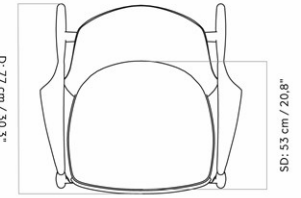

THE SEAL LOUNGE CHAIR, WALNUT BASE, LOW BACK
Designed by *Ib Kofod-Larsen Design*

MASTER SKU	1226000PIM
COLLI	1
DIMENSIONS	H: 73 cm W: 80 cm
	D: 77 cm
	SH: 40 cm SD: 53 cm
	AH: 61 cm

CARE INSTRUCTIONS

Discover our product care guide for comprehensive care instructions.

[Download](#)

DESCRIPTION

Find more information in the dedicated product fact sheet for this product.

RECOMMENDED COMBINATIONS

SKU	VARIANT	INCL. VAT USD	EXCL. VAT USD
1226001-000000ZZ	Re-wool - Beige, 0218	7.070,00	7.070,00
1226005-000000ZZ	Dakar - Black, 0842	8.045,00	8.045,00
1226005-000A00ZZ	Dakar - Brown, 0329	8.045,00	8.045,00

SPEC OPTIONS

MASTER SKU	VARIANT	INCL. VAT USD	EXCL. VAT USD
1226000PIM	Price Category - PC4L	9.005,00	9.005,00
1226000PIM	Price Category - PC3L <i>Sheepskin Curly, Skandilock</i>	8.620,00	8.620,00
1226000PIM	Price Category - PC4T <i>Grand Mohair, Danish Art Weaving</i>	8.045,00	8.045,00
1226000PIM	Price Category - PC3T <i>Safire, Sahco, Kvadrat / Vidar 4, Kvadrat / Zero, Sahco, Kvadrat</i>	7.665,00	7.665,00
1226000PIM	Price Category - PC0T <i>Audo Bouclé, Audø</i>	6.810,00	6.810,00
1226000PIM	Price Category - PC2L <i>Dunes, Sørensen / Nuance, Sørensen</i>	8.340,00	8.340,00