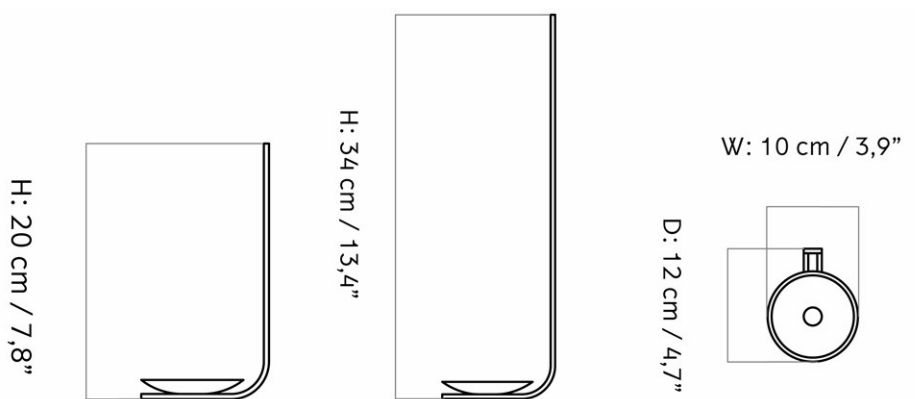

CLIP CANDLEHOLDER, WALL

Designed by *Audo*

MASTER SKU
COLLI

4808000PIM
4

CARE INSTRUCTIONS

Discover our product care guide for comprehensive care instructions.

[Download](#)

DESCRIPTION

Find more information in the dedicated product fact sheet for this product.

STOCK OPTION

SKU	VARIANT	INCL. VAT USD	EXCL. VAT USD
4809839	34 cm - Brass	85,00	85,00
4809539	34 cm - Black	70,00	70,00
4808839	20 cm - Brass	70,00	70,00
4808539	20 cm - Black	45,00	45,00