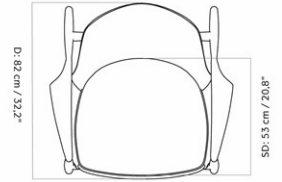

THE SEAL LOUNGE CHAIR, WALNUT BASE, HIGH BACK
Designed by *Ib Kofod-Larsen Design*

MASTER SKU	1224000PIM
COLLI	1
DIMENSIONS	H: 92 cm W: 80 cm
	D: 82 cm
	SH: 40 cm SD: 53 cm
	AH: 61 cm

CARE INSTRUCTIONS

Discover our product care guide for comprehensive care instructions.

[Download](#)

DESCRIPTION

Find more information in the dedicated product fact sheet for this product.

RECOMMENDED COMBINATIONS

SKU	VARIANT	INCL. VAT USD	EXCL. VAT USD
1224001-000000ZZ	Re-wool - Beige, 0218	7.455,00	7.455,00
1224005-000000ZZ	Dakar - Black, 0842	8.220,00	8.220,00
1224005-000A00ZZ	Dakar - Brown, 0329	8.220,00	8.220,00

SPEC OPTIONS

MASTER SKU	VARIANT	INCL. VAT USD	EXCL. VAT USD
1224000PIM	Price Category - PC4L	9.195,00	9.195,00
1224000PIM	Price Category - PC3L <i>Sheepskin Curly, Skandilock</i>	8.810,00	8.810,00
1224000PIM	Price Category - PC4T <i>Grand Mohair, Danish Art Weaving</i>	8.430,00	8.430,00
1224000PIM	Price Category - PC3T <i>Safire, Sahco, Kvadrat / Vidar 4, Kvadrat / Zero, Sahco, Kvadrat</i>	8.045,00	8.045,00
1224000PIM	Price Category - PC0T <i>Audo Bouclé, Audø</i>	7.195,00	7.195,00
1224000PIM	Price Category - PC2L <i>Dunes, Sørensen / Nuance, Sørensen</i>	8.515,00	8.515,00