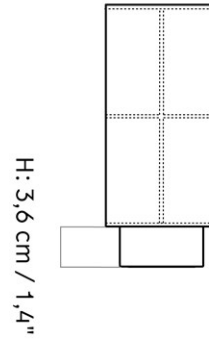

HASHIRA TABLE LAMP, PORTABLE, RAW
 Designed by *Norm Architects*

COLLI
 DIMENSIONS

1
 H: 25.5 cm Ø: 10, cm

CARE INSTRUCTIONS

Discover our product care guide for comprehensive care instructions.

[Download](#)