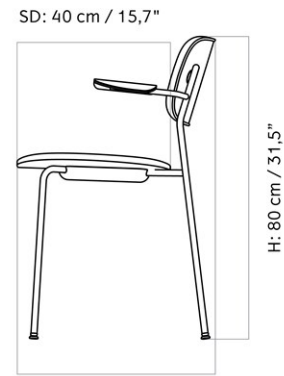

D: 50,5 cm / 19,9"

MASTER SKU
COLLI
DIMENSIONS

1110000PIM
1
H: 80 cm
D: 50.5 cm
SH: 48 cm
AH: 68 cm

W: 62 cm
SD: 39.5 cm

CARE INSTRUCTIONS

Discover our product care guide for comprehensive care instructions.

[Download](#)

Find more information in the dedicated product fact sheet for this product.

DESCRIPTION

RECOMMENDED COMBINATIONS

SKU	VARIANT	INCL. VAT USD	EXCL. VAT USD
1110009-010D00ZZ	Sierra - Army, 0441 - Dark Stained Oak - NEW	1.095,00	1.095,00
1110001-01H308ZZ	Re-wool - Black, 0198 - Dark Stained Oak - NEW	955,00	955,00

SPEC OPTIONS

MASTER SKU	VARIANT	INCL. VAT USD	EXCL. VAT USD
1110000PIM	Price Category - PC0L - NEW <i>Sierra, Camo</i>	1.095,00	1.095,00
1110000PIM	Price Category - PC0T <i>Audo Bouclé, Audø</i>	815,00	815,00
1110000PIM	Price Category - PC4T <i>Grand Mohair, Danish Art Weaving</i>	1.375,00	1.375,00
1110000PIM	Price Category - PC4L	1.595,00	1.595,00
1110000PIM	Price Category - PC3L <i>Sheepskin Curly, Skandilock</i>	1.425,00	1.425,00
1110000PIM	Price Category - PC2L <i>Dunes, Sørensen / Nuance, Sørensen</i>	1.250,00	1.250,00
1110000PIM	Price Category - PC1L <i>Dakar, Nevotex / Envy, Sørensen / Ultra, Sørensen</i>	1.130,00	1.130,00