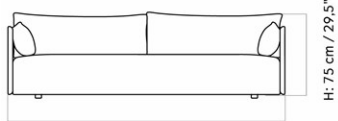

OFFSET SOFA, 3 SEATER

Designed by *Norm Architects*

W: 228 cm / 89.8"

H: 75 cm / 29.5"