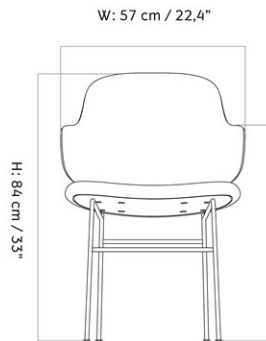

THE PENGUIN DINING CHAIR, UPHOLSTERED SEAT AND BACK
Designed by *Ib Kofod-Larsen Design*

MASTER SKU	1229000PIM		
COLLI	1		
DIMENSIONS	H: 84 cm	W: 57 cm	
	D: 57 cm		
	SH: 47 cm	SD: 44.5 cm	
	AH: 67 cm		

CARE INSTRUCTIONS

Discover our product care guide for comprehensive care instructions.

[Download](#)

Find more information in the dedicated product fact sheet for this product.

DESCRIPTION

STOCK OPTION

SKU	VARIANT	INCL. VAT USD	EXCL. VAT USD
1229005-000700ZZ	Dakar - Brown, 0329	1.630,00	1.630,00
1229001-000400ZZ	Re-wool - Beige, 0218	1.340,00	1.340,00

RECOMMENDED COMBINATIONS

SKU	VARIANT	INCL. VAT USD	EXCL. VAT USD
1229005-000T00ZZ	Dakar - Black, 0842	1.630,00	1.630,00
1229005-000300ZZ	Dakar - Cognac, 0250	1.630,00	1.630,00
1229002-000X00ZZ	Hallingdal - Red, 0600	1.390,00	1.390,00
1229002-000200ZZ	Hallingdal - Grey, 0110	1.390,00	1.390,00
1229001-000800ZZ	Re-wool - Yellow/Ochre, 0448	1.340,00	1.340,00

SPEC OPTIONS

MASTER SKU	VARIANT	INCL. VAT USD	EXCL. VAT USD
1229000PIM	Price Category - PC4L	2.465,00	2.465,00
1229000PIM	Price Category - PC3L <i>Sheepskin Curly, Skandilock</i>	2.185,00	2.185,00