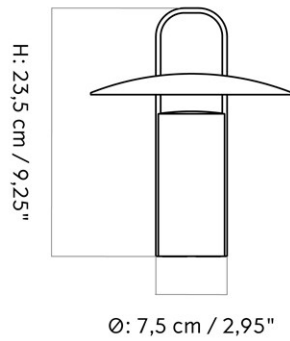

RAY TABLE LAMP

Designed by *Daniel Schofield*

MASTER SKU
COLLI

1890000PIM
1

CARE INSTRUCTIONS

Discover our product care guide for
comprehensive care instructions.

[Download](#)

DESCRIPTION

Find more information in the dedicated
product fact sheet for this product.

STOCK OPTION

SKU	VARIANT	INCL. VAT USD	EXCL. VAT USD
1890539Y	Black	345,00	345,00
1890469Y	Dusty Green	345,00	345,00