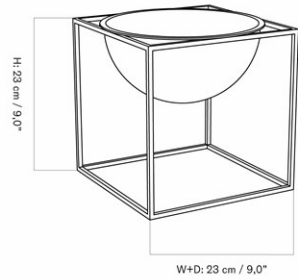

KUBUS BOWL LARGE