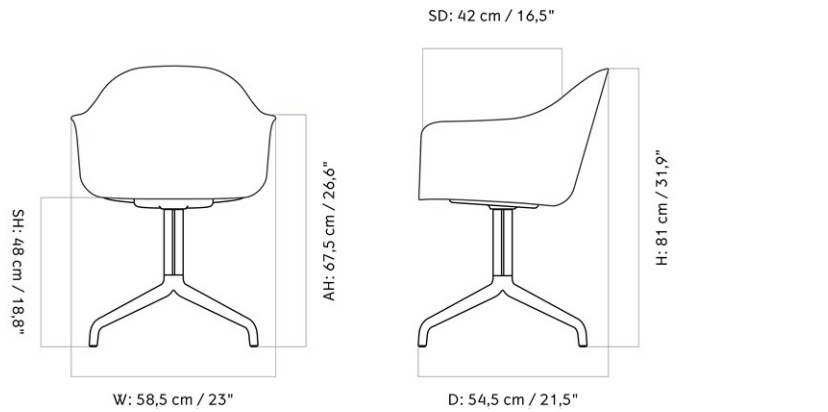

HARBOUR DINING CHAIR, STAR BASE W/SWIVEL, UPHOLSTERED SHELL

Designed by *Norm Architects*

MASTER SKU	9371000PIM		
COLLI	1		
DIMENSIONS	H: 81 cm	W: 58.5 cm	
	D: 54.5 cm		
	SH: 48 cm	SD: 42 cm	
	AH: 67.5 cm		

CARE INSTRUCTIONS

Discover our product care guide for comprehensive care instructions.

[Download](#)

Find more information in the dedicated product fact sheet for this product.

DESCRIPTION

RECOMMENDED COMBINATIONS

SKU	VARIANT	INCL. VAT USD	EXCL. VAT USD
9371004-030601ZZ	Black - Dakar - Antilop, 0311	1.960,00	1.960,00

SPEC OPTIONS

MASTER SKU	VARIANT	INCL. VAT USD	EXCL. VAT USD
9371000PIM	Price Category - PC0L - NEW <i>Sierra, Camo</i>	1.905,00	1.905,00
9371000PIM	Price Category - PC0T <i>Audo Bouclé, Audo</i>	1.130,00	1.130,00
9371000PIM	Price Category - PC4T <i>Grand Mohair, Danish Art Weaving</i>	2.170,00	2.170,00
9371000PIM	Price Category - PC4L	3.770,00	3.770,00
9371000PIM	Price Category - PC3L <i>Sheepskin Curly, Skandilock</i>	2.740,00	2.740,00
9371000PIM	Price Category - PC2L <i>Dunes, Sørensen / Nuance, Sørensen</i>	2.270,00	2.270,00
9371000PIM	Price Category - PC1L <i>Dakar, Nevotex / Ultra, Sørensen</i>	1.960,00	1.960,00
9371000PIM	Price Category - PC3T <i>Safire, Sahco, Kvadrat / Vidar 4, Kvadrat / Zero, Sahco, Kvadrat</i>	2.010,00	2.010,00