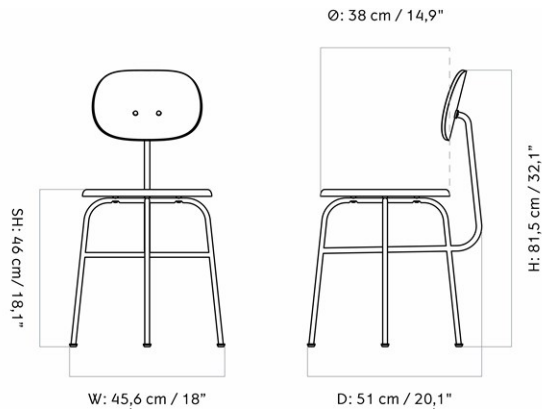

AFTERROOM DINING CHAIR PLUS, BLACK BASE, UPHOLSTERED SEAT, VENEER BACK

Designed by *Afteroom*

MASTER SKU	8482000PIM	
COLLI	1	
DIMENSIONS	H: 81 cm	W: 45 cm
	D: 50 cm	
	SH: 46 cm	SD: 34 cm

CARE INSTRUCTIONS

Discover our product care guide for comprehensive care instructions.

[Download](#)

Find more information in the dedicated product fact sheet for this product.

DESCRIPTION

RECOMMENDED COMBINATIONS

SKU	VARIANT	INCL. VAT USD	EXCL. VAT USD
8482009-020R00ZZ	Sierra - Black, 1001 - Black - NEW	870,00	870,00
8482009-000100ZZ	Sierra - Stone, 1611 - Natural Oak - NEW	870,00	870,00
8482000-000100ZZ	Audo Bouclé - Gold, 06 - Natural Oak - NEW	730,00	730,00

SPEC OPTIONS

MASTER SKU	VARIANT	INCL. VAT USD	EXCL. VAT USD
8482000PIM	Price Category - PCCOM - NEW	850,00	850,00
8482000PIM	Price Category - PC0L - NEW <i>Sierra, Camo</i>	870,00	870,00
8482000PIM	Price Category - PC4L - NEW	1.060,00	1.060,00
8482000PIM	Price Category - PC3L - NEW <i>Sheepskin Curly, Skandilock</i>	1.010,00	1.010,00
8482000PIM	Price Category - PC2L - NEW <i>Dunes, Sørensen / Nuance, Sørensen</i>	940,00	940,00
8482000PIM	Price Category - PC1L - NEW <i>Dakar, Nevotex / Envy, Sørensen / Ultra, Sørensen</i>	905,00	905,00
8482000PIM	Price Category - PC4T - NEW <i>Grand Mohair, Danish Art Weaving</i>	920,00	920,00