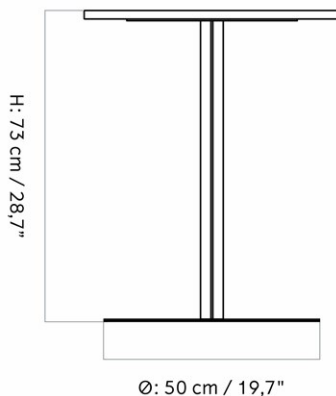

HARBOUR COLUMN DINING TABLE, ROUND BASE, Ø60 CM

Designed by *Norm Architects*

MASTER SKU
COLLI
DIMENSIONS

9320003PIM
1
H: 73 cm   W: 60 cm
D: 60 cm
Ø: 60, cm

CARE INSTRUCTIONS

DESCRIPTION

Discover our product care guide for comprehensive care instructions.

[Download](#)

Find more information in the dedicated product fact sheet for this product.

STOCK OPTION

SKU	VARIANT	INCL. VAT USD	EXCL. VAT USD
9317149	Black Steel Round Base - Charcoal Linoleum Top	810,00	810,00
9317659	Black Steel Round Base - Estremoz Marble Off White Top	1.190,00	1.190,00
9317539	Black Steel Round Base - Black Painted Oak Veneer Top	810,00	810,00

RECOMMENDED COMBINATIONS

SKU	VARIANT	INCL. VAT USD	EXCL. VAT USD
9317139	Black Steel Round Base - Kunis Breccia Stone	1.450,00	1.450,00