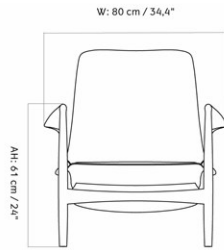

THE SEAL LOUNGE CHAIR, NATURAL OAK BASE, HIGH BACK
Designed by *Ib Kofod-Larsen Design*

MASTER SKU	1223000PIM
COLLI	1
DIMENSIONS	H: 92 cm W: 80 cm D: 82 cm SH: 40 cm SD: 53 cm AH: 61 cm

CARE INSTRUCTIONS

Discover our product care guide for comprehensive care instructions.

[Download](#)

DESCRIPTION

Find more information in the dedicated product fact sheet for this product.

RECOMMENDED COMBINATIONS

SKU	VARIANT	INCL. VAT USD	EXCL. VAT USD
1223001-000000ZZ	Re-wool - Beige, 0218	6.900,00	6.900,00
1223005-000000ZZ	Dakar - Brown, 0329	7.840,00	7.840,00
1223005-000A00ZZ	Dakar - Black, 0842	7.840,00	7.840,00

SPEC OPTIONS

MASTER SKU	VARIANT	INCL. VAT USD	EXCL. VAT USD
1223000PIM	Price Category - PC4L	8.810,00	8.810,00
1223000PIM	Price Category - PC3L <i>Sheepskin Curly, Skandilock</i>	8.430,00	8.430,00
1223000PIM	Price Category - PC4T <i>Grand Mohair, Danish Art Weaving</i>	7.840,00	7.840,00
1223000PIM	Price Category - PC3T <i>Safire, Sahco, Kvadrat / Vidar 4, Kvadrat / Zero, Sahco, Kvadrat</i>	7.455,00	7.455,00
1223000PIM	Price Category - PC0T <i>Audo Bouclé, Audø</i>	6.605,00	6.605,00
1223000PIM	Price Category - PC2L <i>Dunes, Sørensen / Nuance, Sørensen</i>	8.135,00	8.135,00