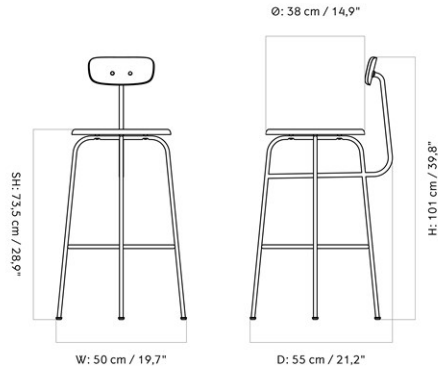

AFTERROOM BAR CHAIR, BLACK BASE, VENEER SEAT AND BACK

Designed by *Afteroom*

MASTER SKU	8485039PIM	
COLLI	1	
DIMENSIONS	H: 101 cm	W: 50 cm
	D: 55 cm	
	SH: 72 cm	SD: 34 cm

CARE INSTRUCTIONS

Discover our product care guide for comprehensive care instructions.

[Download](#)

DESCRIPTION

Find more information in the dedicated product fact sheet for this product.

SPEC OPTIONS

MASTER SKU	VARIANT	INCL. VAT USD	EXCL. VAT USD
8485039PIM	Dark Stained Oak - NEW	645,00	645,00
8485039PIM	Black - NEW	625,00	625,00
8485039PIM	Natural Oak - NEW	625,00	625,00