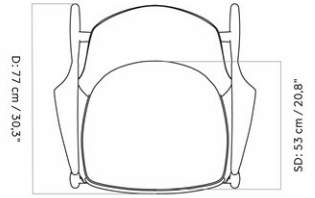

THE SEAL LOUNGE CHAIR, NATURAL OAK BASE, LOW BACK
Designed by *Ib Kofod-Larsen Design*

MASTER SKU	1225000PIM
COLLI	1
DIMENSIONS	H: 73 cm W: 80 cm
	D: 77 cm
	SH: 40 cm SD: 53 cm
	AH: 61 cm

CARE INSTRUCTIONS

Discover our product care guide for comprehensive care instructions.

[Download](#)

DESCRIPTION

Find more information in the dedicated product fact sheet for this product.

STOCK OPTION

SKU	VARIANT	INCL. VAT USD	EXCL. VAT USD
1225005-000000ZZ	Dakar - Brown, 0329	7.665,00	7.665,00

RECOMMENDED COMBINATIONS

SKU	VARIANT	INCL. VAT USD	EXCL. VAT USD
1225001-000000ZZ	Re-wool - Beige, 0218	6.690,00	6.690,00
1225005-000A00ZZ	Dakar - Black, 0842	7.665,00	7.665,00

SPEC OPTIONS

MASTER SKU	VARIANT	INCL. VAT USD	EXCL. VAT USD
1225000PIM	Price Category - PC4L	8.620,00	8.620,00
1225000PIM	Price Category - PC3L <i>Sheepskin Curly, Skandilock</i>	8.220,00	8.220,00
1225000PIM	Price Category - PC4T <i>Grand Mohair, Danish Art Weaving</i>	7.665,00	7.665,00
1225000PIM	Price Category - PC3T <i>Safire, Sahco, Kvadrat / Vidar 4, Kvadrat / Zero, Sahco, Kvadrat</i>	7.280,00	7.280,00
1225000PIM	Price Category - PC0T <i>Audo Bouclé, Audou</i>	6.430,00	6.430,00