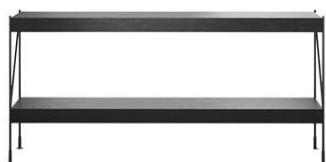

ZET STORAGE SYSTEM, H70 / 27"

Designed by *Kaschkasch*

MASTER SKU
COLLI
DIMENSIONS

730000PIM
1
H: 70 cm   D: 40 cm

CARE INSTRUCTIONS

Discover our product care guide for comprehensive care instructions.

[Download](#)

Find more information in the dedicated product fact sheet for this product.

DESCRIPTION

STOCK OPTION

SKU	VARIANT	INCL. VAT USD	EXCL. VAT USD
7355849	Black Steel Base - Dark Stained Oak Shelf - H70 cm	1.200,00	1.200,00
7355539	Black Steel Base - Black Oak Shelf - H70 cm	1.200,00	1.200,00
7355039	Black Steel Base - Natural Oak Shelf - H70 cm	1.200,00	1.200,00