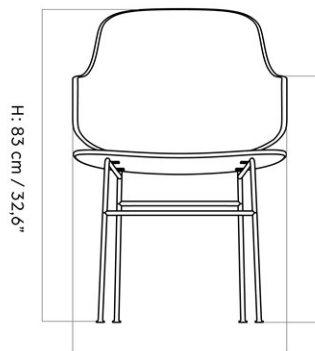

THE PENGUIN, DINING CHAIR, BLACK BASE, WALNUT
 Designed by *Ib Kofod-Larsen Design*

COLLI	1		
DIMENSIONS	H: 82 cm	W: 56 cm	
	D: 57 cm		
	SH: 47 cm	SD: 44.5 cm	
	AH: 64.4 cm		

CARE INSTRUCTIONS

Discover our product care guide for comprehensive care instructions.

COLLI	1		
DIMENSIONS	H: 83 cm	W: 56 cm	
	D: 57 cm		
	SH: 47 cm	SD: 44.5 cm	
	AH: 64.4 cm		

CARE INSTRUCTIONS

Discover our product care guide for comprehensive care instructions.

[Download](#)

DESCRIPTION

Find more information in the dedicated product fact sheet for this product.