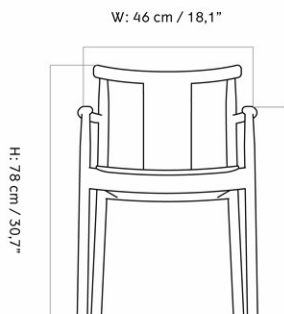

MASTER SKU	8481039PIM
COLLI	1
DIMENSIONS	H: 75 cm W: 45 cm
	D: 50 cm
	SH: 45 cm SD: 34 cm

CARE INSTRUCTIONS

Discover our product care guide for comprehensive care instructions.

[Download](#)

DESCRIPTION

Find more information in the dedicated product fact sheet for this product.

MASTER SKU
COLLI
DIMENSIONS

1300040PIM
1
H: 78 cm W: 46 cm
D: 52 cm
SH: 46 cm SD: 42 cm

CARE INSTRUCTIONS

Discover our product care guide for comprehensive care instructions.

[Download](#)

DESCRIPTION

Find more information in the dedicated product fact sheet for this product.

1300030PIM
1
H: 78 cm
D: 52 cm
SH: 46 cm
AH: 66 cm

W: 46 cm

SD: 42 cm

CARE INSTRUCTIONS

Discover our product care guide for comprehensive care instructions.

[Download](#)

DESCRIPTION

Find more information in the dedicated product fact sheet for this product.

MASTER SKU	1304000PIM
COLLI	1
DIMENSIONS	H: 78 cm W: 46 cm
	D: 52 cm
	SH: 46 cm SD: 42 cm
	AH: 66 cm

CARE INSTRUCTIONS

Discover our product care guide for comprehensive care instructions.

[Download](#)

Find more information in the dedicated product fact sheet for this product.