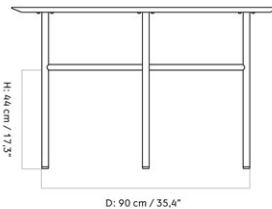

SNAREGADE DINING TABLE, ROUND Ø120 CM / 47"

Designed by *Norm Architects*

MASTER SKU
COLLI
DIMENSIONS

1150003PIM
1
H: 73 cm   W: 120 cm
D: 120 cm
Ø: 120, cm

CARE INSTRUCTIONS

Discover our product care guide for comprehensive care instructions.

[Download](#)

Find more information in the dedicated product fact sheet for this product.

DESCRIPTION

STOCK OPTION

SKU	VARIANT	INCL. VAT USD	EXCL. VAT USD
1153849	Black Steel Base - Dark Stained Oak	2.290,00	2.290,00
1153539	Black Steel Base - Black Painted Oak Veneer Top	1.910,00	1.910,00