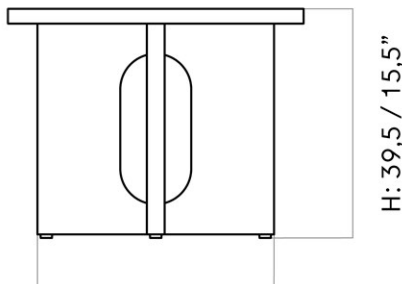

ANDROGYNE SIDE TABLE, Ø50 CM / 19.6"

Designed by *Danielle Siggerud*

W: 35,5 cm / 14"

H: 39,5 / 15,5"