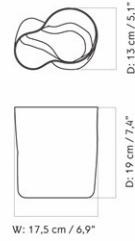

AER VASE, 33