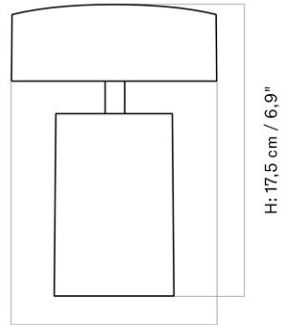

COLUMN TABLE LAMP

Designed by *Norm Architects*

Ø: 12 cm / 4,7"

H: 17,5 cm / 6,9"

MASTER SKU
COLLI

1881000PIM
2

CARE INSTRUCTIONS

Discover our product care guide for comprehensive care instructions.

[Download](#)

DESCRIPTION

Find more information in the dedicated product fact sheet for this product.

STOCK OPTION

SKU	VARIANT	INCL. VAT USD	EXCL. VAT USD
1881869Y	Bronze	260,00	260,00
1881039Y	Aluminum	260,00	260,00