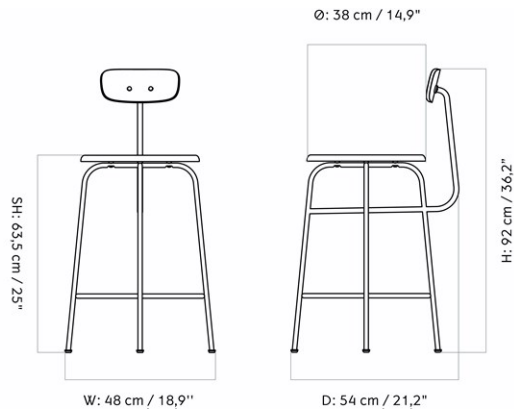

MASTER SKU	8483039PIM	
COLLI	1	
DIMENSIONS	H: 91 cm	W: 48 cm
	D: 45 cm	
	SH: 63 cm	SD: 34 cm

CARE INSTRUCTIONS

Discover our product care guide for comprehensive care instructions.

[Download](#)

DESCRIPTION