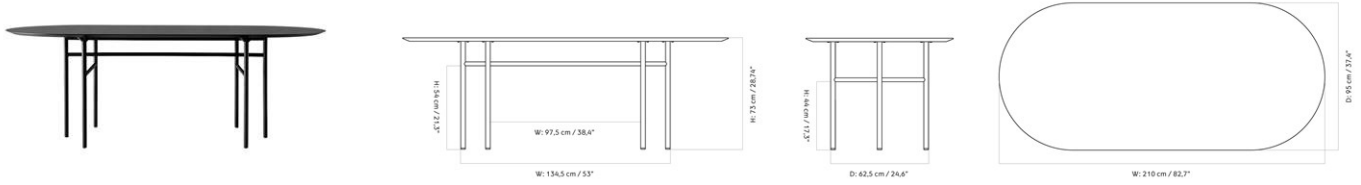

SNAREGADE DINING TABLE, OVAL

Designed by *Norm Architects*

MASTER SKU
COLLI
DIMENSIONS

1150002PIM
1
H: 73 cm   W: 210 cm
D: 95 cm

CARE INSTRUCTIONS

Discover our product care guide for comprehensive care instructions.

[Download](#)

DESCRIPTION

Find more information in the dedicated product fact sheet for this product.

STOCK OPTION

SKU	VARIANT	INCL. VAT USD	EXCL. VAT USD
1151849	Black Steel Base - Dark Stained Oak	2.480,00	2.480,00
1151539	Black Steel Base - Black Painted Oak Veneer Top	2.295,00	2.295,00