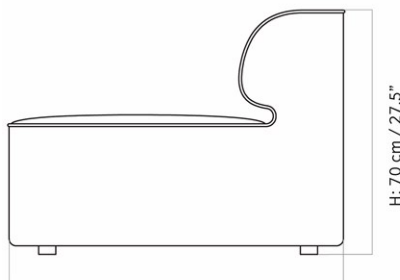

EAVE MODULAR SOFA 96, OPEN SECTION

Designed by *Norm Architects*

D: 96 cm / 37,7"