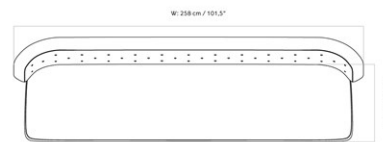

RADIOHUS SOFA, 3 SEATER, NATURAL OAK BASE, W/DAKAR 0250 BUTTONS
Designed by *Vilhelm Lauritzen*

MASTER SKU	1222300PIM	CARE INSTRUCTIONS	Discover our product care guide for comprehensive care instructions.
COLLI	1		Download
DIMENSIONS	H: 86 cm W: 258 cm D: 77 cm SH: 45 cm SD: 58 cm	DESCRIPTION	Find more information in the dedicated product fact sheet for this product.

RECOMMENDED COMBINATIONS

SKU	VARIANT	INCL. VAT USD	EXCL. VAT USD
1222302-000000ZZ	Hallingdal - Grey, 0110	9.770,00	9.770,00
1222302-000100ZZ	Hallingdal - Beige, 0200	9.770,00	9.770,00
1222301-000000ZZ	Re-wool - Beige, 0218	9.385,00	9.385,00

SPEC OPTIONS

MASTER SKU	VARIANT	INCL. VAT USD	EXCL. VAT USD
1222300PIM	Price Category - PC4T <i>Grand Mohair, Danish Art Weaving</i>	10.535,00	10.535,00
1222300PIM	Price Category - PC3T <i>Safire, Sahco, Kvadrat / Vidar 4, Kvadrat / Zero, Sahco, Kvadrat</i>	10.150,00	10.150,00
1222300PIM	Price Category - PC0T <i>Audo Bouclé, Audø</i>	9.005,00	9.005,00
1222300PIM	Price Category - PC2T <i>Canvas 2, Kvadrat / Fiord, Kvadrat / Hallingdal 65, Kvadrat / Reflect, Kvadrat / Savanna, Kvadrat / Steelcut Trio 3, Kvadrat</i>	9.770,00	9.770,00
1222300PIM	Price Category - PC1T <i>Barnum Bouclé, Audø / Champion, JAB / Illusion, Nevotex / Remix, Kvadrat / Re-wool, Kvadrat</i>	9.385,00	9.385,00