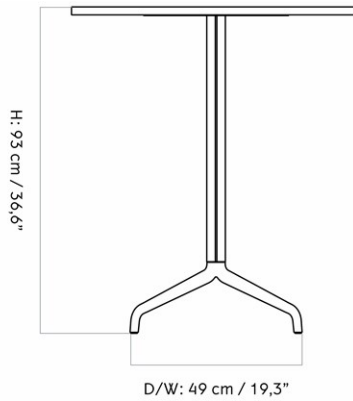

HARBOUR COLUMN COUNTER TABLE, STAR BASE, Ø80 CM / 31.4"

Designed by *Norm Architects*

MASTER SKU	9300003PIM	
COLLI	1	
DIMENSIONS	H: 93 cm	W: 80 cm
	D: 80 cm	
	Ø: 80, cm	

CARE INSTRUCTIONS

Discover our product care guide for comprehensive care instructions.

[Download](#)

Find more information in the dedicated product fact sheet for this product.

DESCRIPTION

RECOMMENDED COMBINATIONS

SKU	VARIANT	INCL. VAT USD	EXCL. VAT USD
9332659	Estremoz Marble Off White Top	1.700,00	1.700,00
9332539	Black Painted Oak Top	1.315,00	1.315,00
9332149	Charcoal Linoleum Top	1.315,00	1.315,00
9332139	Kunis Breccia Stone Top	1.960,00	1.960,00