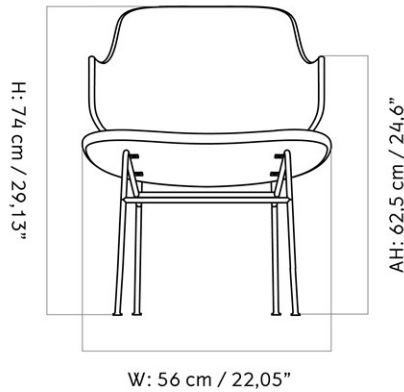

THE PENGUIN, LOUNGE CHAIR, UPHOLSTERED SEAT, WALNUT BACK
Designed by *Ib Kofod-Larsen Design*

MASTER SKU	1203000PIM		
COLLI	1		
DIMENSIONS	H: 74 cm	W: 56 cm	
	D: 64 cm		
	SH: 42 cm	SD: 44.5 cm	
	AH: 62.5 cm		

CARE INSTRUCTIONS

Discover our product care guide for comprehensive care instructions.

[Download](#)

Find more information in the dedicated product fact sheet for this product.

DESCRIPTION

STOCK OPTION

SKU	VARIANT	INCL. VAT USD	EXCL. VAT USD
1203005-010200ZZ	Dakar - Black, 0842	1.820,00	1.820,00
1203005-010000ZZ	Dakar - Cognac, 0250	1.820,00	1.820,00

RECOMMENDED COMBINATIONS

SKU	VARIANT	INCL. VAT USD	EXCL. VAT USD
1203005-010100ZZ	Dakar - Brown, 0329	1.820,00	1.820,00
1203002-000100ZZ	Hallingdal - Red, 0600	1.575,00	1.575,00
1203002-000000ZZ	Hallingdal - Grey, 0110	1.575,00	1.575,00
1203001-010100ZZ	Re-wool - Yellow/Ochre, 0448	1.495,00	1.495,00
1203001-010000ZZ	Re-wool - Beige, 0218	1.495,00	1.495,00

SPEC OPTIONS

MASTER SKU	VARIANT	INCL. VAT USD	EXCL. VAT USD
1203000PIM	Price Category - PC4L	2.605,00	2.605,00
1203000PIM	Price Category - PC3L <i>Sheepskin Curly, Skandilock</i>	2.325,00	2.325,00