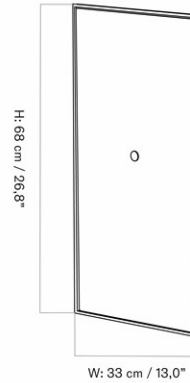

DOOR FOR FRAME 70

Designed by *Mogens Lassen*

MASTER SKU
COLLI
DIMENSIONS

BL39026PIM
1
H: 68 cm   W: 33 cm
D: 1 cm

CARE INSTRUCTIONS

Discover our product care guide for comprehensive care instructions.

[Download](#)

DESCRIPTION

Find more information in the dedicated product fact sheet for this product.

STOCK OPTION

SKU	VARIANT	INCL. VAT USD	EXCL. VAT USD
BL40793	Black Stained Ash	155,00	155,00
BL40790	Oak	155,00	155,00