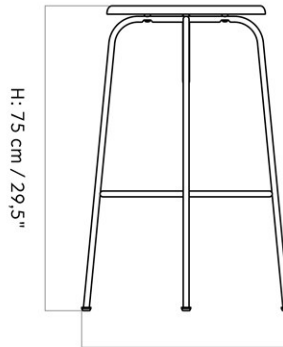

AFTERROOM BAR STOOL, BLACK STEEL BASE, OAK

Designed by *Afteroom*

W: 50 cm / 19,7"