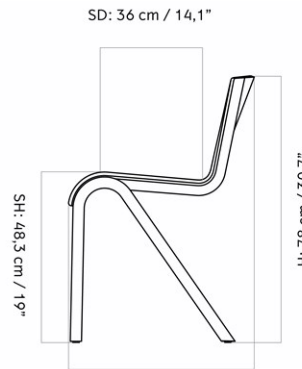

SH: 48,3 cm / 19"

SD: 36 cm / 14,1"

D: 50 cm / 19,7"

H: 78 cm / 30,7"

SW: 41,5 cm / 16,4"

MASTER SKU	8201000PIM		
COLLI	1		
DIMENSIONS	H: 78 cm	W: 47.5 cm	
	D: 50 cm		
	SH: 47.3 cm	SD: 36 cm	

CARE INSTRUCTIONS

Discover our product care guide for comprehensive care instructions.

[Download](#)

Find more information in the dedicated product fact sheet for this product.

DESCRIPTION

RECOMMENDED COMBINATIONS

SKU	VARIANT	INCL. VAT USD	EXCL. VAT USD
8201101-020U00ZZ	Red stained oak - Dakar - Black, 0842	815,00	815,00
8201101-040U00ZZ	Black painted oak - Dakar - Black, 0842	815,00	815,00
8201002-044B00ZZ	Black painted oak - Hallingdal - Green, 0370	765,00	765,00
8201000-050100ZZ	Black painted oak - Audo Bouclé - Gold, 06	590,00	590,00
8201101-000000ZZ	Natural Oak - Dakar - Cognac, 0250	815,00	815,00
8201002-000000ZZ	Natural Oak - Hallingdal - Beige, 0200	765,00	765,00
8201000-030000ZZ	Red stained oak - Audo Bouclé - Beige, 02	590,00	590,00
8201000-020000ZZ	Natural Oak - Audo Bouclé - Beige, 02	590,00	590,00

SPEC OPTIONS

MASTER SKU	VARIANT	INCL. VAT USD	EXCL. VAT USD
8201000PIM	Price Category - PC0L - NEW	990,00	990,00
8201000PIM	Price Category - PC4L	1.270,00	1.270,00
8201000PIM	Price Category - PC3L <i>Sheepskin Curly, Skandilock</i>	1.045,00	1.045,00