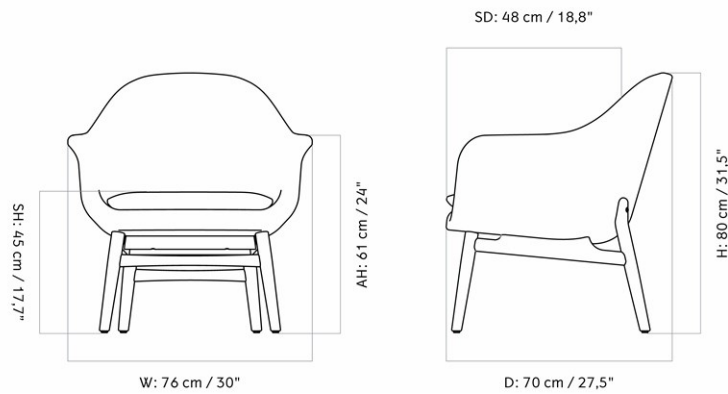

HARBOUR LOUNGE CHAIR, OAK BASE

Designed by *Norm Architects*

MASTER SKU	9255100PIM
COLLI	1
DIMENSIONS	H: 80 cm W: 76 cm
	D: 70 cm
	SH: 45 cm SD: 48 cm
	AH: 61 cm

CARE INSTRUCTIONS

Discover our product care guide for comprehensive care instructions.

[Download](#)

Find more information in the dedicated product fact sheet for this product.

DESCRIPTION

RECOMMENDED COMBINATIONS

SKU	VARIANT	INCL. VAT USD	EXCL. VAT USD
9255102-026503ZZ	Natural Oak - Fiord - Green, 0951	3.440,00	3.440,00
9255102-016J03ZZ	Dark Stained Oak - Fiord - Black, 0981	3.440,00	3.440,00
9255102-006A03ZZ	Black Oak - Fiord - Green, 0961	3.440,00	3.440,00

SPEC OPTIONS

MASTER SKU	VARIANT	INCL. VAT USD	EXCL. VAT USD
9255100PIM	Price Category - PC0L - NEW <i>Sierra, Camo</i>	4.115,00	4.115,00
9255100PIM	Price Category - PC0T <i>Audo Bouclé, Audo</i>	2.340,00	2.340,00
9255100PIM	Price Category - PC4T <i>Grand Mohair, Danish Art Weaving</i>	4.515,00	4.515,00
9255100PIM	Price Category - PC4L	5.750,00	5.750,00
9255100PIM	Price Category - PC3L <i>Sheepskin Curly, Skandilock</i>	5.470,00	5.470,00
9255100PIM	Price Category - PC2L <i>Dunes, Sørensen / Nuance, Sørensen</i>	4.795,00	4.795,00