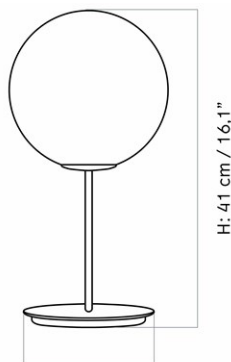

TR BULB TABLE

Designed by *Tim Rundle*

H: 41 cm / 16,1"

Ø: 18 cm / 7,1"

Ø: 20 cm / 7,9"

MASTER SKU
COLLI

1460000PIM
1

CARE INSTRUCTIONS

Discover our product care guide for comprehensive care instructions.

[Download](#)

DESCRIPTION

Find more information in the dedicated product fact sheet for this product.

STOCK OPTION

SKU	VARIANT	INCL. VAT USD	EXCL. VAT USD
1491639U	Matt Bulb - Grey Marble	575,00	575,00
1491629U	Shiny Bulb - Grey Marble	590,00	590,00
1461639U	Matt Bulb - Brushed Brass	505,00	505,00