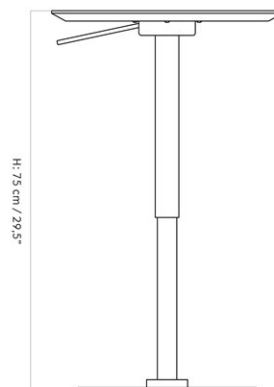

BRANCH SIDE TABLE

Designed by *Norm Architects*

MASTER SKU
COLLI
DIMENSIONS

1105800PIM
1
H: 75 cm   W: 45 cm
D: 45 cm
Ø: 45, cm

CARE INSTRUCTIONS

Discover our product care guide for comprehensive care instructions.

[Download](#)

DESCRIPTION

Find more information in the dedicated product fact sheet for this product.

STOCK OPTION

SKU	VARIANT	INCL. VAT USD	EXCL. VAT USD
1105849	Dark Stained Oak - NEW	695,00	695,00
1105539	Linoleum Charcoal - NEW	780,00	780,00