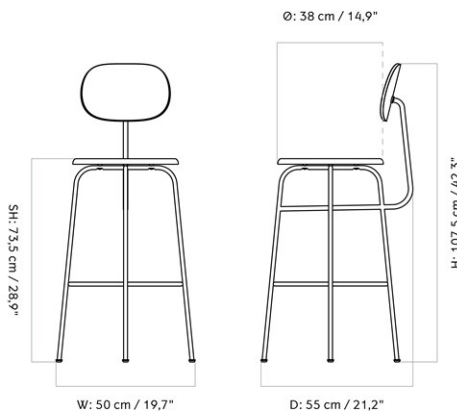

AFTERROOM BAR CHAIR PLUS, BLACK BASE, UPHOLSTERED SEAT AND BACK

Designed by *Afteroom*

MASTER SKU	9450000PIM	
COLLI	1	
DIMENSIONS	H: 107.5 cm	W: 50 cm
	D: 55 cm	
	SH: 75 cm	SD: 34 cm

CARE INSTRUCTIONS

Discover our product care guide for comprehensive care instructions.

[Download](#)

DESCRIPTION

Find more information in the dedicated product fact sheet for this product.

RECOMMENDED COMBINATIONS

SKU	VARIANT	INCL. VAT USD	EXCL. VAT USD
9450009-000R00ZZ	Sierra - Black, 1001 - NEW	975,00	975,00
9450009-000100ZZ	Sierra - Stone, 1611 - NEW	975,00	975,00
9450020-000300ZZ	Audo Bouclé - Beige, 02 - NEW	695,00	695,00
9450020-000000ZZ	Audo Bouclé - Gold, 06 - NEW	695,00	695,00

SPEC OPTIONS

MASTER SKU	VARIANT	INCL. VAT USD	EXCL. VAT USD
9450000PIM	Price Category - PC0L - NEW <i>Sierra, Camo</i>	975,00	975,00
9450000PIM	Price Category - PC0T <i>Audo Bouclé, Audø</i>	695,00	695,00
9450000PIM	Price Category - PC4T <i>Grand Mohair, Danish Art Weaving</i>	1.200,00	1.200,00
9450000PIM	Price Category - PC4L	1.560,00	1.560,00
9450000PIM	Price Category - PC3L <i>Sheepskin Curly, Skandilock</i>	1.285,00	1.285,00
9450000PIM	Price Category - PC2L <i>Dunes, Sørensen / Nuance, Sørensen</i>	1.130,00	1.130,00