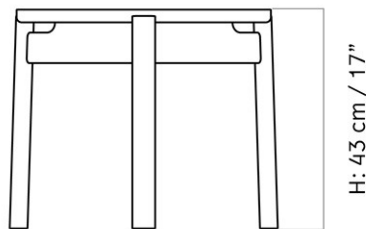

PASSAGE LOUNGE TABLE, Ø50 CM / 20"

Designed by *Kroeyer-Saetter-Lassen*

H: 43 cm / 17"