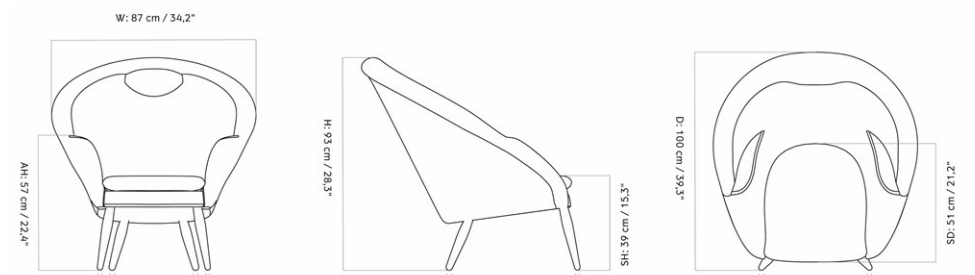

ODA LOUNGE CHAIR, WALNUT BASE
Designed by *Arnold Madsen*

MASTER SKU	1213000PIM		
COLLI	1		
DIMENSIONS	H: 93 cm	W: 87 cm	
	D: 100 cm		
	SH: 39 cm	SD: 54 cm	
	AH: 57 cm		

CARE INSTRUCTIONS

Discover our product care guide for comprehensive care instructions.

[Download](#)

DESCRIPTION

Find more information in the dedicated product fact sheet for this product.

STOCK OPTION

SKU	VARIANT	INCL. VAT USD	EXCL. VAT USD
1213002-000100ZZ	Hallingdal - Beige, 0200	6.290,00	6.290,00

RECOMMENDED COMBINATIONS

SKU	VARIANT	INCL. VAT USD	EXCL. VAT USD
1213002-000000ZZ	Hallingdal - Red, 0600	6.290,00	6.290,00
1213002-000200ZZ	Hallingdal - Grey, 0110	6.290,00	6.290,00

SPEC OPTIONS

MASTER SKU	VARIANT	INCL. VAT USD	EXCL. VAT USD
1213000PIM	Price Category - PC4T <i>Grand Mohair, Danish Art Weaving</i>	6.935,00	6.935,00
1213000PIM	Price Category - PC3T <i>Safire, Sahco, Kvadrat / Vidar 4, Kvadrat</i>	6.570,00	6.570,00
1213000PIM	Price Category - PC1T	6.010,00	6.010,00
1213000PIM	Price Category - PC0T	5.750,00	5.750,00
1213000PIM	Price Category - PC2T <i>Reflect, Kvadrat / Savanna, Kvadrat</i>	6.290,00	6.290,00