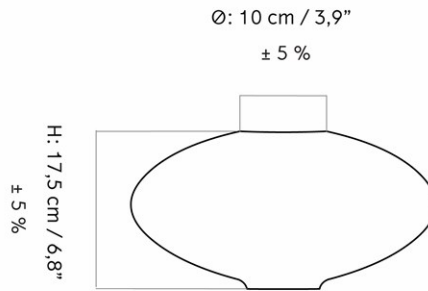

SURROUND VASE
Designed by *Colin King Studio LLC*

MASTER SKU 4428939PIM
COLLI 2

CARE INSTRUCTIONS

Discover our product care guide for comprehensive care instructions.

[Download](#)

DESCRIPTION

Find more information in the dedicated product fact sheet for this product.

STOCK OPTION

SKU	VARIANT	INCL. VAT USD	EXCL. VAT USD
4428939	Wood	240,00	240,00