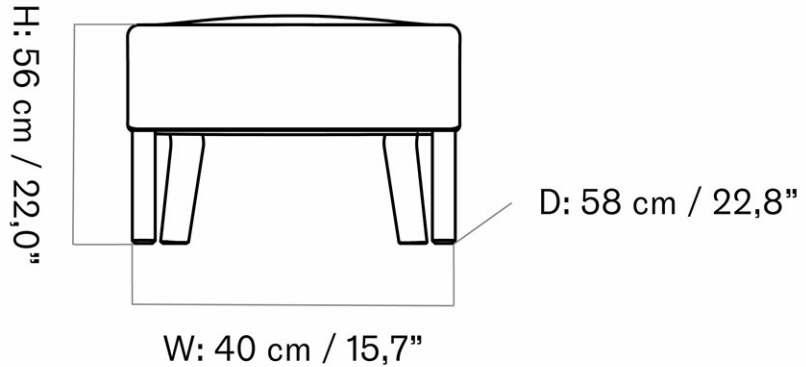

MY OWN CHAIR OTTOMAN, WALNUT BASE
Designed by *Flemming Lassen*

MASTER SKU	1501200PIM
COLLI	1
DIMENSIONS	H: 40 cm W: 56 cm D: 58 cm

CARE INSTRUCTIONS

Discover our product care guide for comprehensive care instructions.

[Download](#)

DESCRIPTION

Find more information in the dedicated product fact sheet for this product.

STOCK OPTION

SKU	VARIANT	INCL. VAT USD	EXCL. VAT USD
1501207-000E02ZZ	Sheepskin - Moonlight	2.915,00	2.915,00

SPEC OPTIONS

MASTER SKU	VARIANT	INCL. VAT USD	EXCL. VAT USD
1501200PIM	Price Category - PC3T <i>Safire, Sahco, Kvadrat / Vidar 4, Kvadrat / Zero, Sahco, Kvadrat</i>	2.360,00	2.360,00
1501200PIM	Price Category - PC4L	3.195,00	3.195,00
1501200PIM	Price Category - PC3L <i>Sheepskin Curly, Skandilock / Sheepskin Curly, Nevotex</i>	2.915,00	2.915,00
1501200PIM	Price Category - PC2L <i>Dunes, Sørensen / Nuance, Sørensen</i>	2.705,00	2.705,00
1501200PIM	Price Category - PC1L <i>Dakar, Nevotex / Envy, Sørensen / Ultra, Sørensen</i>	2.445,00	2.445,00
1501200PIM	Price Category - PC4T <i>Grand Mohair, Danish Art Weaving</i>	2.620,00	2.620,00
1501200PIM	Price Category - PC2T <i>Canvas 2, Kvadrat / Fiord, Kvadrat / Hallingdal 65, Kvadrat / Reflect, Kvadrat / Savanna, Kvadrat / Steelcut Trio 3, Kvadrat</i>	2.255,00	2.255,00