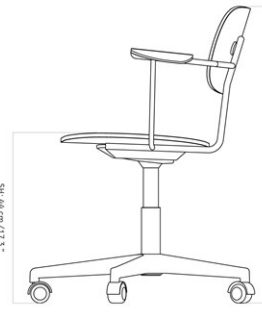

MASTER SKU
 COLLI
 DIMENSIONS

1502019PIM
 1
 H: 78.5 cm W: 65.5 cm
 D: 65.5 cm
 SH: 44 cm SD: 39.5 cm
 AH: 67 cm

CARE INSTRUCTIONS

Discover our product care guide for comprehensive care instructions.

DESCRIPTION