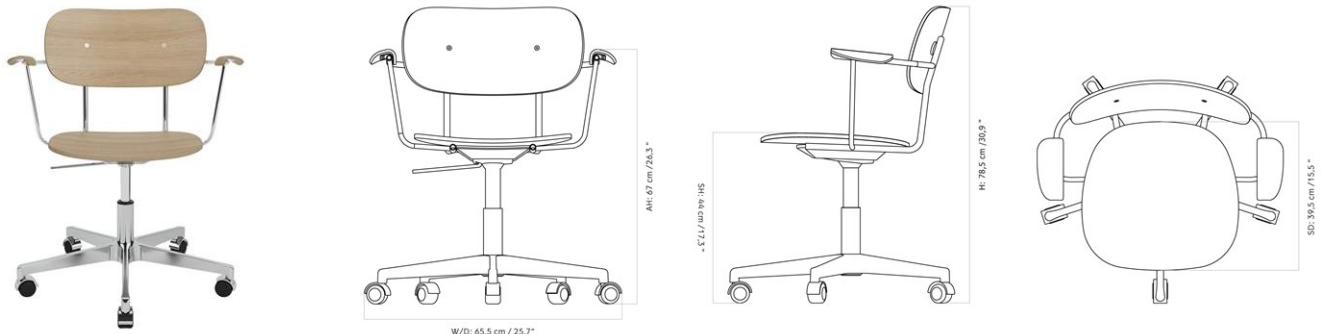

CO TASK CHAIR W/ARMREST, STAR BASE W/CASTERS, POLISHED ALUMINIUM, OAK SEAT AND BACK
Designed by *Norm Architects*

MASTER SKU
COLLI
DIMENSIONS

1503019PIM
1
H: 78.5 cm   W: 65.5 cm
D: 65.5 cm
SH: 44 cm   SD: 39.5 cm
AH: 67 cm

CARE INSTRUCTIONS

Discover our product care guide for comprehensive care instructions.

[Download](#)

DESCRIPTION

The chair comes equipped with hard floor casters and safety brakes as standard. Find more information in the dedicated product fact sheet for this product.

QUICK SHIP

SKU	VARIANT	INCL. VAT USD	EXCL. VAT USD
1503849	Dark Stained Oak - NEW	1.045,00	1.045,00
1503539	Black Oak - NEW	1.045,00	1.045,00
1503019	Natural Oak - NEW	1.045,00	1.045,00