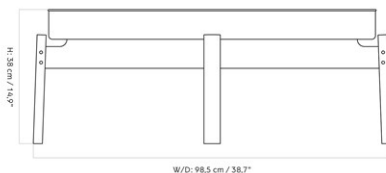

PASSAGE POUF, WALNUT BASE

Designed by *Kroeyer-Saetter-Lassen*

MASTER SKU	1514000PIM	CARE INSTRUCTIONS	Discover our product care guide for comprehensive care instructions. Download Find more information in the dedicated product fact sheet for this product.
COLLI	1	DESCRIPTION	
DIMENSIONS	H: 38 cm W: 98.5 cm D: 98.5 cm SH: 38 cm SD: 90 cm		

STOCK OPTION

SKU	VARIANT	INCL. VAT USD	EXCL. VAT USD
1514000-020100ZZ	Audo Bouclé - Gold, 06 - NEW	2.705,00	2.705,00

RECOMMENDED COMBINATIONS

SKU	VARIANT	INCL. VAT USD	EXCL. VAT USD
1514003-020G00ZZ	Vidar - Pink, 0526 - NEW	3.160,00	3.160,00

SPEC OPTIONS

MASTER SKU	VARIANT	INCL. VAT USD	EXCL. VAT USD
1514000PIM	Price Category - PCCOM - NEW	2.990,00	2.990,00
1514000PIM	Price Category - PC0L - NEW <i>Sierra, Camo</i>	2.705,00	2.705,00
1514000PIM	Price Category - PC4L - NEW	3.680,00	3.680,00
1514000PIM	Price Category - PC3L - NEW <i>Sheepskin Curly, Skandilock</i>	3.265,00	3.265,00
1514000PIM	Price Category - PC2L - NEW <i>Dunes, Sørensen / Nuance, Sørensen</i>	3.125,00	3.125,00
1514000PIM	Price Category - PC1L - NEW <i>Dakar, Nevotex / Envy, Sørensen / Ultra, Sørensen</i>	2.915,00	2.915,00