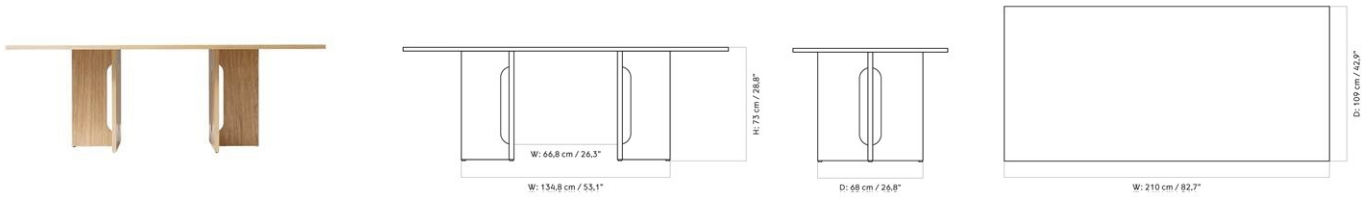

ANDROGYNE DINING TABLE RECTANGULAR, L210 CM

Designed by *Danielle Siggerud*

MASTER SKU
COLLI
DIMENSIONS

1185000PIM
1
H: 73.5 cm   W: 210 cm
D: 109 cm

CARE INSTRUCTIONS

Discover our product care guide for comprehensive care instructions.

[Download](#)

DESCRIPTION

Find more information in the dedicated product fact sheet for this product.

STOCK OPTION

SKU	VARIANT	INCL. VAT USD	EXCL. VAT USD
1185849	Dark Stained Oak	4.995,00	4.995,00
1185019	Natural Oak	5.015,00	5.015,00