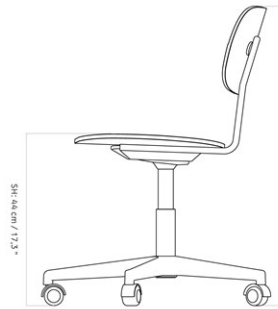

SH: 44 cm / 17.3"

H: 78.5 cm / 30.9"