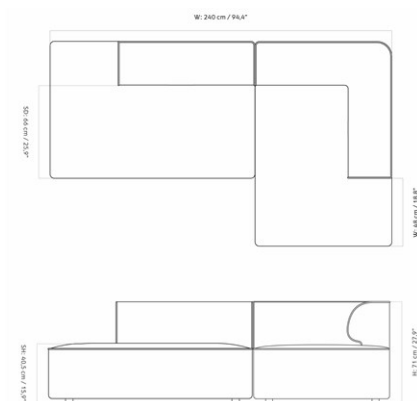

EAVE MODULAR SOFA 96, 2 SEATER, CONFIGURATION 8

Designed by *Norm Architects*

MASTER SKU	9987720PIM
COLLI	1
DIMENSIONS	H: 71 cm W: 240 cm
	D: 144 cm
	SH: 40.5 cm SD: 66 cm
	AH: 70 cm

CARE INSTRUCTIONS

Discover our product care guide for comprehensive care instructions.

[Download](#)

DESCRIPTION

Find more information in the dedicated product fact sheet for this product.

RECOMMENDED COMBINATIONS

SKU	VARIANT	INCL. VAT USD	EXCL. VAT USD
9987703-020B00ZZ	Safire - Blue, 0012	7.545,00	7.545,00
9987703-020000ZZ	Safire - Black, 0001	7.545,00	7.545,00
9987702-020P01ZZ	Savanna - White, 0202	6.815,00	6.815,00
9987701-020B00ZZ	Champion - Green, 1-3114-035	6.085,00	6.085,00
9987700-020500ZZ	Audo Bouclé - Dark grey, 16	5.460,00	5.460,00
9987700-020300ZZ	Audo Bouclé - Bordeaux, 08	5.460,00	5.460,00
9987700-020100ZZ	Audo Bouclé - Gold, 06	5.460,00	5.460,00
9987700-020000ZZ	Audo Bouclé - Beige, 02	5.460,00	5.460,00

SPEC OPTIONS

MASTER SKU	VARIANT	INCL. VAT USD	EXCL. VAT USD
9987720PIM	Price Category - PC4T <i>Grand Mohair, Danish Art Weaving</i>	8.275,00	8.275,00
9987720PIM	Price Category - PC3T <i>Safire, Sahco, Kvadrat / Vidar 4, Kvadrat</i>	7.545,00	7.545,00