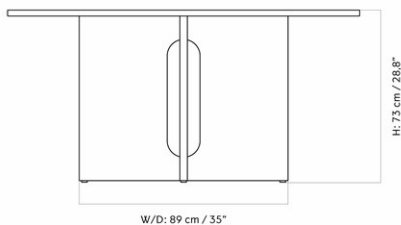

ANDROGYNE DINING TABLE ROUND, Ø150 CM / 59"

Designed by *Danielle Siggerud*

MASTER SKU
COLLI
DIMENSIONS

1183001PIM
1
H: 73 cm   W: 150 cm
D: 150 cm
Ø: 150, cm

CARE INSTRUCTIONS

Discover our product care guide for comprehensive care instructions.

[Download](#)

Find more information in the dedicated product fact sheet for this product.

DESCRIPTION

STOCK OPTION

SKU	VARIANT	INCL. VAT USD	EXCL. VAT USD
1182849	Dark Stained Oak	5.745,00	5.745,00
1182039	Natural Oak	5.745,00	5.745,00