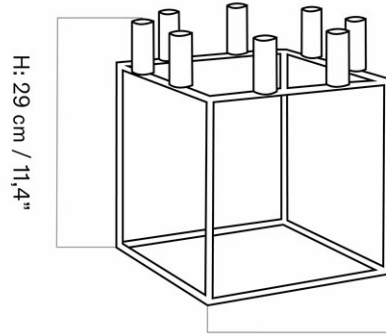

KUBUS 8

Designed by *Mogens Lassen*

W+D: 23 cm / 9,0"

MASTER SKU
COLLI

BL15000PIM
2

CARE INSTRUCTIONS

Discover our product care guide for comprehensive care instructions.

[Download](#)

DESCRIPTION

Find more information in the dedicated product fact sheet for this product.

STOCK OPTION

SKU	VARIANT	INCL. VAT USD	EXCL. VAT USD
BL10008	Black	415,00	415,00