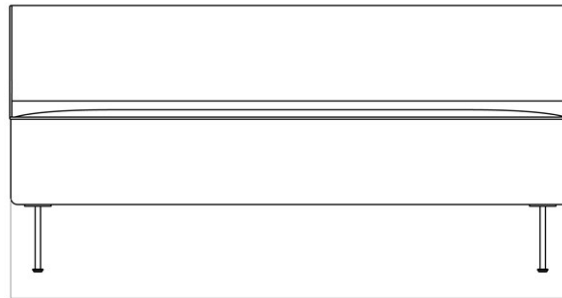

EAVE DINING SOFA 165

Designed by *Norm Architects*

W: 165 cm / 65"