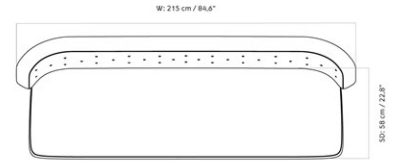

RADIOHUS SOFA, 2 SEATER, WALNUT BASE
Designed by *Vilhelm Lauritzen*

MASTER SKU	1219000PIM		
COLLI	1		
DIMENSIONS	H: 86 cm	W: 215 cm	
	D: 77 cm		
	SH: 45 cm	SD: 58 cm	

CARE INSTRUCTIONS

Discover our product care guide for comprehensive care instructions.

[Download](#)

DESCRIPTION

Find more information in the dedicated product fact sheet for this product.

RECOMMENDED COMBINATIONS

SKU	VARIANT	INCL. VAT USD	EXCL. VAT USD
1219001-000000ZZ	Re-wool - Beige, 0218	8.620,00	8.620,00
1219002-000100ZZ	Hallingdal - Beige, 0200	9.005,00	9.005,00
1219002-000000ZZ	Hallingdal - Grey, 0110	9.005,00	9.005,00

SPEC OPTIONS

MASTER SKU	VARIANT	INCL. VAT USD	EXCL. VAT USD
1219000PIM	Price Category - PC4T <i>Grand Mohair, Danish Art Weaving</i>	9.770,00	9.770,00
1219000PIM	Price Category - PC3T <i>Safire, Sahco, Kvadrat / Vidar 4, Kvadrat / Zero, Sahco, Kvadrat</i>	9.385,00	9.385,00
1219000PIM	Price Category - PC0T <i>Audo Bouclé, Audø</i>	8.220,00	8.220,00
1219000PIM	Price Category - PC2T <i>Canvas 2, Kvadrat / Fiord, Kvadrat / Hallingdal 65, Kvadrat / Reflect, Kvadrat / Savanna, Kvadrat / Steelcut Trio 3, Kvadrat</i>	9.005,00	9.005,00
1219000PIM	Price Category - PC1T <i>Barnum Bouclé, Audø / Champion, JAB / Illusion, Nevotex / Remix, Kvadrat / Re-wool, Kvadrat</i>	8.620,00	8.620,00