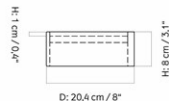

EPOCH SHELF, 79

Designed by *Nina Bruun*

MASTER SKU
COLLI
DIMENSIONS

6200001PIM
2
H: 8 cm   W: 79 cm
D: 20.4 cm

CARE INSTRUCTIONS

Discover our product care guide for comprehensive care instructions.

[Download](#)

DESCRIPTION

Find more information in the dedicated product fact sheet for this product.

STOCK OPTION

SKU	VARIANT	INCL. VAT USD	EXCL. VAT USD
6207849	Dark Stained Oak	310,00	310,00
6207039	Natural Oak	310,00	310,00