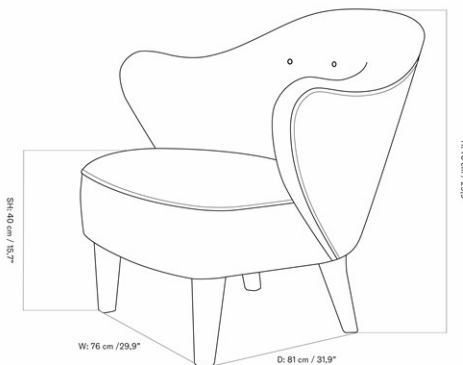

INGEBORG LOUNGE CHAIR W/VEGETAL BUTTONS

Designed by *Flemming Lassen*

MASTER SKU	1500300PIM
COLLI	1
DIMENSIONS	H: 76 cm W: 76 cm
	D: 81 cm
	SH: 40 cm SD: 49 cm
	AH: 62 cm

CARE INSTRUCTIONS

Discover our product care guide for comprehensive care instructions.