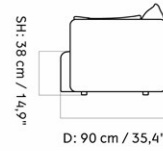

OFFSET SOFA, 3 SEATER W/LOOSE COVER

Designed by *Norm Architects*

MASTER SKU
COLLI
DIMENSIONS

9854000PIM
1
H: 75 cm   W: 228 cm
D: 90 cm
SH: 37 cm   SD: 62 cm
AH: 58.5 cm

CARE INSTRUCTIONS

Discover our product care guide for comprehensive care instructions.

[Download](#)

DESCRIPTION

Find more information in the dedicated product fact sheet for this product.

SPEC OPTIONS

MASTER SKU	VARIANT	INCL. VAT USD	EXCL. VAT USD
9854000PIM	Audo Linen, Poppy Seed	4.340,00	4.340,00
9854000PIM	Audo Linen, Wheat	4.340,00	4.340,00
9854000PIM	Audo Linen, Oat	4.340,00	4.340,00