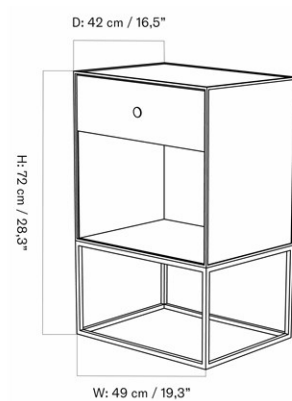

FRAME 49 SIDEBORD W/ONE DRAWER

Designed by *Mogens Lassen*

MASTER SKU BL39014PIM
COLLI 1
DIMENSIONS H: 49 cm W: 49 cm
D: 42 cm

CARE INSTRUCTIONS

Discover our product care guide for comprehensive care instructions.

DESCRIPTION

[Download](#)
Find more information in the dedicated product fact sheet for this product.

STOCK OPTION

SKU	VARIANT	INCL. VAT USD	EXCL. VAT USD
BL39615	White	835,00	835,00

RECOMMENDED COMBINATIONS

SKU	VARIANT	INCL. VAT USD	EXCL. VAT USD
BL39614	Sand	835,00	835,00