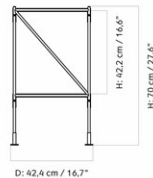

ZET STORAGE SYSTEM, H70 / 27"

Designed by *Kaschkasch*

MASTER SKU
COLLI
DIMENSIONS

730000PIM
1
H: 70 cm   D: 40 cm

CARE INSTRUCTIONS

Discover our product care guide for comprehensive care instructions.

[Download](#)

Find more information in the dedicated product fact sheet for this product.

DESCRIPTION

STOCK OPTION

SKU	VARIANT	INCL. VAT USD	EXCL. VAT USD
7355849	Black Steel Base - Dark Stained Oak Shelf - H70 cm	1.200,00	1.200,00
7355539	Black Steel Base - Black Oak Shelf - H70 cm	1.200,00	1.200,00
7355039	Black Steel Base - Natural Oak Shelf - H70 cm	1.200,00	1.200,00