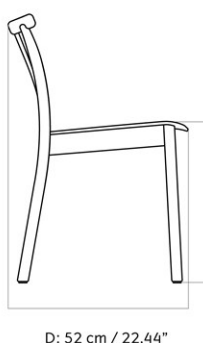

MERKUR DINING CHAIR, NATURAL OAK BASE AND BACK, UPHOLSTERED SEAT

Designed by *Skogstad & Wærnes*

MASTER SKU	1301000PIM
COLLI	1
DIMENSIONS	H: 78 cm W: 46 cm
	D: 52 cm
	SH: 46 cm SD: 42 cm

CARE INSTRUCTIONS

Discover our product care guide for comprehensive care instructions.

[Download](#)

DESCRIPTION

Find more information in the dedicated product fact sheet for this product.

RECOMMENDED COMBINATIONS

SKU	VARIANT	INCL. VAT USD	EXCL. VAT USD
1301005-000300ZZ	Dakar - Cognac, 0250	1.215,00	1.215,00
1301002-003G04ZZ	Hallingdal - Beige, 0200	1.130,00	1.130,00
1301000-000000ZZ	Audo Bouclé - Gold, 06	955,00	955,00

SPEC OPTIONS

MASTER SKU	VARIANT	INCL. VAT USD	EXCL. VAT USD
1301000PIM	Price Category - PC0L - NEW <i>Sierra, Camo</i>	1.145,00	1.145,00
1301000PIM	Price Category - PCCOM	1.130,00	1.130,00
1301000PIM	Price Category - PC4L	1.560,00	1.560,00
1301000PIM	Price Category - PC3L <i>Sheepskin Curly, Skandilock</i>	1.375,00	1.375,00
1301000PIM	Price Category - PC2L <i>Dunes, Sørensen / Nuance, Sørensen</i>	1.250,00	1.250,00
1301000PIM	Price Category - PC1L <i>Dakar, Nevotex / Envy, Sørensen / Ultra, Sørensen</i>	1.215,00	1.215,00
1301000PIM	Price Category - PC4T <i>Grand Mohair, Danish Art Weaving</i>	1.340,00	1.340,00