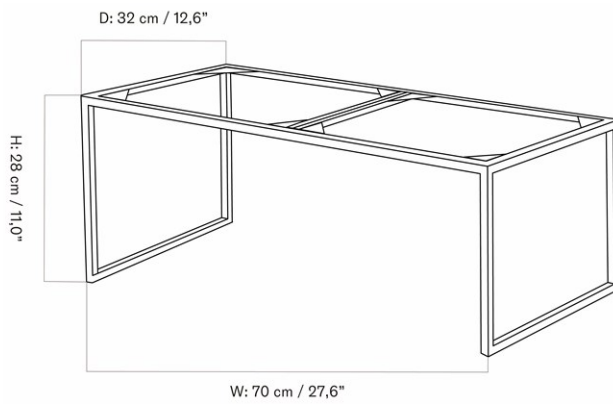

BASE FOR FRAME 35

Designed by *Mogens Lassen*

MASTER SKU	BL40700PIM	
COLLI	1	
DIMENSIONS	H: 28 cm	W: 35 cm
	D: 35 cm	

CARE INSTRUCTIONS

Discover our product care guide for comprehensive care instructions.

[Download](#)

DESCRIPTION

Find more information in the dedicated product fact sheet for this product.

RECOMMENDED COMBINATIONS

SKU	VARIANT	INCL. VAT USD	EXCL. VAT USD
BL40702	35 Single	210,00	210,00