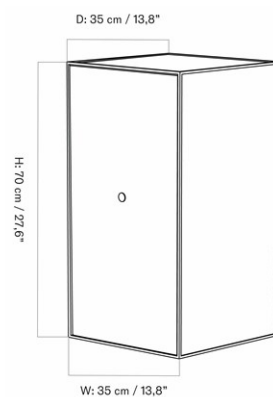

FRAME 70, W/ONE DOOR & TWO SHELVES

Designed by *Mogens Lassen*

MASTER SKU
COLLI
DIMENSIONS

BL39017PIM
1
H: 70 cm   W: 35 cm
D: 35 cm

CARE INSTRUCTIONS

Discover our product care guide for comprehensive care instructions.

DESCRIPTION

[Download](#)

Find more information in the dedicated product fact sheet for this product.

STOCK OPTION

SKU	VARIANT	INCL. VAT USD	EXCL. VAT USD
BL42813	Black Stained Ash	815,00	815,00
BL42810	Oak	815,00	815,00