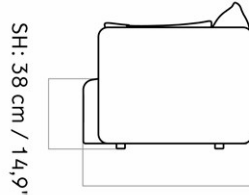

SH: 38 cm / 14,9"

D: 90 cm / 35,4"