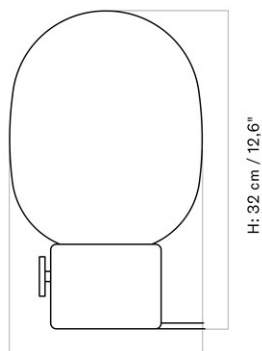

JWDA TABLE LAMP, LARGE

Designed by *Jonas Wagell*

Ø: 19 cm / 7,5"

MASTER SKU
COLLI

1830000PIM
0-2

CARE INSTRUCTIONS

Discover our product care guide for comprehensive care instructions.

[Download](#)

DESCRIPTION

Find more information in the dedicated product fact sheet for this product.

STOCK OPTION

SKU	VARIANT	COLLI	INCL. VAT USD	EXCL. VAT USD
1830539U	Black Marble	2	435,00	435,00
1830639U	White Marble	2	435,00	435,00
1830319U	Calacatta	2	540,00	540,00