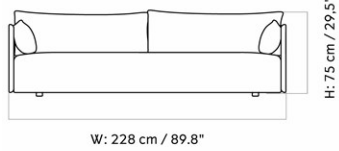

OFFSET SOFA, 3 SEATER W/LOOSE COVER

Designed by *Norm Architects*

MASTER SKU
COLLI
DIMENSIONS

9854000PIM
1
H: 75 cm   W: 228 cm
D: 90 cm
SH: 37 cm   SD: 62 cm
AH: 58.5 cm

CARE INSTRUCTIONS

Discover our product care guide for comprehensive care instructions.

[Download](#)

DESCRIPTION

Find more information in the dedicated product fact sheet for this product.

SPEC OPTIONS

MASTER SKU	VARIANT	INCL. VAT USD	EXCL. VAT USD
9854000PIM	Audo Linen, Poppy Seed	4.340,00	4.340,00
9854000PIM	Audo Linen, Wheat	4.340,00	4.340,00
9854000PIM	Audo Linen, Oat	4.340,00	4.340,00