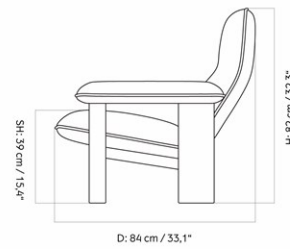

BRASILIA LOUNGE CHAIR, DARK STAINED OAK BASE

Designed by *Anderssen & Voll*

MASTER SKU
COLLI
DIMENSIONS

8051000PIM
1
H: 82 cm   W: 96 cm
D: 84 cm
SH: 39 cm   SD: 52 cm
AH: 51 cm

CARE INSTRUCTIONS

Discover our product care guide for comprehensive care instructions.

[Download](#)

Find more information in the dedicated product fact sheet for this product.

DESCRIPTION

SPEC OPTIONS

MASTER SKU	VARIANT	INCL. VAT USD	EXCL. VAT USD
8051000PIM	Price Category - PC4L	5.805,00	5.805,00
8051000PIM	Price Category - PC3L <i>Sheepskin Curly, Skandilock</i>	5.505,00	5.505,00
8051000PIM	Price Category - PC2L <i>Dunes, Sørensen / Nuance, Sørensen</i>	5.315,00	5.315,00
8051000PIM	Price Category - PC1L <i>Dakar, Nevotex / Envy, Sørensen / Ultra, Sørensen</i>	4.915,00	4.915,00
8051000PIM	Price Category - PC4T <i>Grand Mohair, Danish Art Weaving</i>	3.820,00	3.820,00
8051000PIM	Price Category - PC3T <i>Safire, Sahco, Kvadrat / Vidar 4, Kvadrat / Zero, Sahco, Kvadrat</i>	3.540,00	3.540,00
8051000PIM	Price Category - PC2T <i>Canvas 2, Kvadrat / Fiord, Kvadrat / Hallingdal 65, Kvadrat / Reflect, Kvadrat / Savanna, Kvadrat / Steelcut Trio 3, Kvadrat</i>	3.350,00	3.350,00
8051000PIM	Price Category - PC1T <i>Barnum Bouclé, Audo / Champion, JAB / Illusion, Nevotex / Maple , Kvadrat / Remix, Kvadrat / Re-wool, Kvadrat</i>	2.950,00	2.950,00
8051000PIM	Price Category - PC0T <i>Audo Bouclé, Audo</i>	2.760,00	2.760,00