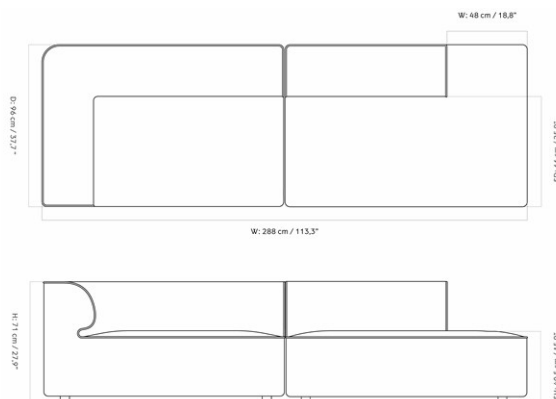

EAVE MODULAR SOFA 96, 2 SEATER, CONFIGURATION 3

Designed by *Norm Architects*

MASTER SKU	9987220PIM	
COLLI	1	
DIMENSIONS	H: 71 cm	W: 288 cm
	D: 96 cm	
	SH: 40.5 cm	SD: 66 cm
	AH: 70 cm	

CARE INSTRUCTIONS

Discover our product care guide for comprehensive care instructions.

[Download](#)

DESCRIPTION

Find more information in the dedicated product fact sheet for this product.

RECOMMENDED COMBINATIONS

SKU	VARIANT	INCL. VAT USD	EXCL. VAT USD
9987203-020G00ZZ	Safire - Blue, 0012	7.740,00	7.740,00
9987203-020000ZZ	Safire - Black, 0001	7.740,00	7.740,00
9987202-020P01ZZ	Savanna - White, 0202	7.010,00	7.010,00
9987201-020B00ZZ	Champion - Green, 1-3114-035	6.275,00	6.275,00
9987200-020500ZZ	Audo Bouclé - Dark grey, 16	5.635,00	5.635,00
9987200-020300ZZ	Audo Bouclé - Bordeaux, 08	5.635,00	5.635,00
9987200-020100ZZ	Audo Bouclé - Gold, 06	5.635,00	5.635,00
9987200-020000ZZ	Audo Bouclé - Beige, 02	5.635,00	5.635,00

SPEC OPTIONS

MASTER SKU	VARIANT	INCL. VAT USD	EXCL. VAT USD
9987220PIM	Price Category - PC4T <i>Grand Mohair, Danish Art Weaving</i>	8.470,00	8.470,00
9987220PIM	Price Category - PC3T <i>Safire, Sahco, Kvadrat / Vidar 4, Kvadrat</i>	7.740,00	7.740,00