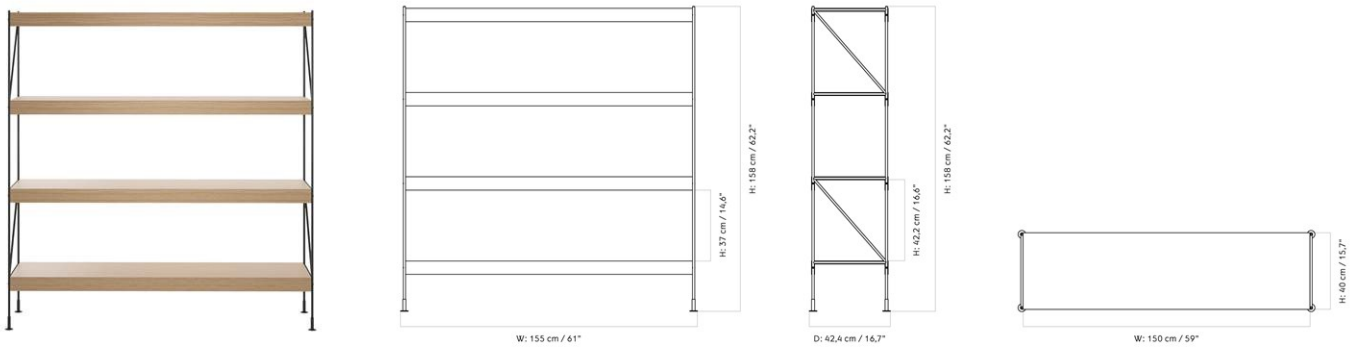

ZET STORING SYSTEM, H158 CM / 62"

Designed by *Kaschkasch*

MASTER SKU
COLLI
DIMENSIONS

730002PIM
1
H: 158 cm   W: 153 cm
D: 40 cm

CARE INSTRUCTIONS

Discover our product care guide for comprehensive care instructions.

[Download](#)

Find more information in the dedicated product fact sheet for this product.

DESCRIPTION

STOCK OPTION

SKU	VARIANT	INCL. VAT USD	EXCL. VAT USD
7375849	Black Steel Base - Dark Stained Oak	1.935,00	1.935,00
7375539	Black Steel Base - Black Oak	1.935,00	1.935,00
7375039	Black Steel Base - Natural Oak	1.935,00	1.935,00