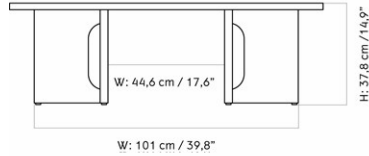

ANDROGYNE LOUNGE TABLE

Designed by *Danielle Siggerud*

MASTER SKU	1184800PIM
COLLI	1
DIMENSIONS	H: 37.8 cm W: 120 cm D: 45 cm

CARE INSTRUCTIONS

Discover our product care guide for comprehensive care instructions.

[Download](#)

Find more information in the dedicated product fact sheet for this product.

DESCRIPTION

STOCK OPTION

SKU	VARIANT	INCL. VAT USD	EXCL. VAT USD
1189869	Walnut Base - Calacatta Viola	2.745,00	2.745,00
1189819	Dark Stained Oak Base - Calacatta Viola	2.395,00	2.395,00
1189019	Natural Oak Base - Calacatta Viola	2.395,00	2.395,00
1184869	Walnut Base - Kunis Breccia Stone	2.000,00	2.000,00
1184819	Dark Stained Oak Base - Kunis Breccia Sand	1.650,00	1.650,00
1184019	Natural Oak Base - Kunis Breccia Sand	1.650,00	1.650,00