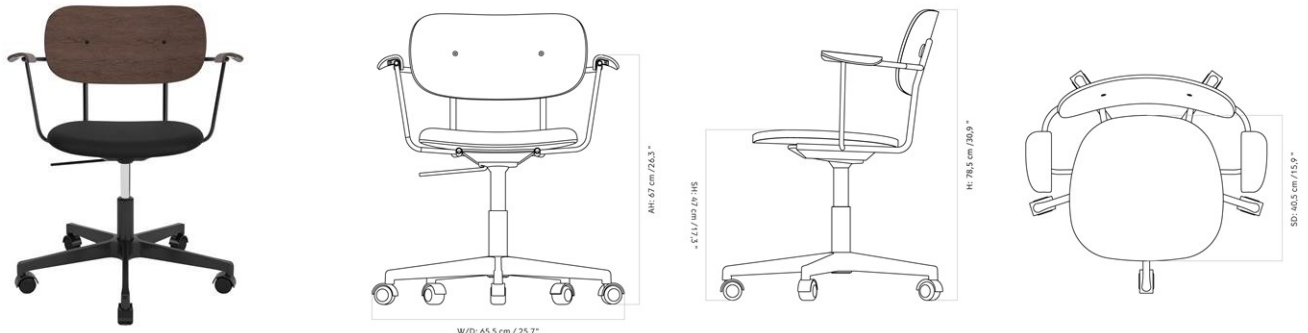

CO TASK CHAIR W/ARMREST, STAR BASE W/CASTERS, BLACK ALUMINIUM, UPHOLSTERED SEAT

Designed by *Norm Architects*

MASTER SKU	1510200PIM	CARE INSTRUCTIONS	Discover our product care guide for comprehensive care instructions.
COLLI	1		Download
DIMENSIONS	H: 79.5 cm D: 65.5 cm SH: 47 cm AH: 67 cm	W: 65.5 cm SD: 40.5 cm	The chair comes equipped with hard floor casters and safety brakes as standard. Find more information in the dedicated product fact sheet for this product.
		DESCRIPTION	

RECOMMENDED COMBINATIONS

SKU	VARIANT	INCL. VAT USD	EXCL. VAT USD
1510209-010R00ZZ	Sierra - Black, 1001 - Dark Stained Oak - NEW	1.250,00	1.250,00

SPEC OPTIONS

MASTER SKU	VARIANT	INCL. VAT USD	EXCL. VAT USD
1510200PIM	Price Category - PC0L - NEW <i>Sierra, Camo</i>	1.250,00	1.250,00
1510200PIM	Price Category - PC4L - NEW	1.505,00	1.505,00
1510200PIM	Price Category - PC3L - NEW <i>Sheepskin Curly, Skandilock</i>	1.445,00	1.445,00
1510200PIM	Price Category - PC2L - NEW <i>Dunes, Sørensen / Nuance, Sørensen</i>	1.390,00	1.390,00
1510200PIM	Price Category - PC1L - NEW <i>Dakar, Nevotex / Envy, Sørensen / Ultra, Sørensen</i>	1.320,00	1.320,00
1510200PIM	Price Category - PC4T - NEW <i>Grand Mohair, Danish Art Weaving</i>	1.475,00	1.475,00
1510200PIM	Price Category - PC3T - NEW <i>Safire, Sahco, Kvadrat / Vidar 4, Kvadrat / Zero, Sahco, Kvadrat</i>	1.390,00	1.390,00