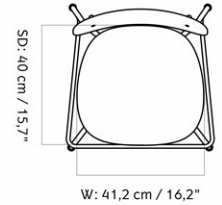

CO COUNTER CHAIR, UPHOLSTERED SEAT, OAK BACK

Designed by *Norm Architects*

MASTER SKU	1184000PIM		
COLLI	1		
DIMENSIONS	H: 94.5 cm	W: 49.5 cm	
	D: 49.5 cm		
	SH: 68.5 cm	SD: 39.5 cm	

CARE INSTRUCTIONS

Discover our product care guide for comprehensive care instructions.

[Download](#)

Find more information in the dedicated product fact sheet for this product.

DESCRIPTION

RECOMMENDED COMBINATIONS

SKU	VARIANT	INCL. VAT USD	EXCL. VAT USD
1185009-020R00ZZ	Sierra - Black, 1001 - Dark Stained Oak - NEW	745,00	745,00
1185009-020D00ZZ	Sierra - Army, 0441 - Dark Stained Oak - NEW	745,00	745,00
1185009-000100ZZ	Sierra - Stone, 1611 - Natural Oak - NEW	745,00	745,00
1184001-00EF09ZZ	Re-wool - Black, 0198 - Black Oak - NEW	765,00	765,00

SPEC OPTIONS

MASTER SKU	VARIANT	INCL. VAT USD	EXCL. VAT USD
1184000PIM	Price Category - PC0L - NEW <i>Sierra, Camo</i>	745,00	745,00
1184000PIM	Price Category - PC4L	1.285,00	1.285,00
1184000PIM	Price Category - PC3L <i>Sheepskin Curly, Skandilock</i>	1.060,00	1.060,00
1184000PIM	Price Category - PC2L <i>Dunes, Sørensen / Nuance, Sørensen</i>	940,00	940,00
1184000PIM	Price Category - PC1L <i>Dakar, Nevotex / Envy, Sørensen / Ultra, Sørensen</i>	815,00	815,00
1184000PIM	Price Category - PC4T <i>Grand Mohair, Danish Art Weaving</i>	1.060,00	1.060,00