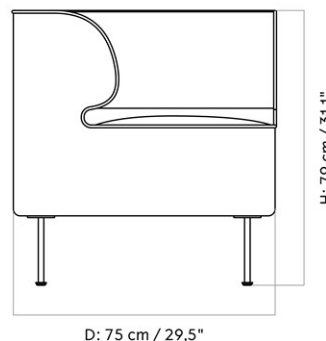

EAVE DINING SOFA CORNER

Designed by *Norm Architects*

MASTER SKU	9973000PIM	
COLLI	1	
DIMENSIONS	H: 79 cm	W: 75 cm
	D: 75 cm	
	SH: 48 cm	SD: 45 cm
	AH: 70 cm	

CARE INSTRUCTIONS

Discover our product care guide for comprehensive care instructions.

[Download](#)

Find more information in the dedicated product fact sheet for this product.

DESCRIPTION

RECOMMENDED COMBINATIONS

SKU	VARIANT	INCL. VAT USD	EXCL. VAT USD
9973002-058V03ZZ	Fiord - Green, 0961 - Right Corner	3.005,00	3.005,00
9973002-048V03ZZ	Fiord - Green, 0961 - Left Corner	3.005,00	3.005,00

SPEC OPTIONS

MASTER SKU	VARIANT	INCL. VAT USD	EXCL. VAT USD
9973000PIM	Price Category - PC4T <i>Grand Mohair, Danish Art Weaving</i>	3.595,00	3.595,00
9973000PIM	Price Category - PC3T <i>Safire, Sahco, Kvadrat / Vidar 4, Kvadrat</i>	3.350,00	3.350,00
9973000PIM	Price Category - PC2T <i>Canvas 2, Kvadrat / Fiord, Kvadrat / Hallingdal 65, Kvadrat / Reflect, Kvadrat / Savanna, Kvadrat / Steelcut Trio 3, Kvadrat</i>	3.005,00	3.005,00
9973000PIM	Price Category - PC1T <i>Barnum Bouclé, Audo / Champion, JAB / Illusion, Nevotex / Maple , Kvadrat / Remix, Kvadrat / Re-wool, Kvadrat</i>	2.360,00	2.360,00
9973000PIM	Price Category - PC0T <i>Audo Bouclé, Audo</i>	2.080,00	2.080,00