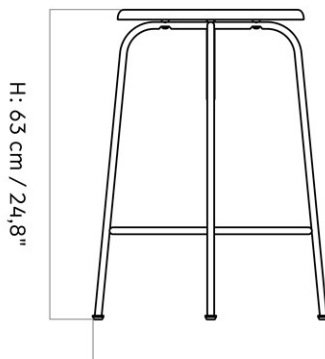

AFTERROOM BAR STOOL, UPHOLSTERED SEAT

Designed by *Afteroom*

W: 48 cm / 18,9"

Ø: 38 cm / 15"

MASTER SKU	9470000PIM
COLLI	1
DIMENSIONS	H: 75 cm Ø: 50, cm SH: 75 cm SD: 38 cm

CARE INSTRUCTIONS

Discover our product care guide for comprehensive care instructions.