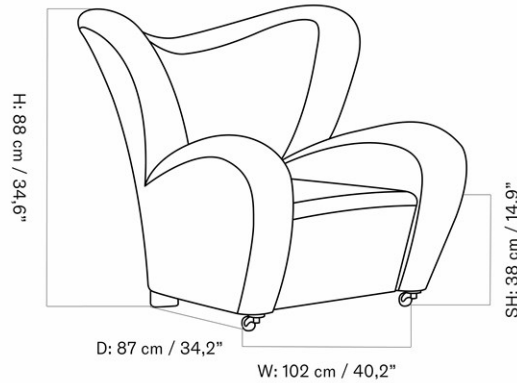

THE TIRED MAN LOUNGE CHAIR, OAK BASE

Designed by *Flemming Lassen*

MASTER SKU	1500000PIM	
COLLI	1	
DIMENSIONS	H: 88 cm	W: 102 cm
	D: 87 cm	
	SH: 38 cm	SD: 55 cm
	AH: 53.5 cm	

CARE INSTRUCTIONS

Discover our product care guide for comprehensive care instructions.