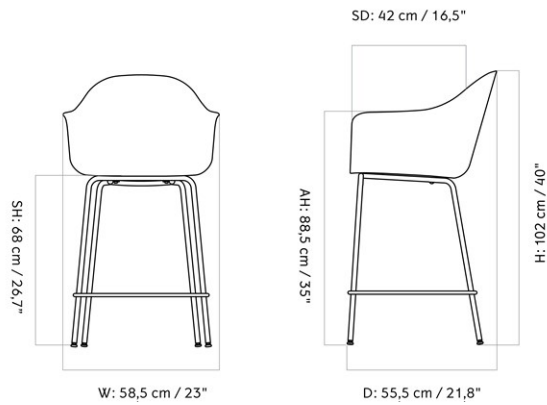

HARBOUR COUNTER CHAIR, UPHOLSTERED SHELL

Designed by *Norm Architects*

MASTER SKU	9343000PIM
COLLI	1
DIMENSIONS	H: 102 cm W: 58.5 cm
	D: 55.5 cm
	SH: 68 cm SD: 42 cm
	AH: 88.5 cm

CARE INSTRUCTIONS

Discover our product care guide for comprehensive care instructions.

[Download](#)

Find more information in the dedicated product fact sheet for this product.

DESCRIPTION

SPEC OPTIONS

MASTER SKU	VARIANT	INCL. VAT USD	EXCL. VAT USD
9343000PIM	Price Category - PC0L - NEW <i>Sierra, Camo</i>	1.630,00	1.630,00
9343000PIM	Price Category - PC0T <i>Audo Bouclé, Audo</i>	920,00	920,00
9343000PIM	Price Category - PC4T <i>Grand Mohair, Danish Art Weaving</i>	1.805,00	1.805,00
9343000PIM	Price Category - PC4L	3.140,00	3.140,00
9343000PIM	Price Category - PC3L <i>Sheepskin Curly, Skandilock</i>	2.290,00	2.290,00
9343000PIM	Price Category - PC2L <i>Dunes, Sørensen / Nuance, Sørensen</i>	1.890,00	1.890,00
9343000PIM	Price Category - PC1L <i>Dakar, Nevotex / Ultra, Sørensen</i>	1.665,00	1.665,00
9343000PIM	Price Category - PC3T <i>Safire, Sahco, Kvadrat / Vidar 4, Kvadrat / Zero, Sahco, Kvadrat</i>	1.700,00	1.700,00
9343000PIM	Price Category - PC2T <i>Canvas 2, Kvadrat / Fiord, Kvadrat / Hallingdal 65, Kvadrat / Reflect, Kvadrat / Savanna, Kvadrat / Steelcut Trio 3, Kvadrat</i>	1.375,00	1.375,00