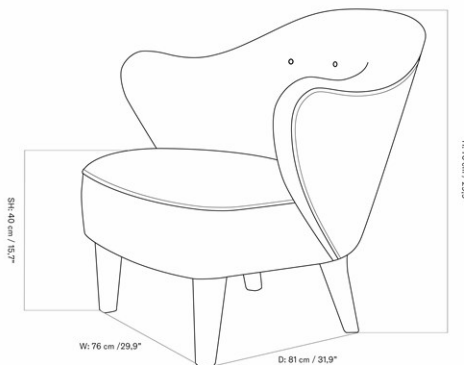

INGEBORG LOUNGE CHAIR SIGNATURE

Designed by *Flemming Lassen*

MASTER SKU
COLLI

1501900PIM
1

CARE INSTRUCTIONS

Discover our product care guide for comprehensive care instructions.

[Download](#)

DESCRIPTION

Find more information in the dedicated product fact sheet for this product.

RECOMMENDED COMBINATIONS

SKU	VARIANT	INCL. VAT USD	EXCL. VAT USD
1501833	Dark Stained Oak - Fiord - Blue, 0751	3.940,00	3.940,00
1501832	Natural Oak - Fiord - Blue, 0751	3.940,00	3.940,00