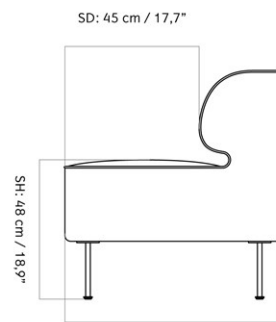

SD: 45 cm / 17.7"

SH: 48 cm / 18.9"

D: 75 cm / 29.5"

MASTER SKU	9971000PIM	CARE INSTRUCTIONS	Discover our product care guide for comprehensive care instructions.
COLLI	1		
DIMENSIONS	H: 79 cm W: 200 cm	DESCRIPTION	Download
	D: 75 cm SH: 48 cm SD: 45 cm		Find more information in the dedicated product fact sheet for this product.

RECOMMENDED COMBINATIONS

SKU	VARIANT	INCL. VAT USD	EXCL. VAT USD
9971002-038Z04ZZ	Fiord - Green, 0961	4.515,00	4.515,00

SPEC OPTIONS

MASTER SKU	VARIANT	INCL. VAT USD	EXCL. VAT USD
9971000PIM	Price Category - PC2L	0,00	0,00
9971000PIM	Price Category - PC0T <i>Audo Bouclé, Audo</i>	2.880,00	2.880,00
9971000PIM	Price Category - PC4T <i>Grand Mohair, Danish Art Weaving</i>	5.405,00	5.405,00
9971000PIM	Price Category - PC3T <i>Safire, Sahco, Kvadrat / Vidar 4, Kvadrat</i>	5.040,00	5.040,00
9971000PIM	Price Category - PC2T <i>Canvas 2, Kvadrat / Fiord, Kvadrat / Hallingdal 65, Kvadrat / Reflect, Kvadrat / Savanna, Kvadrat / Steelcut Trio 3, Kvadrat</i>	4.515,00	4.515,00
9971000PIM	Price Category - PC1T <i>Barnum Bouclé, Audo / Champion, JAB / Illusion, Nevotex / Maple, Kvadrat / Remix, Kvadrat / Re-wool, Kvadrat</i>	3.315,00	3.315,00