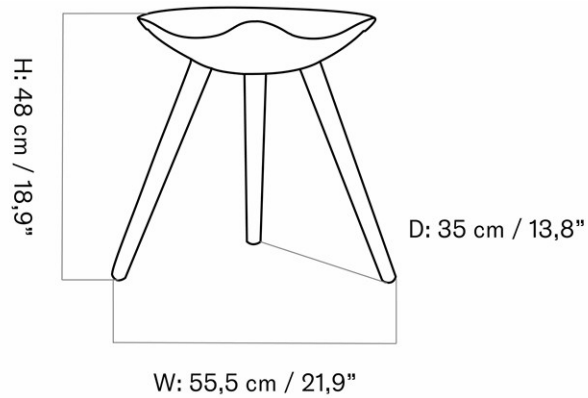

ML 42 STOOL

Designed by *Mogens Lassen*

MASTER SKU
COLLI
DIMENSIONS

BL41402PIM
1
H: 52 cm   W: 56 cm
D: 35 cm
SH: 48 cm   SD: 36 cm

CARE INSTRUCTIONS

Discover our product care guide for comprehensive care instructions.

DESCRIPTION

[Download](#)

Find more information in the dedicated product fact sheet for this product.

STOCK OPTION

SKU	VARIANT	INCL. VAT USD	EXCL. VAT USD
BL41411	Brown oiled oak	1.460,00	1.460,00
BL41111	Natural Oak	1.445,00	1.445,00
BL41011	Black Stained Beech	1.010,00	1.010,00