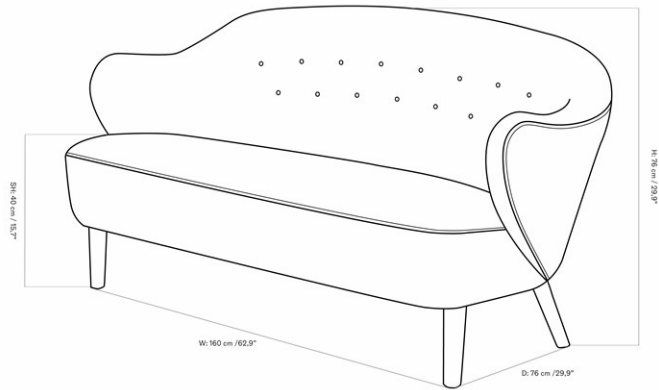

INGEBORG SOFA

Designed by *Flemming Lassen*

MASTER SKU	1500500PIM
COLLI	1
DIMENSIONS	H: 79 cm W: 160 cm
	D: 76 cm
	SH: 43 cm SD: 50 cm
	AH: 62 cm

CARE INSTRUCTIONS

Discover our product care guide for comprehensive care instructions.

[Download](#)

Find more information in the dedicated product fact sheet for this product.

DESCRIPTION

STOCK OPTION

SKU	VARIANT	INCL. VAT USD	EXCL. VAT USD
1500507-030J02ZZ	Dark Stained Oak - Sheepskin - Sahara	9.870,00	9.870,00
1500507-030E02ZZ	Dark Stained Oak - Sheepskin - Moonlight	9.870,00	9.870,00

RECOMMENDED COMBINATIONS

SKU	VARIANT	INCL. VAT USD	EXCL. VAT USD
1500504-031802ZZ	Dark Stained Oak - Grand Mohair - Brown, 2600	8.360,00	8.360,00
1500504-031402ZZ	Dark Stained Oak - Grand Mohair - Dark green, 8205	8.360,00	8.360,00
1500504-030D02ZZ	Dark Stained Oak - Grand Mohair - Brown, 1103	8.360,00	8.360,00
1500504-001802ZZ	Natural Oak - Grand Mohair - Brown, 2600	8.360,00	8.360,00
1500504-001402ZZ	Natural Oak - Grand Mohair - Dark green, 8205	8.360,00	8.360,00
1500504-000D02ZZ	Natural Oak - Grand Mohair - Brown, 1103	8.360,00	8.360,00
1500507-030G02ZZ	Dark Stained Oak - Sheepskin - Honey	9.870,00	9.870,00
1500507-000J02ZZ	Natural Oak - Sheepskin - Sahara	9.870,00	9.870,00
1500507-000G02ZZ	Natural Oak - Sheepskin - Honey	9.870,00	9.870,00
1500507-000E02ZZ	Natural Oak - Sheepskin - Moonlight	9.870,00	9.870,00