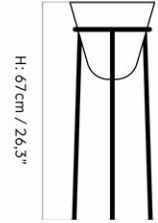

Designed by *Audo*

DAIZA PLANT STAND Ø25

DAIZA PLANT STAND Ø37

DAIZA PLANT STAND Ø35

DAIZA PLANT STAND Ø25

MASTER SKU
COLLI

4850000PIM
1

CARE INSTRUCTIONS