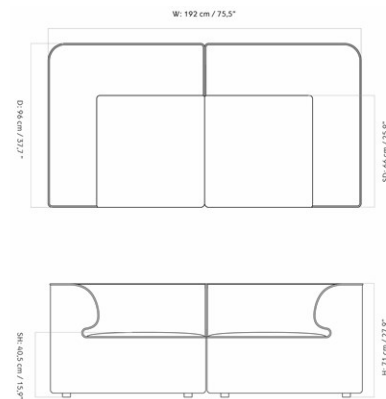

EAVE MODULAR SOFA 96, 2 SEATER, CONFIGURATION 1

Designed by *Norm Architects*

MASTER SKU	9987020PIM
COLLI	1
DIMENSIONS	H: 71 cm W: 192 cm D: 96 cm
	SH: 40.5 cm SD: 66 cm AH: 70 cm

CARE INSTRUCTIONS

Discover our product care guide for comprehensive care instructions.

[Download](#)

DESCRIPTION

Find more information in the dedicated product fact sheet for this product.

RECOMMENDED COMBINATIONS

SKU	VARIANT	INCL. VAT USD	EXCL. VAT USD
9987003-020B00ZZ	Safire - Blue, 0012	7.200,00	7.200,00
9987003-020000ZZ	Safire - Black, 0001	7.200,00	7.200,00
9987002-020P01ZZ	Savanna - White, 0202	6.540,00	6.540,00
9987001-020B00ZZ	Champion - Green, 1-3114-035	5.215,00	5.215,00
9987000-020500ZZ	Audo Bouclé - Dark grey, 16	4.555,00	4.555,00
9987000-020300ZZ	Audo Bouclé - Bordeaux, 08	4.555,00	4.555,00
9987000-020100ZZ	Audo Bouclé - Gold, 06	4.555,00	4.555,00
9987000-020000ZZ	Audo Bouclé - Beige, 02	4.555,00	4.555,00

SPEC OPTIONS

MASTER SKU	VARIANT	INCL. VAT USD	EXCL. VAT USD
9987020PIM	Price Category - PC4T <i>Grand Mohair, Danish Art Weaving</i>	7.895,00	7.895,00
9987020PIM	Price Category - PC3T <i>Safire, Sahco, Kvadrat / Vidar 4, Kvadrat</i>	7.200,00	7.200,00