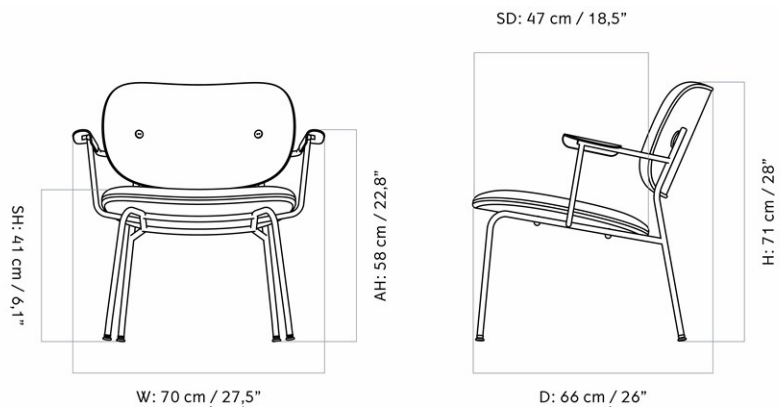

CO LOUNGE CHAIR W/ARMREST, UPHOLSTERED SEAT AND BACK

Designed by *Norm Architects*

MASTER SKU	1197000PIM
COLLI	1
DIMENSIONS	H: 71 cm W: 70 cm
	D: 66 cm
	SH: 41 cm SD: 50 cm
	AH: 58 cm

CARE INSTRUCTIONS

Discover our product care guide for comprehensive care instructions.

[Download](#)

Find more information in the dedicated product fact sheet for this product.

DESCRIPTION

RECOMMENDED COMBINATIONS

SKU	VARIANT	INCL. VAT USD	EXCL. VAT USD
1197009-000100ZZ	Sierra - Stone, 1611 - Natural Oak - NEW	1.560,00	1.560,00
1197020-050300ZZ	Audo Bouclé - Beige, 02 - Natural Oak - NEW	1.425,00	1.425,00
1197009-010R00ZZ	Sierra - Black, 1001 - Dark Stained Oak - NEW	1.560,00	1.560,00
1197009-010D00ZZ	Sierra - Army, 0441 - Dark Stained Oak - NEW	1.560,00	1.560,00
1197001-00H109ZZ	Re-wool - Black, 0198 - Black Oak - NEW	1.595,00	1.595,00

SPEC OPTIONS

MASTER SKU	VARIANT	INCL. VAT USD	EXCL. VAT USD
1197000PIM	Price Category - PC0L - Dependent On Selected Oak - NEW <i>Sierra, Camo</i>	1.560,00	1.560,00
1197000PIM	Price Category - PC0T - Dependent On Selected Oak <i>Audo Bouclé, Audo</i>	1.425,00	1.425,00
1197000PIM	Price Category - PC2T - Dependent On Selected Oak <i>Canvas 2, Kvadrat / Fiord, Kvadrat / Hallingdal 65, Kvadrat / Reflect, Kvadrat / Savanna, Kvadrat / Steelcut Trio 3, Kvadrat</i>	1.700,00	1.700,00
1197000PIM	Price Category - PC1T - Dependent On Selected Oak <i>Barnum Bouclé, Audo / Champion, JAB / Illusion, Nevotex / Maple, Kvadrat / Remix, Kvadrat / Re-wool, Kvadrat</i>	1.595,00	1.595,00