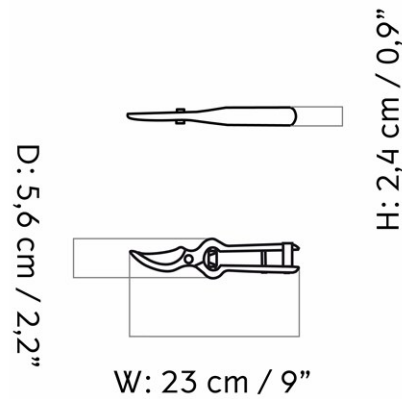

PALLARES X AUDO PLANT PRUNER
Designed by *Audo*

COLLI 1
DIMENSIONS H: 2.4 cm W: 23 cm
D: 5.6 cm

CARE INSTRUCTIONS Discover our product care guide for comprehensive care instructions. [Download](#)
DESCRIPTION Find more information in the dedicated product fact sheet for this product.

SKU	INCL. VAT USD	EXCL. VAT USD
4861039	175,00	175,00