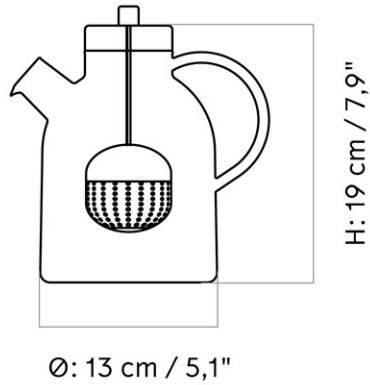

KETTLE TEAPOT

Designed by *Norm Architects*

MASTER SKU
COLLI

4545000PIM
4

CARE INSTRUCTIONS

Discover our product care guide for comprehensive care instructions.

[Download](#)

DESCRIPTION

Find more information in the dedicated product fact sheet for this product.

STOCK OPTION

SKU	VARIANT	INCL. VAT USD	EXCL. VAT USD
4545129	1,5 L	115,00	115,00