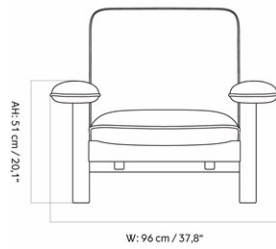

BRASILIA LOUNGE CHAIR, DARK STAINED OAK BASE

Designed by *Anderssen & Voll*

MASTER SKU
COLLI
DIMENSIONS

8051000PIM
1
H: 82 cm   W: 96 cm
D: 84 cm
SH: 39 cm   SD: 52 cm
AH: 51 cm

CARE INSTRUCTIONS

Discover our product care guide for comprehensive care instructions.

[Download](#)

Find more information in the dedicated product fact sheet for this product.

DESCRIPTION

SPEC OPTIONS

MASTER SKU	VARIANT	INCL. VAT USD	EXCL. VAT USD
8051000PIM	Price Category - PC4L	5.805,00	5.805,00
8051000PIM	Price Category - PC3L <i>Sheepskin Curly, Skandilock</i>	5.505,00	5.505,00
8051000PIM	Price Category - PC2L <i>Dunes, Sørensen / Nuance, Sørensen</i>	5.315,00	5.315,00
8051000PIM	Price Category - PC1L <i>Dakar, Nevotex / Envy, Sørensen / Ultra, Sørensen</i>	4.915,00	4.915,00
8051000PIM	Price Category - PC4T <i>Grand Mohair, Danish Art Weaving</i>	3.820,00	3.820,00
8051000PIM	Price Category - PC3T <i>Safire, Sahco, Kvadrat / Vidar 4, Kvadrat / Zero, Sahco, Kvadrat</i>	3.540,00	3.540,00
8051000PIM	Price Category - PC2T <i>Canvas 2, Kvadrat / Fiord, Kvadrat / Hallingdal 65, Kvadrat / Reflect, Kvadrat / Savanna, Kvadrat / Steelcut Trio 3, Kvadrat</i>	3.350,00	3.350,00
8051000PIM	Price Category - PC1T <i>Barnum Bouclé, Audo / Champion, JAB / Illusion, Nevotex / Maple , Kvadrat / Remix, Kvadrat / Re-wool, Kvadrat</i>	2.950,00	2.950,00
8051000PIM	Price Category - PC0T <i>Audo Bouclé, Audo</i>	2.760,00	2.760,00