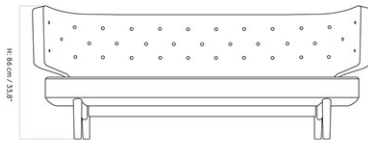

RADIOHUS SOFA, 2 SEATER, WALNUT BASE
Designed by *Vilhelm Lauritzen*

MASTER SKU	1219000PIM		
COLLI	1		
DIMENSIONS	H: 86 cm	W: 215 cm	
	D: 77 cm		
	SH: 45 cm	SD: 58 cm	

CARE INSTRUCTIONS

Discover our product care guide for comprehensive care instructions.

[Download](#)

DESCRIPTION

Find more information in the dedicated product fact sheet for this product.

RECOMMENDED COMBINATIONS

SKU	VARIANT	INCL. VAT USD	EXCL. VAT USD
1219001-000000ZZ	Re-wool - Beige, 0218	8.620,00	8.620,00
1219002-000100ZZ	Hallingdal - Beige, 0200	9.005,00	9.005,00
1219002-000000ZZ	Hallingdal - Grey, 0110	9.005,00	9.005,00

SPEC OPTIONS

MASTER SKU	VARIANT	INCL. VAT USD	EXCL. VAT USD
1219000PIM	Price Category - PC4T <i>Grand Mohair, Danish Art Weaving</i>	9.770,00	9.770,00
1219000PIM	Price Category - PC3T <i>Safire, Sahco, Kvadrat / Vidar 4, Kvadrat / Zero, Sahco, Kvadrat</i>	9.385,00	9.385,00
1219000PIM	Price Category - PC0T <i>Audo Bouclé, Audø</i>	8.220,00	8.220,00
1219000PIM	Price Category - PC2T <i>Canvas 2, Kvadrat / Fiord, Kvadrat / Hallingdal 65, Kvadrat / Reflect, Kvadrat / Savanna, Kvadrat / Steelcut Trio 3, Kvadrat</i>	9.005,00	9.005,00
1219000PIM	Price Category - PC1T <i>Barnum Bouclé, Audø / Champion, JAB / Illusion, Nevotex / Remix, Kvadrat / Re-wool, Kvadrat</i>	8.620,00	8.620,00