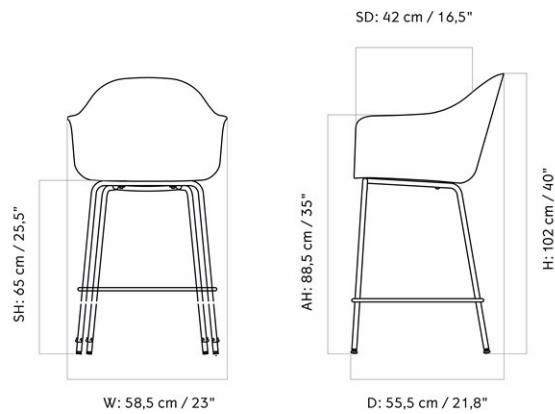

HARBOUR COUNTER CHAIR, PLASTIC SHELL

Designed by *Norm Architects*

MASTER SKU	9343100PIM	
COLLI	1	
DIMENSIONS	H: 102 cm	W: 58.5 cm
	D: 55.5 cm	
	SH: 65 cm	SD: 42 cm
	AH: 88.5 cm	

CARE INSTRUCTIONS

Discover our product care guide for comprehensive care instructions.

[Download](#)

Find more information in the dedicated product fact sheet for this product.

DESCRIPTION

SPEC OPTIONS

MASTER SKU	VARIANT	INCL. VAT USD	EXCL. VAT USD
9343100PIM	Dependent On Selected Variant	590,00	590,00

QUICK SHIP

SKU	VARIANT	INCL. VAT USD	EXCL. VAT USD
9343100-0003ZZZZ	Light Grey, 9002	590,00	590,00
9343100-0005ZZZZ	White, 9016	590,00	590,00
9343100-0004ZZZZ	Olive, 7002	590,00	590,00
9343100-0002ZZZZ	Khaki, 1011	590,00	590,00
9343100-0001ZZZZ	Burned red, 8015	590,00	590,00
9343100-0000ZZZZ	Black, 9011	590,00	590,00