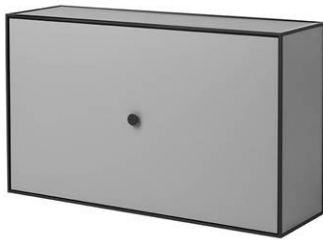

FRAME SHOE CABINET

Designed by *Mogens Lassen*

MASTER SKU	BL39950PIM
COLLI	1
DIMENSIONS	H: 42 cm W: 70 cm D: 21 cm

CARE INSTRUCTIONS

Discover our product care guide for comprehensive care instructions.

[Download](#)

DESCRIPTION

Find more information in the dedicated product fact sheet for this product.

STOCK OPTION

SKU	VARIANT	INCL. VAT USD	EXCL. VAT USD
BL40903	Black Stained Ash	1.095,00	1.095,00

RECOMMENDED COMBINATIONS

SKU	VARIANT	INCL. VAT USD	EXCL. VAT USD
BL39904	Sand	955,00	955,00