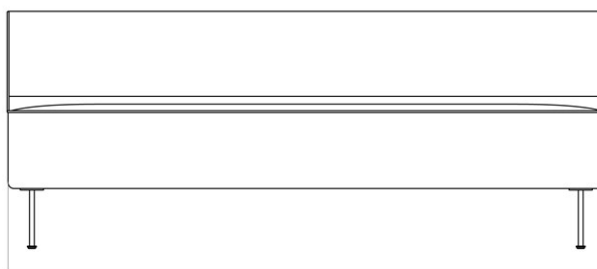

EAVE DINING SOFA 200

Designed by *Norm Architects*

W: 200 cm / 78.7"