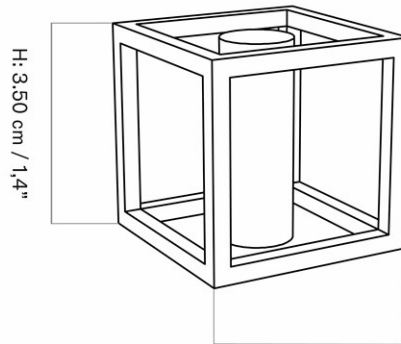

KUBUS MICRO

Designed by *Mogens Lassen*

W: 3.50 cm / 1,4"

MASTER SKU
COLLI

BL12000PIM
6

CARE INSTRUCTIONS

Discover our product care guide for comprehensive care instructions.

[Download](#)

DESCRIPTION

Find more information in the dedicated product fact sheet for this product.

STOCK OPTION

SKU	VARIANT	INCL. VAT USD	EXCL. VAT USD
BL12001	Black	85,00	85,00