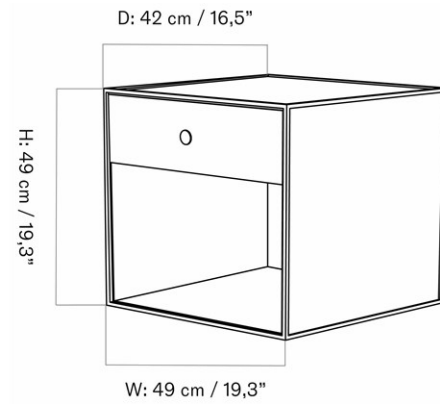

FRAME 49 W/ONE DRAWER

Designed by *Mogens Lassen*

MASTER SKU	BL39012PIM
COLLI	1
DIMENSIONS	H: 49 cm W: 49 cm D: 42 cm

CARE INSTRUCTIONS

Discover our product care guide for comprehensive care instructions.

[Download](#)

DESCRIPTION

Find more information in the dedicated product fact sheet for this product.

STOCK OPTION

SKU	VARIANT	INCL. VAT USD	EXCL. VAT USD
BL40613	Black Stained Ash	955,00	955,00
BL40610	Oak	955,00	955,00