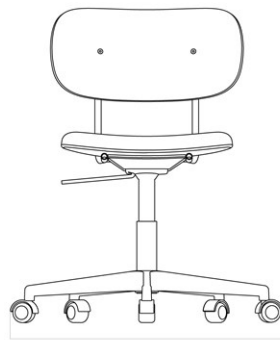

CO TASK CHAIR, STAR BASE W/CASTERS, BLACK ALUMINIUM, UPHOLSTERED SEAT

Designed by *Norm Architects*

MASTER SKU	1510001PIM		
COLLI	1		
DIMENSIONS	H: 79.5 cm	W: 65.5 cm	
	D: 65.5 cm		
	SH: 47 cm	SD: 40.5 cm	

CARE INSTRUCTIONS

Discover our product care guide for comprehensive care instructions.

[Download](#)

DESCRIPTION

The chair comes equipped with hard floor casters and safety brakes as standard. Find more information in the dedicated product fact sheet for this product.

RECOMMENDED COMBINATIONS

SKU	VARIANT	INCL. VAT USD	EXCL. VAT USD
1510009-010R00ZZ	Sierra - Black, 1001 - Dark Stained Oak - NEW	1.270,00	1.270,00
1510001-020300ZZ	Re-wool - Black, 0198 - Black Oak - NEW	1.130,00	1.130,00

SPEC OPTIONS

MASTER SKU	VARIANT	INCL. VAT USD	EXCL. VAT USD
1510001PIM	Price Category - PC0L - NEW <i>Sierra, Camo</i>	1.270,00	1.270,00
1510001PIM	Price Category - PC4L - NEW	1.460,00	1.460,00
1510001PIM	Price Category - PC3L - NEW <i>Sheepskin Curly, Skandilock</i>	1.390,00	1.390,00
1510001PIM	Price Category - PC2L - NEW <i>Dunes, Sørensen / Nuance, Sørensen</i>	1.390,00	1.390,00
1510001PIM	Price Category - PC1L - NEW <i>Dakar, Nevotex / Envy, Sørensen / Ultra, Sørensen</i>	1.320,00	1.320,00
1510001PIM	Price Category - PC4T - NEW <i>Grand Mohair, Danish Art Weaving</i>	1.270,00	1.270,00
1510001PIM	Price Category - PC3T - NEW <i>Safire, Sahco, Kvadrat / Vidar 4, Kvadrat / Zero, Sahco, Kvadrat</i>	1.215,00	1.215,00