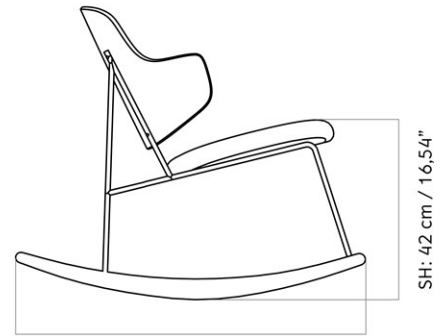

D: 85 cm / 33,46"

MASTER SKU	1206000PIM		
COLLI	0-1		
DIMENSIONS	H: 73 cm	W: 55 cm	
	D: 85 cm		
	SH: 42 cm	SD: 44.5 cm	
	AH: 63 cm		

CARE INSTRUCTIONS

Discover our product care guide for comprehensive care instructions.

[Download](#)

Find more information in the dedicated product fact sheet for this product.

DESCRIPTION

STOCK OPTION

SKU	VARIANT	COLLI	INCL. VAT USD	EXCL. VAT USD
1206005-000200ZZ	Dakar - Black, 0842 - Oiled Walnut	1	1.975,00	1.975,00
1206005-000000ZZ	Dakar - Cognac, 0250 - Oiled Walnut	1	1.975,00	1.975,00

RECOMMENDED COMBINATIONS

SKU	VARIANT	COLLI	INCL. VAT USD	EXCL. VAT USD
1206026-00ZZZZZZ	Oiled Walnut - Walnut	0	1.375,00	1.375,00
1206005-000100ZZ	Dakar - Brown, 0329 - Oiled Walnut	1	1.975,00	1.975,00
1206002-000100ZZ	Hallingdal - Red, 0600 - Oiled Walnut	1	1.785,00	1.785,00
1206002-000000ZZ	Hallingdal - Grey, 0110 - Oiled Walnut	1	1.785,00	1.785,00
1206001-000100ZZ	Re-wool - Yellow/Ochre, 0448 - Oiled Walnut	1	1.715,00	1.715,00
1206001-000000ZZ	Re-wool - Beige, 0218 - Oiled Walnut	1	1.715,00	1.715,00

SPEC OPTIONS

MASTER SKU	VARIANT	COLLI	INCL. VAT USD	EXCL. VAT USD
1206000PIM	Price Category - PC4L	1	2.795,00	2.795,00