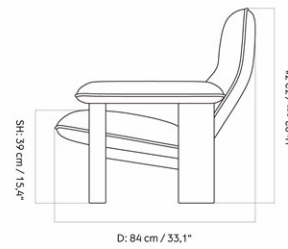

BRASILIA LOUNGE CHAIR, NATURAL OAK BASE

Designed by *Anderssen & Voll*

MASTER SKU
COLLI
DIMENSIONS

8050000PIM
1
H: 82 cm   W: 96 cm
D: 84 cm
SH: 39 cm   SD: 52 cm
AH: 51 cm

CARE INSTRUCTIONS

Discover our product care guide for comprehensive care instructions.

[Download](#)

Find more information in the dedicated product fact sheet for this product.

DESCRIPTION

SPEC OPTIONS

MASTER SKU	VARIANT	INCL. VAT USD	EXCL. VAT USD
8050000PIM	Price Category - PC4L	5.805,00	5.805,00
8050000PIM	Price Category - PC3L <i>Sheepskin Curly, Skandilock</i>	5.505,00	5.505,00
8050000PIM	Price Category - PC2L <i>Dunes, Sørensen / Nuance, Sørensen</i>	5.315,00	5.315,00
8050000PIM	Price Category - PC1L <i>Dakar, Nevotex / Envy, Sørensen / Ultra, Sørensen</i>	4.915,00	4.915,00
8050000PIM	Price Category - PC4T <i>Grand Mohair, Danish Art Weaving</i>	3.820,00	3.820,00
8050000PIM	Price Category - PC3T <i>Safire, Sahco, Kvadrat / Vidar 4, Kvadrat / Zero, Sahco, Kvadrat</i>	3.540,00	3.540,00
8050000PIM	Price Category - PC2T <i>Canvas 2, Kvadrat / Fiord, Kvadrat / Hallingdal 65, Kvadrat / Reflect, Kvadrat / Savanna, Kvadrat / Steelcut Trio 3, Kvadrat</i>	3.350,00	3.350,00
8050000PIM	Price Category - PC1T <i>Barnum Bouclé, Audo / Champion, JAB / Illusion, Nevotex / Maple , Kvadrat / Remix, Kvadrat / Re-wool, Kvadrat</i>	2.950,00	2.950,00
8050000PIM	Price Category - PC0T <i>Audo Bouclé, Audo</i>	2.760,00	2.760,00