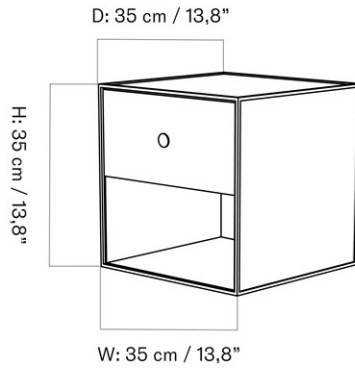

FRAME 35 W/ONE DRAWER

Designed by *Mogens Lassen*

MASTER SKU	BL39004PIM
COLLI	1
DIMENSIONS	H: 35 cm W: 35 cm D: 35 cm

CARE INSTRUCTIONS

Discover our product care guide for comprehensive care instructions.

[Download](#)

DESCRIPTION

Find more information in the dedicated product fact sheet for this product.

STOCK OPTION

SKU	VARIANT	INCL. VAT USD	EXCL. VAT USD
BL40513	Black Stained Ash	625,00	625,00
BL40510	Oak	625,00	625,00