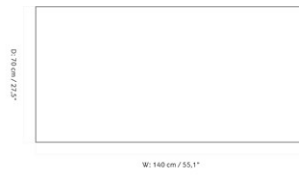

CO TABLE, 140 X 70 CM
Designed by *Norm Architects*

MASTER SKU 1140000PIM
COLLI 1
DIMENSIONS H: 74 cm W: 70 cm
D: 140 cm

CARE INSTRUCTIONS

Discover our product care guide for comprehensive care instructions.

[Download](#)

DESCRIPTION

Find more information in the dedicated product fact sheet for this product.

STOCK OPTION

SKU	VARIANT	INCL. VAT USD	EXCL. VAT USD
1147849	Chrome - Laminate, Creme - NEW	1.840,00	1.840,00
1147539	Black - Laminate, Terra - NEW	1.910,00	1.910,00