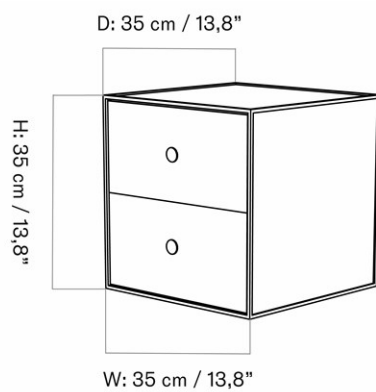

FRAME 35 W/TWO DRAWERS

Designed by *Mogens Lassen*

MASTER SKU	BL39005PIM	
COLLI	1	
DIMENSIONS	H: 35 cm	W: 35 cm
	D: 35 cm	

CARE INSTRUCTIONS

Discover our product care guide for comprehensive care instructions.

[Download](#)

DESCRIPTION

Find more information in the dedicated product fact sheet for this product.

STOCK OPTION

SKU	VARIANT	INCL. VAT USD	EXCL. VAT USD
BL40500	Oak	730,00	730,00

RECOMMENDED COMBINATIONS

SKU	VARIANT	INCL. VAT USD	EXCL. VAT USD
BL40503	Black Stained Ash	730,00	730,00