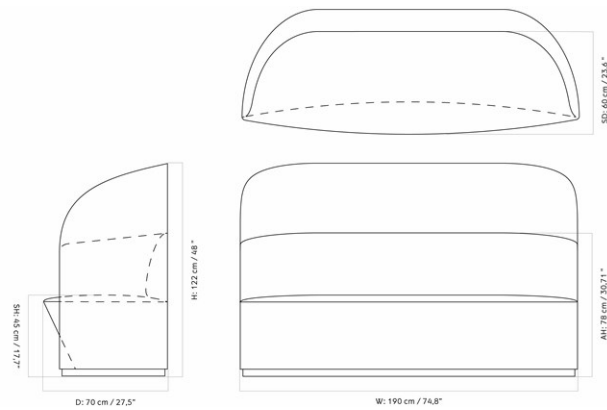

TEAROOM SOFA, HIGH BACK

Designed by *Nick Ross*

MASTER SKU	9607000PIM	
COLLI	1	
DIMENSIONS	H: 122 cm	W: 190 cm
	D: 70 cm	
	SH: 45 cm	SD: 60 cm
	AH: 78 cm	

CARE INSTRUCTIONS

Discover our product care guide for comprehensive care instructions.

[Download](#)

DESCRIPTION

Find more information in the dedicated product fact sheet for this product.

RECOMMENDED COMBINATIONS

SKU	VARIANT	INCL. VAT USD	EXCL. VAT USD
9607003-020N01ZZ	Safire - White, 0006	7.905,00	7.905,00
9607002-024602ZZ	Hallingdal - Beige, 0200	7.090,00	7.090,00
9607001-029W05ZZ	Champion - Green, 1-3114-035	6.270,00	6.270,00
9607000-020000ZZ	Audo Bouclé - Beige, 02	5.470,00	5.470,00
9607003-000N01ZZ	Safire - White, 0006	7.905,00	7.905,00
9607002-004602ZZ	Hallingdal - Beige, 0200	7.090,00	7.090,00

SPEC OPTIONS

MASTER SKU	VARIANT	INCL. VAT USD	EXCL. VAT USD
9607000PIM	Price Category - PC4T <i>Grand Mohair, Danish Art Weaving</i>	8.500,00	8.500,00
9607000PIM	Price Category - PC3T <i>Safire, Sahco, Kvadrat / Vidar 4, Kvadrat / Zero, Sahco, Kvadrat</i>	7.905,00	7.905,00
9607000PIM	Price Category - PC2T <i>Canvas 2, Kvadrat / Fiord, Kvadrat / Hallingdal 65, Kvadrat / Reflect, Kvadrat / Savanna, Kvadrat / Steelcut Trio 3, Kvadrat</i>	7.090,00	7.090,00