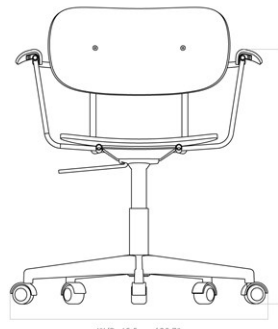

MASTER SKU
 COLLI
 DIMENSIONS

1502019PIM
 1
 H: 78.5 cm W: 65.5 cm
 D: 65.5 cm
 SH: 44 cm SD: 39.5 cm
 AH: 67 cm

CARE INSTRUCTIONS

Discover our product care guide for comprehensive care instructions.

DESCRIPTION