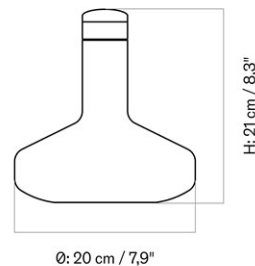

WINE BREATHER COLLECTION

Designed by *Norm Architects/Peter Ørsg*

WINE BREATHER

WINE BREATHER DELUXE

MASTER SKU
COLLI

4681000PIM
4

CARE INSTRUCTIONS

Discover our product care guide for
comprehensive care instructions.

[Download](#)

DESCRIPTION

Find more information in the dedicated
product fact sheet for this product.

STOCK OPTION

SKU	VARIANT	INCL. VAT USD	EXCL. VAT USD
4680069	H22/Ø17 cm - Clear/Steel	110,00	110,00
4683829	H21/Ø22 cm - Clear/Gold	145,00	145,00
4683039	H21/Ø22 cm - Clear/Steel	130,00	130,00
4680949	H22/Ø17 cm - Smoke/Brass	145,00	145,00