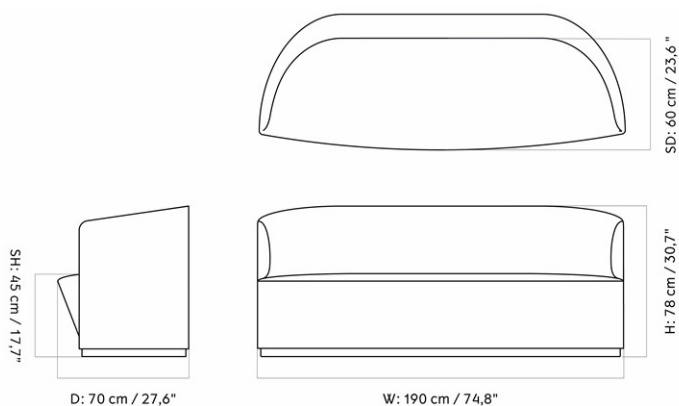

TEAROOM SOFA

Designed by *Nick Ross*

MASTER SKU	9602000PIM
COLLI	1
DIMENSIONS	H: 78 cm W: 190 cm
	D: 70 cm
	SH: 45 cm SD: 60 cm
	AH: 78 cm

CARE INSTRUCTIONS

Discover our product care guide for comprehensive care instructions.

[Download](#)

DESCRIPTION

Find more information in the dedicated product fact sheet for this product.

STOCK OPTION

SKU	VARIANT	INCL. VAT USD	EXCL. VAT USD
9602020-020300ZZ	Audo Bouclé - Beige, 02	4.760,00	4.760,00
9602002-022708ZZ	Savanna - White/Cream, 0202	6.375,00	6.375,00

RECOMMENDED COMBINATIONS

SKU	VARIANT	INCL. VAT USD	EXCL. VAT USD
9602001-02AA00ZZ	Champion - Green, 1-3114-035	5.560,00	5.560,00

SPEC OPTIONS

MASTER SKU	VARIANT	INCL. VAT USD	EXCL. VAT USD
9602000PIM	Price Category - PC0T <i>Audo Bouclé, Audø</i>	4.760,00	4.760,00
9602000PIM	Price Category - PC4T <i>Grand Mohair, Danish Art Weaving</i>	7.785,00	7.785,00
9602000PIM	Price Category - PC3T <i>Safire, Sahco, Kvadrat / Vidar 4, Kvadrat / Zero, Sahco, Kvadrat</i>	7.005,00	7.005,00
9602000PIM	Price Category - PC2T <i>Canvas 2, Kvadrat / Fiord, Kvadrat / Hallingdal 65, Kvadrat / Reflect, Kvadrat / Savanna, Kvadrat / Steelcut Trio 3, Kvadrat</i>	6.375,00	6.375,00