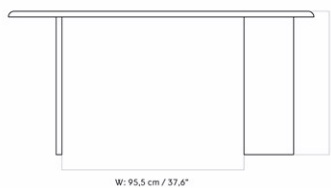

THE ECLIPSE DESK

Designed by *Audo*

MASTER SKU
COLLI
DIMENSIONS

1020000PIM
1
H: 75 cm   W: 160 cm
D: 80 cm

CARE INSTRUCTIONS

Discover our product care guide for comprehensive care instructions.

[Download](#)

DESCRIPTION

Find more information in the dedicated product fact sheet for this product.

STOCK OPTION

SKU	VARIANT	INCL. VAT USD	EXCL. VAT USD
1020039	Natural Oak	3.245,00	3.245,00
1020889	Dark Oak	3.245,00	3.245,00