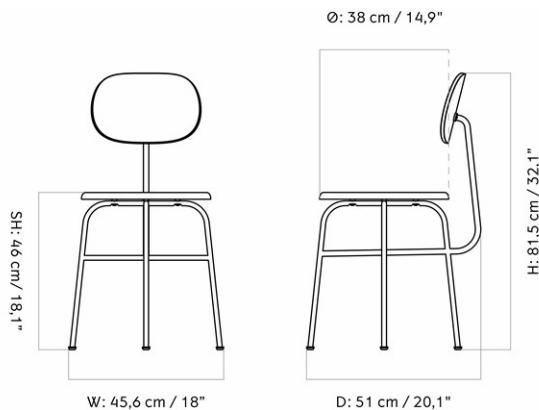

MASTER SKU	8450000PIM	
COLLI	1	
DIMENSIONS	H: 81.5 cm	W: 45.6 cm
	D: 51 cm	
	SH: 46 cm	SD: 38 cm

CARE INSTRUCTIONS

Discover our product care guide for comprehensive care instructions.

[Download](#)

Find more information in the dedicated product fact sheet for this product.