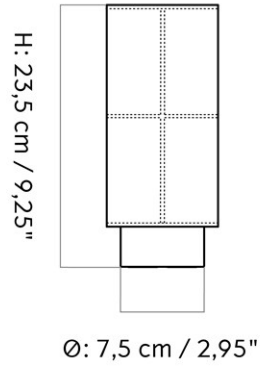

HASHIRA TABLE LAMP, PORTABLE, RAW
Designed by *Norm Architects*

COLLI
DIMENSIONS

1
H: 25.5 cm   Ø: 10, cm

CARE INSTRUCTIONS

Discover our product care guide for comprehensive care instructions.

[Download](#)

DESCRIPTION

Find more information in the dedicated product fact sheet for this product.

SKU	INCL. VAT USD	EXCL. VAT USD
1508699Y	245,00	245,00