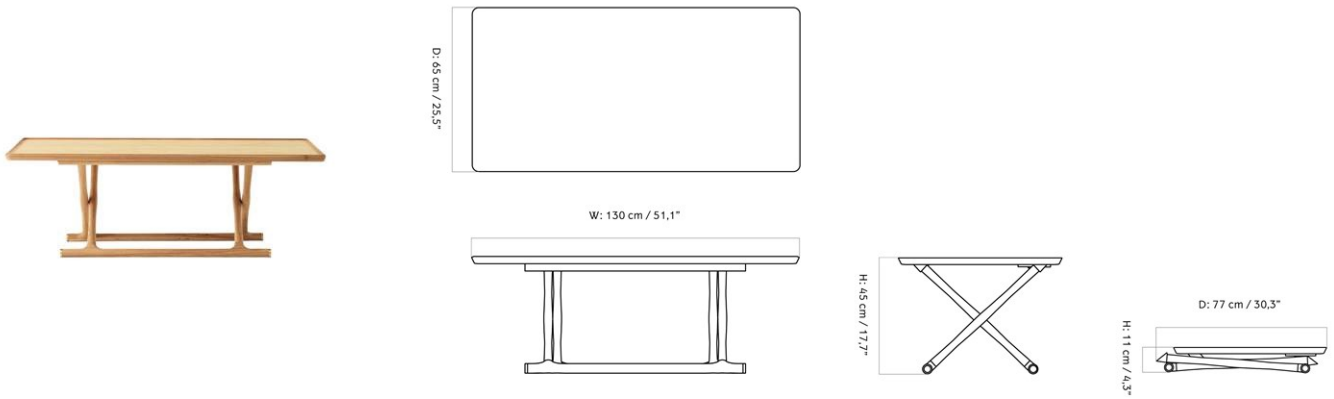

JÄGER LOUNGE TABLE
 Designed by *Mogens Lassen*

MASTER SKU 1103000PIM
 COLLI 1
 DIMENSIONS H: 45 cm W: 130 cm
 D: 65 cm

CARE INSTRUCTIONS

Discover our product care guide for comprehensive care instructions.