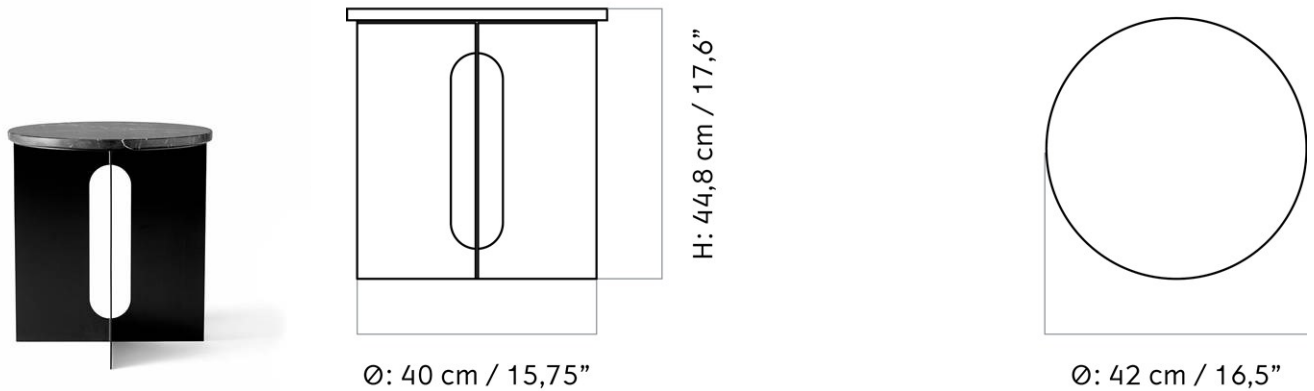

ANDROGYNE SIDE TABLE WITH TABLETOP

Designed by *Danielle Siggerud*

MASTER SKU
COLLI
DIMENSIONS

1108500PIM
1
H: 44.8 cm   W: 40 cm
D: 40 cm
Ø: 40, cm

CARE INSTRUCTIONS

Discover our product care guide for comprehensive care instructions.

[Download](#)

DESCRIPTION

Find more information in the dedicated product fact sheet for this product.

STOCK OPTION

SKU	VARIANT	INCL. VAT USD	EXCL. VAT USD
1109649U	Ivory Steel Base - Crystal Rose Marble	795,00	795,00
1109310U	Ivory Steel Base - Calacatta Viola Marble	1.095,00	1.095,00
1108989U	Black Steel Base - Emperador Dark Marble	795,00	795,00
1108539U	Black Steel Base - Black Marble	795,00	795,00