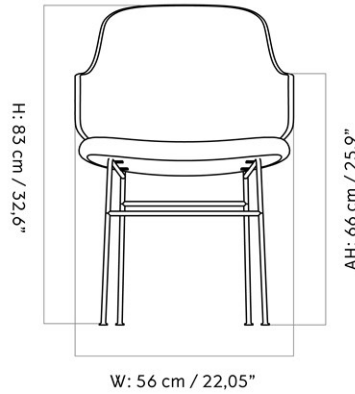

THE PENGUIN DINING CHAIR, BLACK BASE, NATURAL OAK BACK, UPHOLSTERED SEAT
Designed by *Ib Kofod-Larsen Design*

MASTER SKU	1200000PIM	
COLLI	1	
DIMENSIONS	H: 82 cm	W: 56 cm
	D: 56 cm	
	SH: 47 cm	SD: 44.5 cm
	AH: 64.4 cm	

CARE INSTRUCTIONS

Discover our product care guide for comprehensive care instructions.

[Download](#)

Find more information in the dedicated product fact sheet for this product.

DESCRIPTION

RECOMMENDED COMBINATIONS

SKU	VARIANT	INCL. VAT USD	EXCL. VAT USD
1200005-010200ZZ	Dakar - Black, 0842	1.250,00	1.250,00
1200005-010100ZZ	Dakar - Brown, 0329	1.250,00	1.250,00
1200005-010000ZZ	Dakar - Cognac, 0250	1.250,00	1.250,00
1200002-000100ZZ	Hallingdal - Red, 0600	1.075,00	1.075,00
1200002-000000ZZ	Hallingdal - Grey, 0110	1.075,00	1.075,00
1200001-010100ZZ	Re-wool - Yellow/Ochre, 0448	1.045,00	1.045,00
1200001-010000ZZ	Re-wool - Beige, 0218	1.045,00	1.045,00

SPEC OPTIONS

MASTER SKU	VARIANT	INCL. VAT USD	EXCL. VAT USD
1200000PIM	Price Category - PC4L	2.045,00	2.045,00
1200000PIM	Price Category - PC3L <i>Sheepskin Curly, Skandilock</i>	1.785,00	1.785,00
1200000PIM	Price Category - PC4T <i>Grand Mohair, Danish Art Weaving</i>	1.145,00	1.145,00