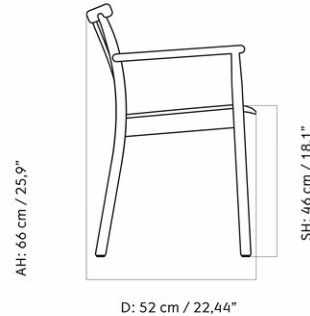

MERKUR DINING CHAIR W/ARMREST, NATURAL OAK BASE AND BACK, UPHOLSTERED SEAT

Designed by *Skogstad & Wærnes*

MASTER SKU	1303000PIM
COLLI	1
DIMENSIONS	H: 78 cm W: 46 cm
	D: 52 cm
	SH: 46 cm SD: 42 cm
	AH: 66 cm

CARE INSTRUCTIONS

Discover our product care guide for comprehensive care instructions.

[Download](#)

DESCRIPTION

Find more information in the dedicated product fact sheet for this product.

STOCK OPTION

SKU	VARIANT	INCL. VAT USD	EXCL. VAT USD
1303002-003G04ZZ	Hallingdal - Beige, 0200	1.305,00	1.305,00

RECOMMENDED COMBINATIONS

SKU	VARIANT	INCL. VAT USD	EXCL. VAT USD
1303005-000300ZZ	Dakar - Cognac, 0250	1.270,00	1.270,00
1303000-000000ZZ	Audo Bouclé - Gold, 06	1.095,00	1.095,00

SPEC OPTIONS

MASTER SKU	VARIANT	INCL. VAT USD	EXCL. VAT USD
1303000PIM	Price Category - PC0L - NEW <i>Sierra, Camo</i>	1.235,00	1.235,00
1303000PIM	Price Category - PC4L	1.700,00	1.700,00
1303000PIM	Price Category - PC3L <i>Sheepskin Curly, Skandilock</i>	1.495,00	1.495,00
1303000PIM	Price Category - PC2L <i>Dunes, Sørensen / Nuance, Sørensen</i>	1.390,00	1.390,00
1303000PIM	Price Category - PC1L <i>Dakar, Nevotex / Envy, Sørensen / Ultra, Sørensen</i>	1.270,00	1.270,00