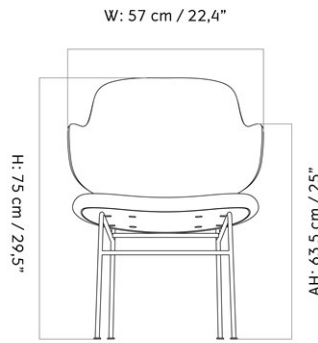

THE PENGUIN LOUNGE CHAIR, UPHOLSTERED SEAT AND BACK
 Designed by *Ib Kofod-Larsen Design*

MASTER SKU	1230000PIM	
COLLI	1	
DIMENSIONS	H: 75 cm	W: 57 cm
	D: 64 cm	
	SH: 42 cm	SD: 44.5 cm
	AH: 63.5 cm	

CARE INSTRUCTIONS