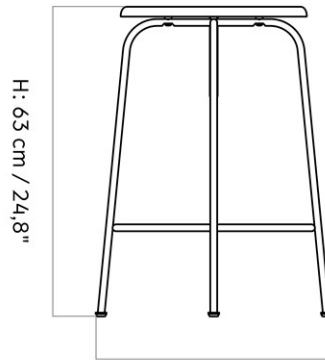

AFTERROOM COUNTER STOOL, OAK

Designed by *Afteroom*

W: 48 cm / 18,9"

Ø: 38 cm / 15"

MASTER SKU	8488039PIM		
COLLI	1		
DIMENSIONS	H: 63 cm	W: 48 cm	
	D: 48 cm		
	SH: 63 cm	SD: 34 cm	

CARE INSTRUCTIONS

Discover our product care guide for comprehensive care instructions.