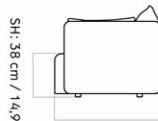

SH: 38 cm / 14.9"

D: 90 cm / 35.4"

SD: 62 cm / 24.4"