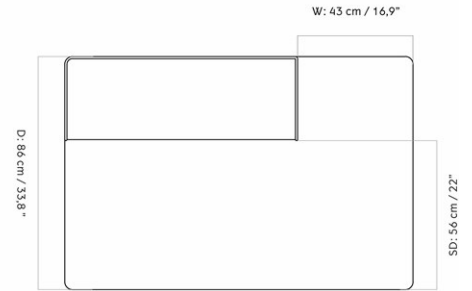

EAVE MODULAR SOFA 86, OPEN END

Designed by *Norm Architects*

MASTER SKU
COLLI
DIMENSIONS

9967000PIM
1
H: 71 cm   W: 129 cm
D: 86 cm
SH: 40.5 cm   SD: 56 cm
AH: cm

CARE INSTRUCTIONS

Discover our product care guide for comprehensive care instructions.

[Download](#)

Find more information in the dedicated product fact sheet for this product.

DESCRIPTION

RECOMMENDED COMBINATIONS

SKU	VARIANT	INCL. VAT USD	EXCL. VAT USD
9967103-051Y01ZZ	Safire - Blue, 0012 - Right	3.420,00	3.420,00
9967103-041Y01ZZ	Safire - Blue, 0012 - Left	3.420,00	3.420,00
9967100-050500ZZ	Audo Bouclé - Dark grey, 16 - Right	2.375,00	2.375,00
9967100-050000ZZ	Audo Bouclé - Beige, 02 - Right	2.375,00	2.375,00
9967100-040500ZZ	Audo Bouclé - Dark grey, 16 - Left	2.375,00	2.375,00
9967100-040000ZZ	Audo Bouclé - Beige, 02 - Left	2.375,00	2.375,00
9967103-051N01ZZ	Safire - Black, 0001 - Right	3.420,00	3.420,00
9967103-041N01ZZ	Safire - Black, 0001 - Left	3.420,00	3.420,00
9967102-052M07ZZ	Savanna - White, 0202 - Right	3.055,00	3.055,00
9967102-042M07ZZ	Savanna - White, 0202 - Left	3.055,00	3.055,00
9967101-050B00ZZ	Champion - Green, 1-3114-035 - Right	2.690,00	2.690,00
9967101-040B00ZZ	Champion - Green, 1-3114-035 - Left	2.690,00	2.690,00
9967100-050300ZZ	Audo Bouclé - Bordeaux, 08 - Right	2.375,00	2.375,00
9967100-050100ZZ	Audo Bouclé - Gold, 06 - Right	2.375,00	2.375,00