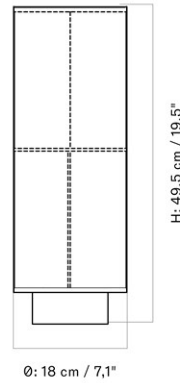

HASHIRA TABLE LAMP

Designed by *Norm Architects*

MASTER SKU 1500009PIM
COLLI 1-2
DIMENSIONS H: 49.5 cm   Ø: 18, cm

CARE INSTRUCTIONS

Discover our product care guide for comprehensive care instructions.

[Download](#)

DESCRIPTION

Find more information in the dedicated product fact sheet for this product.

STOCK OPTION

SKU	VARIANT	COLLI	INCL. VAT USD	EXCL. VAT USD
1500699U	Raw	1	555,00	555,00