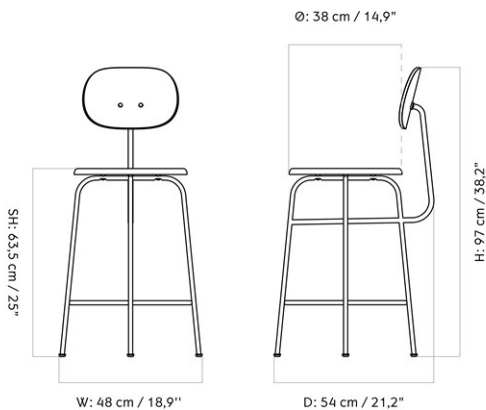

AFTERROOM COUNTER CHAIR PLUS, BLACK BASE, UPHOLSTERED SEAT, VENEER BACK

Designed by *Afteroom*

MASTER SKU	8484000PIM	
COLLI	1	
DIMENSIONS	H: 97 cm	W: 48 cm
	D: 54 cm	
	SH: 64 cm	SD: 34 cm

CARE INSTRUCTIONS

Discover our product care guide for comprehensive care instructions.

[Download](#)

Find more information in the dedicated product fact sheet for this product.

DESCRIPTION

RECOMMENDED COMBINATIONS

SKU	VARIANT	INCL. VAT USD	EXCL. VAT USD
8484009-020R00ZZ	Sierra - Black, 1001 - Black - NEW	940,00	940,00
8484009-000100ZZ	Sierra - Stone, 1611 - Natural Oak - NEW	940,00	940,00
8484000-000100ZZ	Audo Bouclé - Gold, 06 - Natural Oak - NEW	815,00	815,00

SPEC OPTIONS

MASTER SKU	VARIANT	INCL. VAT USD	EXCL. VAT USD
8484000PIM	Price Category - PCCOM - NEW	940,00	940,00
8484000PIM	Price Category - PC0L - NEW <i>Sierra, Camo</i>	940,00	940,00
8484000PIM	Price Category - PC4L - NEW	1.165,00	1.165,00
8484000PIM	Price Category - PC3L - NEW <i>Sheepskin Curly, Skandilock</i>	1.095,00	1.095,00
8484000PIM	Price Category - PC2L - NEW <i>Dunes, Sørensen / Nuance, Sørensen</i>	1.025,00	1.025,00
8484000PIM	Price Category - PC1L - NEW <i>Dakar, Nevotex / Envy, Sørensen / Ultra, Sørensen</i>	990,00	990,00
8484000PIM	Price Category - PC4T - NEW <i>Grand Mohair, Danish Art Weaving</i>	1.025,00	1.025,00