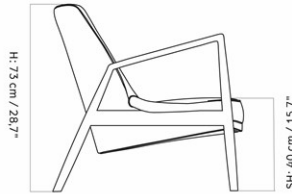

QUICK SHIP

SKU	VARIANT	INCL. VAT USD	EXCL. VAT USD
1500007-000G02ZZ	Natural Oak - Sheepskin - Honey	11.855,00	11.855,00
1500007-000E02ZZ	Natural Oak - Sheepskin - Moonlight	11.855,00	11.855,00

THE SEAL LOUNGE CHAIR, WALNUT BASE, LOW BACK
 Designed by *Ib Kofod-Larsen Design*