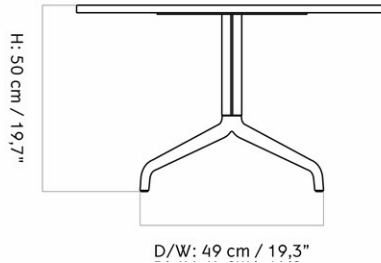

HARBOUR COLUMN LOUNGE TABLE

Designed by *Norm Architects*

MASTER SKU
COLLI
DIMENSIONS

9300000PIM
1
H: 50 cm   W: 80 cm
D: 80 cm
Ø: 80, cm

CARE INSTRUCTIONS

Discover our product care guide for comprehensive care instructions.

[Download](#)

Find more information in the dedicated product fact sheet for this product.

DESCRIPTION

STOCK OPTION

SKU	VARIANT	INCL. VAT USD	EXCL. VAT USD
9303139	Black Steel Star Base - Kunis Breccia Stone	1.900,00	1.900,00

RECOMMENDED COMBINATIONS

SKU	VARIANT	INCL. VAT USD	EXCL. VAT USD
9303149	Black Steel Star Base - Charcoal Linoleum Top	1.255,00	1.255,00
9303659	Black Steel Star Base - Estremoz Marble Off White Top	1.640,00	1.640,00
9303539	Black Steel Star Base - Black Painted Oak Veneer Top	1.255,00	1.255,00