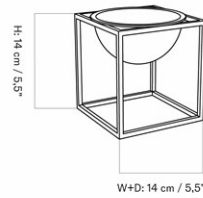

KUBUS BOWL

Designed by *Søren Lassen*

KUBUS BOWL MINI

KUBUS BOWL SMALL

MASTER SKU
COLLI

BL2000PIM
2-4

CARE INSTRUCTIONS

Discover our product care guide for comprehensive care instructions.

[Download](#)

DESCRIPTION

Find more information in the dedicated product fact sheet for this product.

STOCK OPTION

SKU	VARIANT	COLLI	INCL. VAT USD	EXCL. VAT USD
BL20701	Small - Gold Plated	2	330,00	330,00
BL20702	Large - Gold Plated	2	675,00	675,00
BL20700	Mini - Gold Plated	4	135,00	135,00
BL20002	Large - Black	2	415,00	415,00
BL20001	Small - Black	2	230,00	230,00
BL20000	Mini - Black	4	115,00	115,00