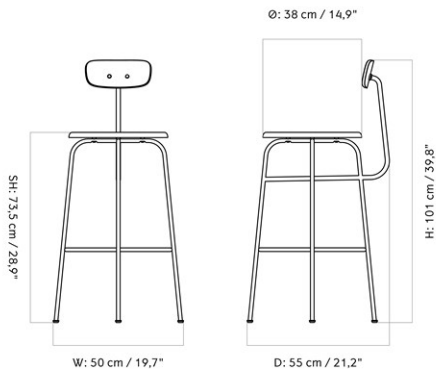

COLLI	1		
DIMENSIONS	H: 101 cm	W: 50 cm	
	D: 55 cm		
	SH: 73.5 cm		

CARE INSTRUCTIONS

Discover our product care guide for comprehensive care instructions.

[Download](#)

DESCRIPTION

Find more information in the dedicated product fact sheet for this product.