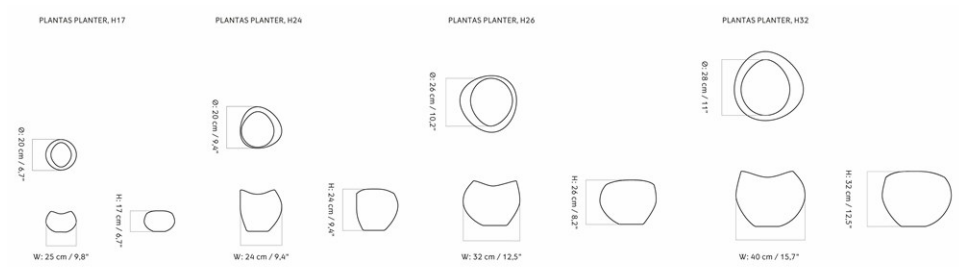

PLANTAS PLANTER

Designed by *Audo*

MASTER SKU
COLLI

4840000PIM
1-2

CARE INSTRUCTIONS

Discover our product care guide for comprehensive care instructions.

[Download](#)

DESCRIPTION

Find more information in the dedicated product fact sheet for this product.

STOCK OPTION

SKU	VARIANT	COLLI	INCL. VAT USD	EXCL. VAT USD
4838649	H32 cm	1	520,00	520,00
4837649	H26 cm	1	315,00	315,00
4836649	H24 cm	2	225,00	225,00
4835649	H17 cm	2	210,00	210,00