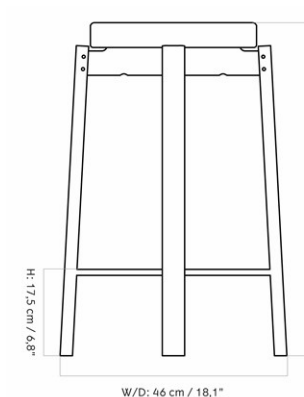

PASSAGE COUNTER STOOL, WALNUT BASE, UPHOLSTERED SEAT, STEEL RING

Designed by *Kroeyer-Saetter-Lassen*

MASTER SKU	1513200PIM	
COLLI	1	
DIMENSIONS	H: 66 cm	W: 46 cm
	D: 46 cm	
	SH: 66 cm	SD: 33.5 cm

CARE INSTRUCTIONS

Discover our product care guide for comprehensive care instructions.

[Download](#)

Find more information in the dedicated product fact sheet for this product.

DESCRIPTION

RECOMMENDED COMBINATIONS

SKU	VARIANT	INCL. VAT USD	EXCL. VAT USD
1513203-020P00ZZ	Vidar - Burgundy, 0693 - Stainless Steel Ring - NEW	1.425,00	1.425,00
1513203-020G00ZZ	Vidar - Pink, 0526 - Stainless Steel Ring - NEW	1.425,00	1.425,00

SPEC OPTIONS

MASTER SKU	VARIANT	INCL. VAT USD	EXCL. VAT USD
1513200PIM	Price Category - PCCOM - NEW	1.320,00	1.320,00
1513200PIM	Price Category - PC0L - NEW <i>Sierra, Camo</i>	1.130,00	1.130,00
1513200PIM	Price Category - PC4L - NEW	1.770,00	1.770,00
1513200PIM	Price Category - PC3L - NEW <i>Sheepskin Curly, Skandilock</i>	1.495,00	1.495,00
1513200PIM	Price Category - PC2L - NEW <i>Dunes, Sørensen / Nuance, Sørensen</i>	1.410,00	1.410,00
1513200PIM	Price Category - PC1L - NEW <i>Dakar, Nevotex / Envy, Sørensen / Ultra, Sørensen</i>	1.270,00	1.270,00
1513200PIM	Price Category - PC4T - NEW <i>Grand Mohair, Danish Art Weaving</i>	1.495,00	1.495,00