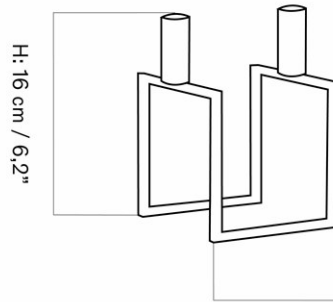

W+D: 10 cm / 3,9"

MASTER SKU
COLLIBL16000PIM
4

CARE INSTRUCTIONS

Discover our product care guide for comprehensive care instructions.

[Download](#)

DESCRIPTION

Find more information in the dedicated product fact sheet for this product.