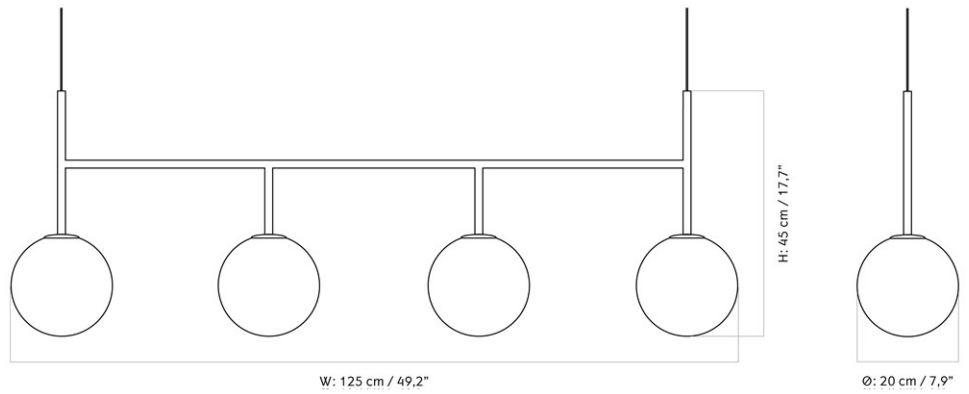

TR BULB SUSPENSION FRAME

Designed by *Tim Rundle*

MASTER SKU
COLLI

1485000PIM
1

CARE INSTRUCTIONS

Discover our product care guide for comprehensive care instructions.

[Download](#)

DESCRIPTION

Find more information in the dedicated product fact sheet for this product.

STOCK OPTION

SKU	VARIANT	INCL. VAT USD	EXCL. VAT USD
1495639U	Matt Bulb	1.705,00	1.705,00