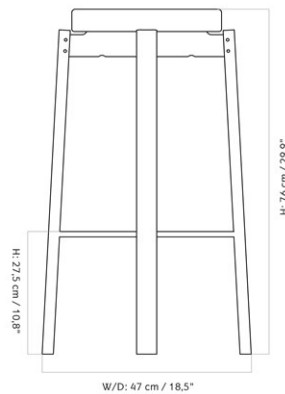

PASSAGE BAR STOOL, NATURAL OAK BASE, UPHOLSTERED SEAT, BRASS RING

Designed by *Kroeyer-Saetter-Lassen*

MASTER SKU	1513800PIM	
COLLI	1	
DIMENSIONS	H: 76 cm	W: 47 cm
	D: 47 cm	
	SH: 76 cm	SD: 33.5 cm

CARE INSTRUCTIONS

Discover our product care guide for comprehensive care instructions.

[Download](#)

Find more information in the dedicated product fact sheet for this product.

DESCRIPTION

SPEC OPTIONS

MASTER SKU	VARIANT	INCL. VAT USD	EXCL. VAT USD
1513800PIM	Price Category - PCCOM - NEW	1.305,00	1.305,00
1513800PIM	Price Category - PC0L - NEW <i>Sierra, Camo</i>	1.110,00	1.110,00
1513800PIM	Price Category - PC4L - NEW	1.750,00	1.750,00
1513800PIM	Price Category - PC3L - NEW <i>Sheepskin Curly, Skandilock</i>	1.495,00	1.495,00
1513800PIM	Price Category - PC2L - NEW <i>Dunes, Sørensen / Nuance, Sørensen</i>	1.390,00	1.390,00
1513800PIM	Price Category - PC1L - NEW <i>Dakar, Nevotex / Envy, Sørensen / Ultra, Sørensen</i>	1.250,00	1.250,00
1513800PIM	Price Category - PC4T - NEW <i>Grand Mohair, Danish Art Weaving</i>	1.495,00	1.495,00
1513800PIM	Price Category - PC3T - NEW <i>Safire, Sahco, Kvadrat / Vidar 4, Kvadrat / Zero, Sahco, Kvadrat</i>	1.425,00	1.425,00
1513800PIM	Price Category - PC2T - NEW <i>Canvas 2, Kvadrat / Fiord, Kvadrat / Hallingdal 65, Kvadrat / Reflect, Kvadrat / Savanna, Kvadrat / Steelcut Trio 3, Kvadrat</i>	1.305,00	1.305,00
1513800PIM	Price Category - PC1T - NEW <i>Barnum Bouclé, Audo / Champion, JAB / Illusion, Nevotex / Maple, Kvadrat / Remix, Kvadrat / Re-wool, Kvadrat</i>	1.215,00	1.215,00