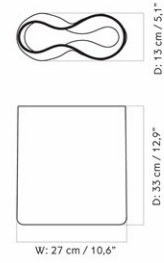

AER COLLECTION

Designed by *Gabriel Tan*

AER BOWL

AER VASE, 19

AER VASE, 33

MASTER SKU 4730000PIM
COLLI 1-2

CARE INSTRUCTIONS

Discover our product care guide for comprehensive care instructions.

[Download](#)

DESCRIPTION

Find more information in the dedicated product fact sheet for this product.

STOCK OPTION

SKU	VARIANT	COLLI	INCL. VAT USD	EXCL. VAT USD
4735949	H19 cm	2	145,00	145,00
4730949	H9 cm	2	220,00	220,00
4737949	H49 cm	1	415,00	415,00
4736949	H33 cm	1	275,00	275,00