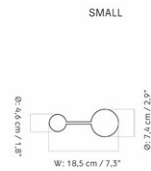

AFTERROOM COAT HANGER

Designed by *Afteroom*

MASTER SKU
COLLI

8900000PIM
2-4

CARE INSTRUCTIONS

Discover our product care guide for comprehensive care instructions.

[Download](#)

DESCRIPTION

Find more information in the dedicated product fact sheet for this product.

STOCK OPTION

SKU	VARIANT	COLLI	INCL. VAT USD	EXCL. VAT USD
8910579	Small - Black/Brass	4	105,00	105,00
8910539	Small - Black	4	105,00	105,00
8900639	Medium - White	2	175,00	175,00
8900579	Medium - Black/Brass	2	175,00	175,00
8900539	Medium - Black	2	175,00	175,00