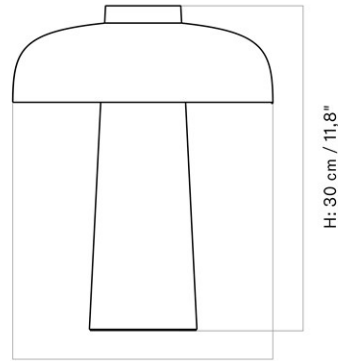

REVERSE TABLE LAMP

Designed by *Aleksandar Lazic*

Ø: 24 / 10 cm / 9,4" / 3,9"

H: 30 cm / 11,8"

MASTER SKU 1410600PIM
COLLI 2
DIMENSIONS H: 30 cm Ø: 24, cm

CARE INSTRUCTIONS

Discover our product care guide for comprehensive care instructions.

[Download](#)

DESCRIPTION

Find more information in the dedicated product fact sheet for this product.

STOCK OPTION

SKU	VARIANT	INCL. VAT USD	EXCL. VAT USD
1410619Y	Bronzed Brass	815,00	815,00