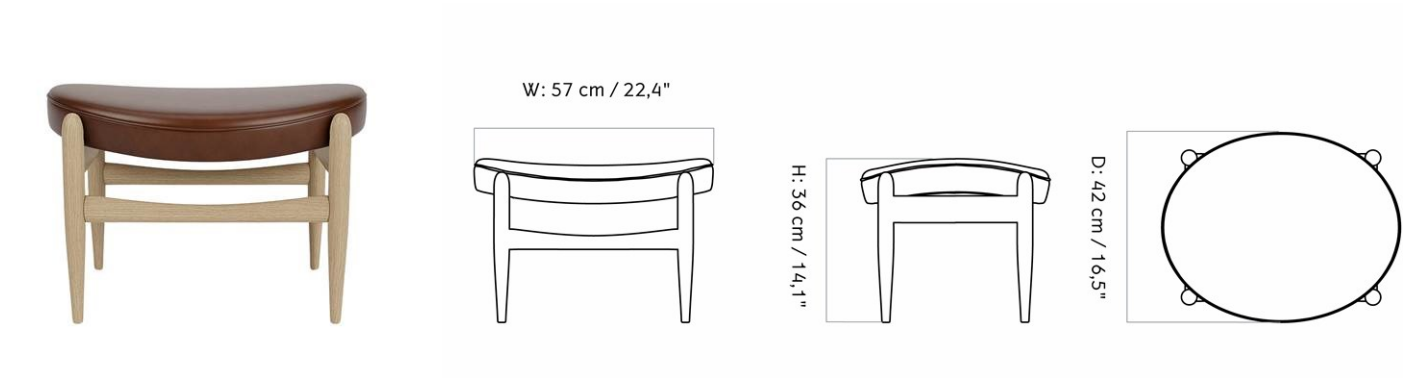

ELIZABETH OTTOMAN, NATURAL OAK BASE
 Designed by *Ib Kofod-Larsen Design*

MASTER SKU	1209000PIM	CARE INSTRUCTIONS	Discover our product care guide for comprehensive care instructions.
COLLI	1		Download
DIMENSIONS	H: 36 cm W: 57 cm	DESCRIPTION	Find more information in the dedicated product fact sheet for this product.
	D: 42 cm		