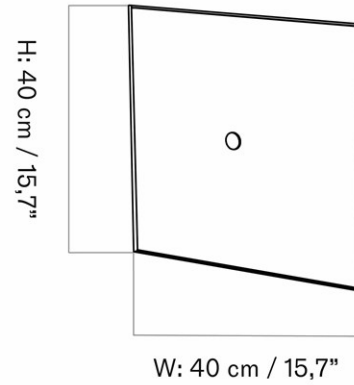

DOOR FOR FRAME 42

Designed by *Mogens Lassen*

MASTER SKU	BL39024PIM
COLLI	1
DIMENSIONS	H: 40 cm W: 40 cm D: 1 cm

CARE INSTRUCTIONS

Discover our product care guide for comprehensive care instructions.

[Download](#)

DESCRIPTION

Find more information in the dedicated product fact sheet for this product.

RECOMMENDED COMBINATIONS

SKU	VARIANT	INCL. VAT USD	EXCL. VAT USD
BL39766	Sand	85,00	85,00