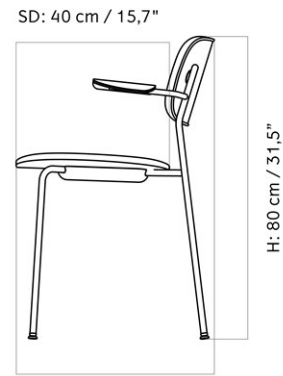

D: 50,5 cm / 19,9"

MASTER SKU
COLLI
DIMENSIONS

1115000PIM
1
H: 80 cm   W: 62 cm
D: 50.5 cm
SH: 48 cm   SD: 39.5 cm
AH: 68 cm

CARE INSTRUCTIONS

Discover our product care guide for comprehensive care instructions.

[Download](#)

Find more information in the dedicated product fact sheet for this product.

DESCRIPTION

RECOMMENDED COMBINATIONS

SKU	VARIANT	INCL. VAT USD	EXCL. VAT USD
1115009-010R00ZZ	Sierra - Black, 1001 - Dark Stained Oak - NEW	955,00	955,00
1115001-00H009ZZ	Re-wool - Black, 0198 - Black Oak - NEW	850,00	850,00

SPEC OPTIONS

MASTER SKU	VARIANT	INCL. VAT USD	EXCL. VAT USD
1115000PIM	Price Category - PC0L - NEW <i>Sierra, Camo</i>	955,00	955,00
1115000PIM	Price Category - PC0T <i>Audo Bouclé, Audø</i>	745,00	745,00
1115000PIM	Price Category - PC4T <i>Grand Mohair, Danish Art Weaving</i>	1.285,00	1.285,00
1115000PIM	Price Category - PC4L	1.560,00	1.560,00
1115000PIM	Price Category - PC3L <i>Sheepskin Curly, Skandilock</i>	1.305,00	1.305,00
1115000PIM	Price Category - PC2L <i>Dunes, Sørensen / Nuance, Sørensen</i>	1.165,00	1.165,00
1115000PIM	Price Category - PC1L <i>Dakar, Nevotex / Envy, Sørensen / Ultra, Sørensen</i>	1.045,00	1.045,00