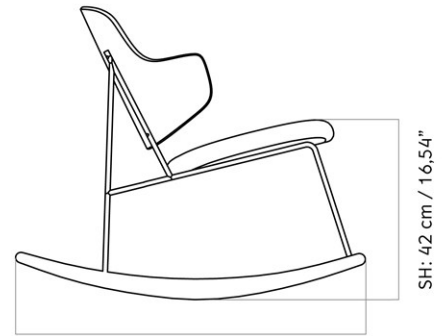

D: 85 cm / 33,46"

MASTER SKU	1204000PIM
COLLI	0-1
DIMENSIONS	H: 74 cm W: 56 cm
	D: 85 cm
	SH: 42 cm SD: 44.5 cm
	AH: 59.6 cm

CARE INSTRUCTIONS

Discover our product care guide for comprehensive care instructions.

[Download](#)

Find more information in the dedicated product fact sheet for this product.

DESCRIPTION

RECOMMENDED COMBINATIONS

SKU	VARIANT	COLLI	INCL. VAT USD	EXCL. VAT USD
1206025-01ZZZZZ	Oiled Natural Oak	0	1.270,00	1.270,00
1204005-040200ZZ	Dakar - Black, 0842	1	1.905,00	1.905,00
1204005-040100ZZ	Dakar - Brown, 0329	1	1.905,00	1.905,00
1204005-040000ZZ	Dakar - Cognac, 0250	1	1.905,00	1.905,00
1204002-040100ZZ	Hallingdal - Red, 0600	1	1.645,00	1.645,00
1204002-040000ZZ	Hallingdal - Grey, 0110	1	1.645,00	1.645,00
1204001-040100ZZ	Re-wool - Yellow/Ochre, 0448	1	1.595,00	1.595,00
1204001-040000ZZ	Re-wool - Beige, 0218	1	1.595,00	1.595,00

SPEC OPTIONS

MASTER SKU	VARIANT	COLLI	INCL. VAT USD	EXCL. VAT USD
1204000PIM	Price Category - PC4L	1	2.690,00	2.690,00
1204000PIM	Price Category - PC3L <i>Sheepskin Curly, Skandilock</i>	1	2.430,00	2.430,00
1204000PIM	Price Category - PC4T <i>Grand Mohair, Danish Art Weaving</i>	1	1.805,00	1.805,00