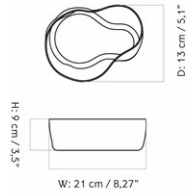

AER VASE, 19