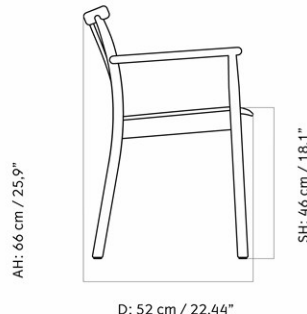

MASTER SKU
COLLI
DIMENSIONS

1300040PIM
1
H: 78 cm W: 46 cm
D: 52 cm
SH: 46 cm SD: 42 cm

CARE INSTRUCTIONS

Discover our product care guide for comprehensive care instructions.

[Download](#)

DESCRIPTION

Find more information in the dedicated product fact sheet for this product.

1300030PIM
1
H: 78 cm
D: 52 cm
SH: 46 cm
AH: 66 cm

W: 46 cm

SD: 42 cm

CARE INSTRUCTIONS

Discover our product care guide for comprehensive care instructions.

[Download](#)

DESCRIPTION

Find more information in the dedicated product fact sheet for this product.

MASTER SKU	1304000PIM
COLLI	1
DIMENSIONS	H: 78 cm W: 46 cm
	D: 52 cm
	SH: 46 cm SD: 42 cm
	AH: 66 cm

CARE INSTRUCTIONS

Discover our product care guide for comprehensive care instructions.

[Download](#)

Find more information in the dedicated product fact sheet for this product.