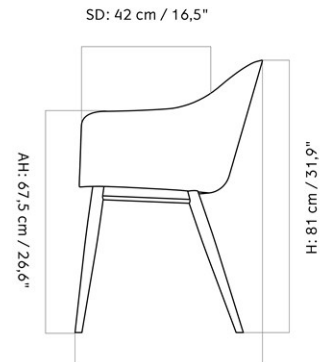

Designed by *Norm Architects*

W: 58,5 cm / 23"

SD: 42 cm / 16,5"

AH: 67,5 cm / 26,6"

H: 81 cm / 31,9"

D: 57,5 cm / 22,6"

MASTER SKU	9352000PIM
COLLI	1
DIMENSIONS	H: 81 cm W: 58.5 cm
	D: 57.5 cm
	SH: 48 cm SD: 42 cm
	AH: 67.5 cm