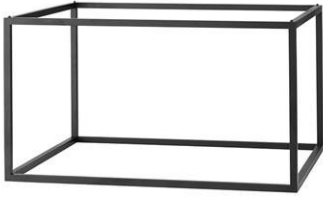

BASE FOR FRAME 49

Designed by *Mogens Lassen*

MASTER SKU	BL39029PIM
COLLI	1
DIMENSIONS	H: 28 cm W: 42 cm D: 49 cm

CARE INSTRUCTIONS

Discover our product care guide for comprehensive care instructions.

[Download](#)

DESCRIPTION

Find more information in the dedicated product fact sheet for this product.

STOCK OPTION

SKU	VARIANT	INCL. VAT USD	EXCL. VAT USD
BL40700	H28 cm	295,00	295,00