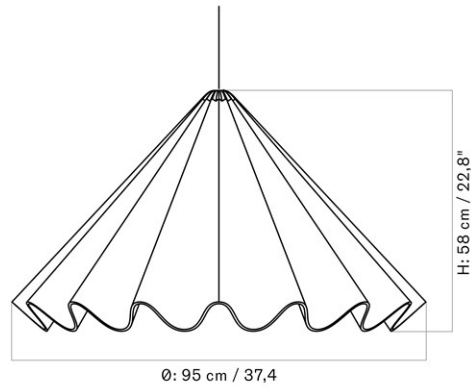

DANCING PENDANT

Designed by *Iskos-Berlin*

MASTER SKU
COLLI

1600000PIM
1

CARE INSTRUCTIONS

Discover our product care guide for comprehensive care instructions.

[Download](#)

DESCRIPTION

Find more information in the dedicated product fact sheet for this product.

STOCK OPTION

SKU	VARIANT	INCL. VAT USD	EXCL. VAT USD
1600659U	Off White	1.195,00	1.195,00