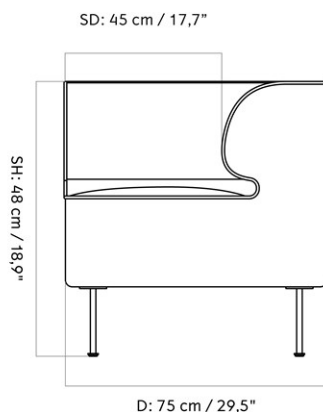

EAVE DINING SOFA CORNER

Designed by *Norm Architects*

MASTER SKU	9973000PIM	
COLLI	1	
DIMENSIONS	H: 79 cm	W: 75 cm
	D: 75 cm	
	SH: 48 cm	SD: 45 cm
	AH: 70 cm	

CARE INSTRUCTIONS

Discover our product care guide for comprehensive care instructions.

[Download](#)

Find more information in the dedicated product fact sheet for this product.

DESCRIPTION

RECOMMENDED COMBINATIONS

SKU	VARIANT	INCL. VAT USD	EXCL. VAT USD
9973002-058V03ZZ	Fiord - Green, 0961 - Right Corner	3.005,00	3.005,00
9973002-048V03ZZ	Fiord - Green, 0961 - Left Corner	3.005,00	3.005,00

SPEC OPTIONS

MASTER SKU	VARIANT	INCL. VAT USD	EXCL. VAT USD
9973000PIM	Price Category - PC4T <i>Grand Mohair, Danish Art Weaving</i>	3.595,00	3.595,00
9973000PIM	Price Category - PC3T <i>Safire, Sahco, Kvadrat / Vidar 4, Kvadrat</i>	3.350,00	3.350,00
9973000PIM	Price Category - PC2T <i>Canvas 2, Kvadrat / Fiord, Kvadrat / Hallingdal 65, Kvadrat / Reflect, Kvadrat / Savanna, Kvadrat / Steelcut Trio 3, Kvadrat</i>	3.005,00	3.005,00
9973000PIM	Price Category - PC1T <i>Barnum Bouclé, Audo / Champion, JAB / Illusion, Nevotex / Maple , Kvadrat / Remix, Kvadrat / Re-wool, Kvadrat</i>	2.360,00	2.360,00
9973000PIM	Price Category - PC0T <i>Audo Bouclé, Audo</i>	2.080,00	2.080,00