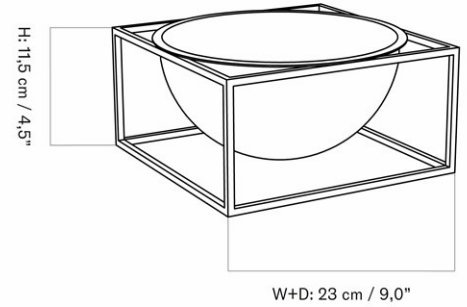

KUBUS BOWL CENTERPIECE

Designed by *Søren Lassen*

MASTER SKU
COLLI

BL23000PIM
4

CARE INSTRUCTIONS

Discover our product care guide for comprehensive care instructions.

[Download](#)

DESCRIPTION

Find more information in the dedicated product fact sheet for this product.

STOCK OPTION

SKU	VARIANT	INCL. VAT USD	EXCL. VAT USD
BL23702	Large - Gold Plated	675,00	675,00
BL23701	Small - Gold Plated	330,00	330,00
BL23002	Large - Black	415,00	415,00
BL23001	Small - Black	230,00	230,00