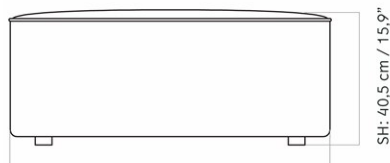

EAVE MODULAR SOFA 96, POUF

Designed by *Norm Architects*

W: 96 cm / 37,7 "