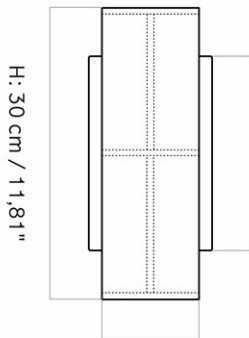

HASHIRA WALL LAMP
Designed by *Norm Architects*

H: 30 cm / 11,81"

Ø: 10 cm / 3,94"