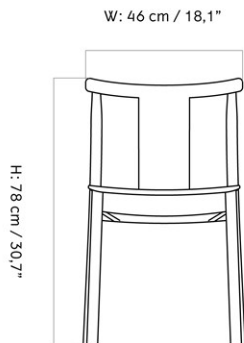

MERKUR DINING CHAIR, OAK SEAT AND BACK

Designed by *Skogstad & Wærnes*

MASTER SKU
COLLI
DIMENSIONS

1300040PIM
1
H: 78 cm   W: 46 cm
D: 52 cm
SH: 46 cm   SD: 42 cm

CARE INSTRUCTIONS

Discover our product care guide for comprehensive care instructions.

[Download](#)

DESCRIPTION

Find more information in the dedicated product fact sheet for this product.

QUICK SHIP

SKU	VARIANT	INCL. VAT USD	EXCL. VAT USD
130001	Black	815,00	815,00
130000	Natural oak	815,00	815,00