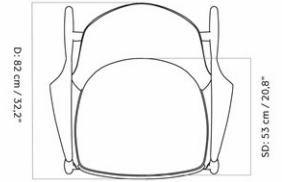

THE SEAL LOUNGE CHAIR, NATURAL OAK BASE, HIGH BACK
Designed by *Ib Kofod-Larsen Design*

MASTER SKU	1223000PIM
COLLI	1
DIMENSIONS	H: 92 cm W: 80 cm D: 82 cm SH: 40 cm SD: 53 cm AH: 61 cm

CARE INSTRUCTIONS

Discover our product care guide for comprehensive care instructions.

[Download](#)

DESCRIPTION

Find more information in the dedicated product fact sheet for this product.

RECOMMENDED COMBINATIONS

SKU	VARIANT	INCL. VAT USD	EXCL. VAT USD
1223001-000000ZZ	Re-wool - Beige, 0218	6.900,00	6.900,00
1223005-000000ZZ	Dakar - Brown, 0329	7.840,00	7.840,00
1223005-000A00ZZ	Dakar - Black, 0842	7.840,00	7.840,00

SPEC OPTIONS

MASTER SKU	VARIANT	INCL. VAT USD	EXCL. VAT USD
1223000PIM	Price Category - PC4L	8.810,00	8.810,00
1223000PIM	Price Category - PC3L <i>Sheepskin Curly, Skandilock</i>	8.430,00	8.430,00
1223000PIM	Price Category - PC4T <i>Grand Mohair, Danish Art Weaving</i>	7.840,00	7.840,00
1223000PIM	Price Category - PC3T <i>Safire, Sahco, Kvadrat / Vidar 4, Kvadrat / Zero, Sahco, Kvadrat</i>	7.455,00	7.455,00
1223000PIM	Price Category - PC0T <i>Audo Bouclé, Audø</i>	6.605,00	6.605,00
1223000PIM	Price Category - PC2L <i>Dunes, Sørensen / Nuance, Sørensen</i>	8.135,00	8.135,00