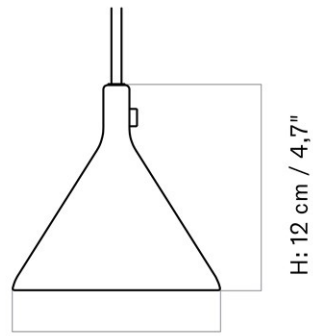

CAST PENDANT

Designed by *Thomas Chung & Jordan Murphy*

Ø: 12 cm / 4,7"

H: 12 cm / 4,7"

MASTER SKU
COLLI1210000PIM
2-4

CARE INSTRUCTIONS

Discover our product care guide for comprehensive care instructions.

[Download](#)