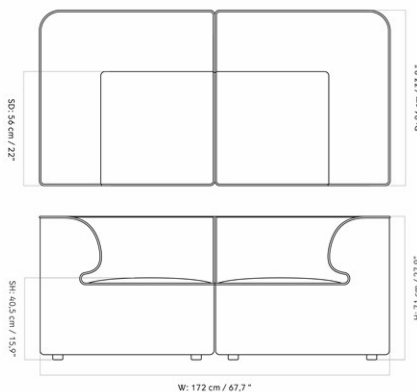

EAVE MODULAR SOFA 86, 2 SEATER, CONFIGURATION 1

Designed by *Norm Architects*

MASTER SKU	9975000PIM
COLLI	1
DIMENSIONS	H: 71 cm W: 172 cm
	D: 86 cm
	SH: 40.5 cm SD: 56 cm
	AH: 70 cm

CARE INSTRUCTIONS

Discover our product care guide for comprehensive care instructions.

[Download](#)

DESCRIPTION

Find more information in the dedicated product fact sheet for this product.

RECOMMENDED COMBINATIONS

SKU	VARIANT	INCL. VAT USD	EXCL. VAT USD
9975003-000000ZZ	Safire - Black, 0001	6.815,00	6.815,00
9975003-000B00ZZ	Safire - Blue, 0012	6.815,00	6.815,00
9975001-020H05ZZ	Champion - Green, 1-3114-035	4.905,00	4.905,00
9975000-020600ZZ	Audo Bouclé - Bordeaux, 08	4.245,00	4.245,00
9975000-020500ZZ	Audo Bouclé - Gold, 06	4.245,00	4.245,00
9975000-020300ZZ	Audo Bouclé - Dark grey, 16	4.245,00	4.245,00
9975003-010B00ZZ	Safire - Blue, 0012	6.815,00	6.815,00

SPEC OPTIONS

MASTER SKU	VARIANT	INCL. VAT USD	EXCL. VAT USD
9975000PIM	Price Category - PC4T <i>Grand Mohair, Danish Art Weaving</i>	7.475,00	7.475,00
9975000PIM	Price Category - PC3T <i>Safire, Sahco, Kvadrat / Vidar 4, Kvadrat</i>	6.815,00	6.815,00
9975000PIM	Price Category - PC2T <i>Canvas 2, Kvadrat / Fiord, Kvadrat / Hallingdal 65, Kvadrat / Reflect, Kvadrat / Savanna, Kvadrat / Steelcut Trio 3, Kvadrat</i>	6.155,00	6.155,00