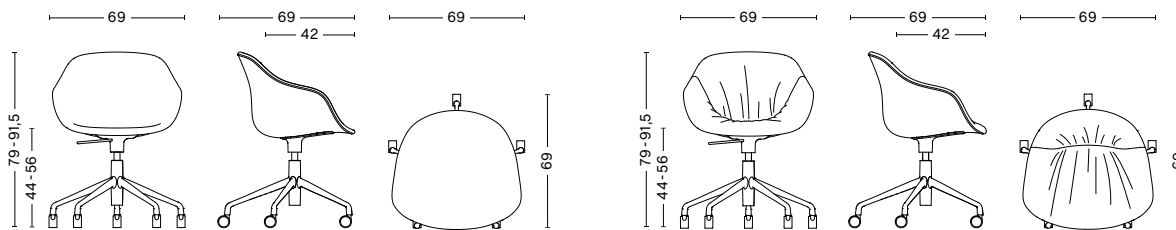

### HIGHLIGHTS

- Part of a multi-functional indoor family of dining and conference chairs, office chairs, bar stools, lounge chairs, tables, an ottoman and a sofa.
- The curved shell has a slightly higher back and a deep generous seat.
- Lower armrests offer good support, whilst enabling the chair to fit underneath a table.
- All shells are made from 100% recycled post-consumer plastic.
- The 5-legged base is equipped with a semi-automatic gas lift.
- Adjustable seat height varies from 44 to 56 cm
- Available with full upholstery, a standard and a soft quilted version in all standard fabrics and leathers.
- The 5-star base comes in two finishes.
- Other base options are: Moulded plywood base, solid wood base, 4-star swivel base and 4-leg steel tube base.
- Suitable for a wide variety of private and public environments.
- Qualified for contract use.

### DIMENSIONS

AAC 253  
WIDTH 69 CM  
DEPTH 69 CM  
HEIGHT 79-91,5 CM  
SEAT HEIGHT 44-56 CM  
SEAT DEPTH 42 CM

AAC 253 SOFT  
WIDTH 69 CM  
DEPTH 69 CM  
HEIGHT 79-91,5 CM  
SEAT HEIGHT 44-56 CM  
SEAT DEPTH 42 CM