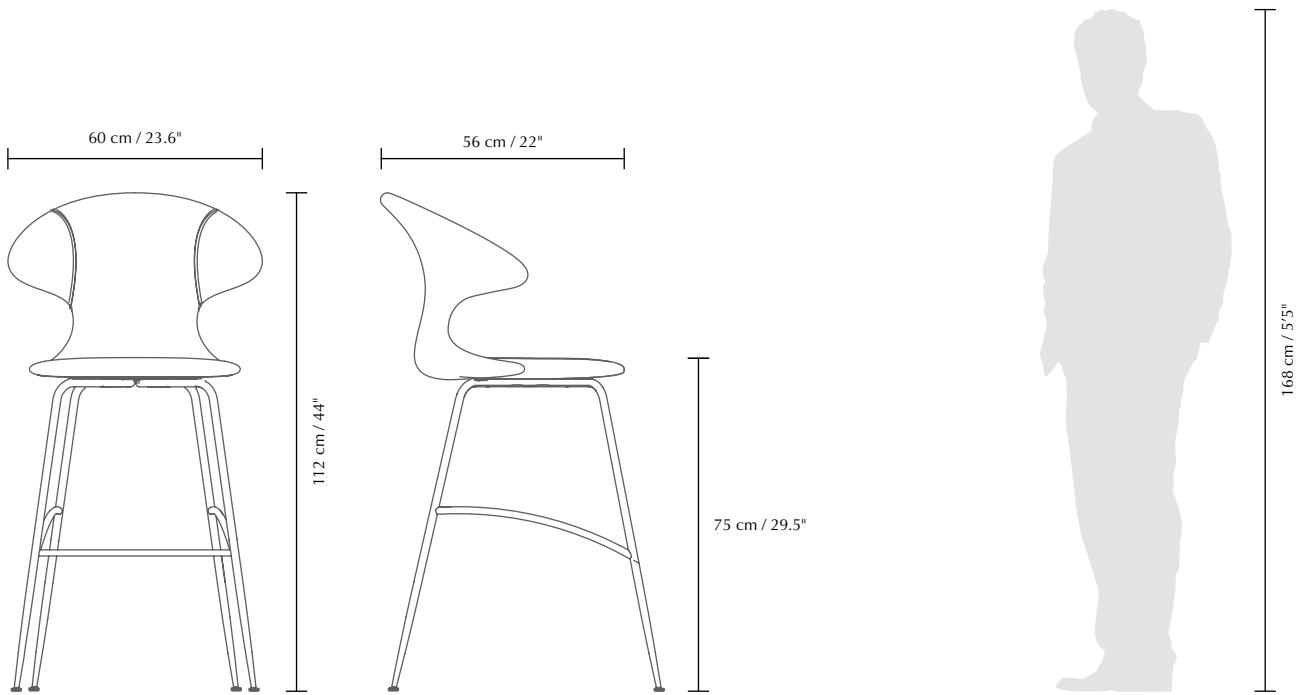

TIME FLIES | BAR STOOL

Designed by Jonas Søndergaard