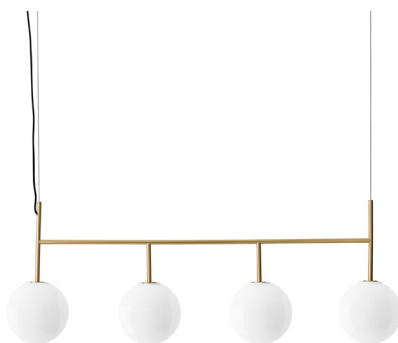

1465639

Brushed Brass w. DtW, Matte Opal Bulb

1465689

TBrushed Brass, Shiny Opal Bulb