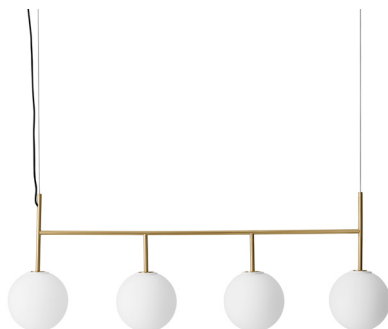

TR Bulb, Suspension Frame

Brushed Brass, Matte Opal Bulb