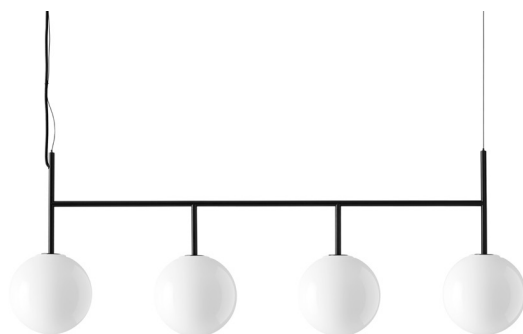

## Downloads

Download high res images and 2D & 3D files, Assembly Instructions and Energy Labels on [menu.as](https://www.menu.as)

Designed for MENU by Tim Rundle, the TR Bulb's itinerant design moves seamlessly from space to space and room to room, installed by simply screwing it into pendant sockets. The dimmable and decorative glass bulb is now available with a dim to warm effect, transforming functional white light to cosy and ambient illumination. The corresponding series of lighting fixtures is also updated with the addition of brushed brass and brass, available as a pendant light, table lamp, ceiling suspension frame, wall lamp and ceiling lamp together with the corresponding bulb.

# TR Bulb, Suspension Frame

Black, Matte Opal Bulb

1495639

Black w. DtW, Matte Opal Bulb

1495689

Black, Shiny Opal Bulb

1495629

Black w. DtW, Shiny Opal Bulb