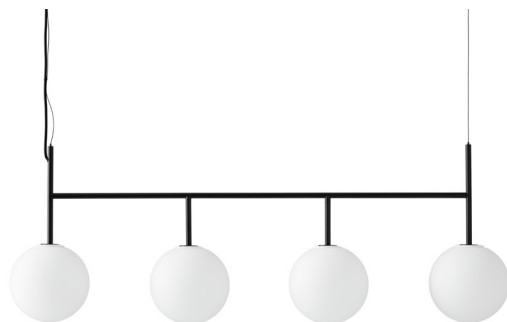

TR Bulb, Suspension Frame