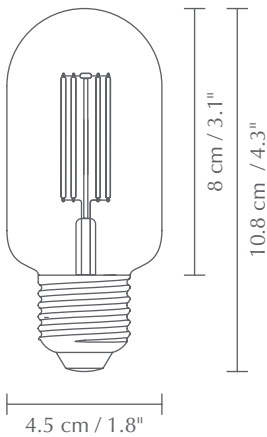

IDEA 2W 45 MM / 1.5W 1.7"

Designed by UIMAGE Design Team

TESTS & CERTIFICATIONS

CE (for indoor use), UL / cUL certified

DIMENSIONS

Ø: 4.5 cm / 1.8"
H: 10.8 cm / 4.3"

LIGHT SOURCE

EU: E27 - 2W LED. 220-240V - 50 Hz - 2200 K
140 lumen - 65 lm/W. CRI: 94. 25000 H

LUMEN MAINTENANCE FACTOR AT END OF NOMINAL LIFE TIME

0.7

PACKAGING

Gift box dimensions (Ø × H): 5.8 × 12.5 cm / 2.3 × 5"

MEDIA KIT

Photos and press material
Download at umage.presscloud.com

ORDERING INFORMATION

EU: Idea 2W 45 mm LED bulb
US: Idea 1.5W 1.7" LED bulb

#4039

#4040

Lighting Facts

Per Bulb

Brightness 140 lumens

Estimated Yearly Energy Cost \$0.18

Based on 3 hrs/day,
11¢/kWh. Cost depends on
rates and use.

Life 13.7 years

Based on 3 hrs/day

Light Appearance

Warm ▲ Cool

2200 K

Energy Used 1.5 watts