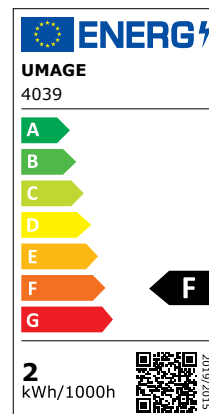

IDEA 2W 45 MM / 1.5W 1.7"

Designed by UIMAGE Design Team

TESTS & CERTIFICATIONS

CE (for indoor use), UL / cUL certified

DIMENSIONS

Ø: 4.5 cm / 1.8"
H: 10.8 cm / 4.3"

LIGHT SOURCE

EU: E27 - 2W LED. 220-240V - 50 Hz - 2200 K
140 lumen - 65 lm/W. CRI: 94. 25000 H

US: E26 - 2W LED. 110-130V - 60 Hz - 2200 K
140 lumen - 90 lm/W. CRI: 94. 30000 H

NUMBER OF SWITCHING CYCLES BEFORE PREMATURE LAMP FAILURE

15000

TIME TO FULL BRIGHTNESS

< 2 sec

Non-dimmable

POWER FACTOR

0.85

LUMEN MAINTENANCE FACTOR AT END OF NOMINAL LIFE TIME

0.7

PACKAGING

Gift box dimensions (Ø × H): 5.8 × 12.5 cm / 2.3 × 5"

MEDIA KIT

Photos and press material
Download at umage.presscloud.com

ORDERING INFORMATION

EU: Idea 2W 45 mm LED bulb
US: Idea 1.5W 1.7" LED bulb

#4039

#4040

Lighting Facts

Per Bulb

Brightness 140 lumens

Estimated Yearly Energy Cost \$0.18

Based on 3 hrs/day,
11¢/kWh. Cost depends on
rates and use.