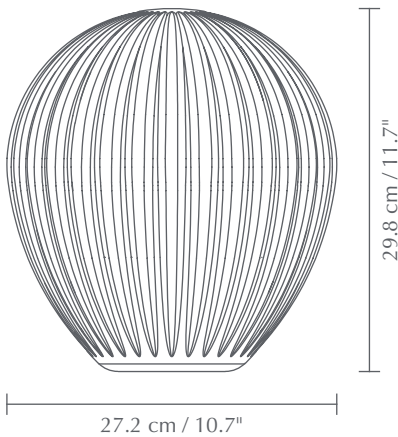

AROUND THE WORLD

Designed by Søren Ravn Christensen

Pendant, floor and table lampshade
Compatible with E26 / E27

Flip 180°

DIMENSIONS

Ø: 27.2 cm / 10.7"
H: 29.8 cm / 11.7"

MATERIAL

Glass and steel

WEIGHT

1.6 kg / 3.5 lb

WEIGHT INCL. PACKAGING

3.5 kg / 8 lb

LIGHT SOURCE

E26 / E27 - max 15W LED (not included)

PACKAGING DIMENSIONS (L x W x H)

32.8 x 32.8 x 33.5 cm / 12.9 x 12.9 x 13.2"

ASSEMBLY TIME

5 min - video guide at umage.com

MEDIA KIT

Photos and press material
Download at umage.presscloud.com

ORDERING INFORMATION

Around The World	#2511
Around The World with white top	#2511C4227
Around The World with black top	#2511C4228
Around The World with brushed steel top	#2511C4229
Around The World with brushed brass top	#2511C4230

Colour variations

white

black

brushed steel

brushed brass

AROUND THE WORLD

Designed by Søren Ravn Christensen

27.2 cm
10.7"