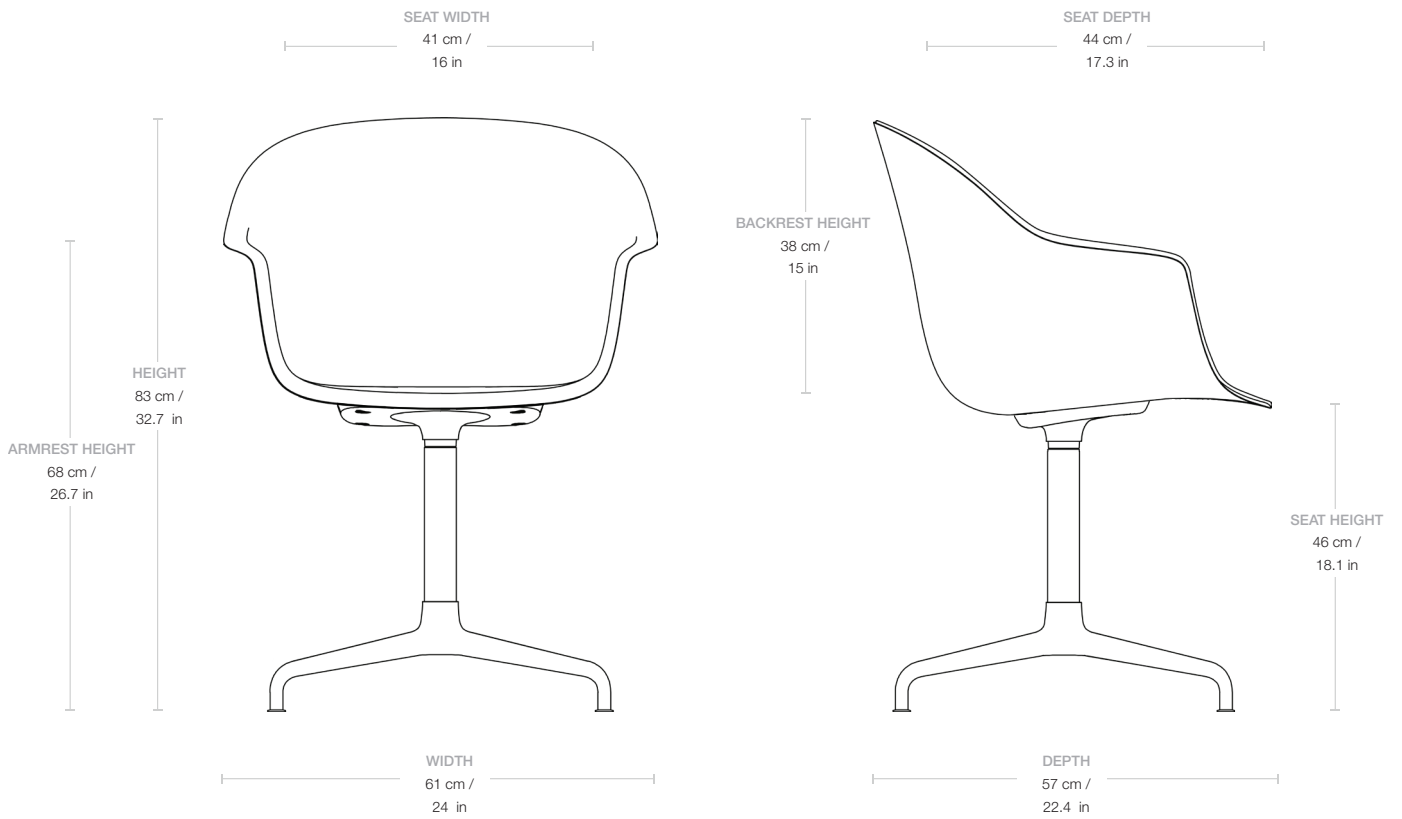

The wide range of shell colours, upholstery options and diverse bases provides for a personalised expression that makes the Bat Dining Chair fit perfectly into a variety of public and private contexts.

Materials & Finishes

BASE FINISH

Aluminium, Black, Pure White

SHELL COLOR

Black, Green, Dark Pink, New Beige, Grey Blue, Sweet Pink, Pure White, Alabaster White

MATERIALS

Aluminium, CMHR foam, fabric or leather upholstery

Dimensions

WIDTH	61 cm / 24 in
DEPTH	57 cm / 22.4 in
HEIGHT	83 cm / 32.6 in
SEAT WIDTH	41 cm / 16 in
SEAT DEPTH	44 cm / 17.3 in
SEAT HEIGHT	46 cm / 18.1 in
BACKREST HEIGHT	38 cm / 15 in
ARMREST HEIGHT	68 cm / 26.7 in

Weight

TOTAL WEIGHT	10.4 kg / 23 lbs
LEGS WEIGHT	4 kg / 9 lbs
SHELL WEIGHT	6.4 kg / 14.1 lbs

Upholstery Consumption

FABRIC

X 140 CM FABRIC WIDTH / X 55 IN FABRIC WIDTH

SEAT UPHOLSTERED	62 cm / 24.4 in
-------------------------	-----------------