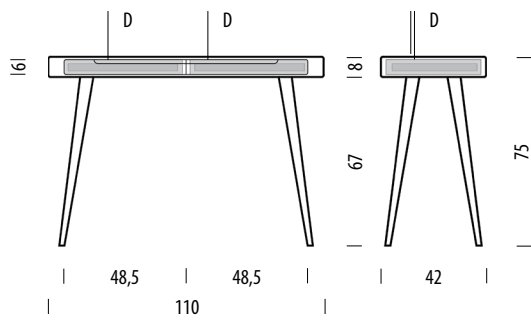

For all additional inquiries regarding Ena Dressing Table please feel free to [contact us](#).

Ena Dressing Table

Body / base Solid oak, Fronts MDF

Version: 1-1-2023

Basic info

Design	Salih Teskeredžić
Product size	W: 110, D: 42, H: 75
Package - Table	W: 116, D: 46, H: 11
Package - Legs	W: 73,5, D: 13,5, H: 13
Volume	0,07 m ³
Net weight	24 kg
Gross weight	25,6 kg

Item no. 077

Assembly 15 min / 2 persons

Internal storage	Width	Depth	Height
D - Drawer	44	34	3

Ena Dressing Table

Available materials

Version: 1-1-2023

Body | Solid oak

Oiled
1015
White oil