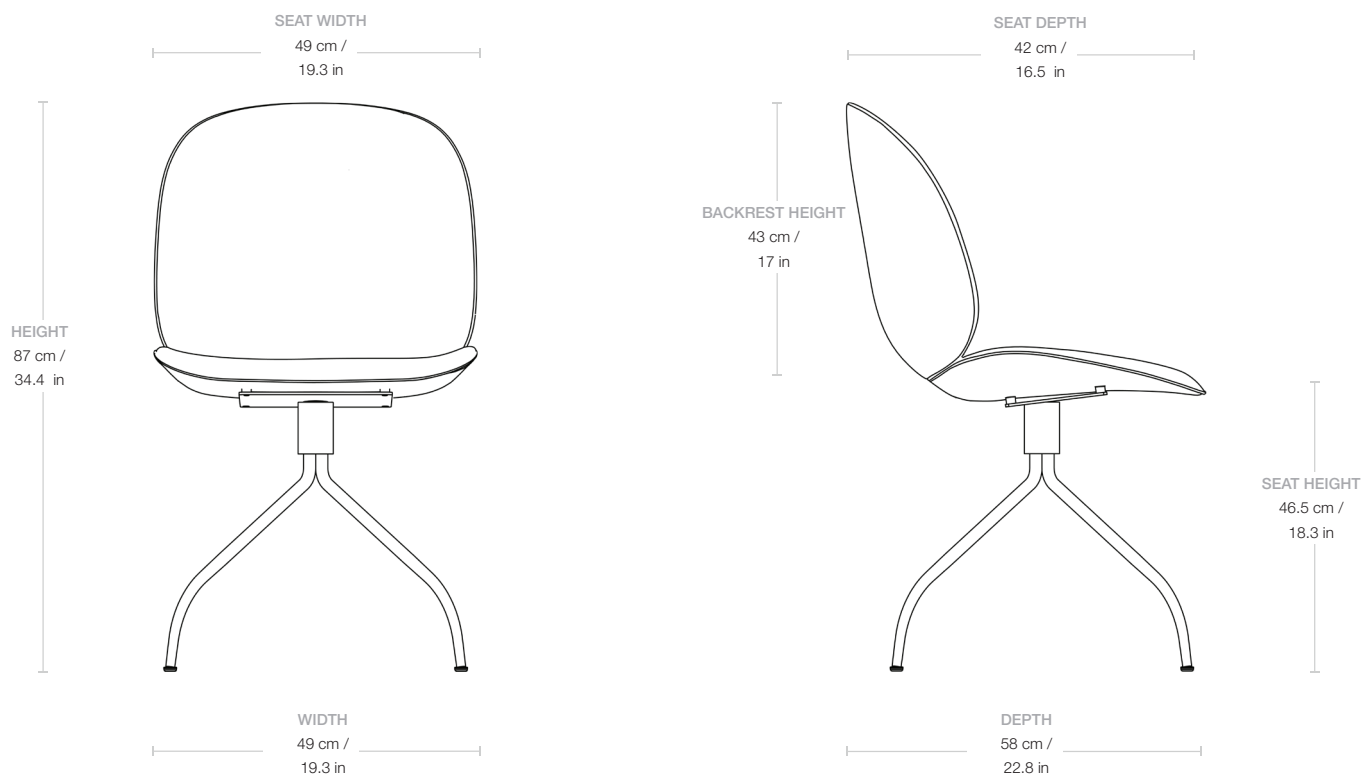


Beetle Meeting Chair - Fully Upholstered - Swivel base

Designed by GamFratesi - 2013

ITEM NUMBER

10290

DESCRIPTION

The Beetle can exude a personal adornment with an upholstery of your choice. Due to its unique design, the front upholstery can also be changed with time to give the chair a different expression and new life to the interior decoration. GamFratesi has reinterpreted the characteristic elements of the beetles' sections when designing the Beetle Chair: shape, shells, sutures, rigid outside and soft inside. The comfortable yet dynamic design makes the chair suitable for multiple environments whether it is in the home or the workplace.

Materials & Finishes

BASE FINISH

Brass, Black

MATERIALS

PP, HDPE, Foam, Steel, Fabric or Leather upholstery

Dimensions

WIDTH	49 cm / 19.3 in
DEPTH	58 cm / 22.8 in
HEIGHT	87 cm / 34.3 in
SEAT WIDTH	49 cm / 19.3 in
SEAT DEPTH	42 cm / 16.5 in
SEAT HEIGHT	46.5 cm / 18.3 in
BACKREST HEIGHT	42 cm / 16.5 in
BASE / LEG THICKNESS	Ø 1-1.6 cm / Ø 0.4 / 0.6 in

Weight

TOTAL WEIGHT	10.4 kg / 23 lbs
LEGS WEIGHT	4.4 kg / 9.7 lbs
SHELL WEIGHT	6 kg / 13.2 lbs

Upholstery Consumption

FABRIC

X 140 CM FABRIC WIDTH / X 55 IN FABRIC WIDTH

FULLY UPHOLSTERED, SAME PIPING	110 cm / 43.3 in
FULLY UPHOLSTERED, DIFFERENT PIPING	120 cm / 47.2 in
PIPING	12 cm / 4.7 in
FRONT SIDE UPHOLSTERY 1PCS	63 cm / 24.8 in
FRONT SIDE UPHOLSTERY 2+PCS	60 cm / 23.6 in
SEAT UPHOLSTERY 1 PCS	60 cm / 23.6 in
SEAT UPHOLSTERY 2+ PCS	30 cm / 11.8 in
BACK SIDE UPHOLSTERY	81 cm / 31.8

NUMBER OF PARCELS	1
PACKAGING LENGTH	59 cm / 23.2 in
PACKAGING WIDTH	58 cm / 22.8 in
PACKAGING HEIGHT	92 cm / 36.2 in
PACKAGING WEIGHT	2.5 kg / 5.5 lbs
GROSS WEIGHT	12.9 kg / 28.2 lbs

Test & Certifications