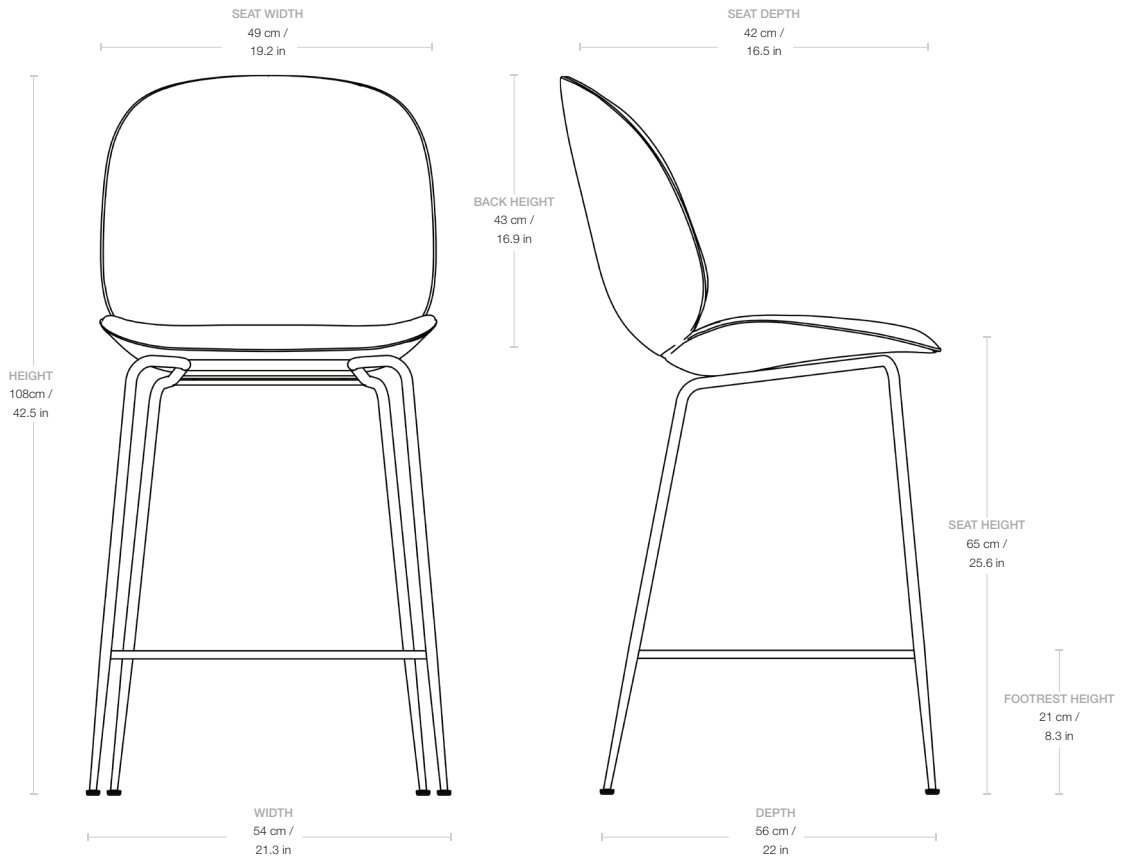

## Beetle Counter Chair - Fully Upholstered - 67 - Conic Base

Designed by GamFratesi - 2013

---

---

**ITEM NUMBER**

10235

**DESCRIPTION**

The Beetle Counter Chair has since its introduction in 2013 being well received by end-consumers as well as interior architects. Due to its appealing design, outstanding comfort and unique customisation possibilities, the counter chair can be seen in many of the most renowned restaurants around the world. The fully upholstered counter chair carries strong references to the design duo GamFratesi's inspirational source; the insect world, more specific the world of beetles. Not just the name indicates their inspiration, but also the characteristic elements of the beetles' sections have been interpreted - shape, shells, sutures, rigid outside and soft inside. The height of the counter chair contributes to its light expression, which makes it blend into any interior naturally and with grace. The wide range of upholstery options and different bases make it possible to put your personal touch to the counter chair and create one of its kind.

### Materials & Finishes

**BASE FINISH**

Antique Brass, Black Matt, Black Chrome, Brass Semi Matt

**MATERIALS**

PP, HDPE, Foam, Steel, Fabric or Leather upholstery

**Dimensions**

<b>WIDTH</b>	54 cm / 21.3 in
<b>DEPTH</b>	56 cm / 22 in
<b>HEIGHT</b>	108 cm / 42.5 in
<b>SEAT WIDTH</b>	49 cm / 19.3 in
<b>SEAT DEPTH</b>	42 cm / 16.5 in
<b>SEAT HEIGHT</b>	65 cm / 25.6 in
<b>BACK HEIGHT</b>	43 cm / 16.9 in
<b>FOOTREST HEIGHT</b>	21 cm / 8.3 in
<b>BASE / LEG THICKNESS</b>	Ø 1.0-1.6 cm / Ø 0.4 -0.6 in
<b>FRAME WIDTH</b>	54 cm / 21.4 in
<b>FRAME DEPTH</b>	50 cm /19.7 in

**Weight**

<b>TOTAL WEIGHT</b>	10 kg / 22 lbs
<b>LEGS WEIGHT</b>	4.2 kg / 9.5 lbs

**SHELL WEIGHT**5.8 kg / 12.8 lbs

---