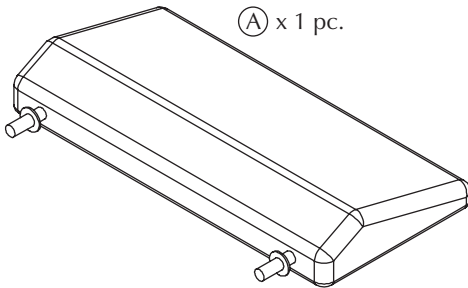

ASSEMBLY GUIDE

Find assembly videos by using the QR code
or by going online at our website [umage.com/instructions](https://www.umage.com/instructions)