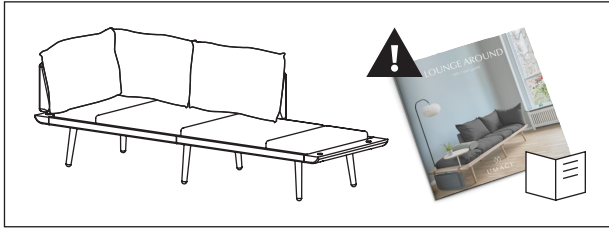

ASSEMBLY GUIDE

Find assembly videos by using the QR code
or by going online at our website [umage.com/instructions](https://www.umage.com/instructions)