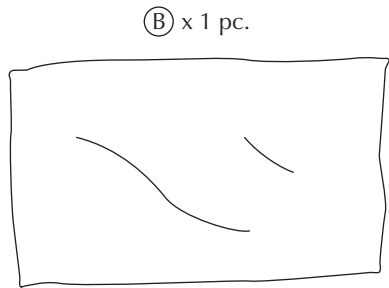

ASSEMBLY GUIDE

Find assembly videos by using the QR code
or by going online at our website [umage.com/instructions](https://www.umage.com/instructions)