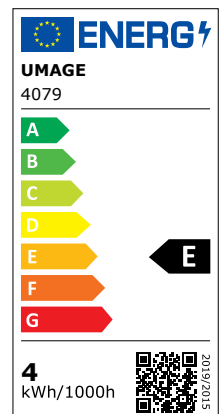

ORDERING INFORMATION

Idea 4W 45 mm LED bulb

#4079