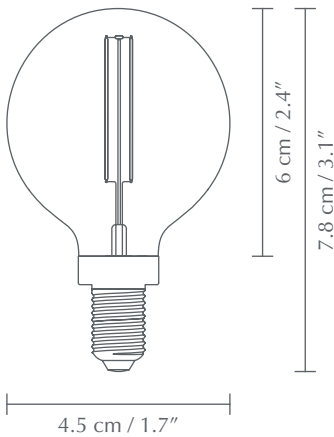

IDEA 4W 45MM

Designed by UIMAGE Design Team

TESTS & CERTIFICATIONS

CE (for indoor use)

DIMENSIONS

Ø: 4.5 cm / 1.7"

H: 6 cm / 2.4"

LIGHT SOURCE

LUMEN MAINTENANCE FACTOR AT END OF NOMINAL LIFE TIME

0.7

PACKAGING

Gift box dimensions (Ø × H): 5.8 × 9.4 cm / 2.3 × 3.7"

MEDIA KIT

Photos and press material
Download at umage.presscloud.com

ORDERING INFORMATION

Idea 4W 45 mm LED bulb

#4079

UIMAGE