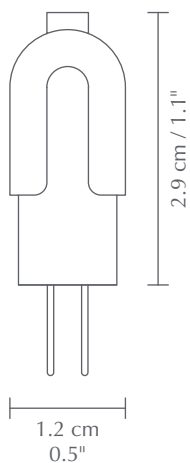

IDEA 2W

Designed by UIMAGE Design Team