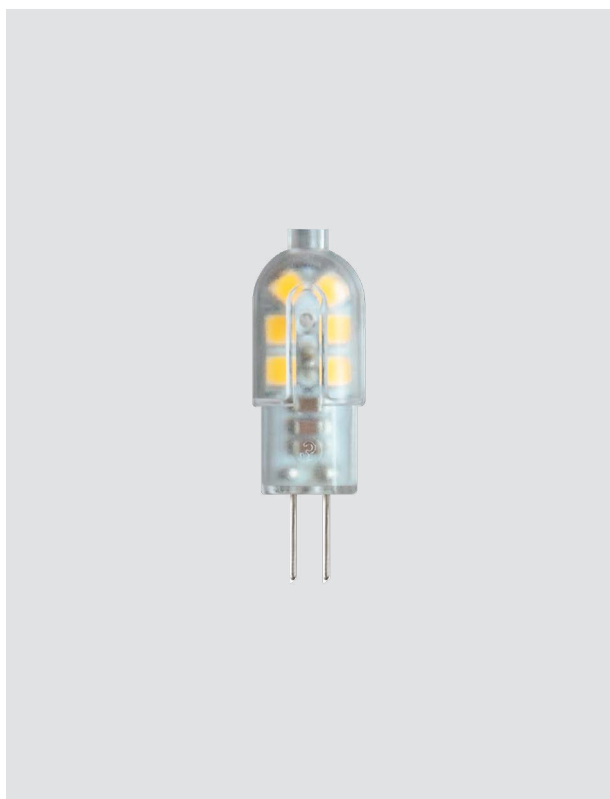

IDEA 2W

Designed by UIMAGE Design Team