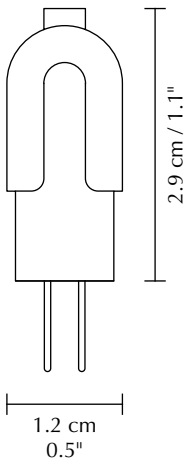

TINY IDEA

Designed by UIMAGE Design Team

DIMENSIONS (W × H) & SIZE
1.2 × 2.9 cm / 0.5 × 1.1"
(G4)

MARKINGS, TESTS & CERTIFICATIONS
CE (for indoor use)

LIGHT SOURCE
G4 - 2W LED. 12V DC - 3000 K
140 lumen in Sphere (360°). CRI 82. 10000 H

**NUMBER OF SWITCHING CYCLES BEFORE
PREMATURE LAMP FAILURE**
5000

TIME TO FULL BRIGHTNESS
< 2 sec

Non-dimmable

**LUMEN MAINTENANCE FACTOR AT END OF
NOMINAL LIFE TIME**
0.9

WEIGHT
2 g / 0.1 oz

WEIGHT INCL. PACKAGING
4 g / 0.1 oz

PACKAGING DIMENSIONS (L × W × H)
5.5 × 2 × 2 cm / 2.2 × 0.8 × 0.8"

MEDIA KIT
Photos and press material
Download at umage.presscloud.com

ORDERING INFORMATION
Tiny Idea

#4187