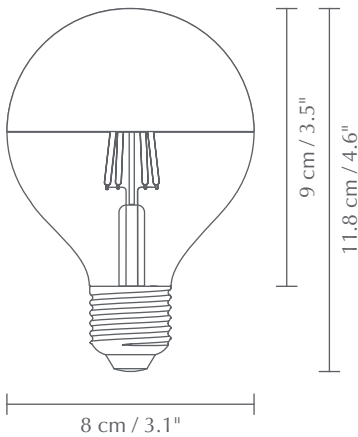

IDEA 7W 80MM / 7W 3.1"

Designed by UIMAGE Design Team

TESTS & CERTIFICATIONS

CE (for indoor use), UL / cUL certified

DIMENSIONS

Ø: 8 cm / 3.1"

H: 11.8 cm / 4.6"

LIGHT SOURCE

PACKAGING

Gift box dimensions (Ø × H): 8.6 × 13.8 cm / 3.4 × 5.4"

MEDIA KIT

Photos and press material

Download at umage.presscloud.com

ORDERING INFORMATION

EU: Idea 6.5W 88 mm LED bulb

#4033

US: Idea 7W 3.1" LED bulb

#4042

Lighting Facts	
Per Bulb	
Brightness	550 lumens
Estimated Yearly Energy Cost	\$0.84
Based on 3 hrs/day, 11¢/kWh. Cost depends on rates and use.	
Life	13.7 years
Based on 3 hrs/day	
Light Appearance	
Warm Cool	
2700 K	
Energy Used	7 watts