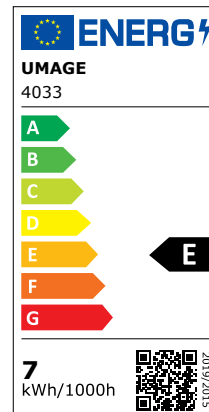

IDEA 7W 80MM / 7W 3.1"

Designed by UIMAGE Design Team

TESTS & CERTIFICATIONS

CE (for indoor use), UL / cUL certified

DIMENSIONS

Ø: 8 cm / 3.1"

H: 11.8 cm / 4.6"

LIGHT SOURCE

EU: E27 - 7W LED. 220-240V - 50 Hz - 2700 K
700 lumen - 114 lm/W. CRI: 82. 15000 H

US: E26 - 7W LED. 110-130V - 60 Hz - 2700 K
550 lumen - 80 lm/W. CRI: 82. 30000 H

NUMBER OF SWITCHING CYCLES BEFORE PREMATURE LAMP FAILURE

PACKAGING

Gift box dimensions (Ø × H): 8.6 × 13.8 cm / 3.4 × 5.4"

MEDIA KIT

Photos and press material

Download at umage.presscloud.com

ORDERING INFORMATION

EU: Idea 6.5W 88 mm LED bulb

#4033

US: Idea 7W 3.1" LED bulb

#4042

Lighting Facts	
Per Bulb	
Brightness	550 lumens
Estimated Yearly Energy Cost	\$0.84
Based on 3 hrs/day, 11¢/kWh. Cost depends on rates and use.	
Life	13.7 years
Based on 3 hrs/day	
Light Appearance	
Warm Cool	
2700 K	
Energy Used	7 watts