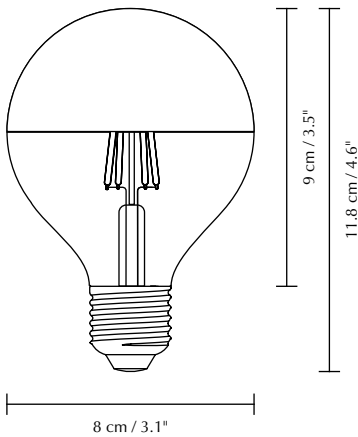

REFLECTIVE IDEA

Designed by UIMAGE Design Team

DIMENSIONS (Ø × H) & SIZE

8 × 11.8 cm / 3.1 × 4.6"
(G80)

MARKINGS, TESTS & CERTIFICATIONS

CE, UKCA (for indoor use), cETLus

LIGHT SOURCE

EU: E27 - 7W LED. 220-240V - 50 Hz - 2700 K
700 lumen. CRI: 82. 15000 H

LUMEN MAINTENANCE FACTOR AT END OF NOMINAL LIFE TIME

0.7

PACKAGING DIMENSIONS (Ø × H)

8.6 × 13.8 cm / 3.4 × 5.4"

MEDIA KIT

Photos and press material

Download at umage.presscloud.com

ORDERING INFORMATION

EU: Reflective Idea

#4033

US: Idea 7W 3.1" LED bulb

#4042

Lighting Facts	
Per Bulb	
Brightness	550 lumens
Estimated Yearly Energy Cost	\$0.84
Based on 3 hrs/day, 11¢/kWh. Cost depends on rates and use.	
Life	13.7 years
Based on 3 hrs/day	
Light Appearance	Warm ————— Cool
2700 K	
Energy Used	7 watts