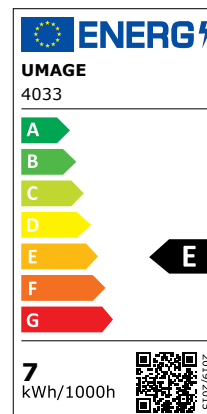

REFLECTIVE IDEA

Designed by UIMAGE Design Team

DIMENSIONS (Ø × H) & SIZE

8 × 11.8 cm / 3.1 × 4.6"
(G80)

MARKINGS, TESTS & CERTIFICATIONS

CE (for indoor use), UL / cUL certified

LIGHT SOURCE

EU: E27 - 7W LED. 220-240V - 50 Hz - 2700 K
700 lumen. CRI: 82. 15000 H

US: E26 - 7W LED. 110-130V - 60 Hz - 2700 K
550 lumen. CRI: 82. 30000 H

NUMBER OF SWITCHING CYCLES BEFORE PREMATURE LAMP FAILURE

7500

TIME TO FULL BRIGHTNESS

< 2 sec

Non-dimmable

POWER FACTOR

0.52

LUMEN MAINTENANCE FACTOR AT END OF NOMINAL LIFE TIME

0.7

PACKAGING DIMENSIONS (Ø × H)

8.6 × 13.8 cm / 3.4 × 5.4"

MEDIA KIT

Photos and press material

Download at umage.presscloud.com

ORDERING INFORMATION

EU: Reflective Idea

#4033

US: Idea 7W 3.1" LED bulb

#4042

Lighting Facts	
Per Bulb	
Brightness	550 lumens
Estimated Yearly Energy Cost	\$0.84
Based on 3 hrs/day, 11¢/kWh. Cost depends on rates and use.	
Life	13.7 years
Based on 3 hrs/day	
Light Appearance	Warm <div style="position: absolute; left: 0; top: -5px; width: 100%; height: 100%;"></div><div style="position: absolute; left: 70%; top: -5px; width: 10%; height: 100%;"></div> Cool
2700 K	
Energy Used	7 watts