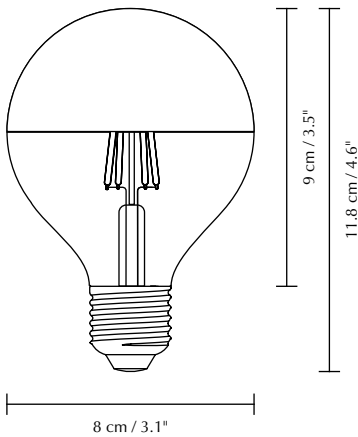

REFLECTIVE IDEA

Designed by UIMAGE Design Team

DIMENSIONS (Ø × H) & SIZE

8 × 11.8 cm / 3.1 × 4.6"
(G80)

MARKINGS, TESTS & CERTIFICATIONS

CE (for indoor use), UL / cUL certified

LIGHT SOURCE

EU: E27 - 7W LED. 220-240V - 50 Hz - 2700 K
700 lumen. CRI: 82. 15000 H

LUMEN MAINTENANCE FACTOR AT END OF NOMINAL LIFE TIME

0.7

PACKAGING DIMENSIONS (Ø × H)

8.6 × 13.8 cm / 3.4 × 5.4"

MEDIA KIT

Photos and press material

Download at umage.presscloud.com

ORDERING INFORMATION

EU: Reflective Idea

#4033

US: Idea 7W 3.1" LED bulb

#4042

Lighting Facts	
Per Bulb	
Brightness	550 lumens
Estimated Yearly Energy Cost	\$0.84
Based on 3 hrs/day, 11¢/kWh. Cost depends on rates and use.	
Life	13.7 years
Based on 3 hrs/day	
Light Appearance	Warm <div style="position: absolute; left: 0; top: -5px; width: 100%; height: 100%;"></div><div style="position: absolute; left: 70%; top: -5px; width: 10%; height: 100%;"></div> Cool
2700 K	
Energy Used	7 watts