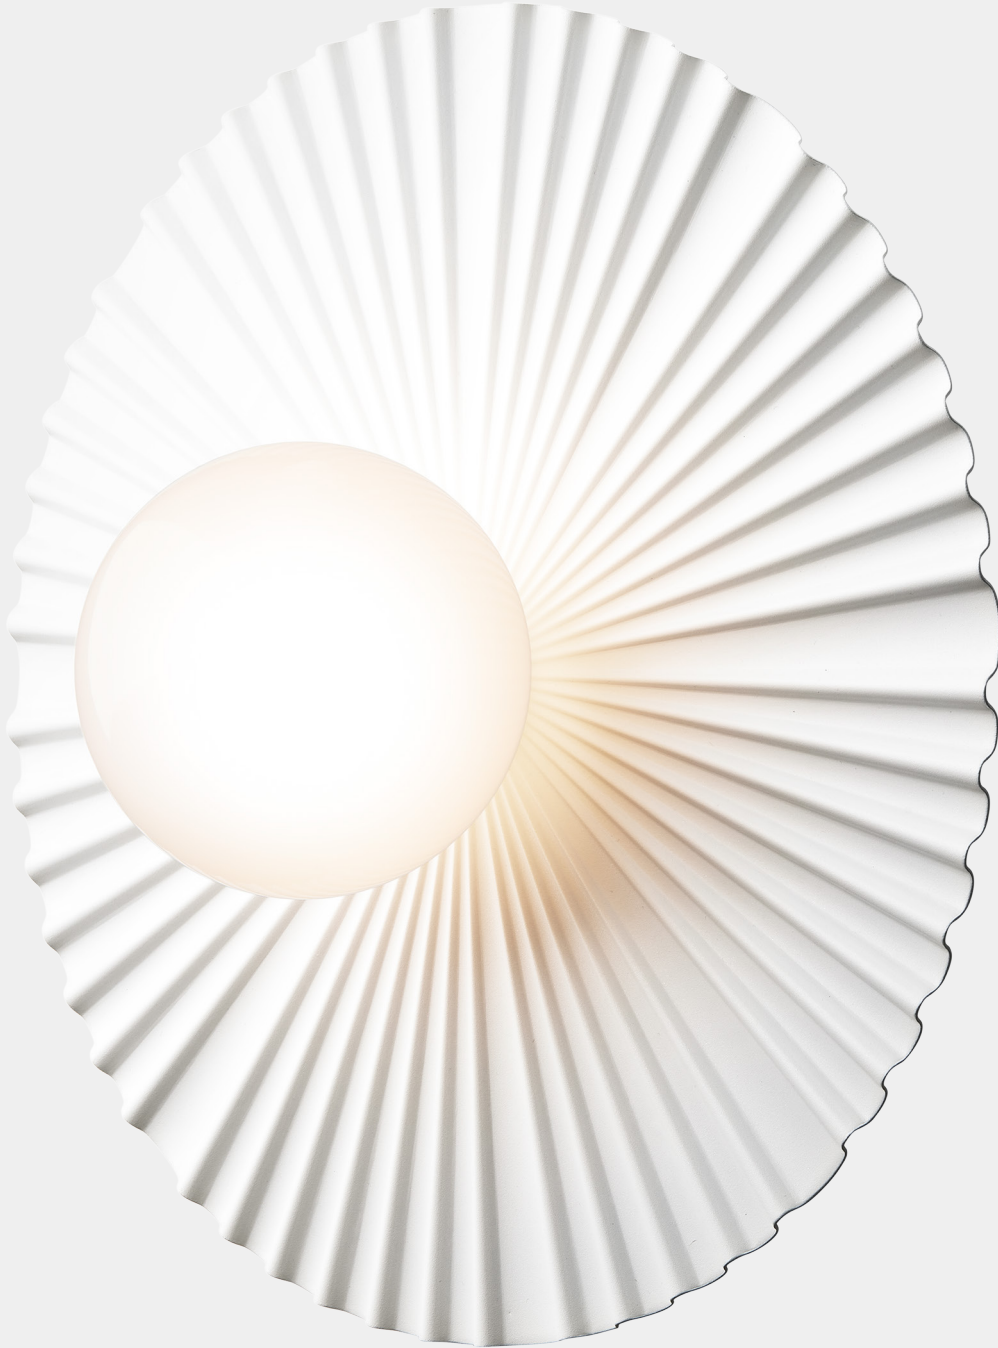

NUURA

LIILA MUUSE MEDIUM
white / opal

Design: Sofie Refer, 2023

Liila Muuse Medium is a wall and ceiling lamp with references to the old amusement park, Tivoli, in Copenhagen. Muuse is an extension to the Liila 1-series where the round backplate is updated with asymmetric curves.

Explore the rest of the Liila collection on our website, [here](#)

Product no.: EU - 2046070 / US - 3046045

Type: Wall / Ceiling light - indoor

Colour: Glass: opal / Metal: white

Materials: Powder Coated metal, mouth-blown glass