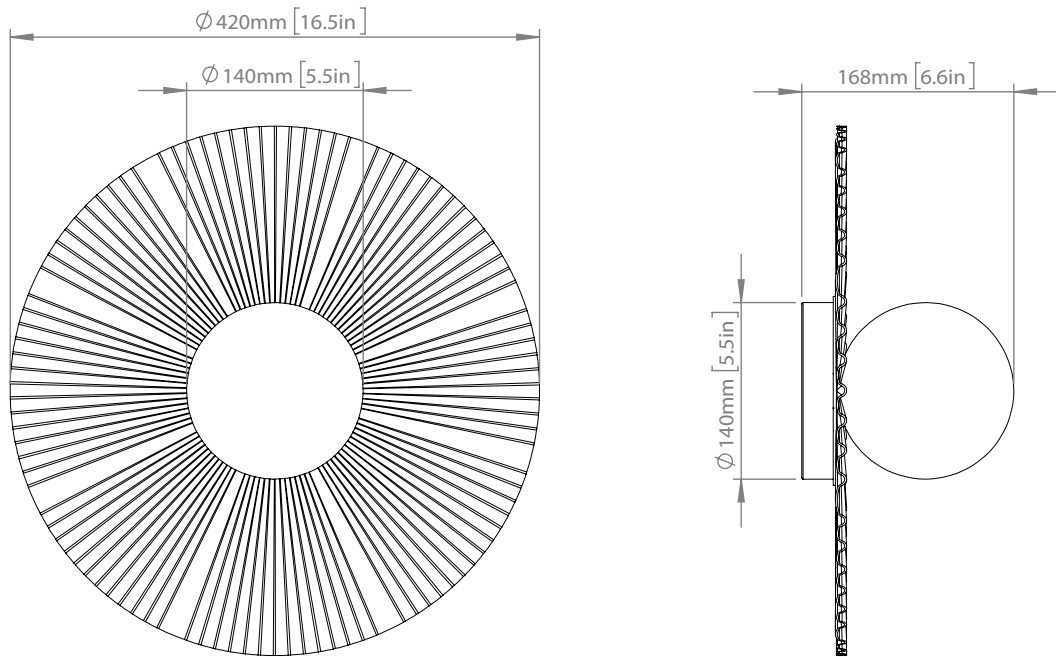

NUURA

LIILA MUUSE MEDIUM
white / opal

Design: Sofie Refer, 2023

Liila Muuse Medium is a wall and ceiling lamp with references to the old amusement park, Tivoli, in Copenhagen. Muuse is an extension to the Liila 1-series where the round backplate is updated with asymmetric curves.

Explore the rest of the Liila collection on our website, [here](#)

Product no.: EU - 2046070 / US - 3046045

Type: Wall / Ceiling light - indoor

Colour: Glass: opal / Metal: white

Materials: Powder Coated metal, mouth-blown glass

Dimensions: 420mm / 16.5in x 168mm / 6.6in
Glass: \varnothing 140mm / 5.5in

Weight: Armature + glass: 870g

Packaging: Dimensions: L: 450mm / 17.7 in x W: 450mm / 17.7 in x H: 202mm / 7.9 in
Weight: 1130g
Total weight incl. product: 2000g
Number of parcels: 1
Material: Brown cardboard