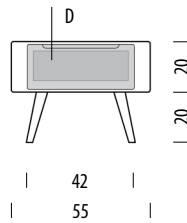

#### Dimensions (tolerances)

The dimensions shown are indicative, they may vary due to the natural properties of wood, season, or manufacturing processes. Deviations from the specified size may occur, usually no more than 1 cm.

### Reference - Internal storage symbols

---

**Space**    D - Drawer

## Basic info

<b>Design</b>	Salih Teskeredžić
<b>Product size</b>	W: 55, D: 42, H: 40
<b>Packaging</b>	W: 59, D: 46, H: 24
<b>Volume</b>	0,07 m <sup>3</sup>
<b>Net weight</b>	15 kg
<b>Gross weight</b>	16,9 kg