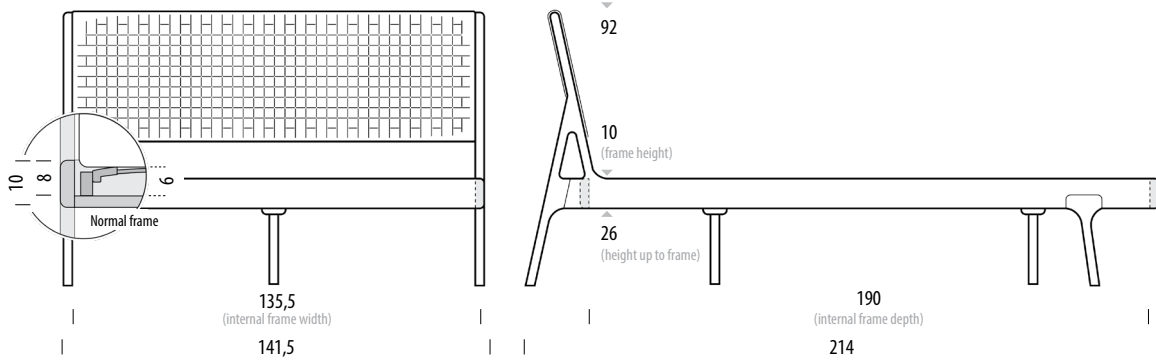

Version: 5-2-2024

Basic info

Design Salih Teskeredžić

Mattress size W: 135, D: 190

(feet/inch) W: 4' 5", D: 6' 3"

Product size W: 141,5, D: 214, H: 92

Packaging W: 109, D: 240, H: 11

Volume (total) 0,29 m³

| Frame | Height |
|--------------|--------|
| Up to frame | 26 |
| Normal frame | 10 |

Fawn Bed UK King Size - Normal Frame

Frame Solid oak, Headboard Cotton webbing

reddot award 2016
winner

Version: 5-2-2024

Basic info

Design Salih Teskeredžić

Mattress size W: 150, D: 200

(feet/inch) W: 4' 11", D: 6' 7"

Product size W: 156,5, D: 224, H: 92

Packaging W: 109, D: 240, H: 11

Volume (total) 0,29 m³

Net weight 26,5 kg