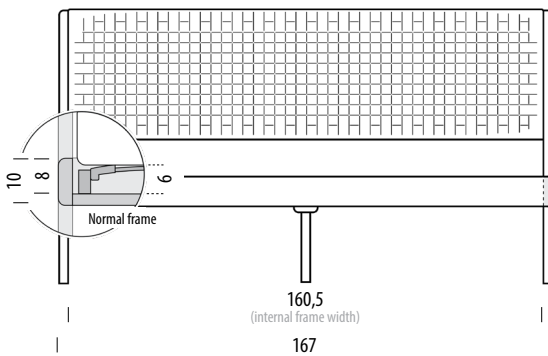

Packaging W: 240, D: 109, H: 11

Volume (total) 0,29 m³

Net weight 33,5 kg

Gross weight 38 kg

Item no. 02A / 0AF

| Internal space | Width | Depth | Height |
|----------------|-------|-------|--------|
| Frame size | 140,5 | 200 | 12 |
| Mattress size | 140 | 200 | |

Assembly 30 min / 2 persons

| Frame | Height |
|-------------|--------|
| Up to frame | 26 |
| Deep frame | 14 |

Fawn Bed 160 x 200 - Normal Frame

Frame Solid oak, Headboard Cotton webbing / Upholstered

reddot award 2016
winner

Version: 5-2-2024

Basic info

Design Salih Teskeredžić

Mattress size W: 160, D: 200
Product size W: 167, D: 224, H: 92
Packaging W: 240, D: 109, H: 11
Volume (total) 0,29 m³
Net weight 28 kg
Gross weight 34,2 kg

Fawn Bed 160 x 200 - Deep Frame

Frame Solid oak, Headboard Cotton webbing / Upholstered

reddot award 2016
winner

Version: 5-2-2024

Basic info

Design Salih Teskeredžić

Mattress size W: 160, D: 200

Product size W: 167, D: 224, H: 92