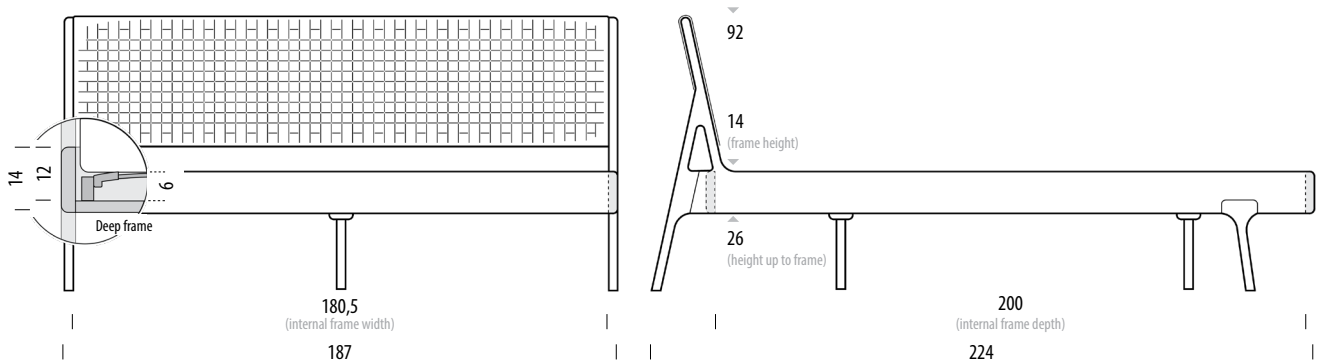

Fawn Bed 180 x 200 - Deep Frame

Frame Solid oak, Headboard Cotton webbing / Upholstered

reddot award 2016
winner

Version: 5-2-2024

Basic info

Design Salih Teskeredžić

Mattress size W: 180, D: 200

Product size W: 187, D: 224, H: 92

Assembly 30 min / 2 persons

| Frame | Height |
|-------------|--------|
| Up to frame | 26 |
| Deep frame | 14 |

Fawn Bed UK Double Size - Normal Frame

Frame Solid oak, Headboard Cotton webbing

reddot award 2016
winner