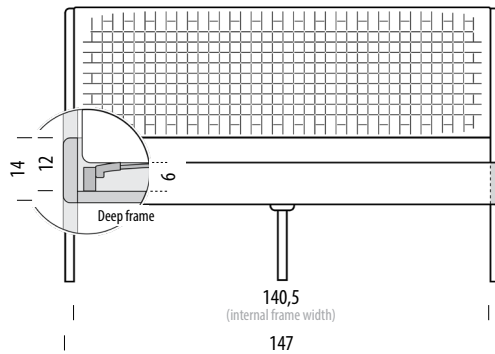

Fawn Bed 140 x 200 - Deep Frame

Frame Solid oak, Headboard Cotton webbing / Upholstered

reddot award 2016
winner

Version: 5-2-2024

Basic info

Design Salih Teskeredžić

Mattress size W: 140, D: 200

Product size W: 147, D: 224, H: 92

Packaging W: 240, D: 109, H: 11

Volume (total) 0,29 m³

Net weight 33,5 kg

Gross weight 38 kg

Item no. 02A / 0AF

| Internal space | Width | Depth | Height |
|----------------|-------|-------|--------|
| Frame size | 140,5 | 200 | 12 |
| Mattress size | 140 | 200 | |

Assembly 30 min / 2 persons

| Frame | Height |
|-------------|--------|
| Up to frame | 26 |
| Deep frame | 14 |

Fawn Bed 160 x 200 - Normal Frame

Frame Solid oak, Headboard Cotton webbing / Upholstered

reddot award 2016
winner

Version: 5-2-2024

Basic info

Design Salih Teskeredžić

Mattress size W: 160, D: 200
Product size W: 167, D: 224, H: 92
Packaging W: 240, D: 109, H: 11
Volume (total) 0,29 m³
Net weight 28 kg
Gross weight 34,2 kg