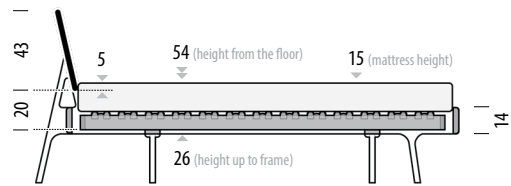

0cm 20 50 100 150 200 250

Scale: 1:40

Deep frame - internal height detail

Combinations for **10 cm** high slats

Suitable slats

If you have slats higher than 6 cm please observe only the [Fawn Bed - deep frame](#).

Basic sprung slats (6 cm high) are available on request as a separate product. Mattress not included.

| Mattress height | 15 |
|-------------------|----|
| Deep frame height | 14 |
| Slats height | 10 |