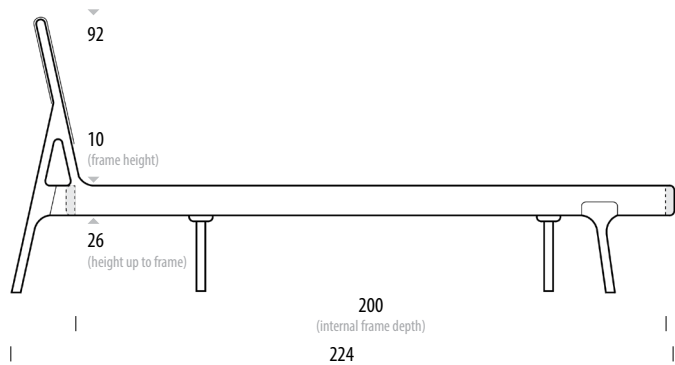

Packaging W: 240, D: 109, H: 11

Volume (total) 0,29 m³

Net weight 33,5 kg

Gross weight 38 kg

Item no. 02A / 0AF

| Internal space | Width | Depth | Height |
|----------------|-------|-------|--------|
| Frame size | 140,5 | 200 | 12 |
| Mattress size | 140 | 200 | |

Assembly 30 min / 2 persons

| Frame | Height |
|-------------|--------|
| Up to frame | 26 |
| Deep frame | 14 |

Fawn Bed 160 x 200 - Normal Frame

Frame Solid oak, Headboard Cotton webbing / Upholstered

reddot award 2016
winner

Version: 5-2-2024

Basic info

Design Salih Teskeredžić

Mattress size W: 160, D: 200
Product size W: 167, D: 224, H: 92
Packaging W: 240, D: 109, H: 11
Volume (total) 0,29 m³
Net weight 28 kg
Gross weight 34,2 kg

Fawn Bed 160 x 200 - Deep Frame

Frame Solid oak, Headboard Cotton webbing / Upholstered

reddot award 2016
winner

Version: 5-2-2024

Basic info

Design Salih Teskeredžić

Mattress size W: 160, D: 200

Product size W: 167, D: 224, H: 92