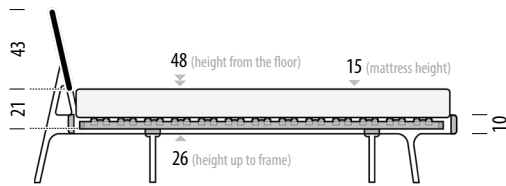

Assembly 30 min / 2 persons

| Frame | Height |
|-------------|--------|
| Up to frame | 26 |
| Deep frame | 14 |

Fawn Bed

Possible mattresses and slats combinations

Version: 5-2-2024

Normal frame - internal height detail

Combinations for **6 cm** high slats

Suitable slats

Basic slats (6 cm high) are the highest slats type that would fit a [Fawn Bed - normal frame](#).

Basic sprung slats (6 cm high) are available on request as a separate product. Mattress not included.