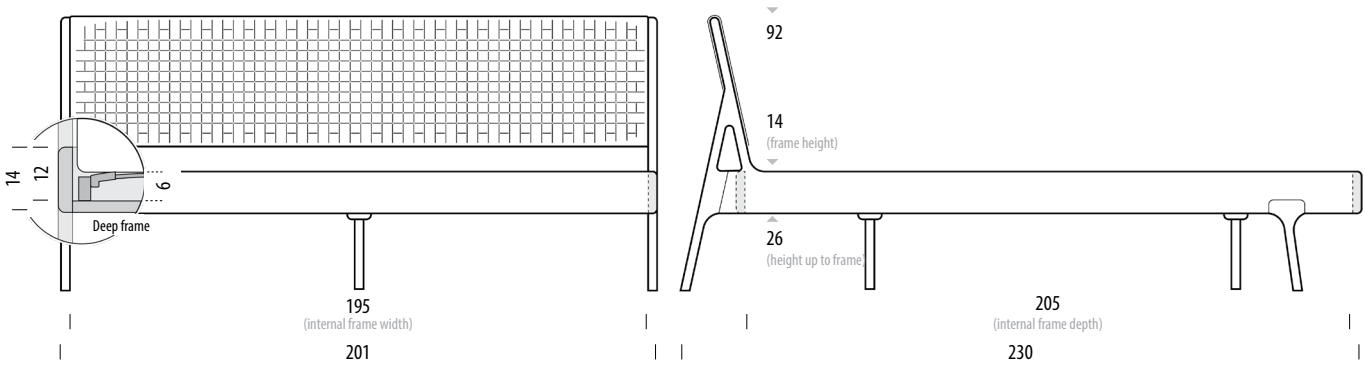

Fawn Bed US King Size - Deep Frame

Frame Solid oak, Headboard Cotton webbing / Upholstered

reddot award 2016
winner

Version: 5-2-2024

Basic info

Design Salih Teskeredžić

Mattress size W: 193, D: 203

Product size W: 201, D: 230, H: 92

Packaging W: 109, D: 240, H: 11

Volume (total) 0,29 m³

Net weight 43,5 kg

Gross weight 49,5 kg

Item no. 166 / 145

| Internal space | Width | Depth | Height |
|----------------|-------|-------|--------|
| Frame size | 195 | 205 | 12 |
| Mattress size | 193 | 203 | |

Assembly 30 min / 2 persons

| Frame | Height |
|-------------|--------|
| Up to frame | 26 |
| Deep frame | 14 |

Fawn Bed

Possible mattresses and slats combinations

Version: 5-2-2024

Normal frame - internal height detail

Combinations for **6 cm** high slats

Suitable slats

Basic slats (6 cm high) are the highest slats type that would fit a [Fawn Bed - normal frame](#).

Basic sprung slats (6 cm high) are available on request as a separate product. Mattress not included.