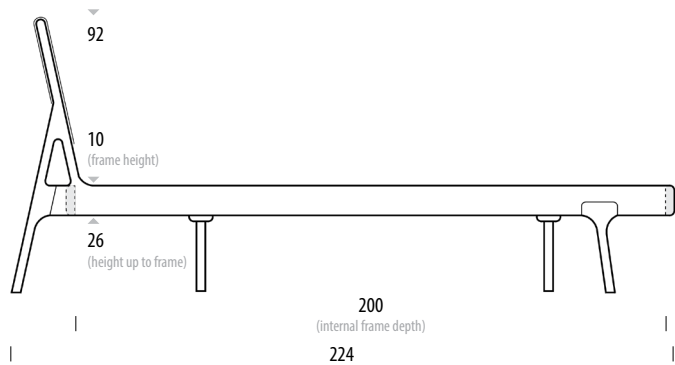

Dimensions (tolerances)

The dimensions shown are indicative, they may vary due to the natural properties of wood, season, or manufacturing processes. Deviations from the specified size may occur, usually no more than 1 cm.

Version: 5-2-2024

Basic info

Design Salih Teskeredžić

Mattress size W: 140, D: 200
Product size W: 147, D: 224, H: 92
Packaging W: 240, D: 109, H: 11
Volume (total) 0,29 m³
Net weight 25,5 kg
Gross weight 31,5 kg

Item no. 022 / 0A8

| Internal space | Width | Depth | Height |
|----------------|-------|-------|--------|
| Frame size | 140,5 | 200 | 8 |
| Mattress size | 140 | 200 | |

Assembly 30 min / 2 persons

| Frame | Height |
|--------------|--------|
| Up to frame | 26 |
| Normal frame | 10 |

Fawn Bed 140 x 200 - Deep Frame

Frame Solid oak, Headboard Cotton webbing / Upholstered

reddot award 2016
winner

Version: 5-2-2024

Basic info

Design Salih Teskeredžić

Mattress size W: 140, D: 200

Product size W: 147, D: 224, H: 92