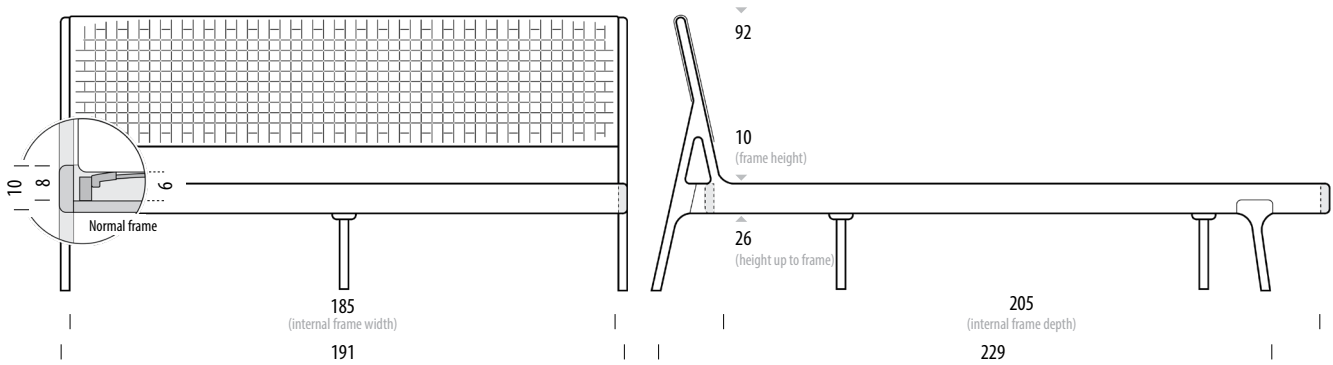

Fawn Bed AUS King Size - Normal Frame

Frame Solid oak, Headboard Cotton webbing / Upholstered

reddot award 2016
winner

Version: 5-2-2024

Basic info

Design Salih Teskeredžić

Mattress size W: 183, D: 203

Product size W: 191, D: 229, H: 92

Assembly 30 min / 2 persons

| Frame | Height |
|--------------|--------|
| Up to frame | 26 |
| Normal frame | 10 |

Fawn Bed US Queen Size - Deep Frame

Frame Solid oak, Headboard Cotton webbing / Upholstered