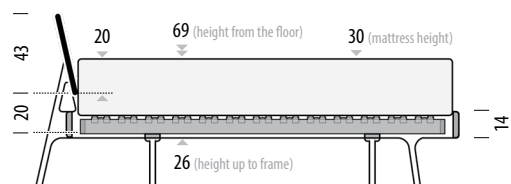

Mattress height	30
Deep frame height	14
Slats height	10