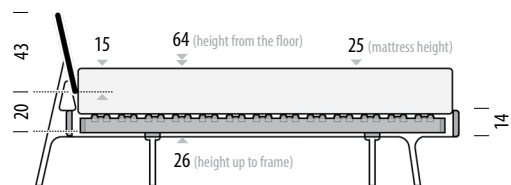

Mattress height	25
Deep frame height	14
Slats height	10