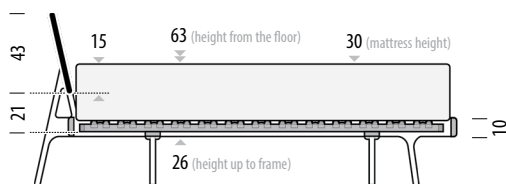

Mattress height	30
Normal frame height	10
Slats height	6

0cm 20 50 100 150 200 250

Scale: 1:40

Deep frame - internal height detail

Combinations for **10 cm** high slats

Suitable slats

If you have slats higher than 6 cm please observe only the [Fawn Bed - deep frame](#).

Basic sprung slats (6 cm high) are available on request as a separate product. Mattress not included.