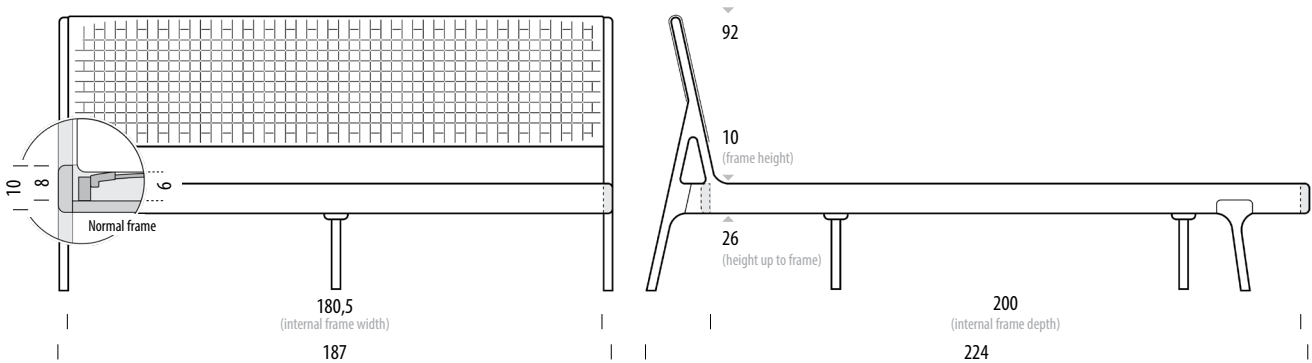

Assembly 30 min / 2 persons

| Frame | Height |
|-------------|--------|
| Up to frame | 26 |
| Deep frame | 14 |

Fawn Bed 180 x 200 - Normal Frame

Frame Solid oak, Headboard Cotton webbing / Upholstered

Version: 5-2-2024

Basic info

Design Salih Teskeredžić

Mattress size W: 180, D: 200

Product size W: 187, D: 224, H: 92

Packaging W: 240, D: 109, H: 11

Volume (total) 0,29 m³

Net weight 31,5 kg

Gross weight 37,2 kg

Fawn Bed 180 x 200 - Deep Frame

Frame Solid oak, Headboard Cotton webbing / Upholstered

reddot award 2016
winner

Version: 5-2-2024

Basic info

Design Salih Teskeredžić

Mattress size W: 180, D: 200

Product size W: 187, D: 224, H: 92