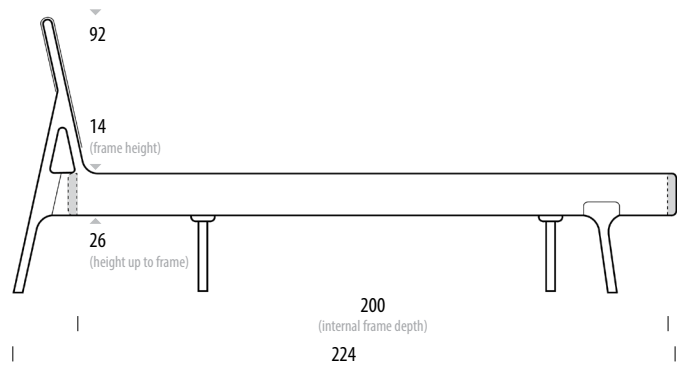

Fawn Bed 140 x 200 - Deep Frame

Frame Solid oak, Headboard Cotton webbing / Upholstered

reddot award 2016
winner

Version: 5-2-2024

Basic info

Design Salih Teskeredžić

Mattress size W: 140, D: 200

Product size W: 147, D: 224, H: 92

Packaging W: 240, D: 109, H: 11

Volume (total) 0,29 m³

Net weight 33,5 kg

Gross weight 38 kg

Item no. 02A / 0AF

| Internal space | Width | Depth | Height |
|----------------|-------|-------|--------|
| Frame size | 140,5 | 200 | 12 |
| Mattress size | 140 | 200 | |

Assembly 30 min / 2 persons

| Frame | Height |
|-------------|--------|
| Up to frame | 26 |
| Deep frame | 14 |

Fawn Bed 160 x 200 - Normal Frame

Frame Solid oak, Headboard Cotton webbing / Upholstered

reddot award 2016
winner

Version: 5-2-2024

Basic info

Design Salih Teskeredžić

Mattress size W: 160, D: 200
Product size W: 167, D: 224, H: 92
Packaging W: 240, D: 109, H: 11
Volume (total) 0,29 m³
Net weight 28 kg
Gross weight 34,2 kg