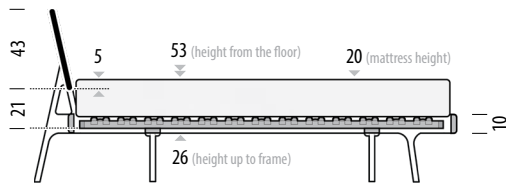

Mattress height	20
Normal frame height	10
Slats height	6