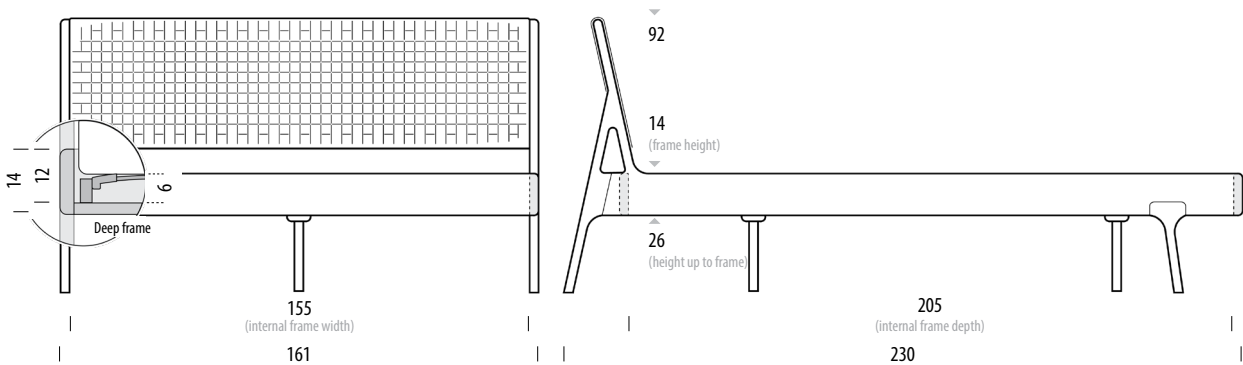

reddot award 2016
winner

Version: 5-2-2024

Basic info

Design Salih Teskeredžić

Mattress size W: 153, D: 203
Product size W: 161, D: 230, H: 92
Packaging W: 109, D: 240, H: 11
Volume (total) 0,29 m³
Net weight 37,0 kg
Gross weight 43,2 kg

Fawn Bed US King Size - Deep Frame

Frame Solid oak, Headboard Cotton webbing / Upholstered

reddot award 2016
winner

Version: 5-2-2024

Basic info

Design Salih Teskeredžić

Mattress size W: 193, D: 203

Product size W: 201, D: 230, H: 92