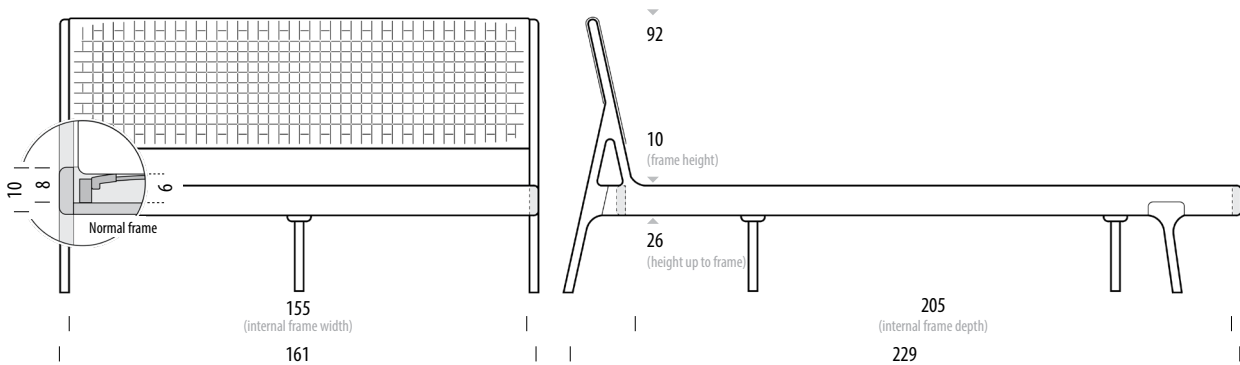

| Frame | Height |
|--------------|--------|
| Up to frame | 26 |
| Normal frame | 10 |

Fawn Bed AUS Queen Size - Normal Frame

Frame Solid oak, Headboard Cotton webbing / Upholstered

Version: 5-2-2024

Basic info

Design Salih Teskeredžić

Mattress size W: 153, D: 203

Product size W: 161, D: 229, H: 92

Packaging W: 109, D: 240, H: 11

Volume (total) 0,29 m³

Net weight 27 kg

Gross weight 33,2 kg

Item no. 027 / OAA

Fawn Bed AUS King Size - Normal Frame

Frame Solid oak, Headboard Cotton webbing / Upholstered

reddot award 2016
winner

Version: 5-2-2024

Basic info

Design Salih Teskeredžić

Mattress size W: 183, D: 203

Product size W: 191, D: 229, H: 92