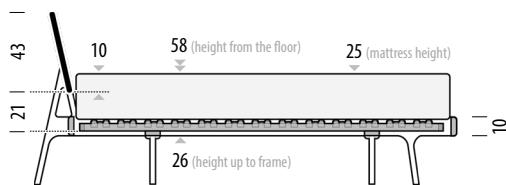

Mattress height	25
Normal frame height	10
Slats height	6