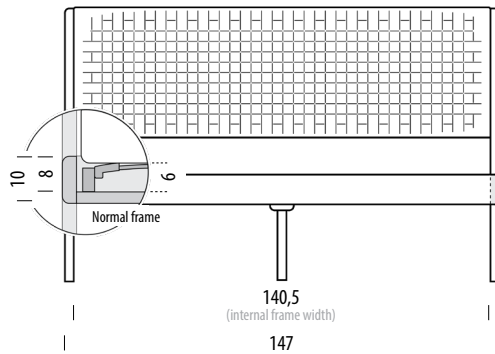

Item no. 022 / 0A8

Internal space	Width	Depth	Height
Frame size	140,5	200	8
Mattress size	140	200	

Assembly 30 min / 2 persons

Frame	Height
Up to frame	26
Normal frame	10