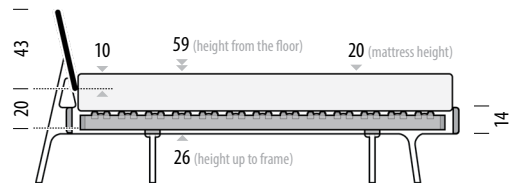

0cm 20 50 100 150 200 250

Scale: 1:40

Deep frame - internal height detail

Combinations for **10 cm** high slats

Suitable slats

If you have slats higher than 6 cm please observe only the [Fawn Bed - deep frame](#).

Basic sprung slats (6 cm high) are available on request as a separate product. Mattress not included.

| Mattress height | 15 |
|-------------------|----|
| Deep frame height | 14 |
| Slats height | 10 |