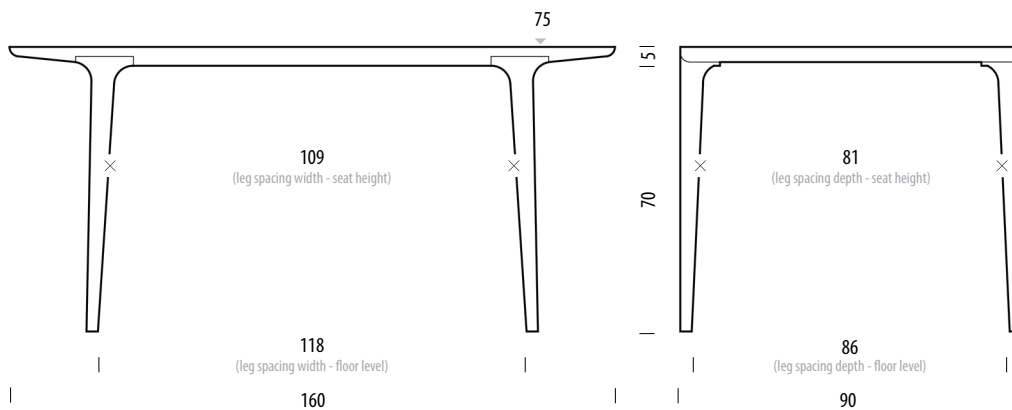

#### Dimensions (tolerances)

The dimensions shown are indicative and subject to variation, due to the natural properties of wood, seasonal factors, and manufacturing processes. Deviations from the specified size may occur, typically not exceeding 1 cm.

## Basic info

<b>Design</b>	Salih Teskeredžić	
<b>Product size</b>	W: 160, D: 90, H: 75	
<b>Packaging</b>	W: 172,5, D: 96, H: 15	
<b>Volume</b>	0,25 m <sup>3</sup>	
<b>Net weight</b>	34,6 kg	38,5 kg
<b>Gross weight</b>	38,4 kg (walnut)	42,7 kg (oak)

Item no. 08D / 2DD / 599

Leg spacing	Width	Depth	Height
Floor level	118	86	
Seat height	109	81	

Assembly 15 min / 2 persons

Plate	Thickness
	5

## Basic info

<b>Design</b>	Salih Teskeredžić	
<b>Product size</b>	W: 180, D: 90, H: 75	
<b>Packaging</b>	W: 192,5, D: 96, H: 15	
<b>Volume</b>	0,28 m <sup>3</sup>	
<b>Net weight</b>	37,9 kg	42,2 kg
<b>Gross weight</b>	42,3 kg (walnut)	47 kg (oak)