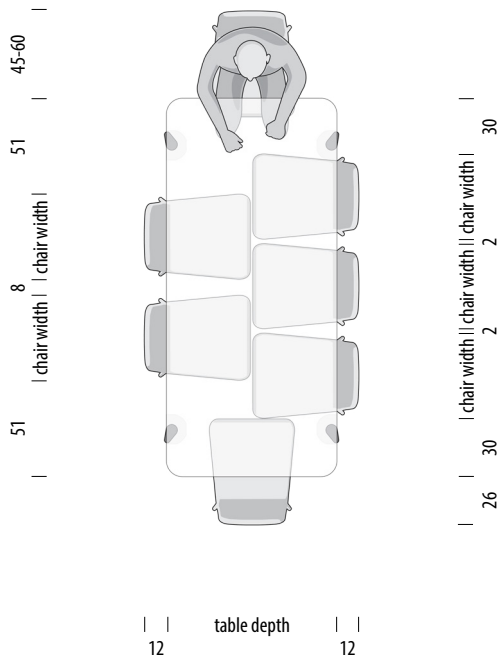

Fawn Table 200 x 90   **Size (cm)**
Item no: 08F   W: 200   D: 90   H: 75

deepest chair fit 6 chairs   max. seating places 8 chairs