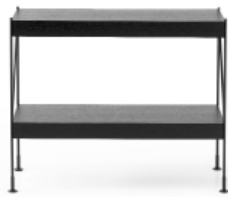

Zet Shelves

1x2, Black/ Black