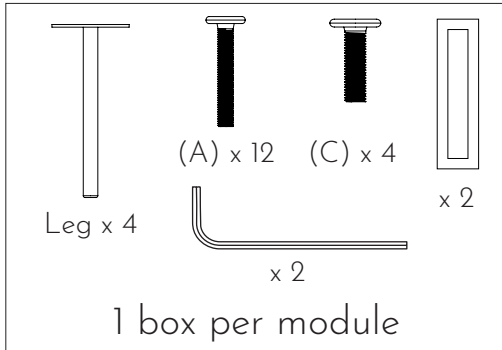

HANDVÄRK

F U R N I T U R E

Two-Seat Sofa Assembly Instructions

HANDVÄRK

F U R N I T U R E

Two-Seat Sofa

x 2

x 2

x 4

x 2

x 4

Recommendation

2 People

Hand Drill

HANDVÄRK

F U R N I T U R E