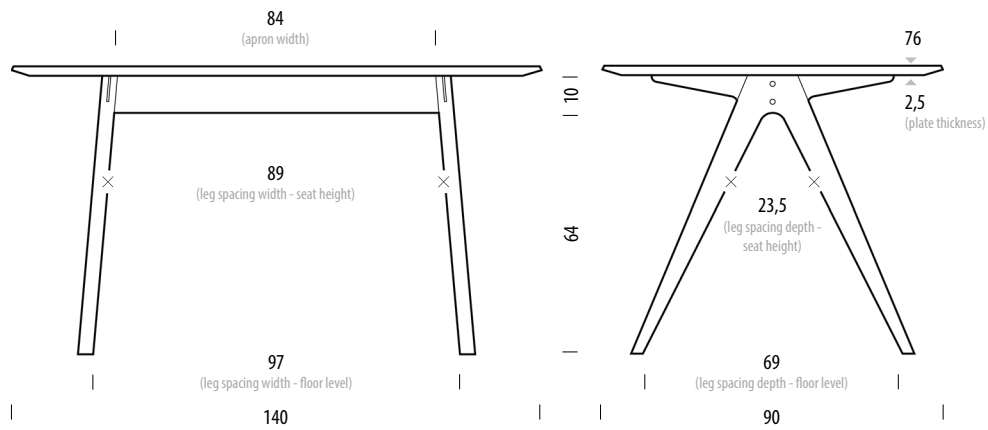

Item no. 1DA

Leg spacing	Width	Depth	Height
Floor level	97	69	
Seat height	89	23,5	
Apron height	84		

Assembly 15 min / 2 persons

Plate	Thickness
	2,5