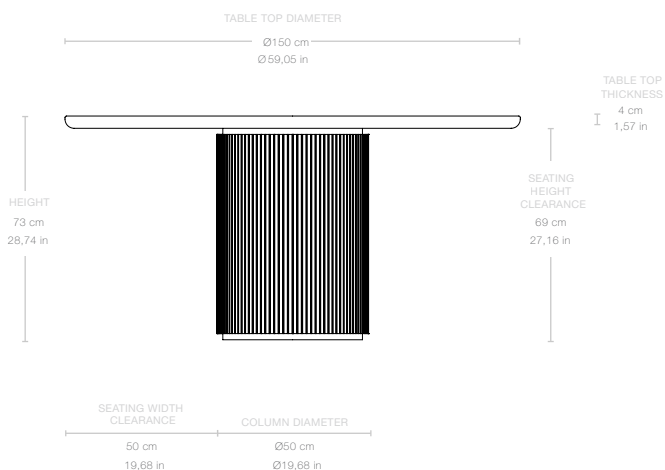

## Dimensions

TABLE TOP DIAMETER  $\varnothing 150$  cm /  $\varnothing 59,05$  in

HEIGHT 73 cm / 28,74 in

TABLE TOP THICKNESS 4 cm / 1,57 in

COLUMN DIAMETER  $\varnothing 50$  cm /  $\varnothing 19,68$  in

SEATING HEIGHT CLEARANCE 69 cm / 27,16 in

SEATING WIDTH CLEARANCE 50 cm / 19,68 in

---